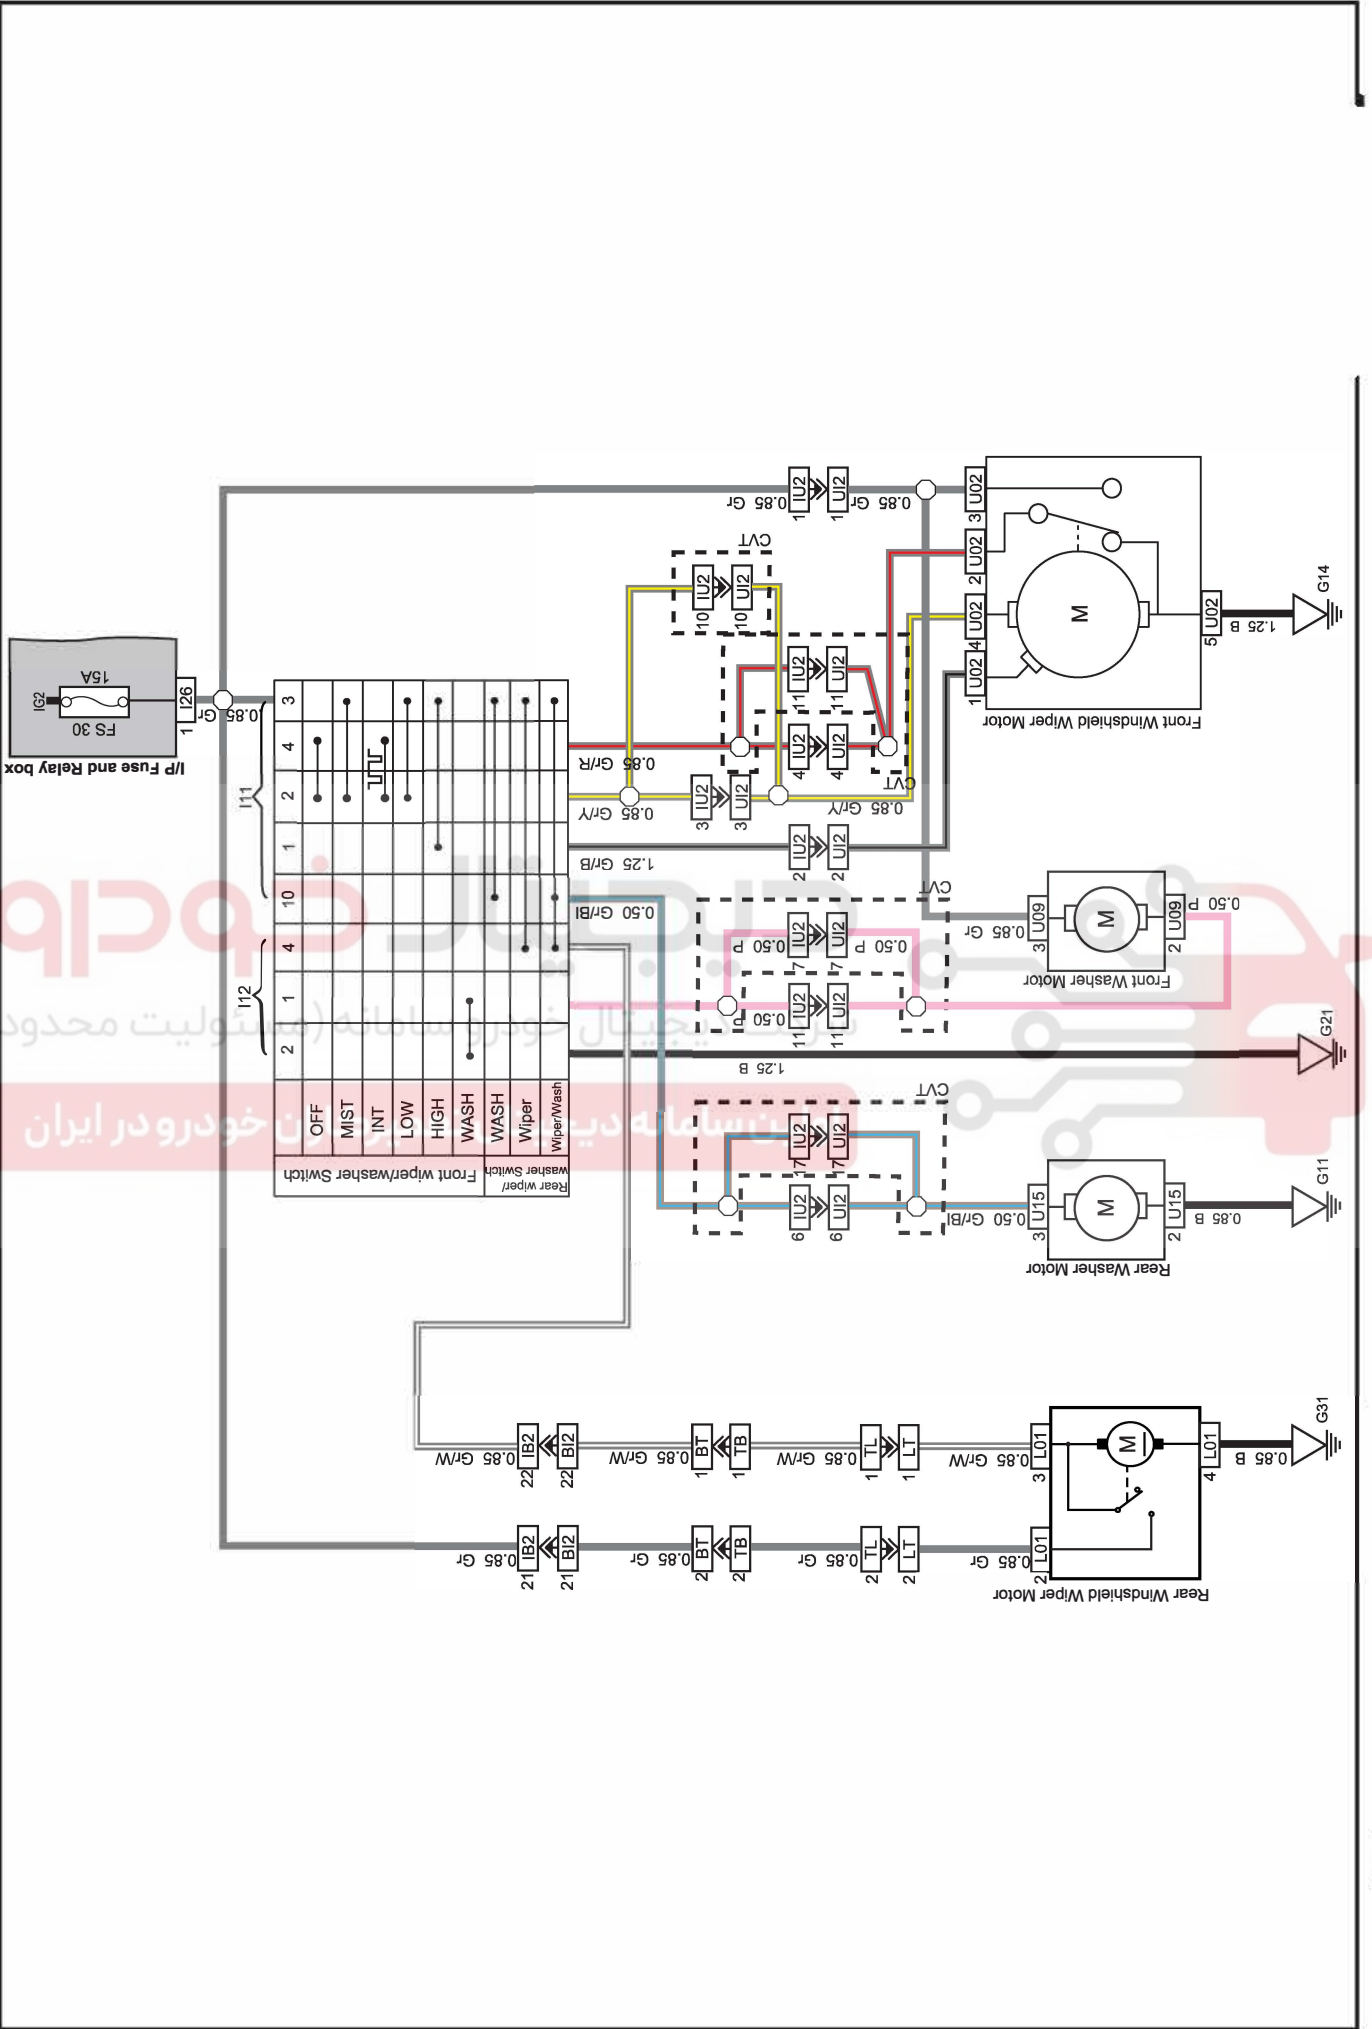

Wiper / Washer System

LIFAN X50