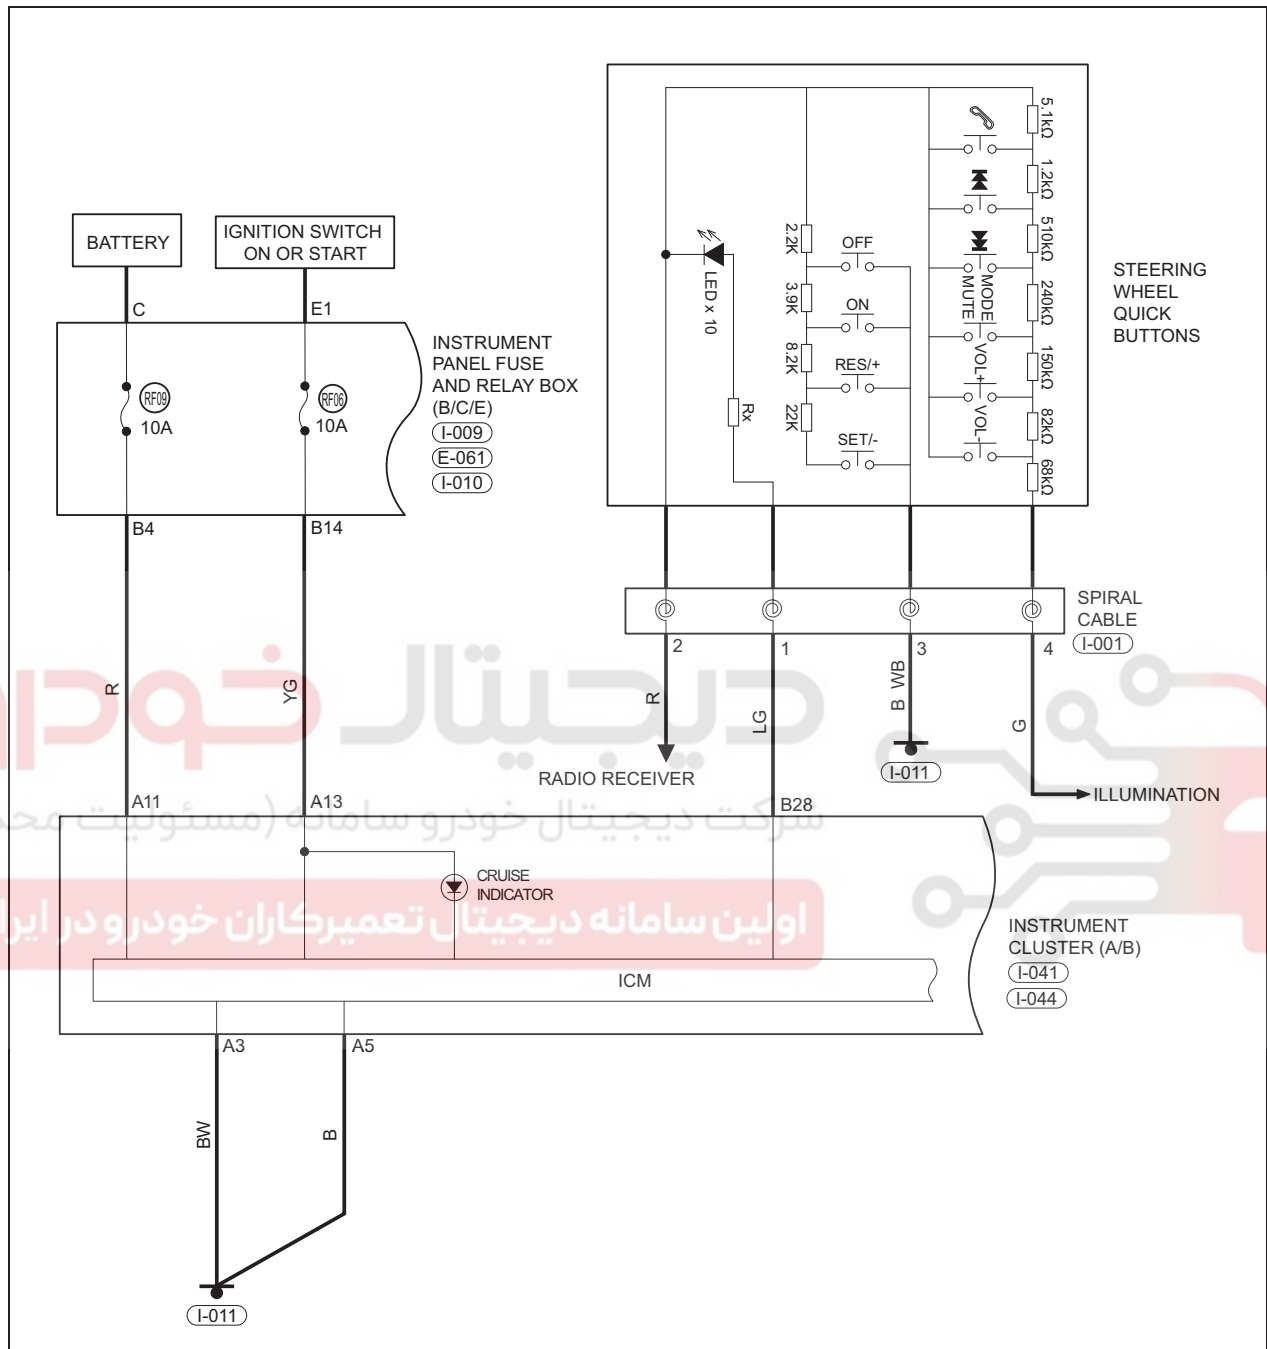

Circuit Diagram

Cruise Control System (Page 1 of 2)

46

ET11340010

Cruise Control System (Page 2 of 2)