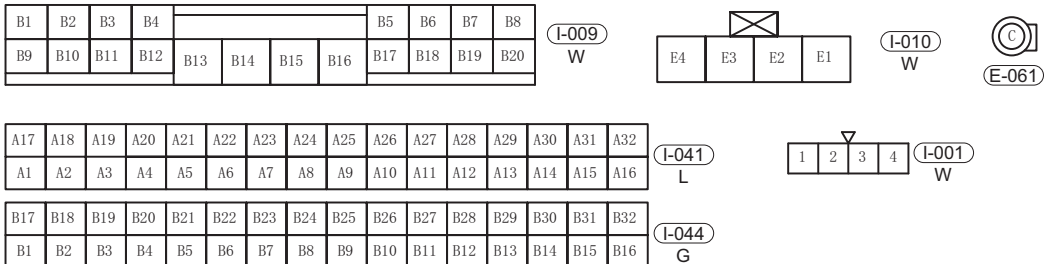

Circuit Diagram

Cruise Control System (Page 1 of 2)

46

ET11340010

Cruise Control System (Page 2 of 2)