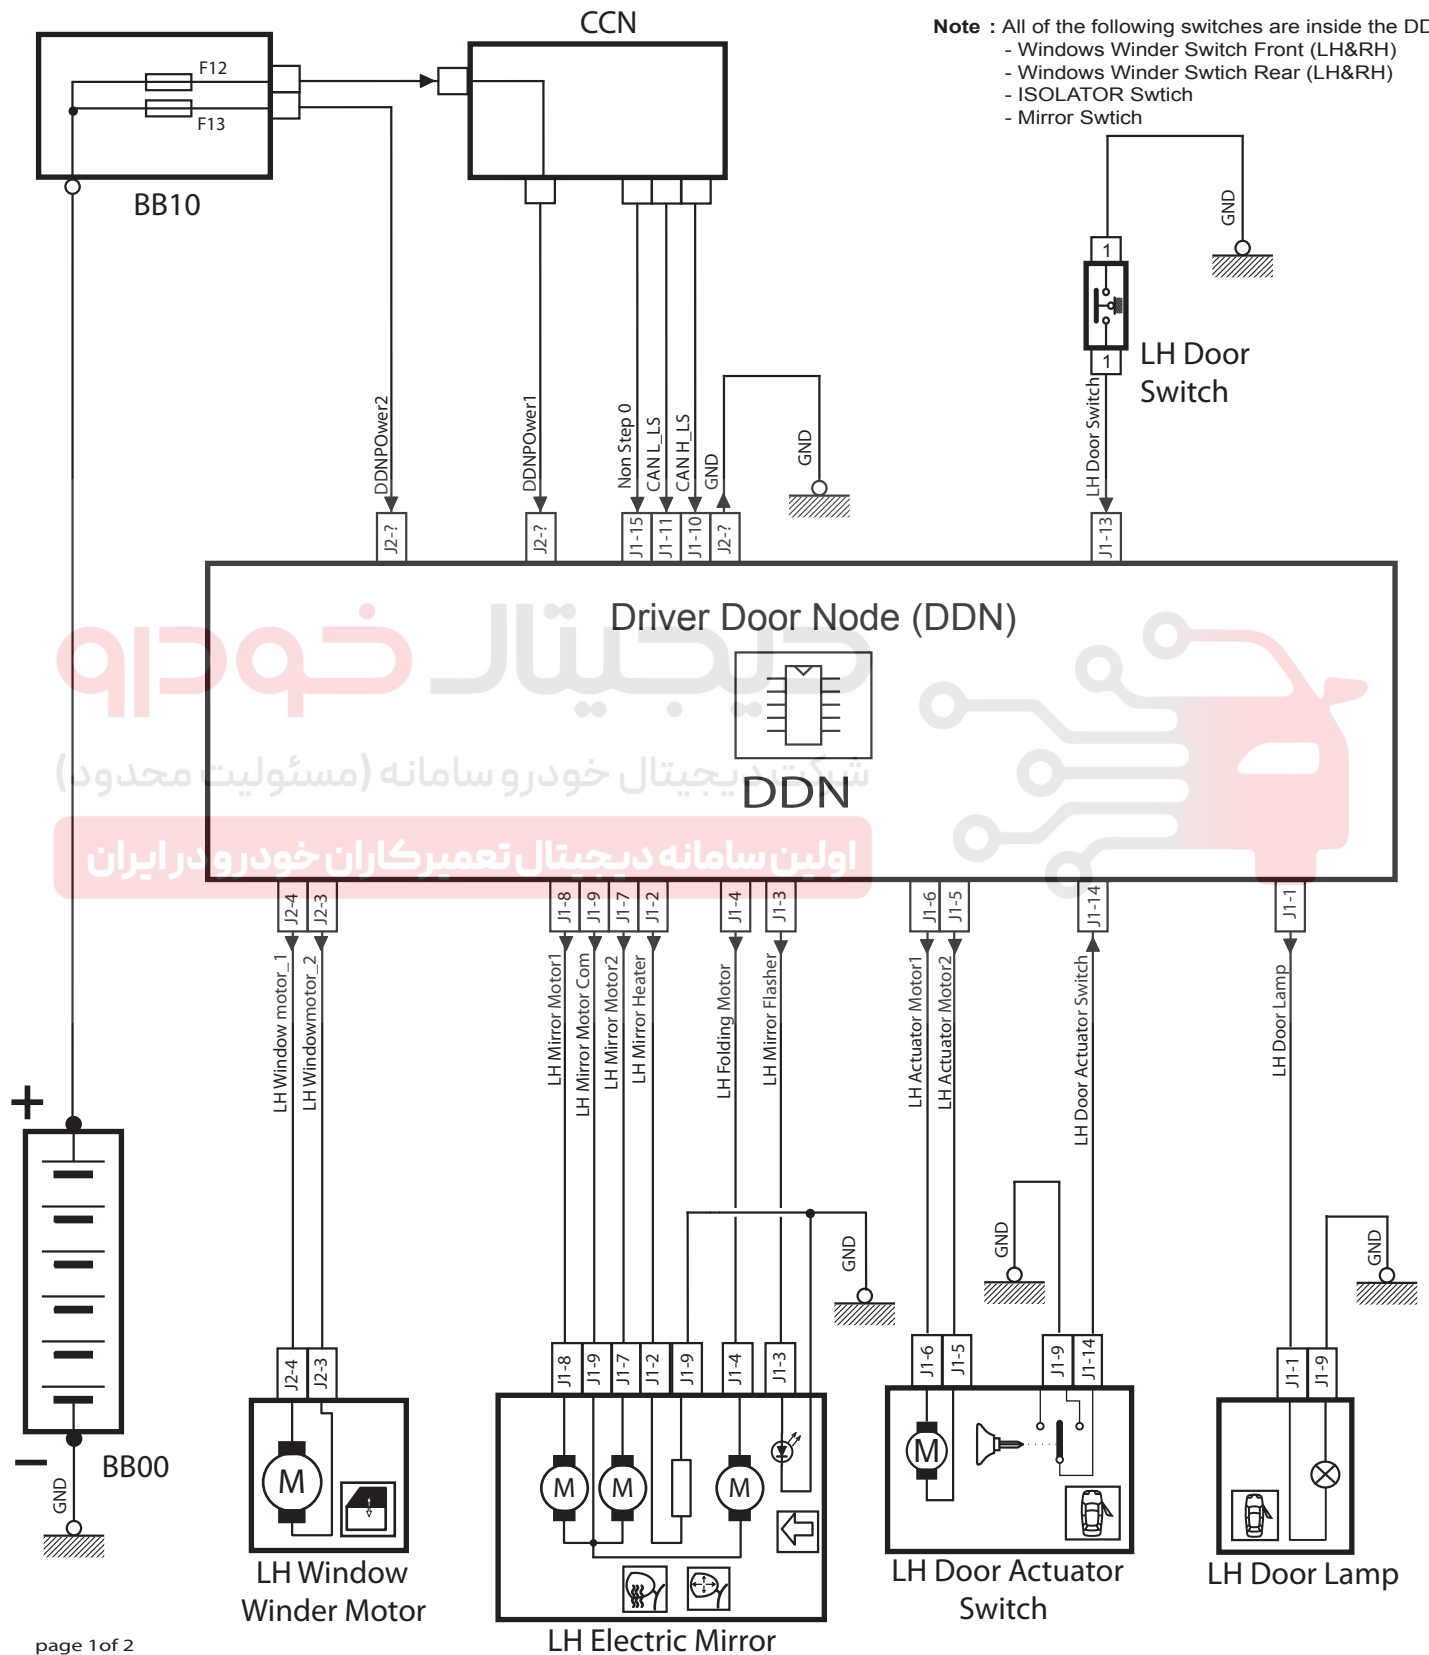

Node DDN-Samand & Soren MUX

Note : All of the following switches are inside the DDN:

- Windows Winder Switch Front (LH&RH)
- Windows Winder Switch Rear (LH&RH)
- ISOLATOR Switch
- Mirror Switch

Node DDN-Samand & Soren MUX

Pin number	Name
A1	VBAT2
A2	GND
A3	Window Motor 2
A4	Window Motor 1
A5	VBAT1

Pin number	Name
1	Door Lamp
2	Mirror Heater
3	Mirror Flasher
4	Folding Motor
5	Actuator Motor 2
6	Actuator Motor 1
7	Mirror Motor 2
8	Mirror Motor 1
9	Mirror Motor COM
10	CAN H
11	CAN L
12	Not used
13	Door Switch
14	Actuator switch
15	Non Step0
16	Outdoor Temperature Sensor *
17	Not used
18	Mirror Motor COM