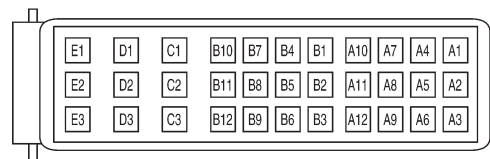

GENERAL INFORMATION

Starting System (Page 2 of 2)

STARTING SYSTEM - WITH ACTECO ENGINE SYSTEM

- A1 : WITH ACTECO 1.6 - 1.8L ENGINE
- A2 : WITH ACTECO 2.0L ENGINE
- AT : WITH AUTO TRANSMISSION

05

FRONT FUSE AND RELAY BOX