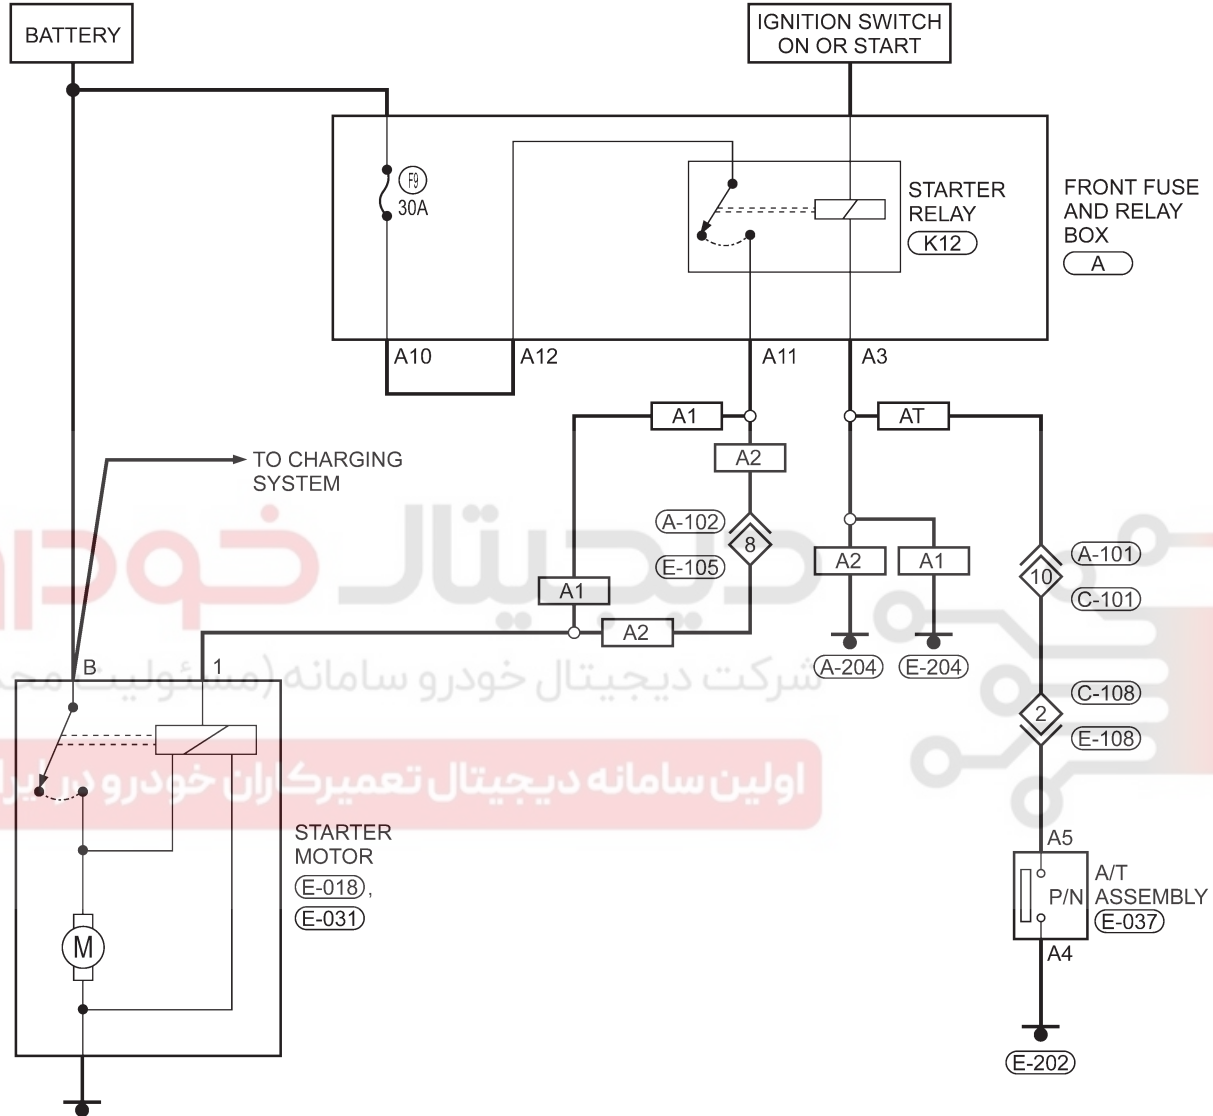

GENERAL INFORMATION

Starting System (Page 2 of 2)

STARTING SYSTEM - WITH ACTECO ENGINE SYSTEM

- A1 : WITH ACTECO 1.6 - 1.8L ENGINE
- A2 : WITH ACTECO 2.0L ENGINE
- AT : WITH AUTO TRANSMISSION

05

FRONT FUSE AND RELAY BOX

A-037 GR

A-102 B

A-101 W

E-108 W

Itsmw050003t