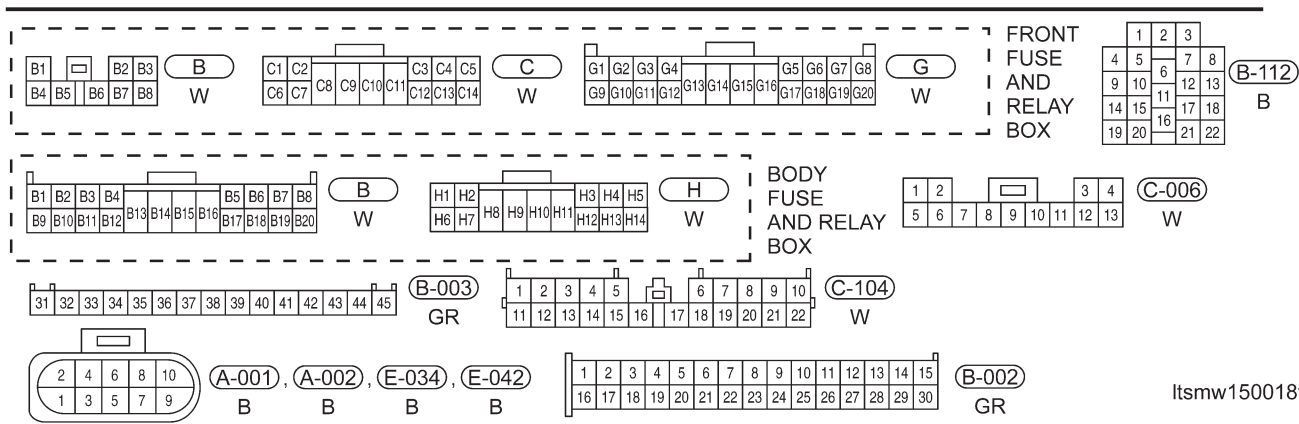

EXTERIOR LAMPS

Parking, License Plate and Tail Lamps (Page 1 of 2)

PARKING, LICENSE PLATE AND TAIL LAMPS

W1 : WITH 1.6L - 1.8L ENGINE SYSTEM  
 W2 : WITH 2.0L - 2.4L ENGINE SYSTEM

#### Parking, License Plate and Tail Lamps (Page 2 of 2)

W1 : WITH 1.6L - 1.8L ENGINE SYSTEM  
 W2 : WITH 2.0L - 2.4L ENGINE SYSTEM