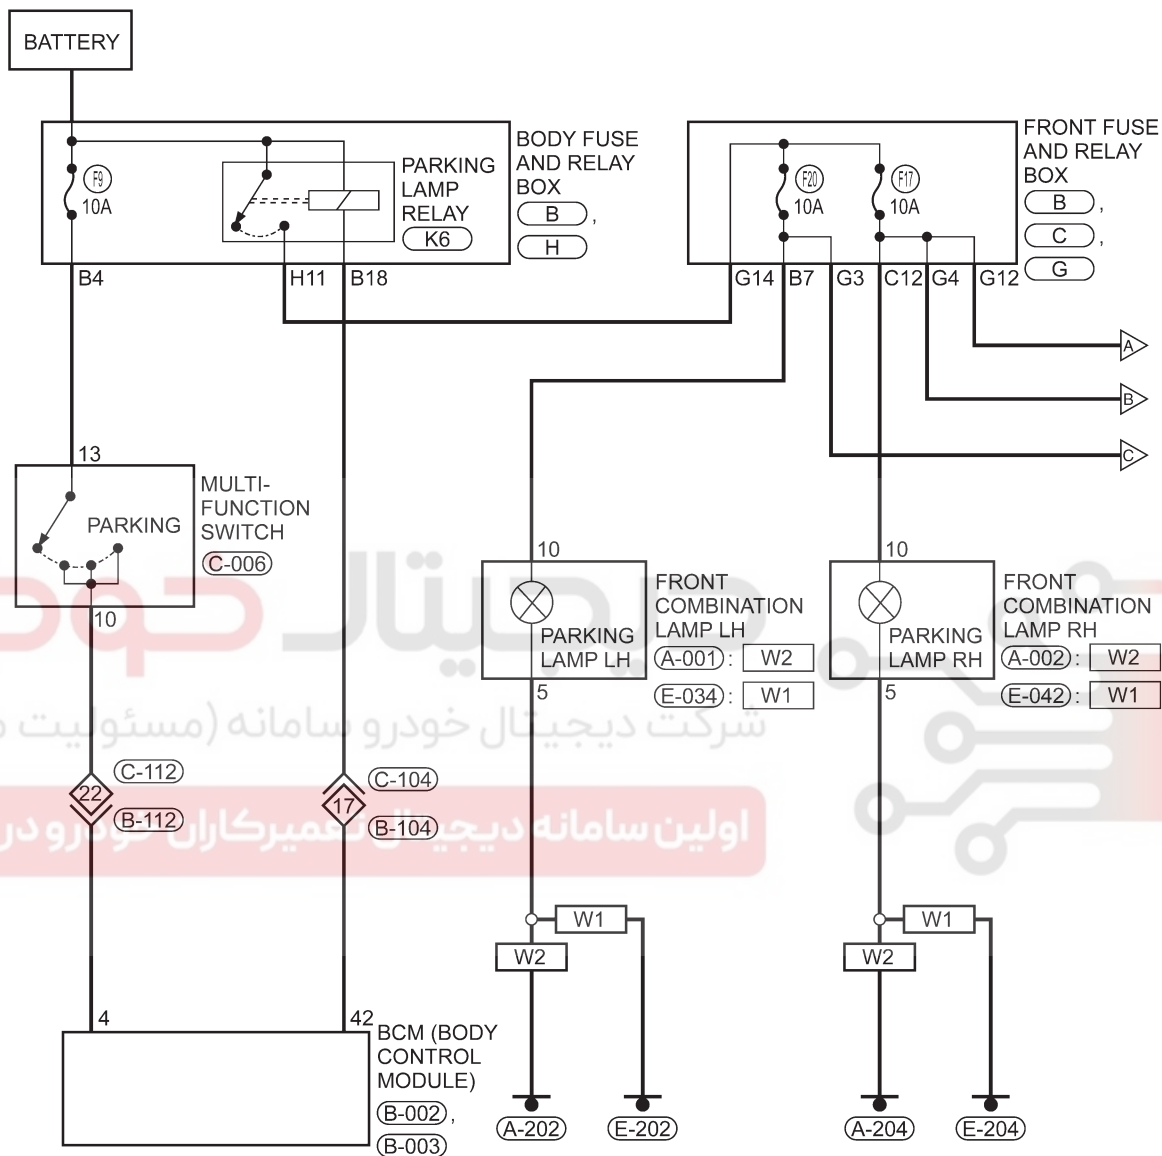

EXTERIOR LAMPS

Parking, License Plate and Tail Lamps (Page 1 of 2)

PARKING, LICENSE PLATE AND TAIL LAMPS

W1 : WITH 1.6L - 1.8L ENGINE SYSTEM  
 W2 : WITH 2.0L - 2.4L ENGINE SYSTEM

### EXTERIOR LAMPS

#### Parking, License Plate and Tail Lamps (Page 2 of 2)

W1 : WITH 1.6L - 1.8L ENGINE SYSTEM  
 W2 : WITH 2.0L - 2.4L ENGINE SYSTEM