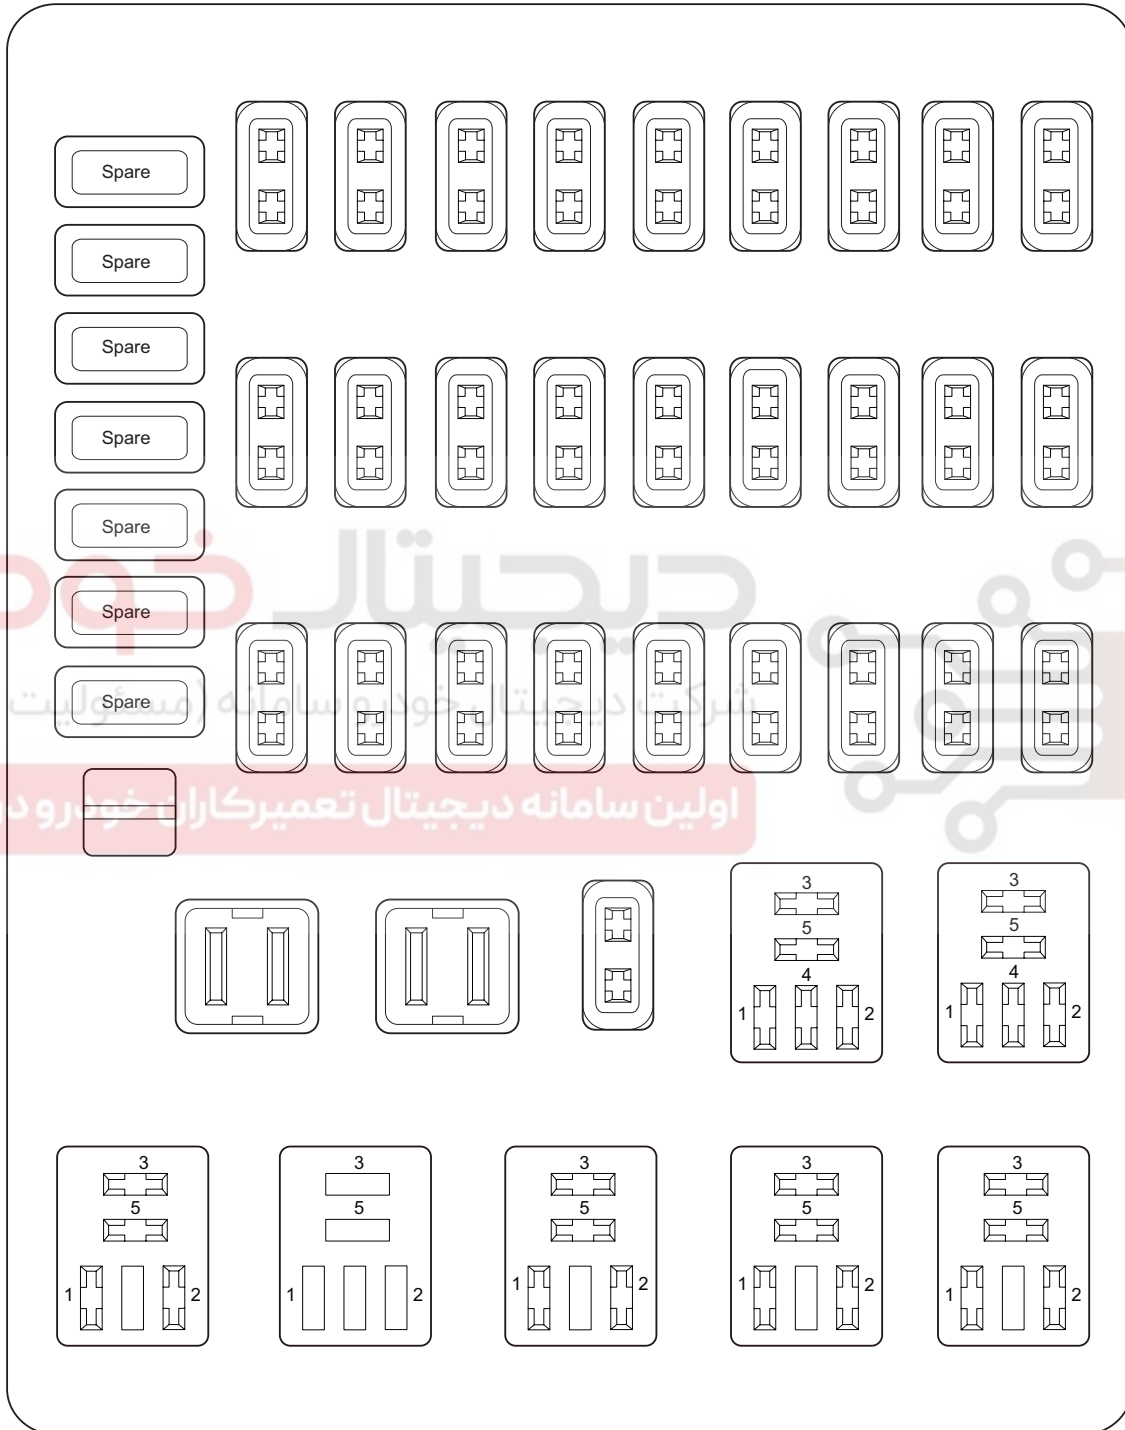

View of Instrument Panel Fuse and Relay Box

Front View

06

اولین سامانه دیجیتال تعمیرکاران خودرو در ایران

ET11060116