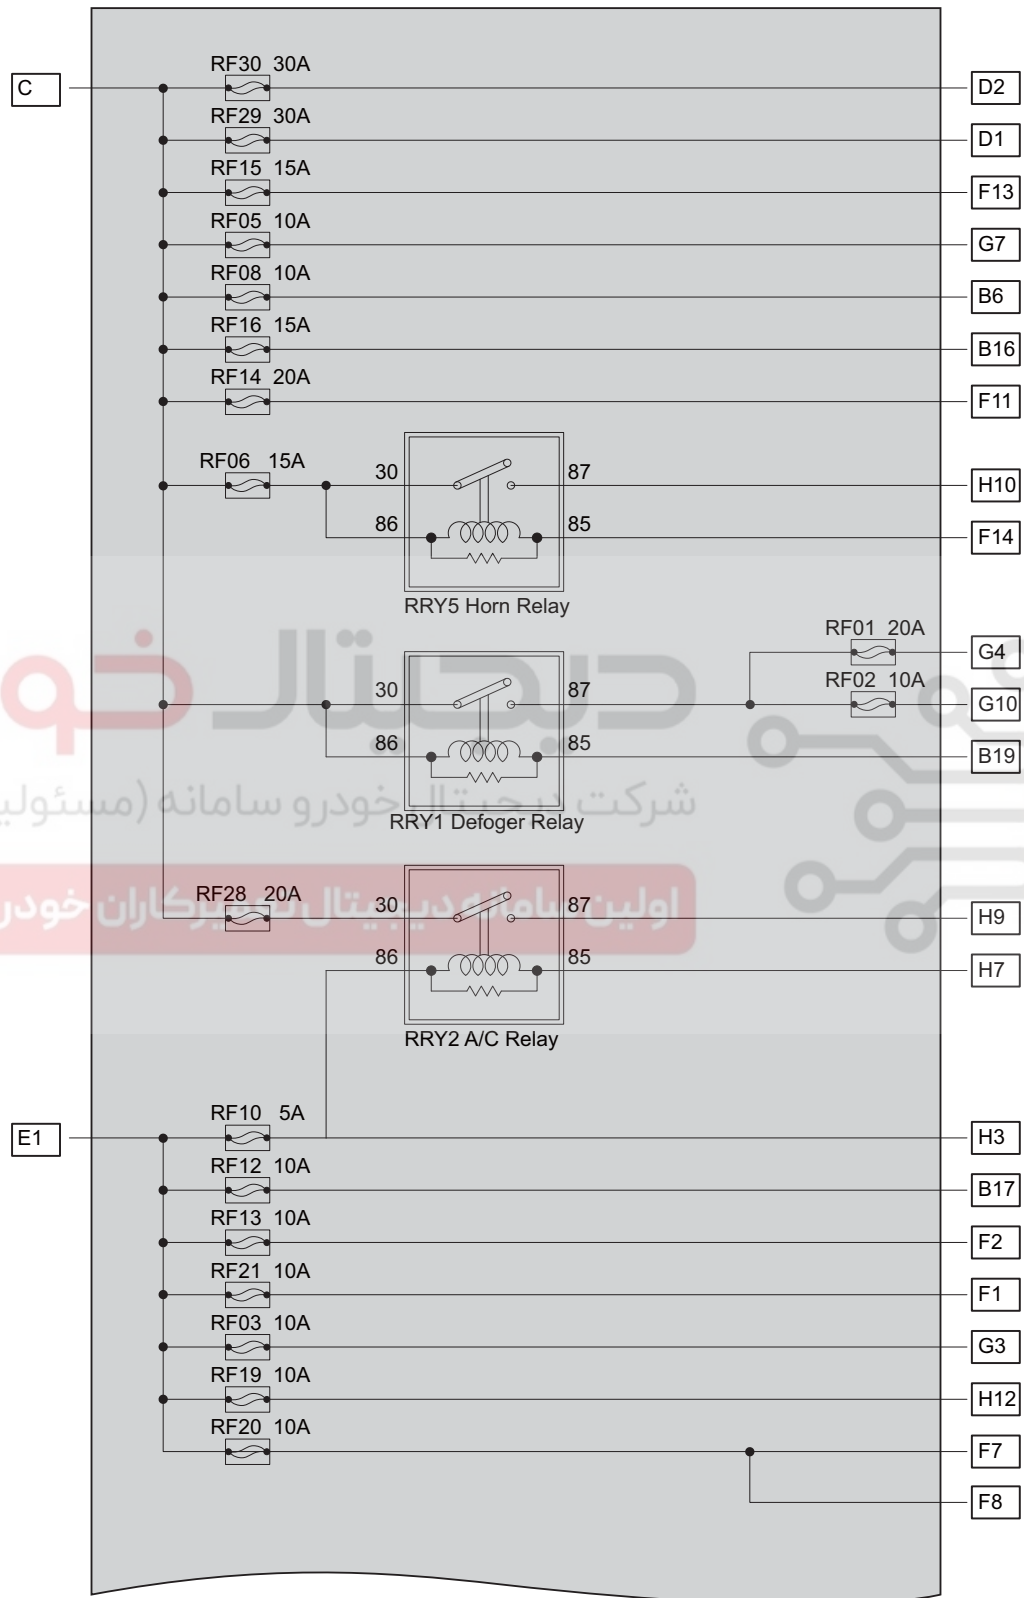

Instrument Panel Fuse and Relay Box Inner Circuit

Circuit Diagram (Page 1 of 2)

06

دیجیتال خودرو
شرکت سهامی دیجیتال خودرو سامانه (مسئولیت محدود)
اولین سامانه دیجیتال خودرو سازان خودرودر ایران

ET11060118