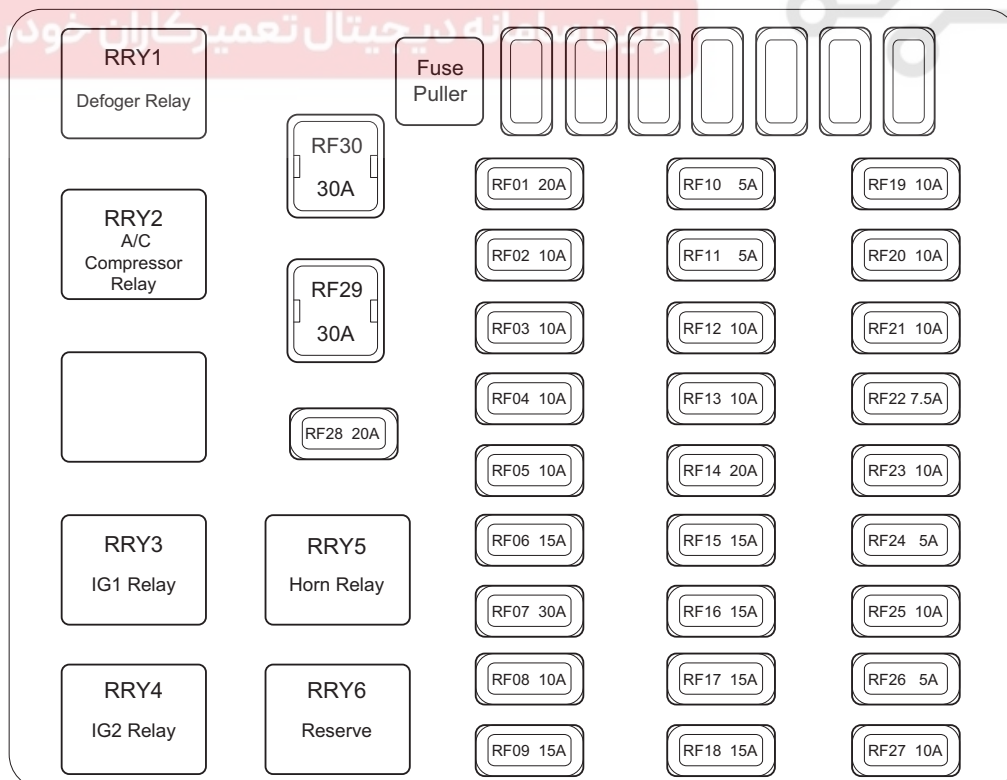

# Instrument Panel Fuse and Relay Box

## Location of Instrument Panel Fuse and Relay Box

06

ET11060114

## Fuse Layout in Instrument Panel Fuse and Relay Box

ET11060115