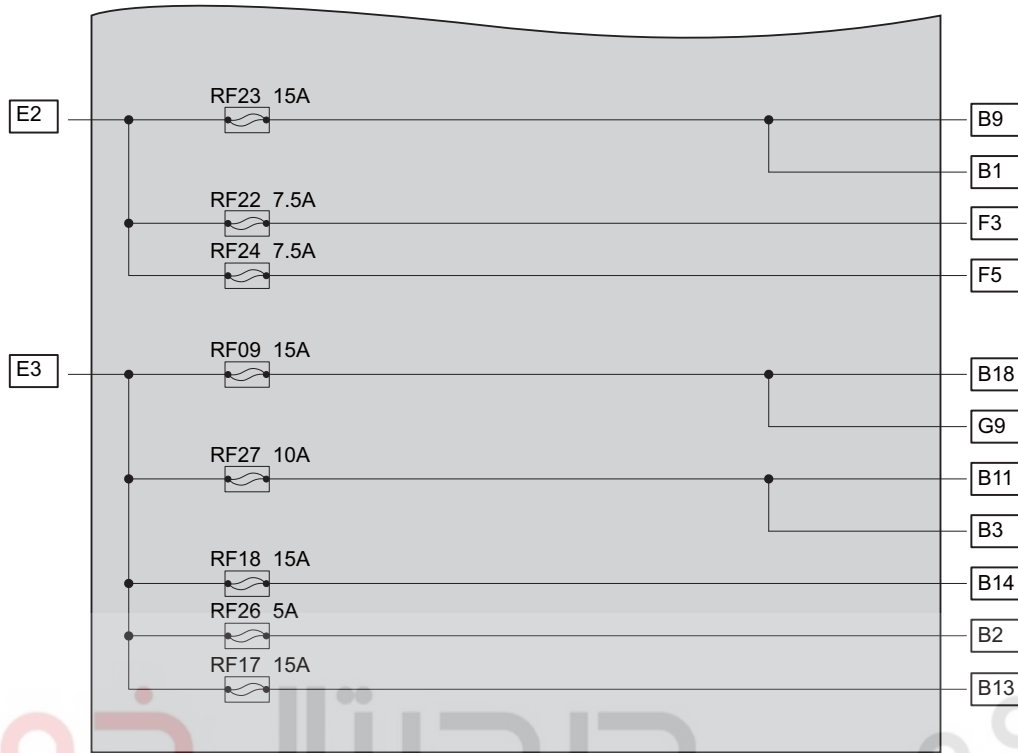

Circuit Diagram (Page 2 of 2)