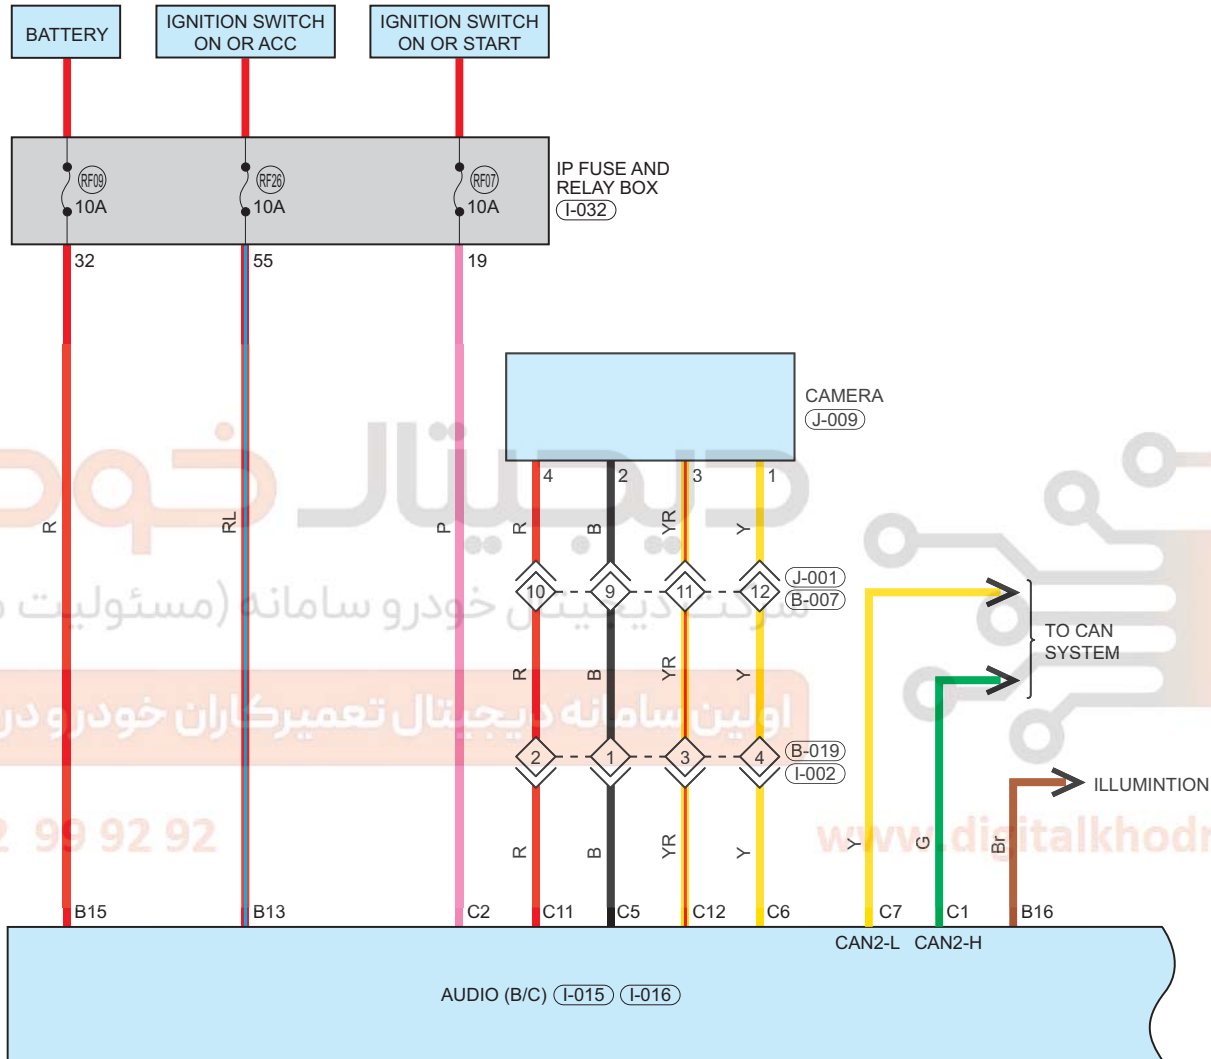

Audio System

Circuit Diagram (Page 1 of 3)

02 09

EA13T090640

Parts Location

Connector Code	See Page	Connector Code	See Page	Connector Code	See Page
I-032	08-10	J-009	08-21	I-015	08-10
I-016	08-10				

Fuse and Relay

Fuse/Relay	See Page	Fuse and Relay Box
RF07	06-10	IP Fuse and Relay Box
RF09	06-10	IP Fuse and Relay Box
RF26	06-10	IP Fuse and Relay Box

Location of Junction Connector

Connector Code	See Page	Connector Code	See Page	Connector Code	See Page
J-001, B-007	08-21, 08-12	B-019, I-002	08-12, 08-10		

Form of Connector

Connector Code	See Page	Connector Code	See Page	Connector Code	See Page
I-032	12-9	J-009	12-15	I-015	12-7
I-016	12-7	J-001, B-007	12-15	B-019, I-002	12-11

Circuit Diagram (Page 2 of 3)