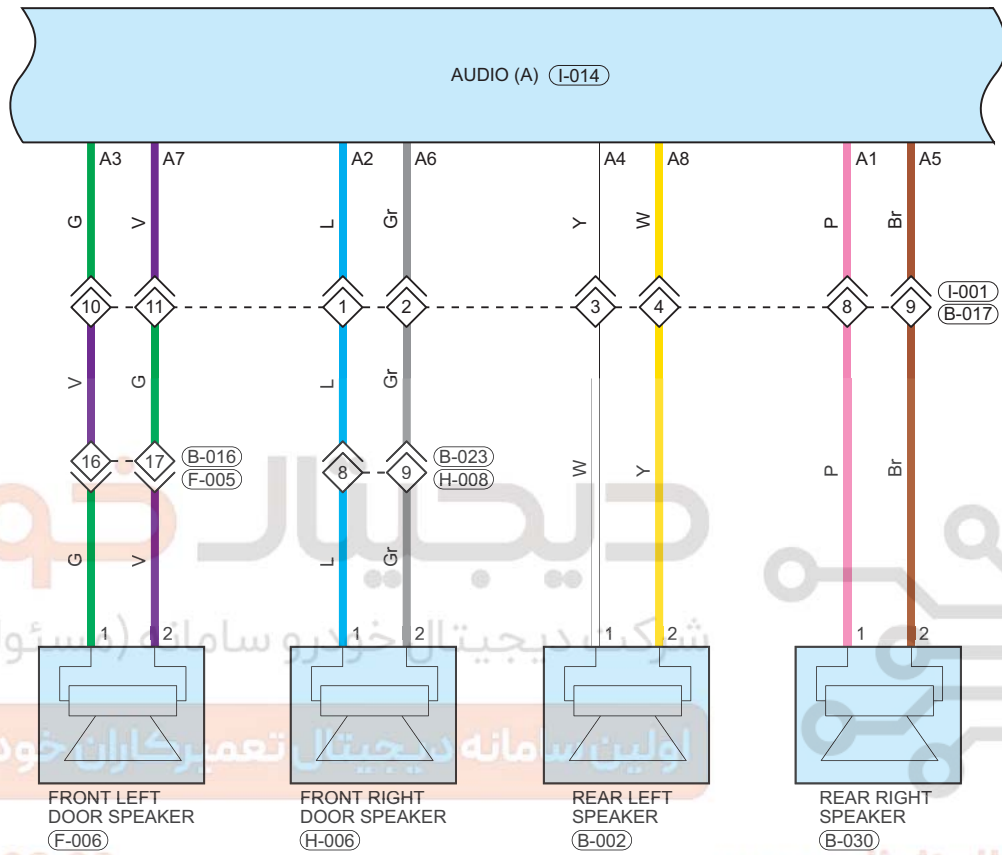

Circuit Diagram (Page 2 of 3)

02 09

021 62 99 92 92

www.digitalkhodro.com

EA13T090650

Parts Location

Connector Code	See Page	Connector Code	See Page	Connector Code	See Page
I-014	08-10	F-006	08-14	H-006	08-15
B-002	08-12	B-030	08-12		

Location of Junction Connector

Connector Code	See Page	Connector Code	See Page	Connector Code	See Page
B-016, F-005	08-12, 08-14	B-023, H-008	08-12, 08-15	I-001, B-017	08-10, 08-12

Form of Connector

Connector Code	See Page	Connector Code	See Page	Connector Code	See Page
I-014	12-7	F-006	12-13	H-006	12-13
B-002	12-10	B-030	12-12	B-016, F-005	12-11
B-023, H-008	12-12	I-001, B-017	12-7		

دیجیتال خودرو

شرکت دیجیتال خودرو سامانه (مسئولیت محدود)

اولین سامانه دیجیتال تعمیرکاران خودرو در ایران