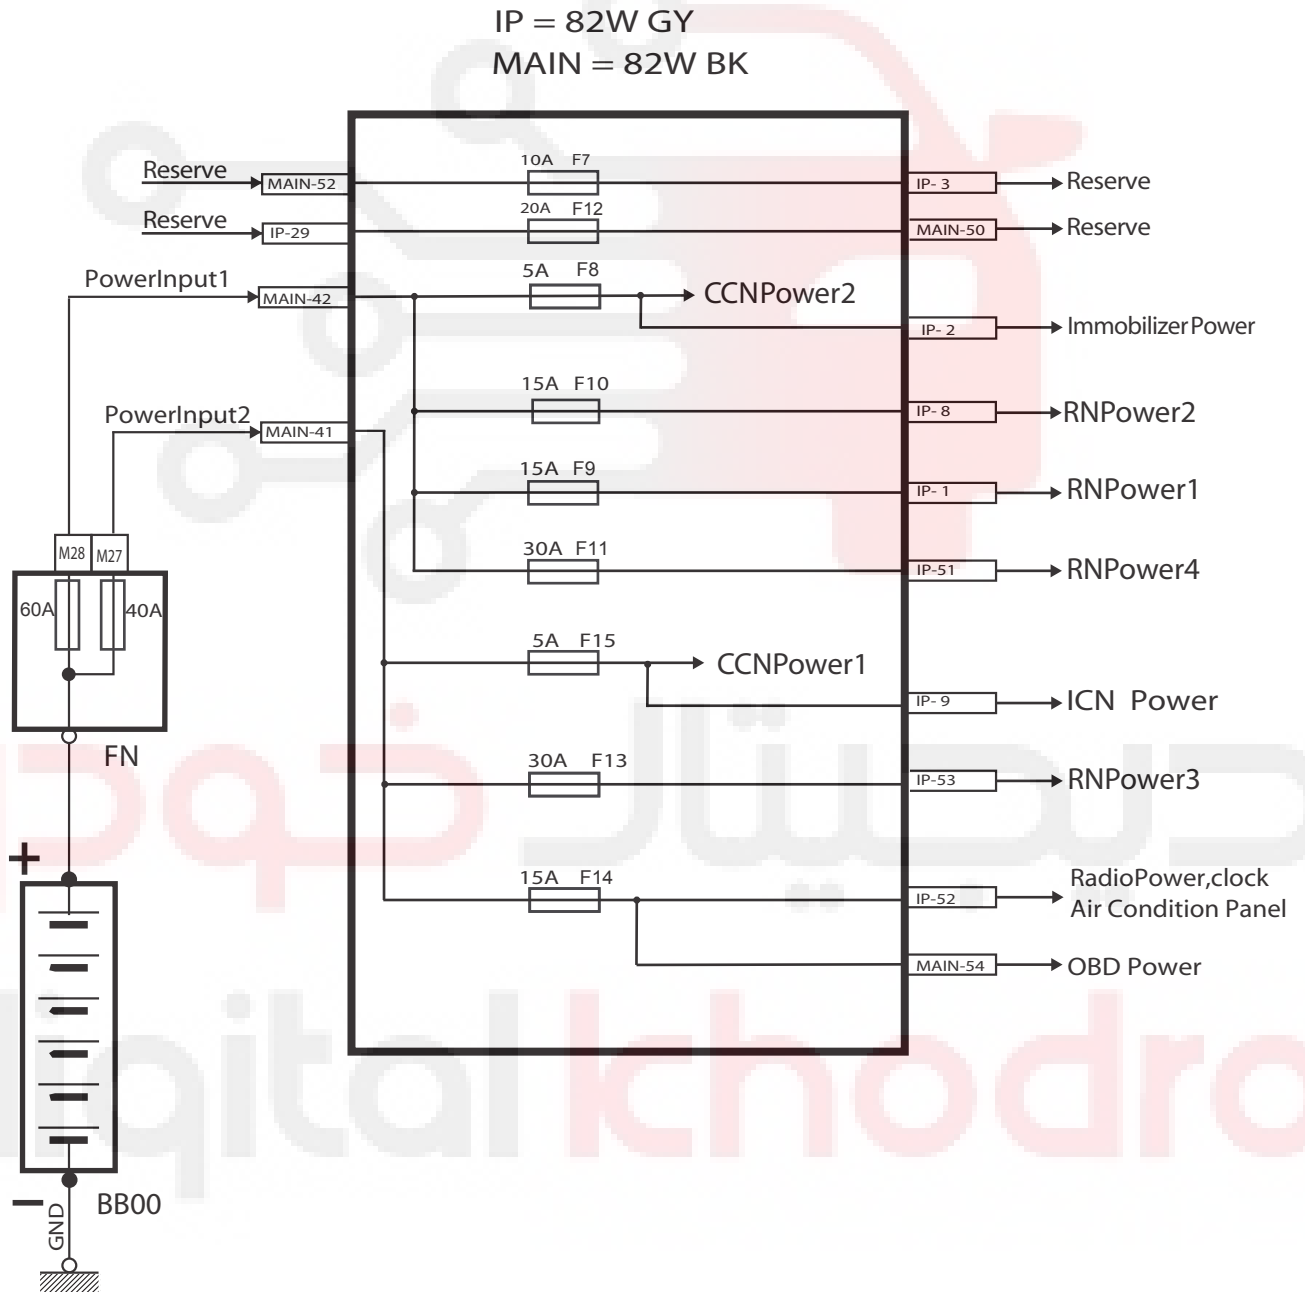

MAIN = 82W BK
IP = 82W GY

CCN Node -Soren Turbo SMS MUX

MAIN = 82W BK
IP = 82W GY

CCN Node -Soren Turbo SMS MUX

CCN Node -Soren Turbo SMS MUX

IP = 82W GY
MAIN = 82W BK