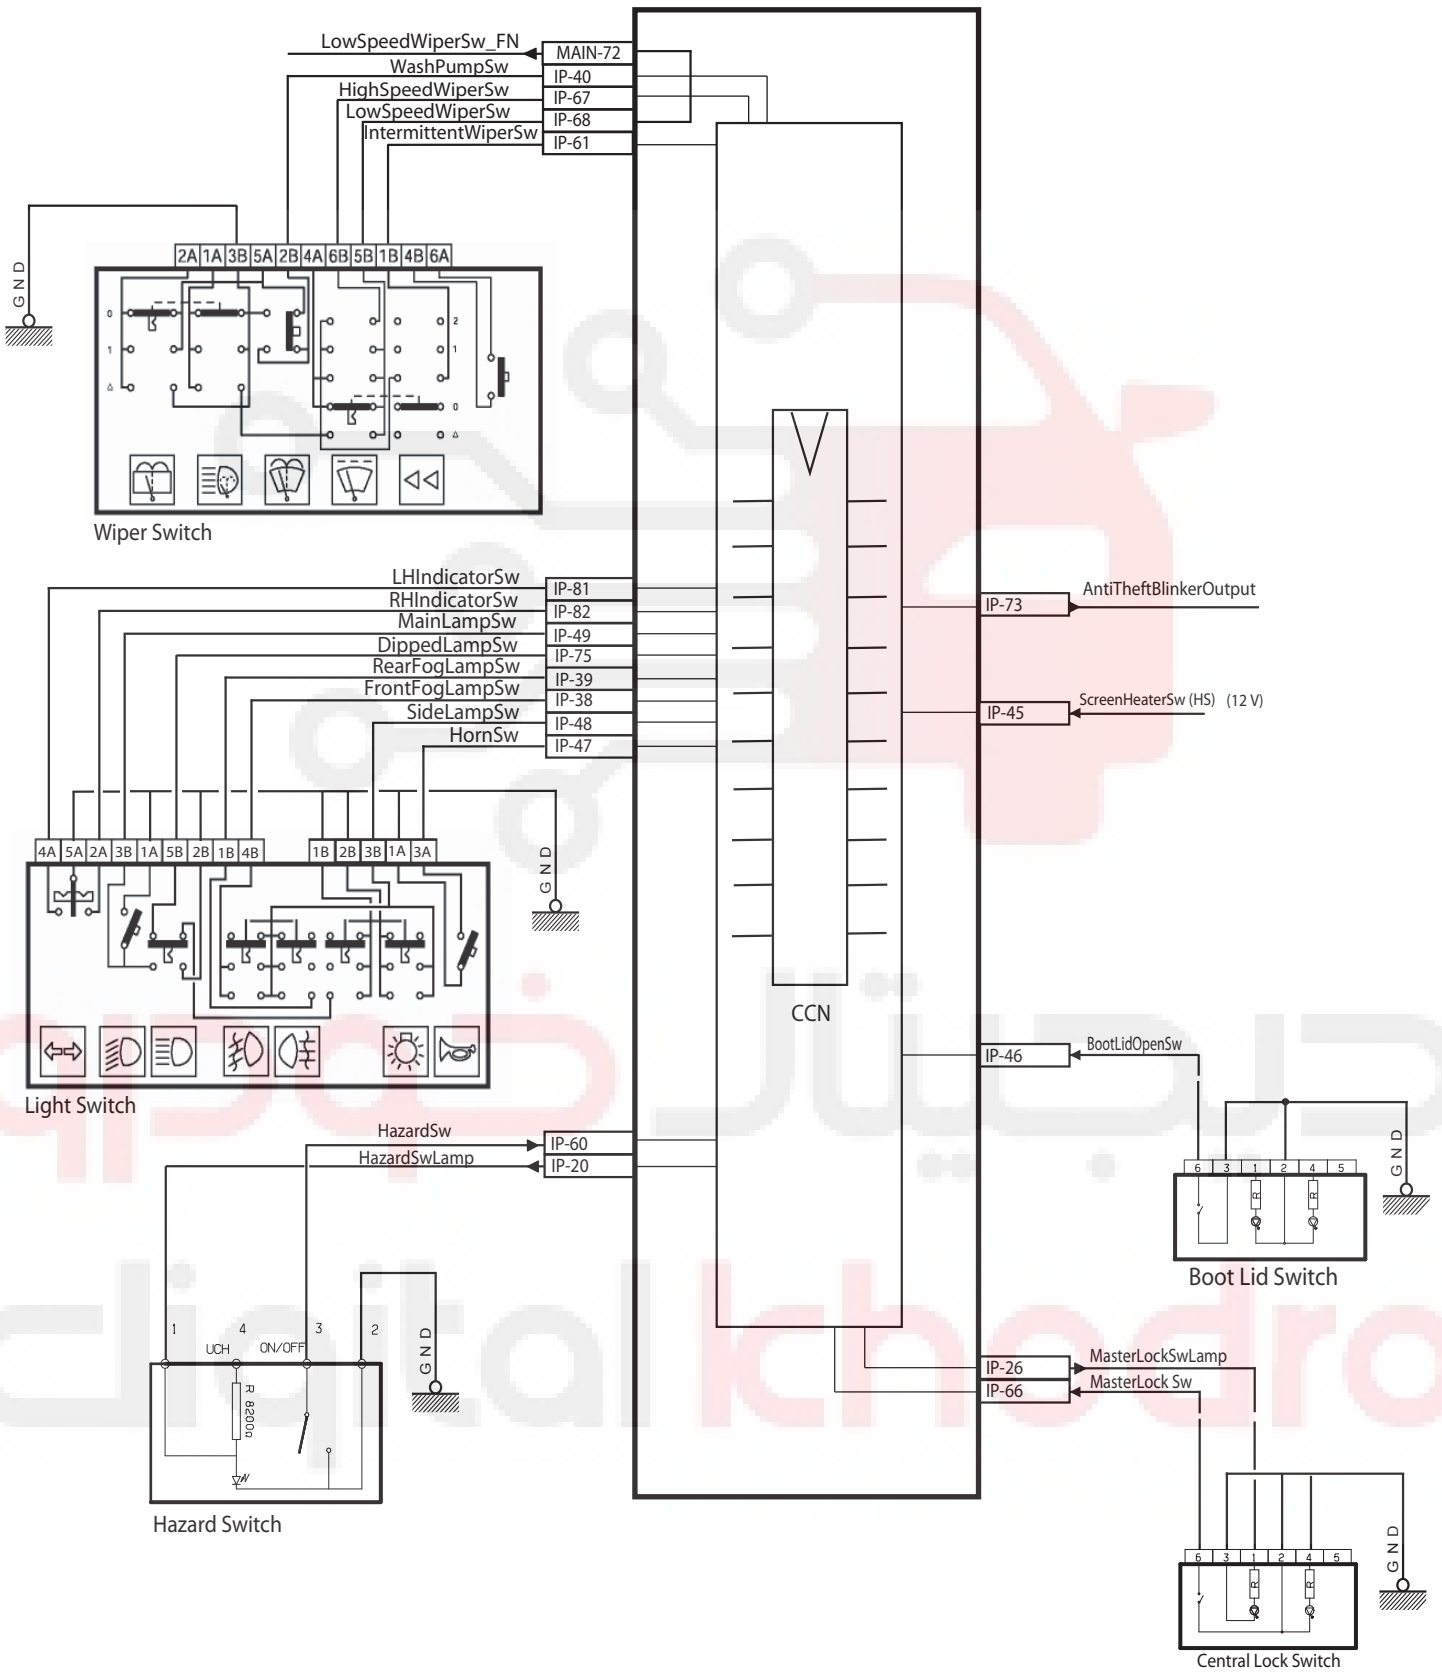

MAIN = 82W BK
IP = 82W GY

CCN Node -Soren Turbo SMS MUX

MAIN = 82W BK
IP = 82W GY

CCN Node -Soren Turbo SMS MUX

CCN Node -Soren Turbo SMS MUX

IP = 82W GY
MAIN = 82W BK