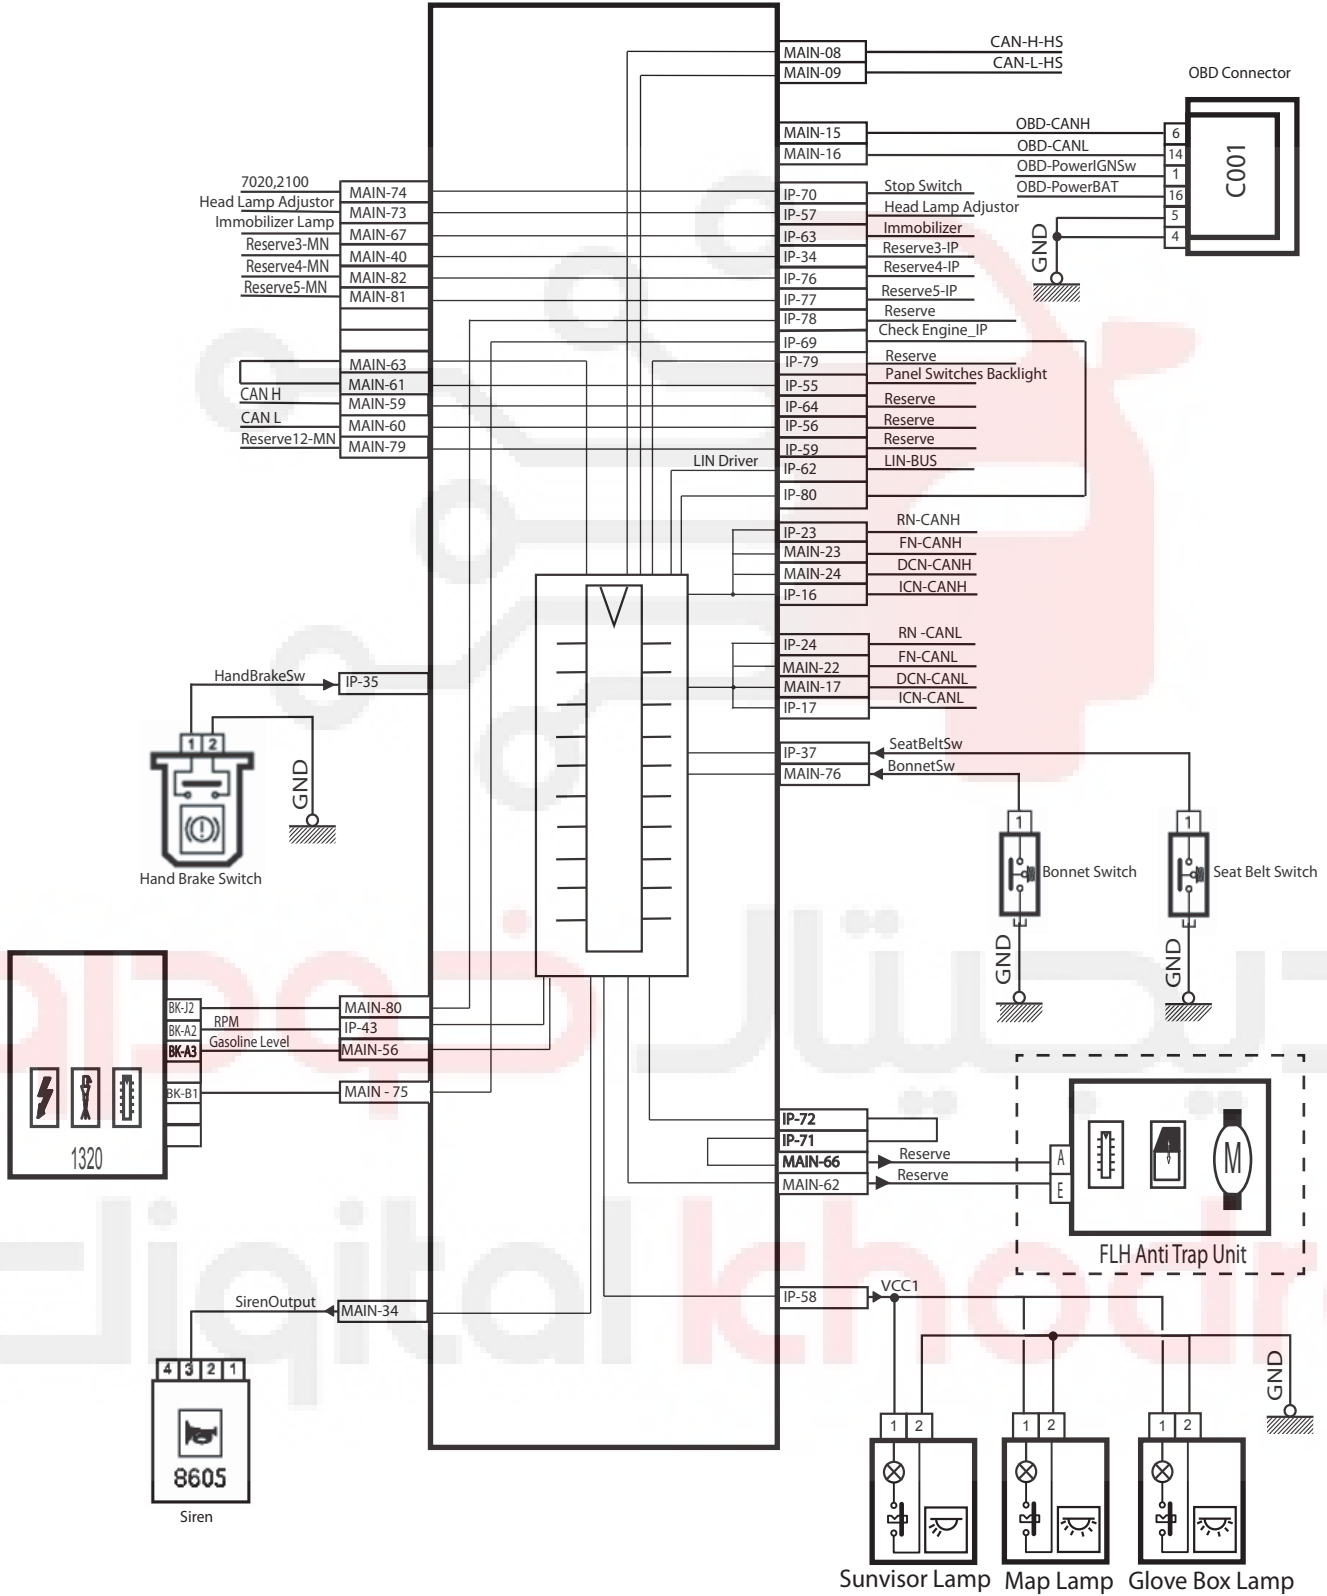

MAIN = 82W BK
IP = 82W GY

CCN Node -Soren Turbo SMS MUX

MAIN = 82W BK
IP = 82W GY

CCN Node -Soren Turbo SMS MUX

CCN Node -Soren Turbo SMS MUX

IP = 82W GY
MAIN = 82W BK