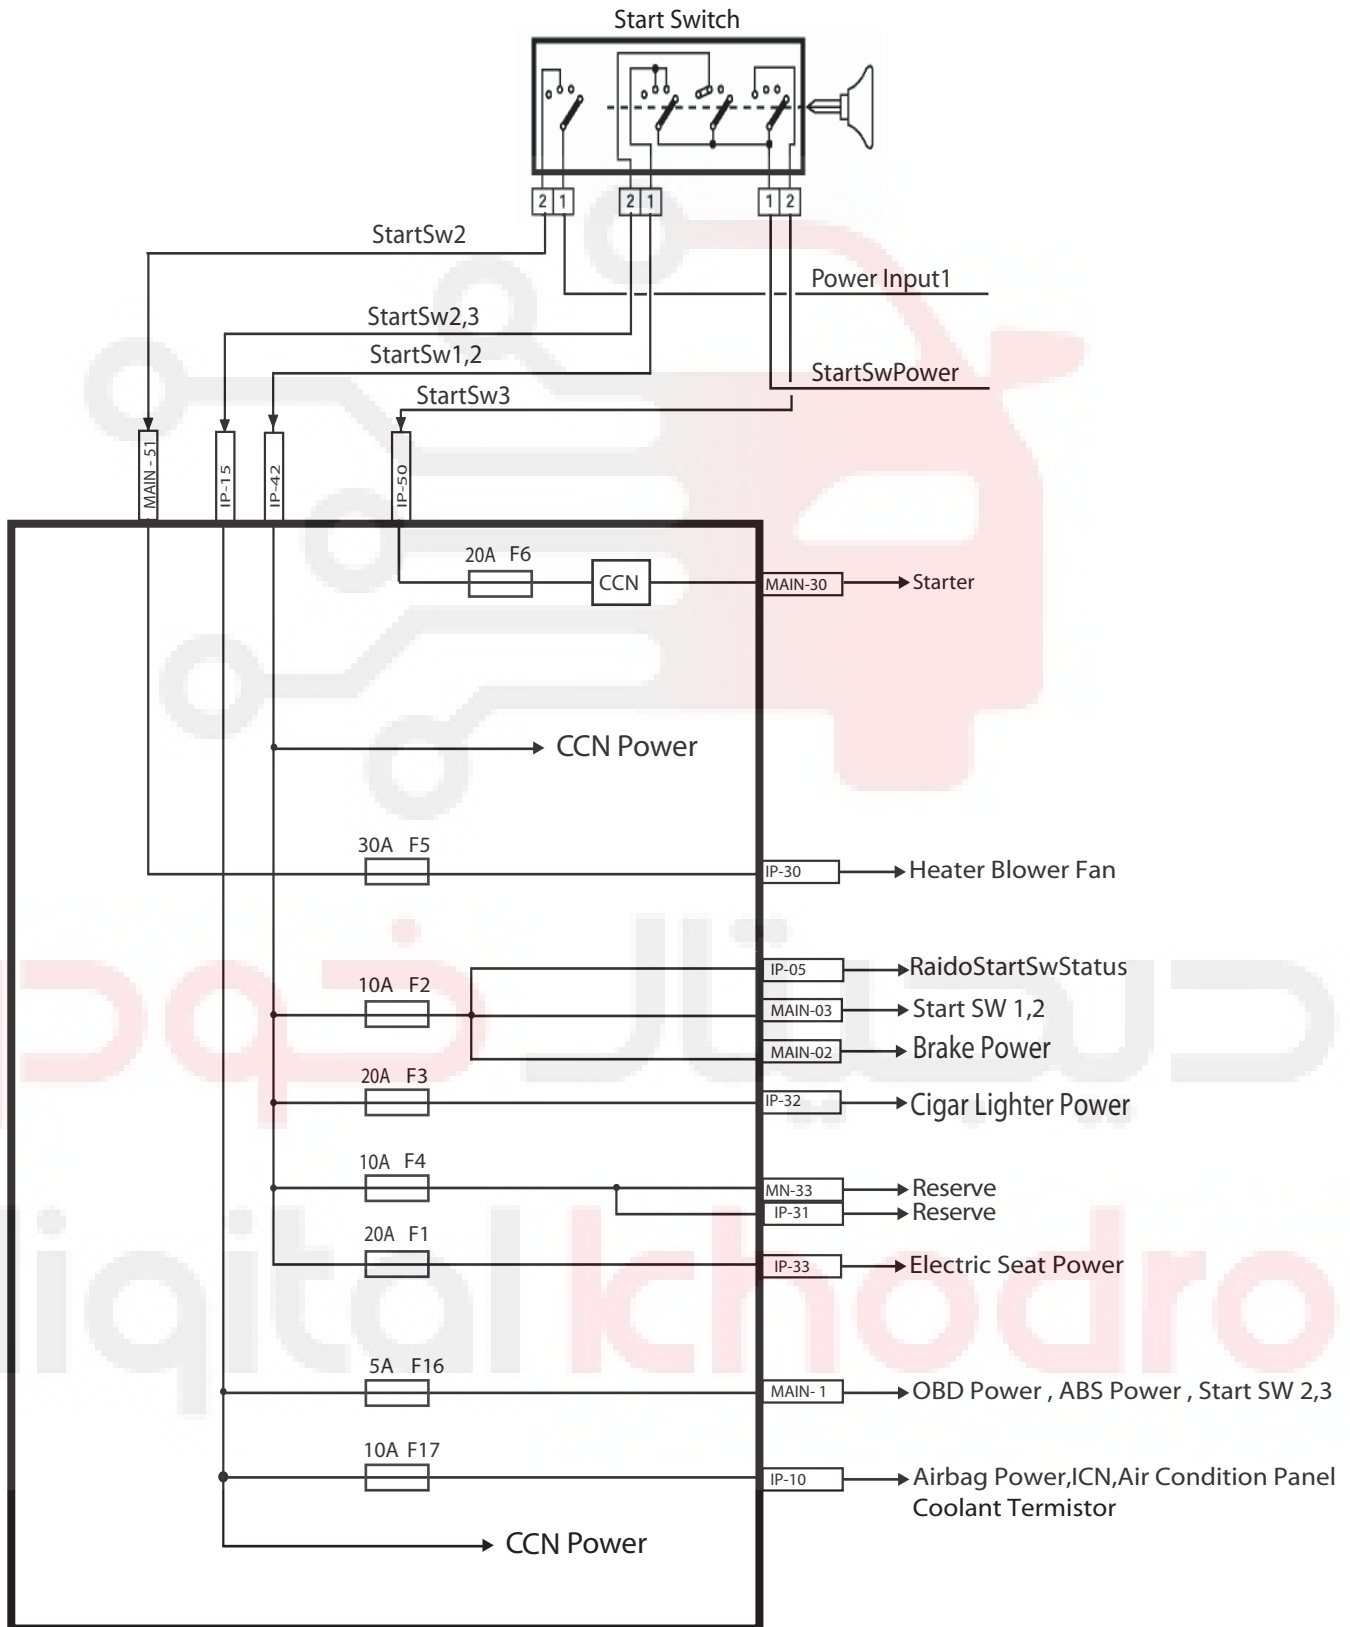

MAIN = 82W BK
IP = 82W GY

CCN Node -Soren Turbo SMS MUX

MAIN = 82W BK
IP = 82W GY

CCN Node -Soren Turbo SMS MUX

CCN Node -Soren Turbo SMS MUX

IP = 82W GY
MAIN = 82W BK