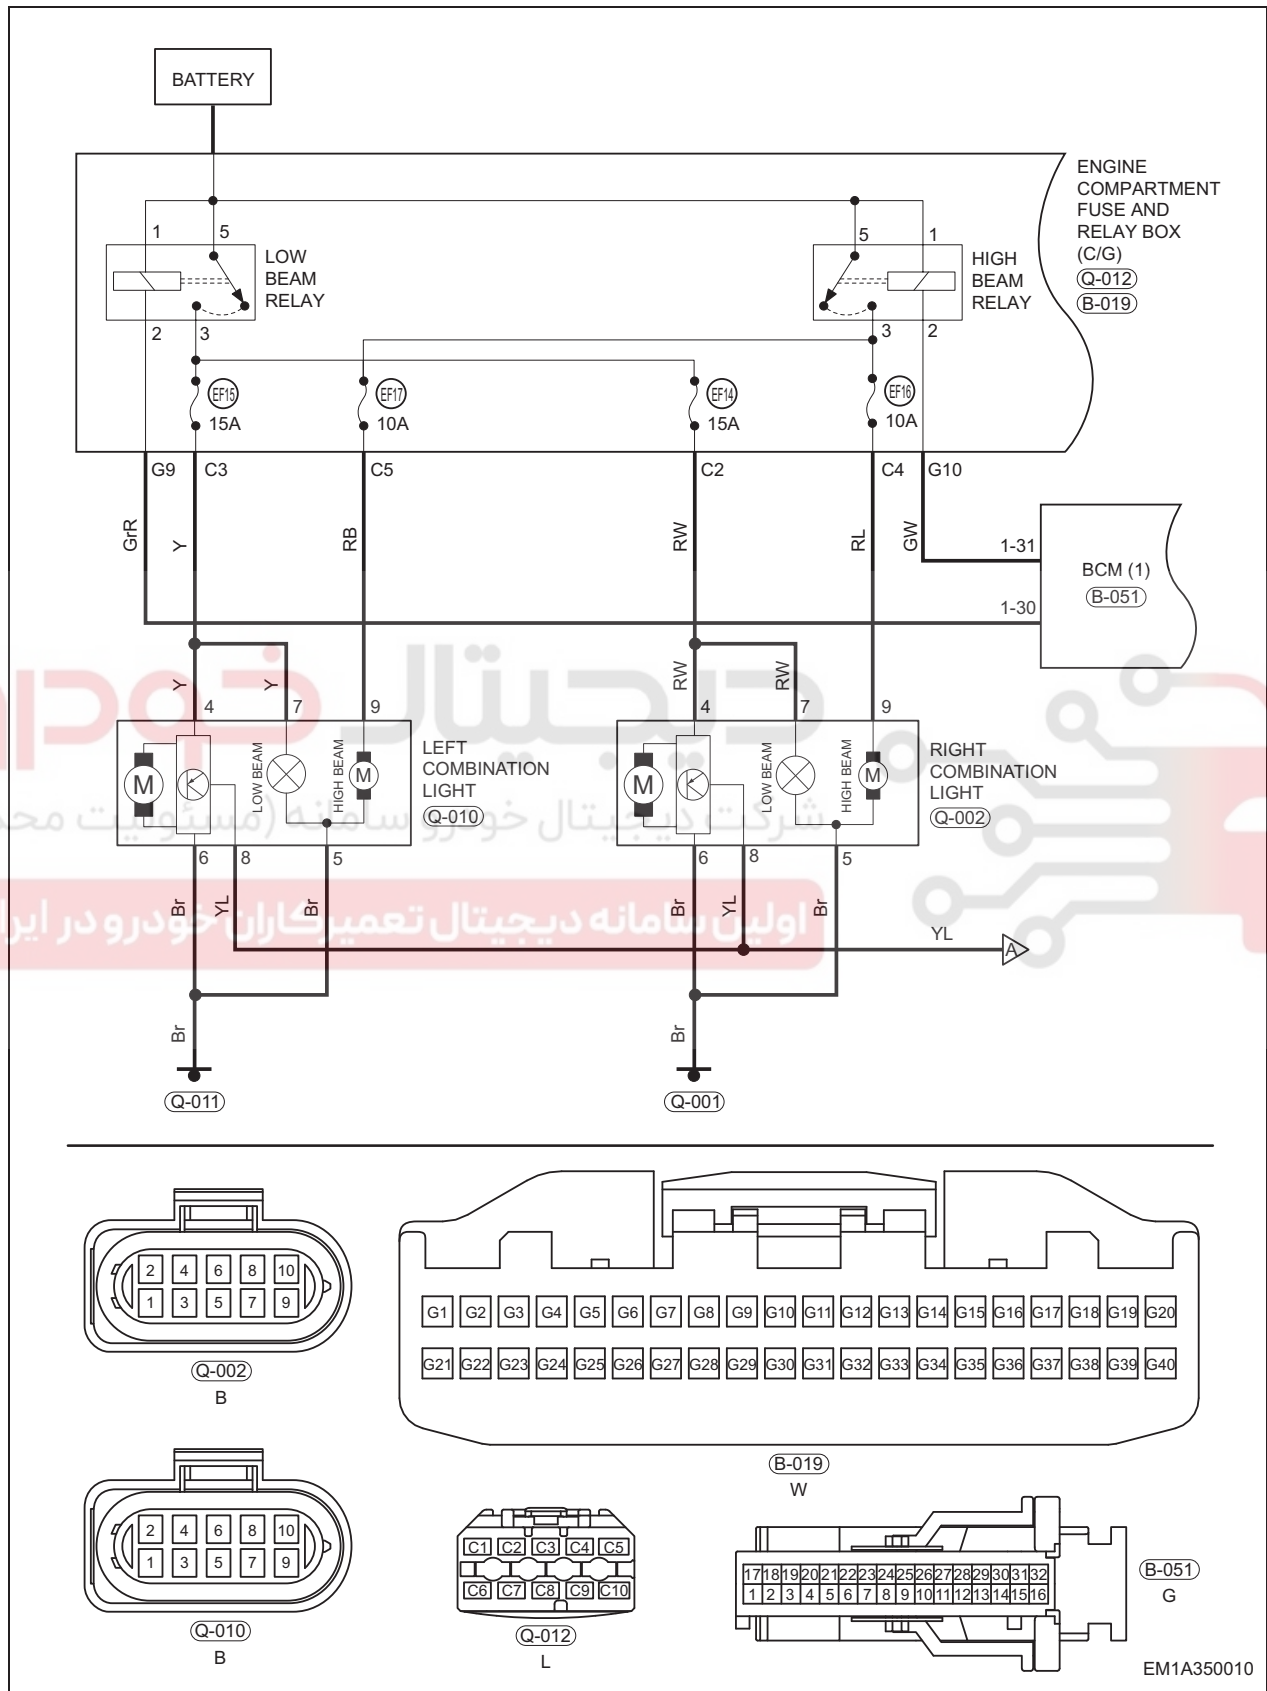

Circuit Diagram

High/Low Beam Light (Page 1 of 2)

36

High/Low Beam Light (Page 2 of 2)

EM1A350020