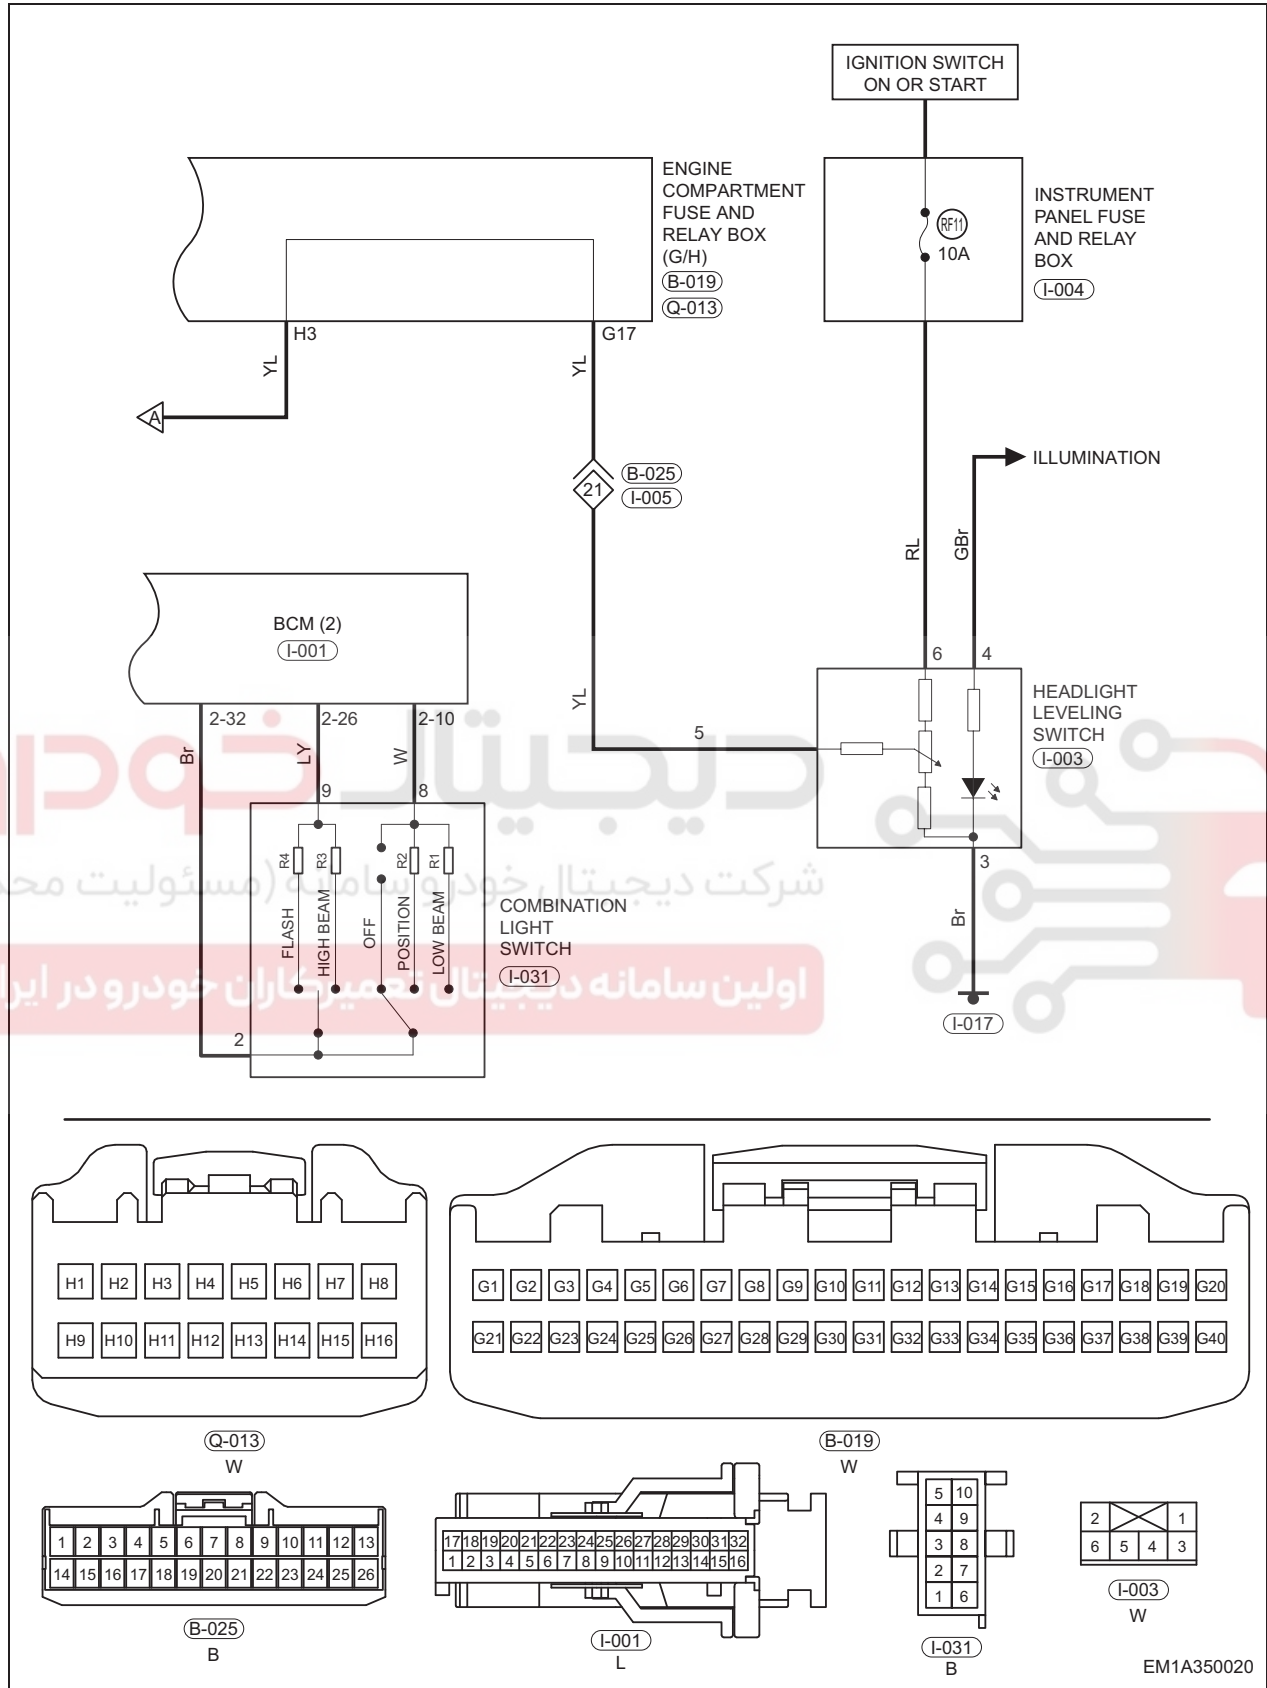

Circuit Diagram

High/Low Beam Light (Page 1 of 2)

36

High/Low Beam Light (Page 2 of 2)

EM1A350020