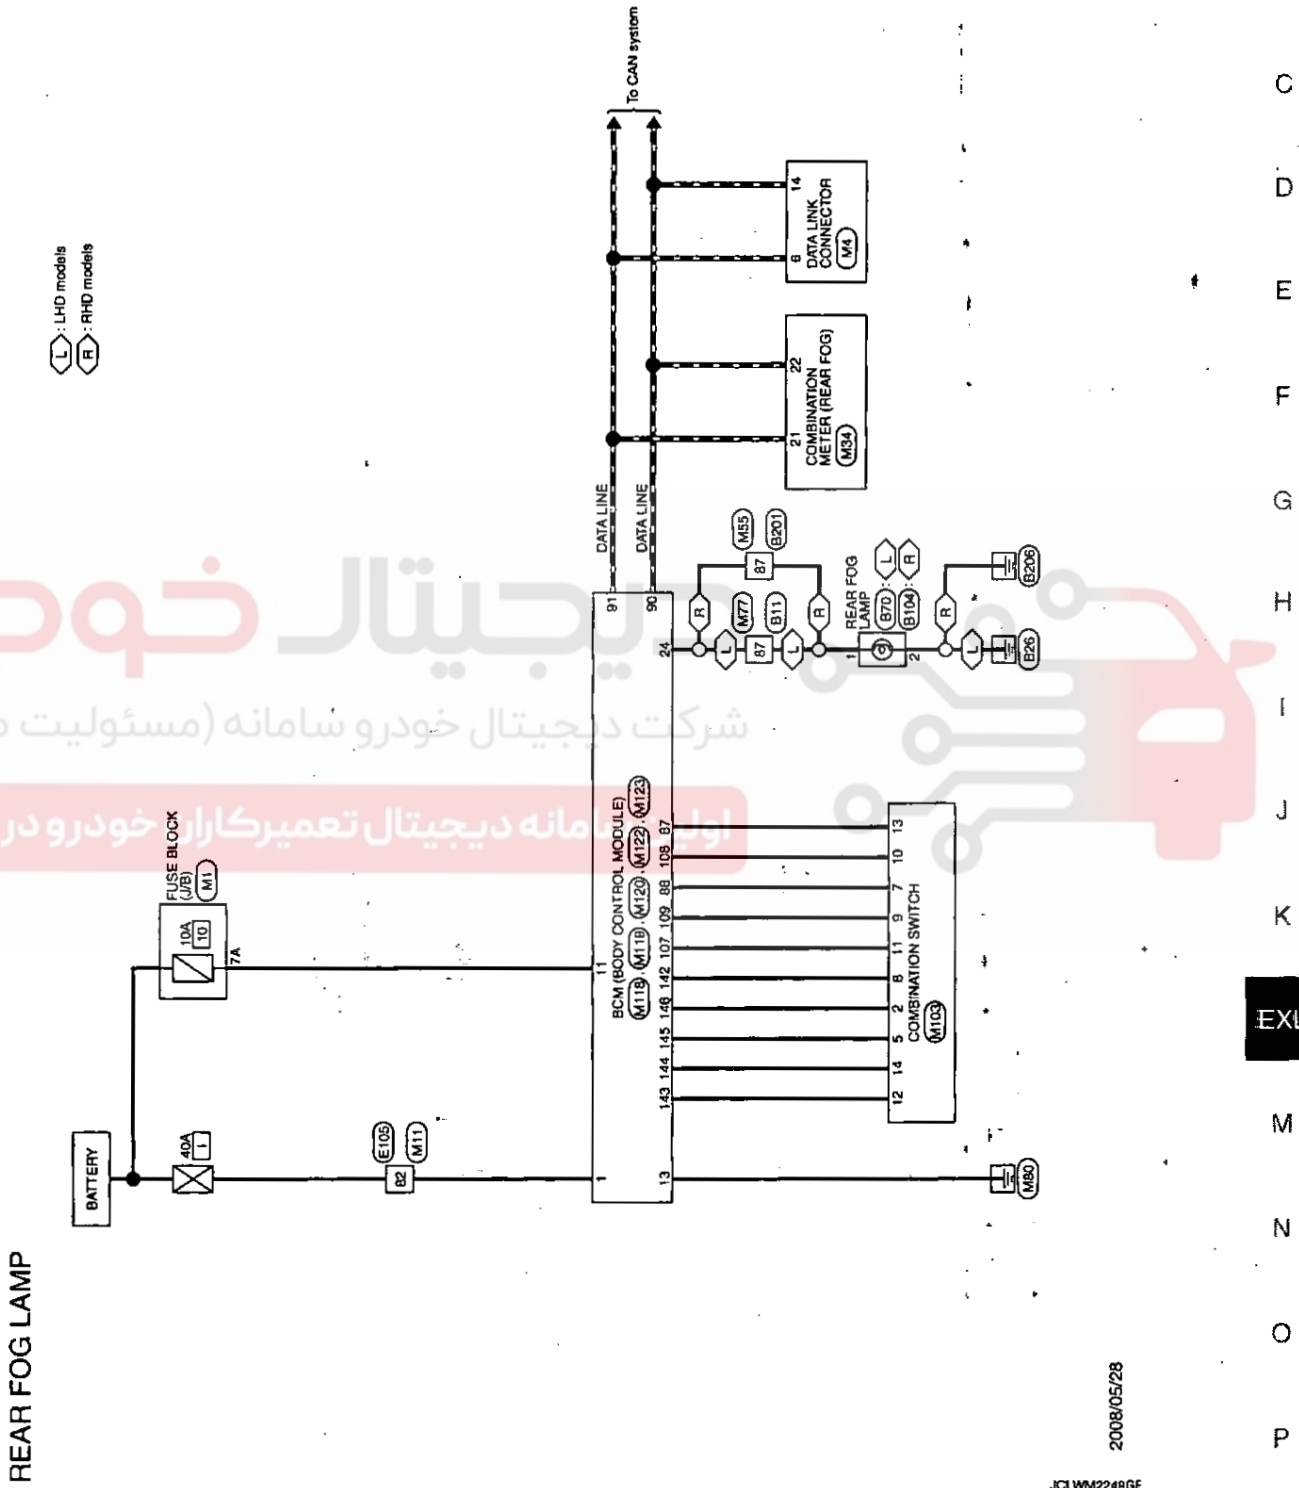

REAR FOG LAMP SYSTEM

< COMPONENT DIAGNOSIS >

[XENON TYPE]

REAR FOG LAMP SYSTEM

Wiring Diagram - REAR FOG LAMP -

INFOID:0000000004551779

A
B
C
D
E
F
G
H
I
J
K
EXL
M
N
O
P