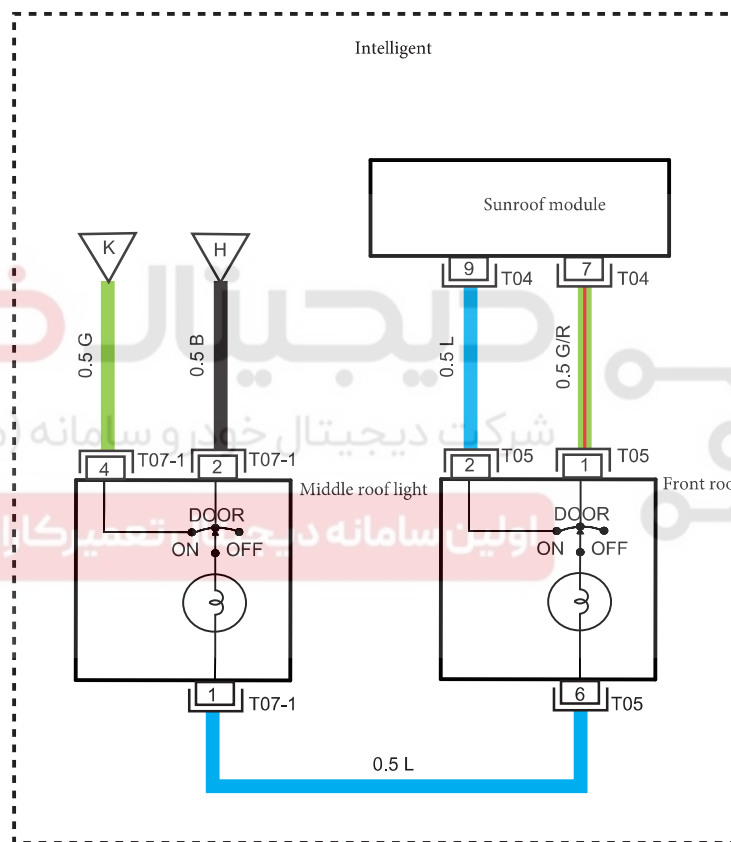

Interior lights 1

Harness connector	Name	Page
M02	Body control panel B harness connector	25
M10	Glove box light switch harness connector	26
M10-1	Glove box light switch harness connector	26
M11	Glove box light harness connector	26
M12	Glove box light harness connector	26
T06	Make-up light harness connector	36
T09	Driver seat Make-up light harness connector	36
T03	Interior front roof light harness connector	36
T07	Middle roof light harness connector	36
M05	Ground	63

دیجیتال خودرو

شرکت دیجیتال خودرو سامانه (مسئولیت محدود)

اولین سامانه دیجیتال تعمیرکاران خودرو در ایران

Interior lights 2

Harness connector	Name	Page
T07-1	Middle roof light harness connector	36
T05	Middle roof light harness connector	36
T04	Sunroof module harness connector	36