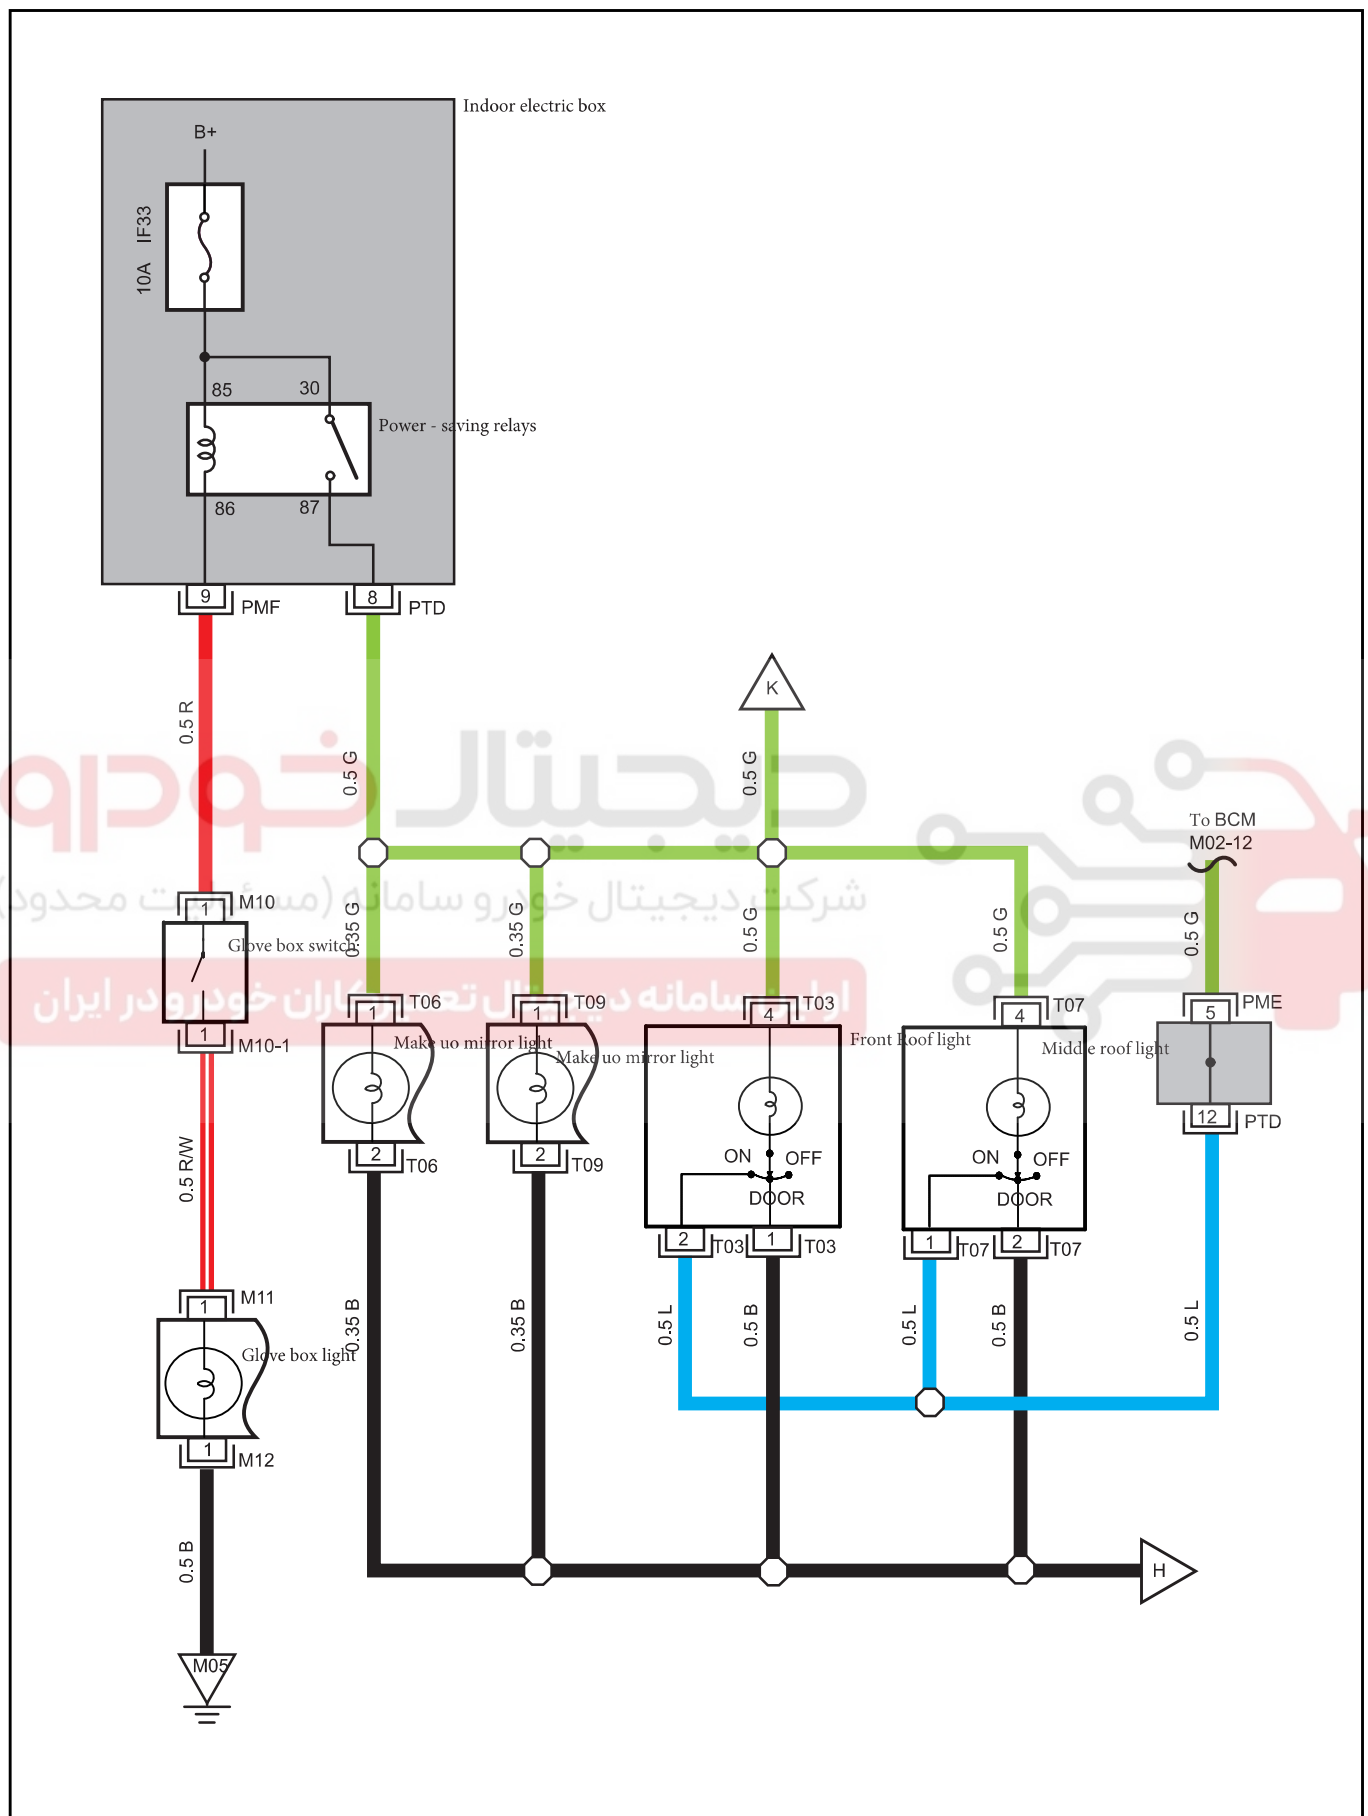

Interior lights 1

Harness connector	Name	Page
M02	Body control panel B harness connector	25
M10	Glove box light switch harness connector	26
M10-1	Glove box light switch harness connector	26
M11	Glove box light harness connector	26
M12	Glove box light harness connector	26
T06	Make-up light harness connector	36
T09	Driver seat Make-up light harness connector	36
T03	Interior front roof light harness connector	36
T07	Middle roof light harness connector	36
M05	Ground	63

دیجیتال خودرو

شرکت دیجیتال خودرو سامانه (مسئولیت محدود)

اولین سامانه دیجیتال تعمیرکاران خودرو در ایران

Interior lights 2

Harness connector	Name	Page
T07-1	Middle roof light harness connector	36
T05	Middle roof light harness connector	36
T04	Sunroof module harness connector	36