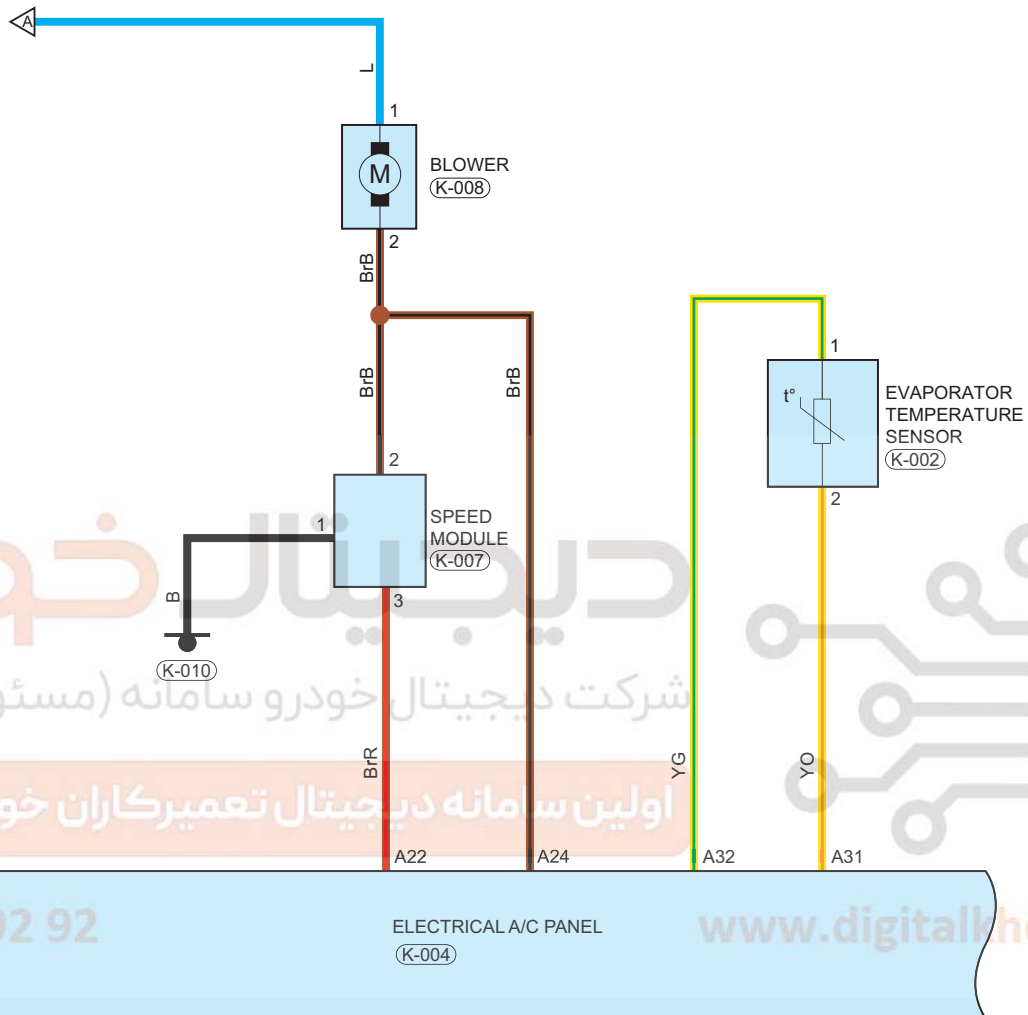

Circuit Diagram (Page 2 of 5)

دیجیتال خودرو
شرکت دیجیتال خودرو سامانه (مسئولیت محدود)
اولین سامانه دیجیتال تعمیرکاران خودرو در ایران