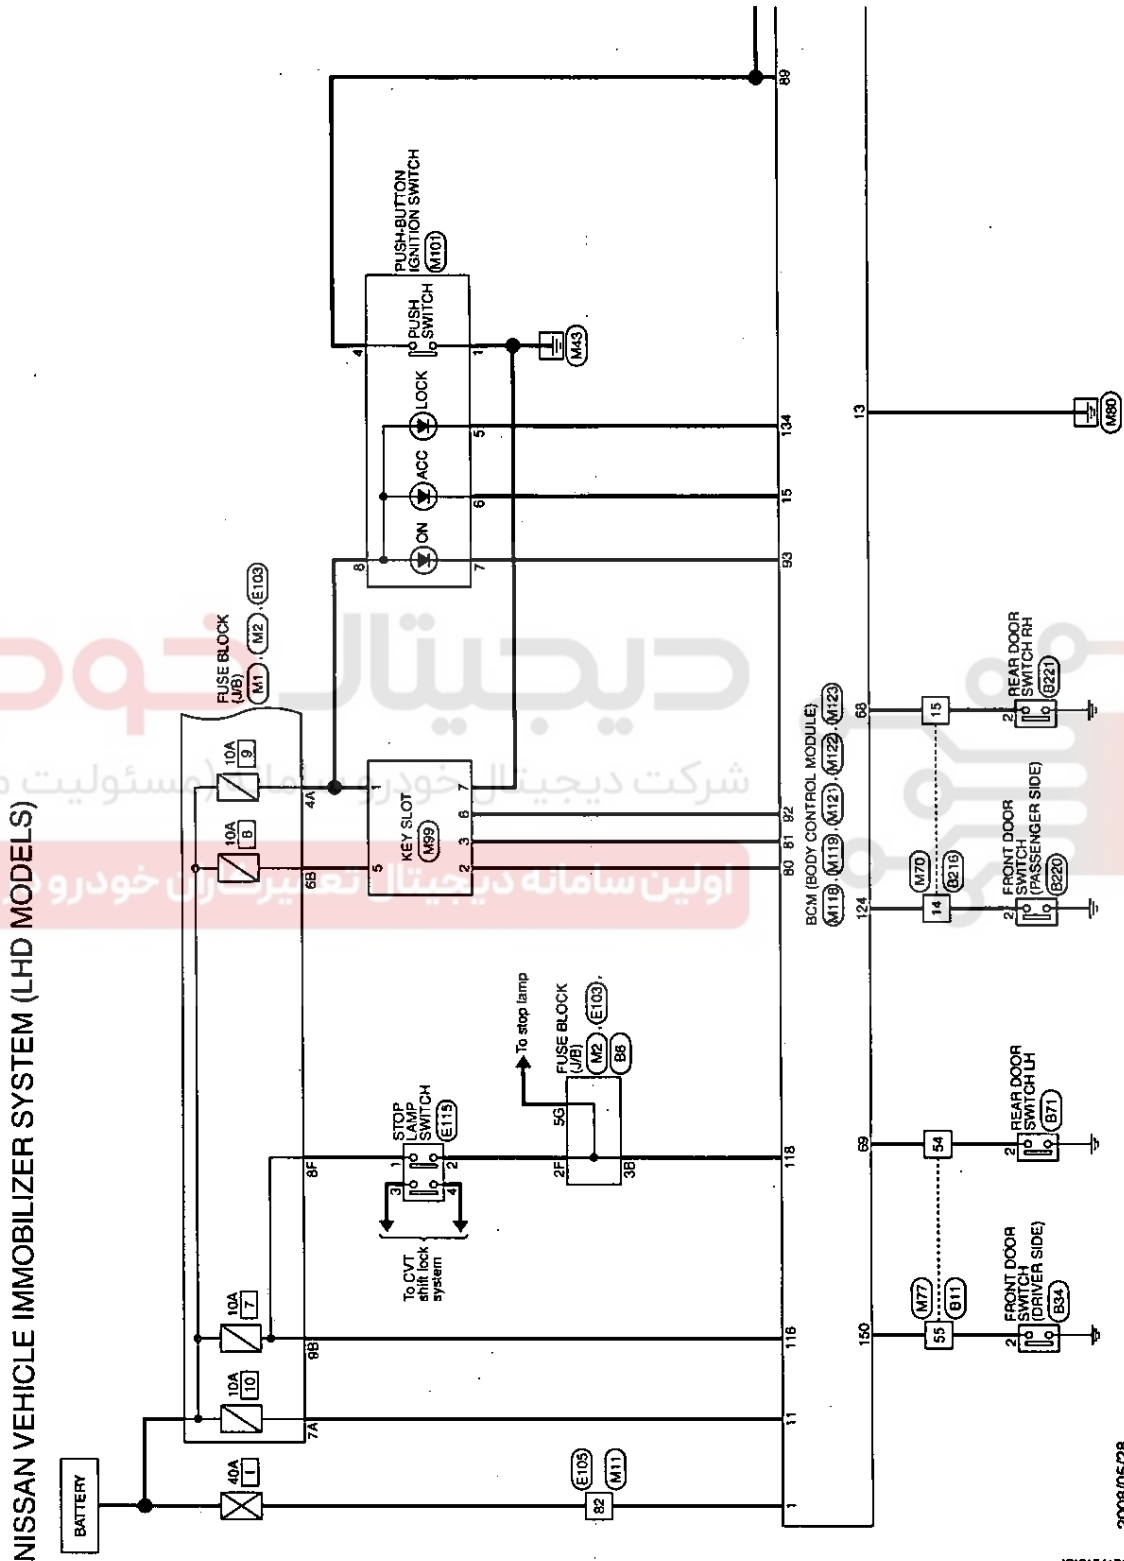

NISSAN VEHICLE IMMOBILIZER SYSTEM-NATS

< COMPONENT DIAGNOSIS >

[WITH INTELLIGENT KEY SYSTEM]

NISSAN VEHICLE IMMOBILIZER SYSTEM-NATS

Wiring Diagram - NISSAN VEHICLE IMMOBILIZER SYSTEM (LHD MODELS) -

INFOID:000000004551109

2008/05/28
JCKWM1796GI

NISSAN VEHICLE IMMOBILIZER SYSTEM-NATS

[WITH INTELLIGENT KEY SYSTEM]

< COMPONENT DIAGNOSIS >

A
B
C
D
E
F
G
H
I
J
L
M
N
O
P

NISSAN VEHICLE IMMOBILIZER SYSTEM-NATS

< COMPONENT DIAGNOSIS >