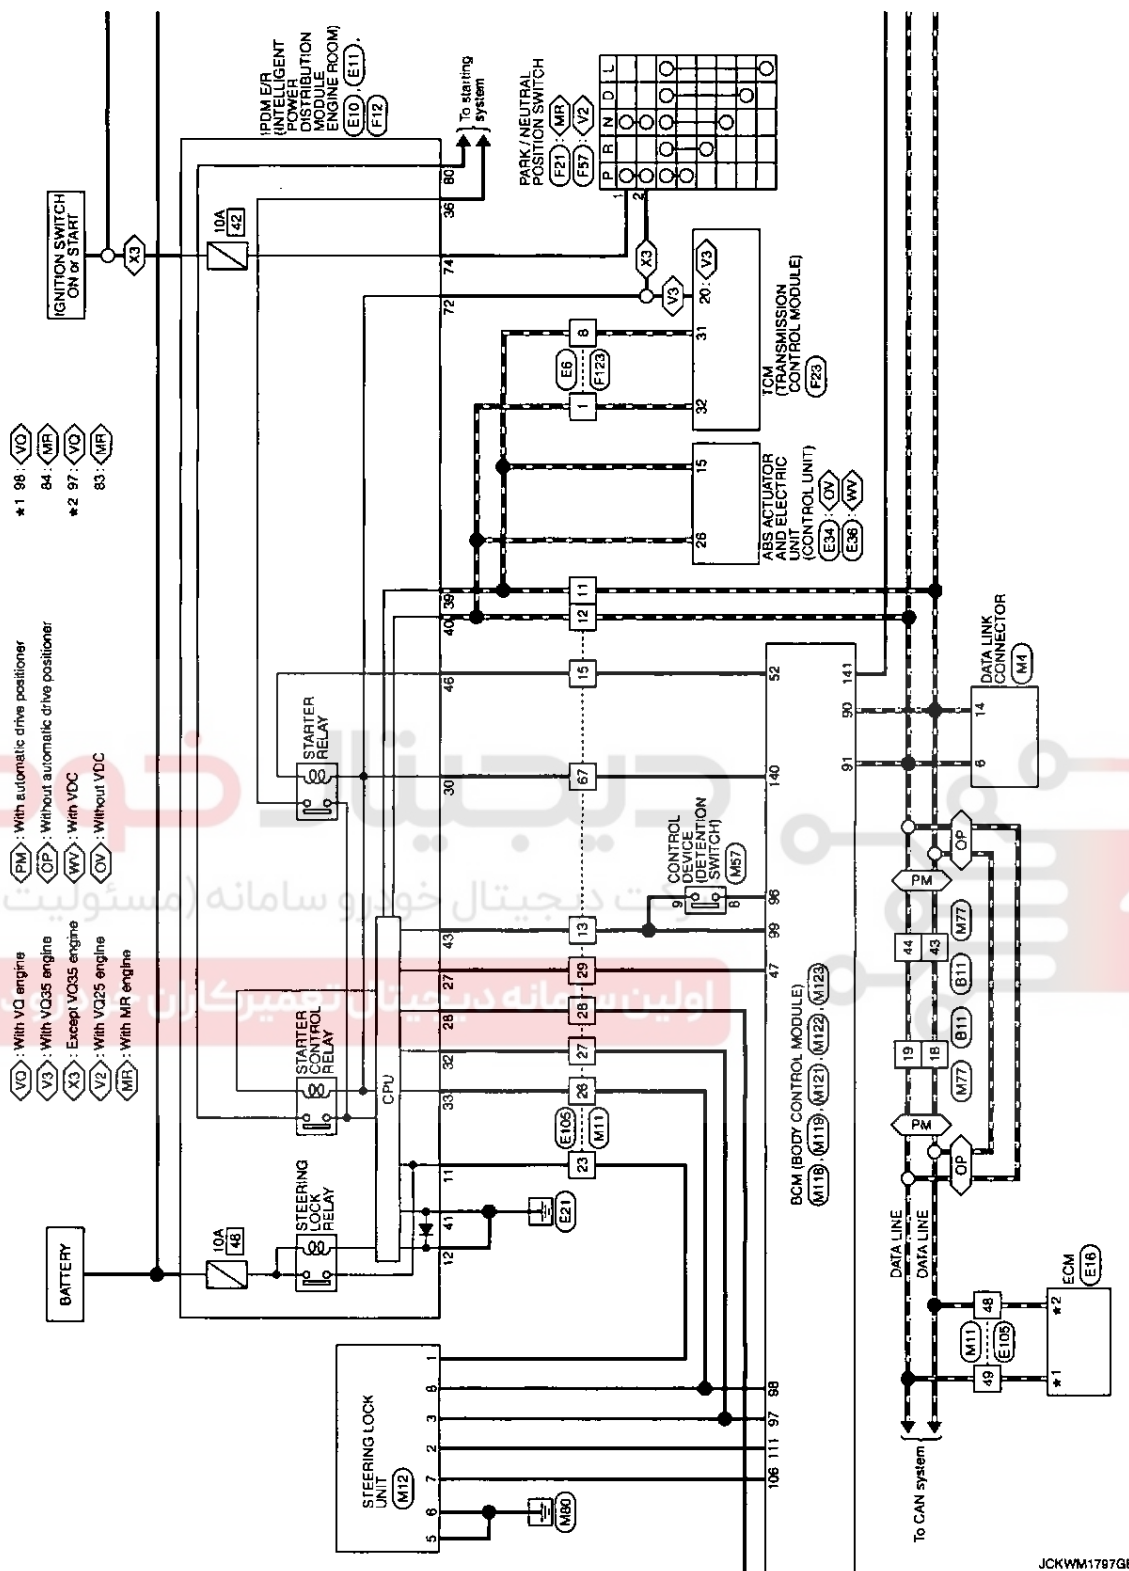

NISSAN VEHICLE IMMOBILIZER SYSTEM-NATS

< COMPONENT DIAGNOSIS >

[WITH INTELLIGENT KEY SYSTEM]

NISSAN VEHICLE IMMOBILIZER SYSTEM-NATS

Wiring Diagram - NISSAN VEHICLE IMMOBILIZER SYSTEM (LHD MODELS) -

INFOID:000000004551109

2008/05/28
JCKWM1796GI

NISSAN VEHICLE IMMOBILIZER SYSTEM-NATS

[WITH INTELLIGENT KEY SYSTEM]

< COMPONENT DIAGNOSIS >

A
B
C
D
E
F
G
H
I
J
L
M
N
O
P

NISSAN VEHICLE IMMOBILIZER SYSTEM-NATS

< COMPONENT DIAGNOSIS >