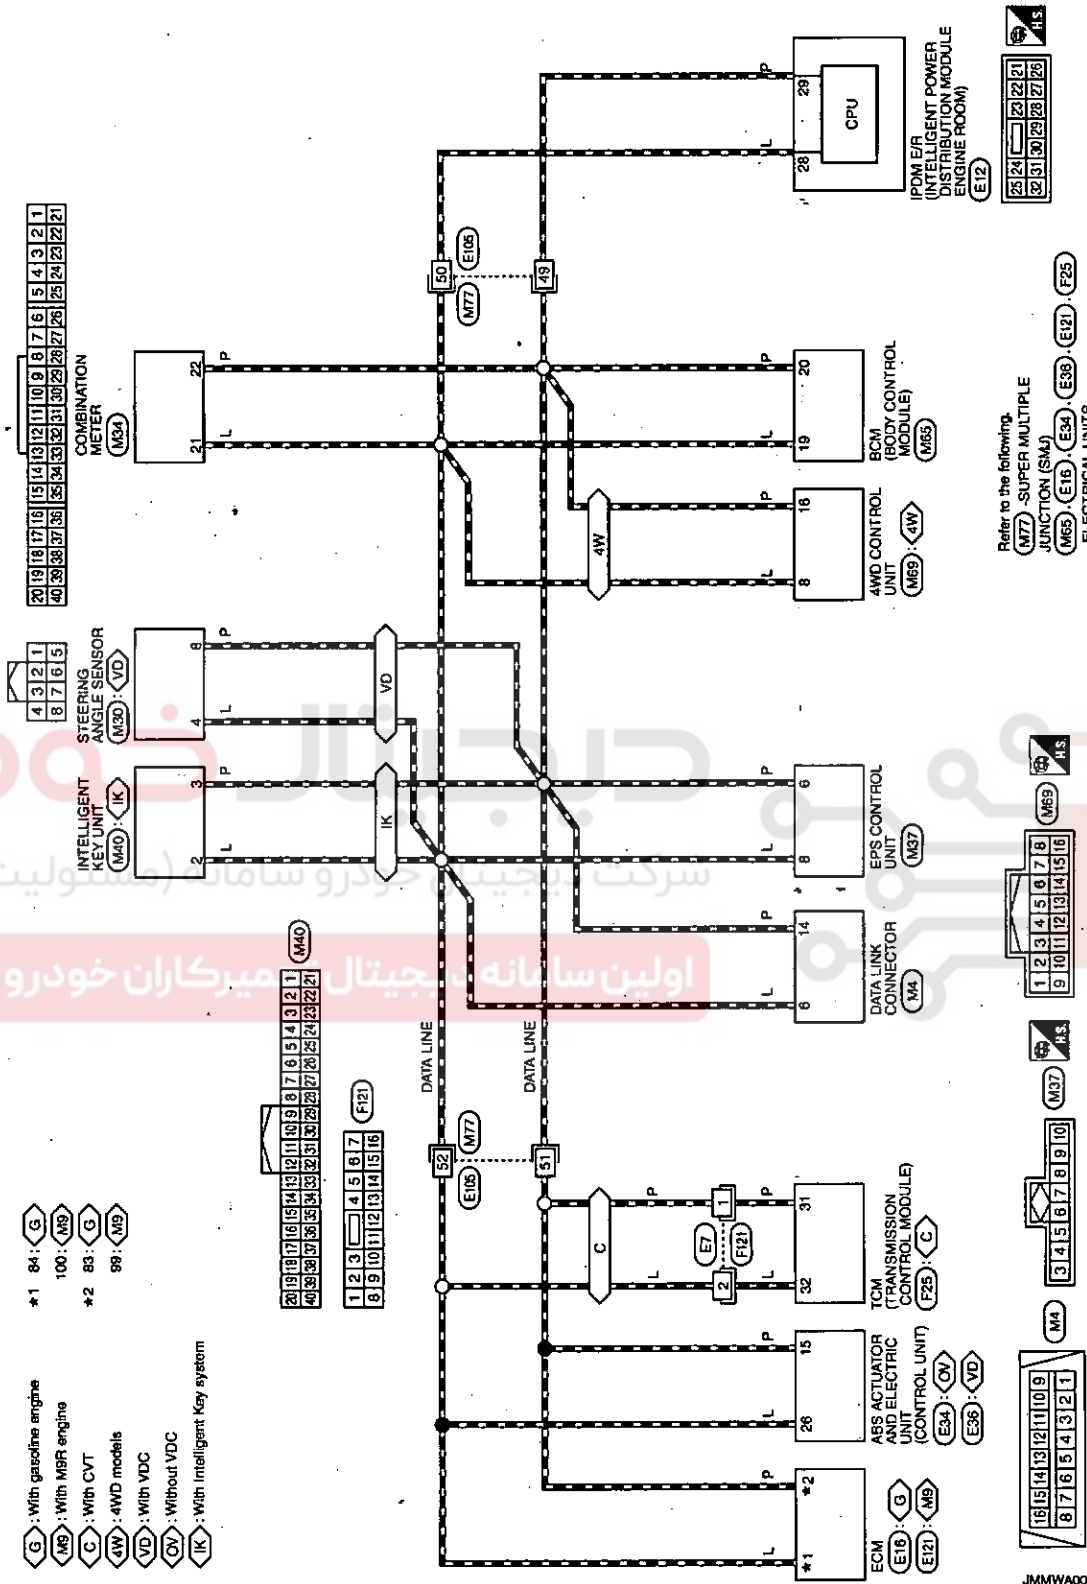

Wiring Diagram - CAN SYSTEM (LHD MODELS) -

INFOID.000000004896747

CAN SYSTEM (LHD MODELS)

- G : With gasoline engine
- MB : With MSR engine
- C : With CVT
- 4W : 4WD models
- VD : With VDC
- OV : Without VDC
- IK : With Intelligent Key system

Refer to the following.

- (M77) : SUPER MULTIPLE JUNCTION (SMJ)
- (M65) (E19) (E34) (E36) (E121) (F25) : ELECTRICAL UNITS

Wiring Diagram - CAN SYSTEM (RHD MODELS) -

INFOID:000000004896748

CAN SYSTEM (RHD MODELS)

- *1 84: : With gasoline engine
- 100: : With M8R engine
- *2 83: : With CVT
- 89: : With VDC

- : 4WD models
- : With VDC
- : Without VDC
- : With Intelligent Key system

Refer to the following:
 - SUPER MULTIPLE JUNCTION (SMJ)
 - ELECTRICAL UNITS
 - ELECTRICAL UNITS