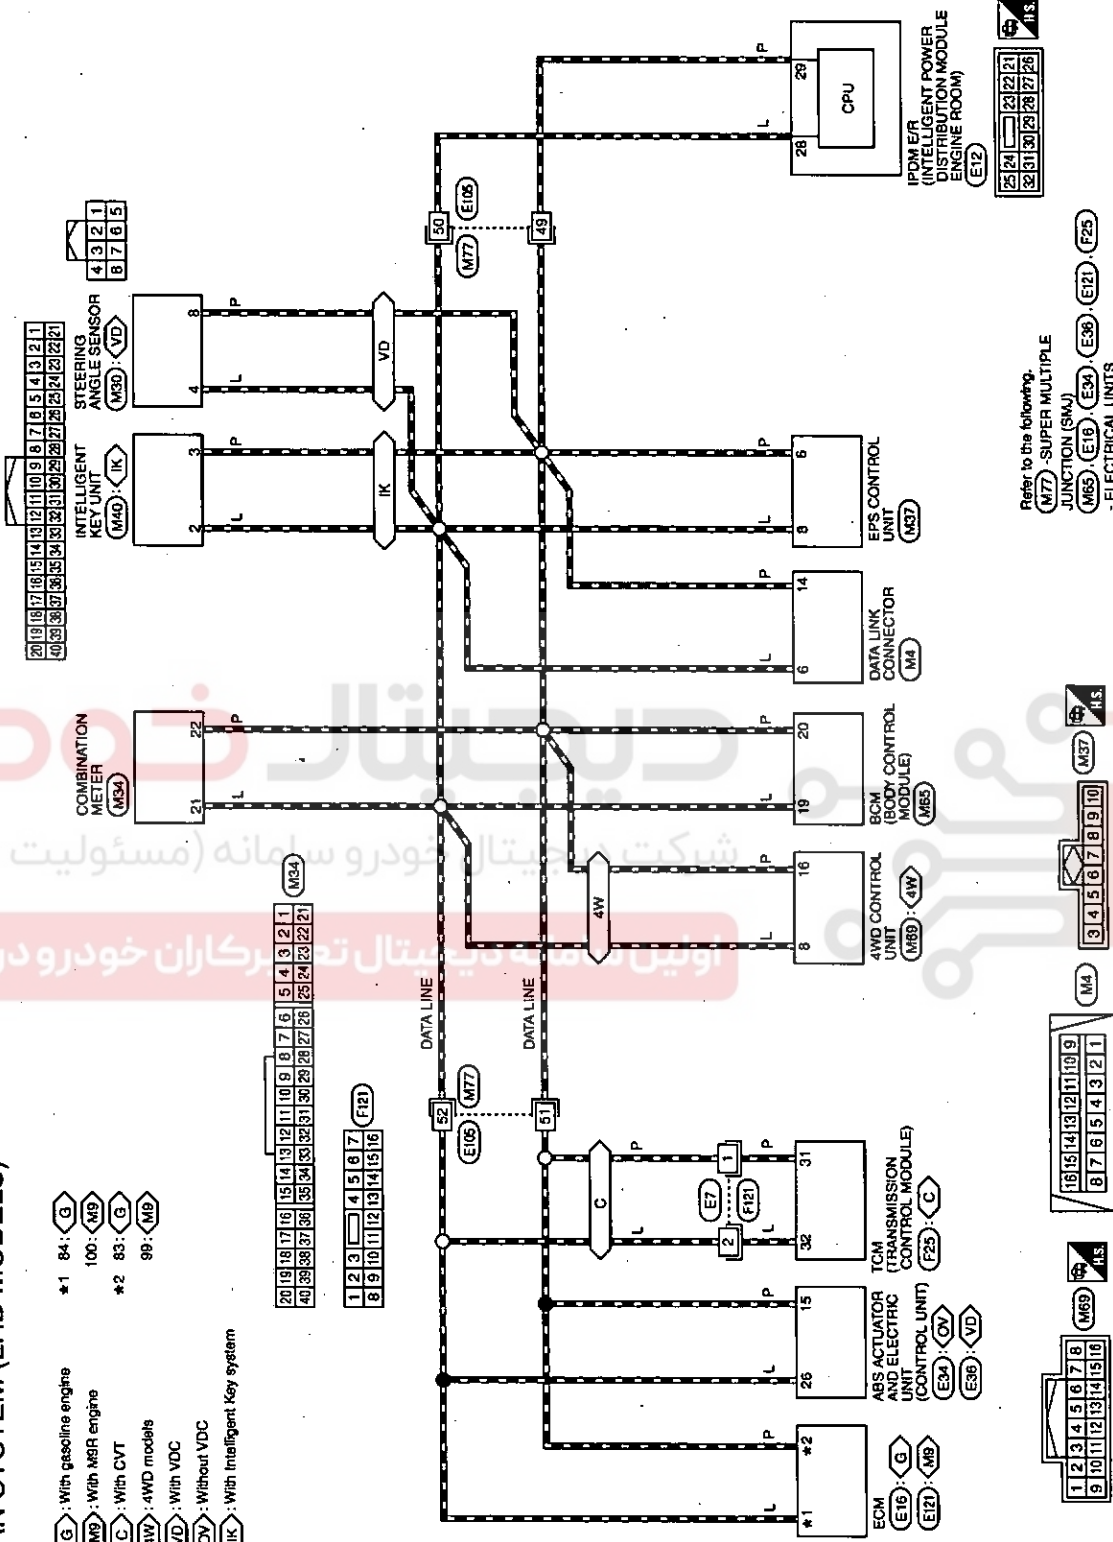

Wiring Diagram - CAN SYSTEM (LHD MODELS) -

INFOID.000000004896747

CAN SYSTEM (LHD MODELS)

- G : With gasoline engine
- MB : With MSR engine
- C : With CVT
- 4W : 4WD models
- VD : With VDC
- OV : Without VDC
- IK : With Intelligent Key system

Refer to the following.

- (M77) : SUPER MULTIPLE JUNCTION (SMJ)
- (M65) (E19) (E34) (E36) (E121) (F25) : ELECTRICAL UNITS

Wiring Diagram - CAN SYSTEM (RHD MODELS) -

INFOID:000000004896748

CAN SYSTEM (RHD MODELS)

- *1 84: : With gasoline engine
- 100: : With M8R engine
- *2 83: : With CVT
- 89: : With VDC

- : 4WD models
- : With VDC
- : Without VDC
- : With Intelligent Key system

Refer to the following:
 - SUPER MULTIPLE JUNCTION (SMJ)
 - ELECTRICAL UNITS
 - ELECTRICAL UNITS