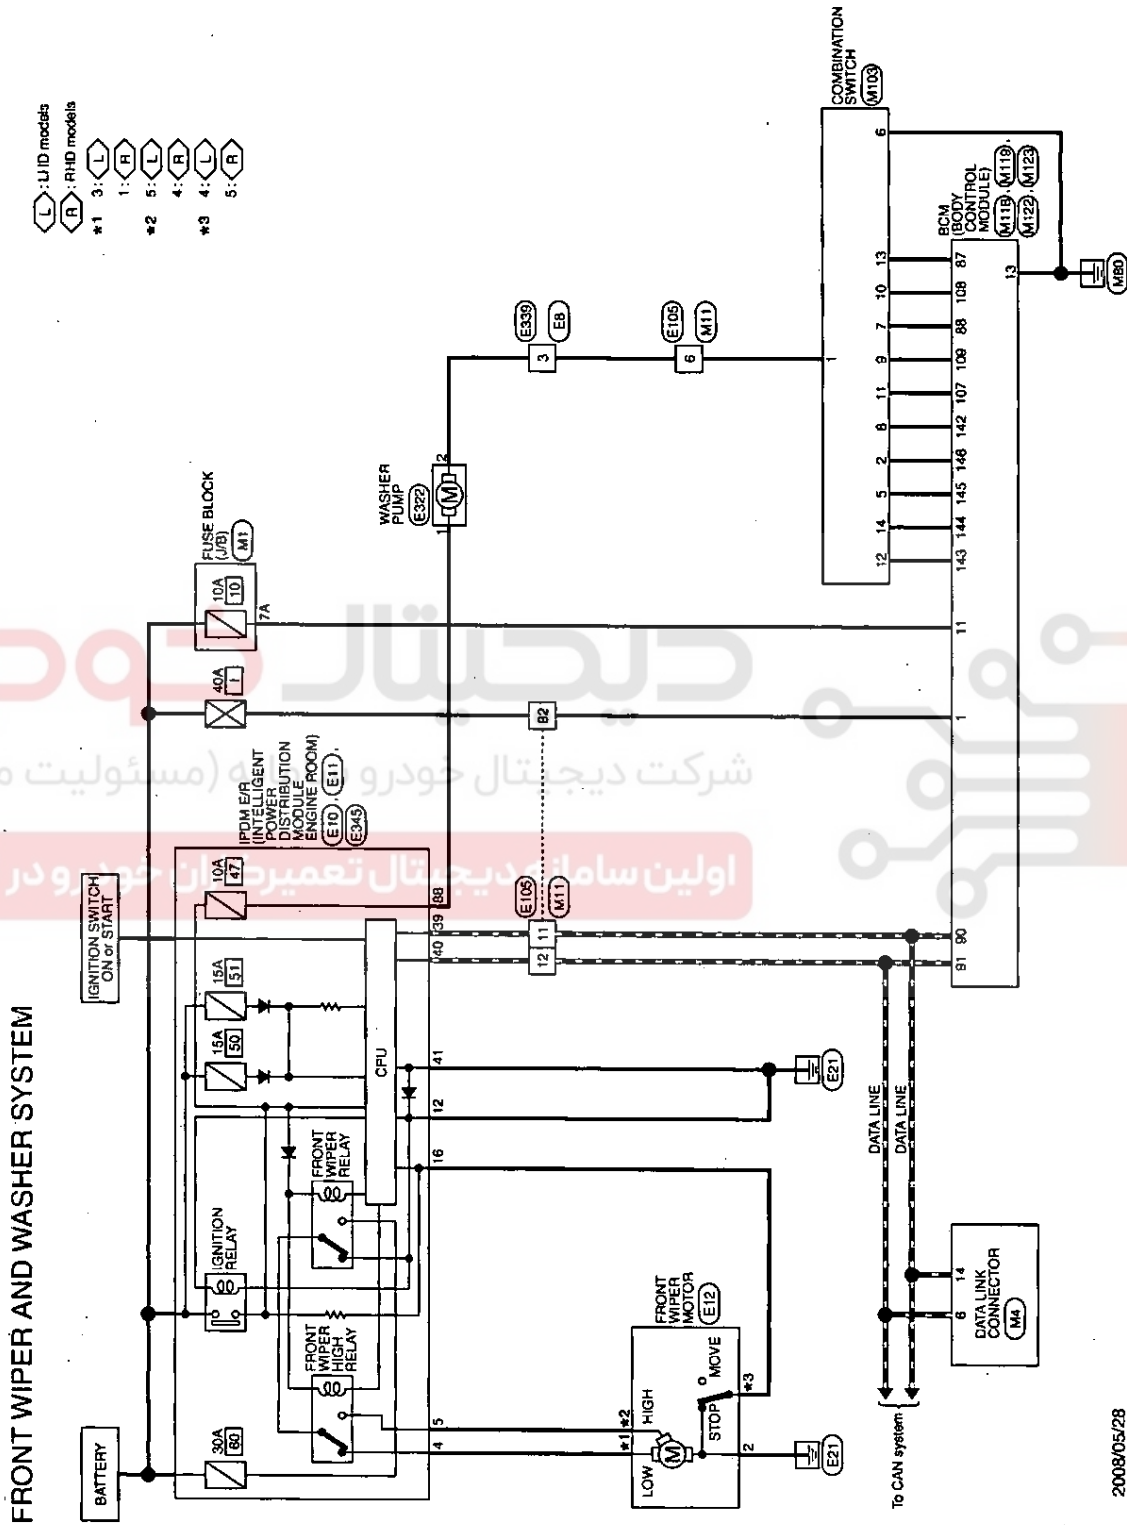

### FRONT WIPER AND WASHER SYSTEM

< COMPONENT DIAGNOSIS >

## FRONT WIPER AND WASHER SYSTEM

Wiring Diagram - FRONT WIPER AND WASHER SYSTEM -

INFCID:000000004552094

FRONT WIPER AND WASHER SYSTEM

2008/05/28

JCLWM2311GE