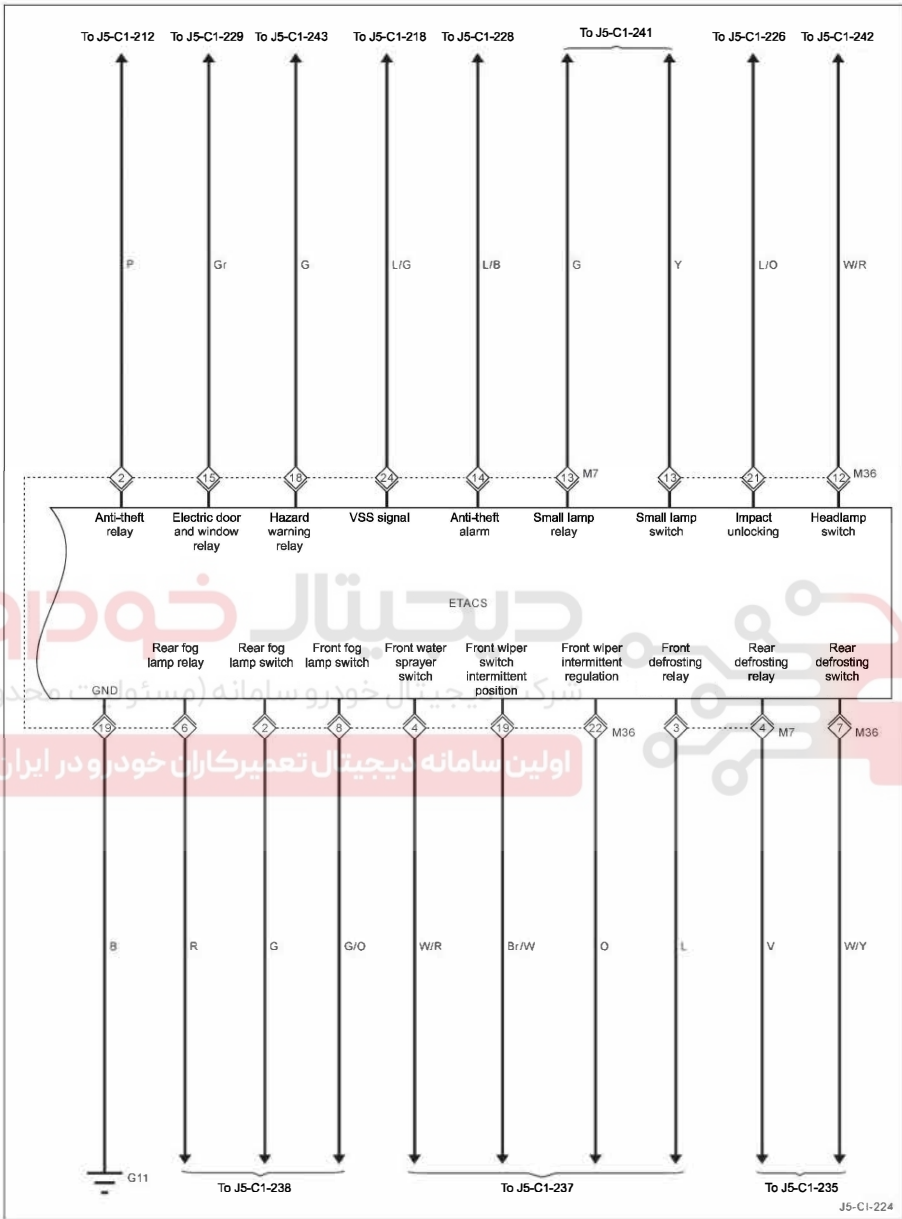

Circuit diagram

Electronic information and time control system (ETAS)

Circuit diagram

□: switch and electrical device

No.	Description	Position
M7	To ETACS	Main harness
M20	To short-circuiter	Main harness
M22	To key switch	Main harness
M36	To ETACS	Main harness