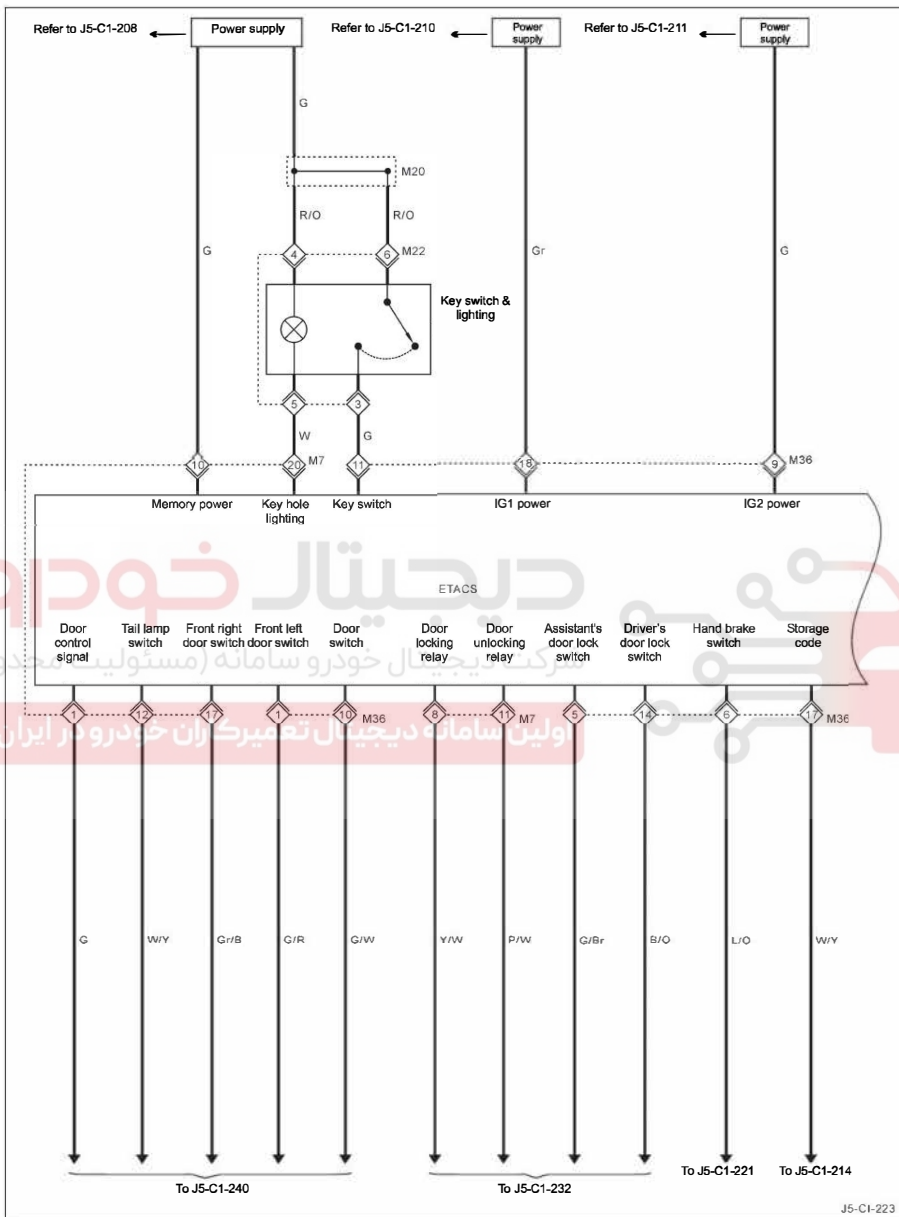

Circuit diagram

Electronic information and time control system (ETAS)

Circuit diagram

□: switch and electrical device

No.	Description	Position
M7	To ETACS	Main harness
M20	To short-circuiter	Main harness
M22	To key switch	Main harness
M36	To ETACS	Main harness