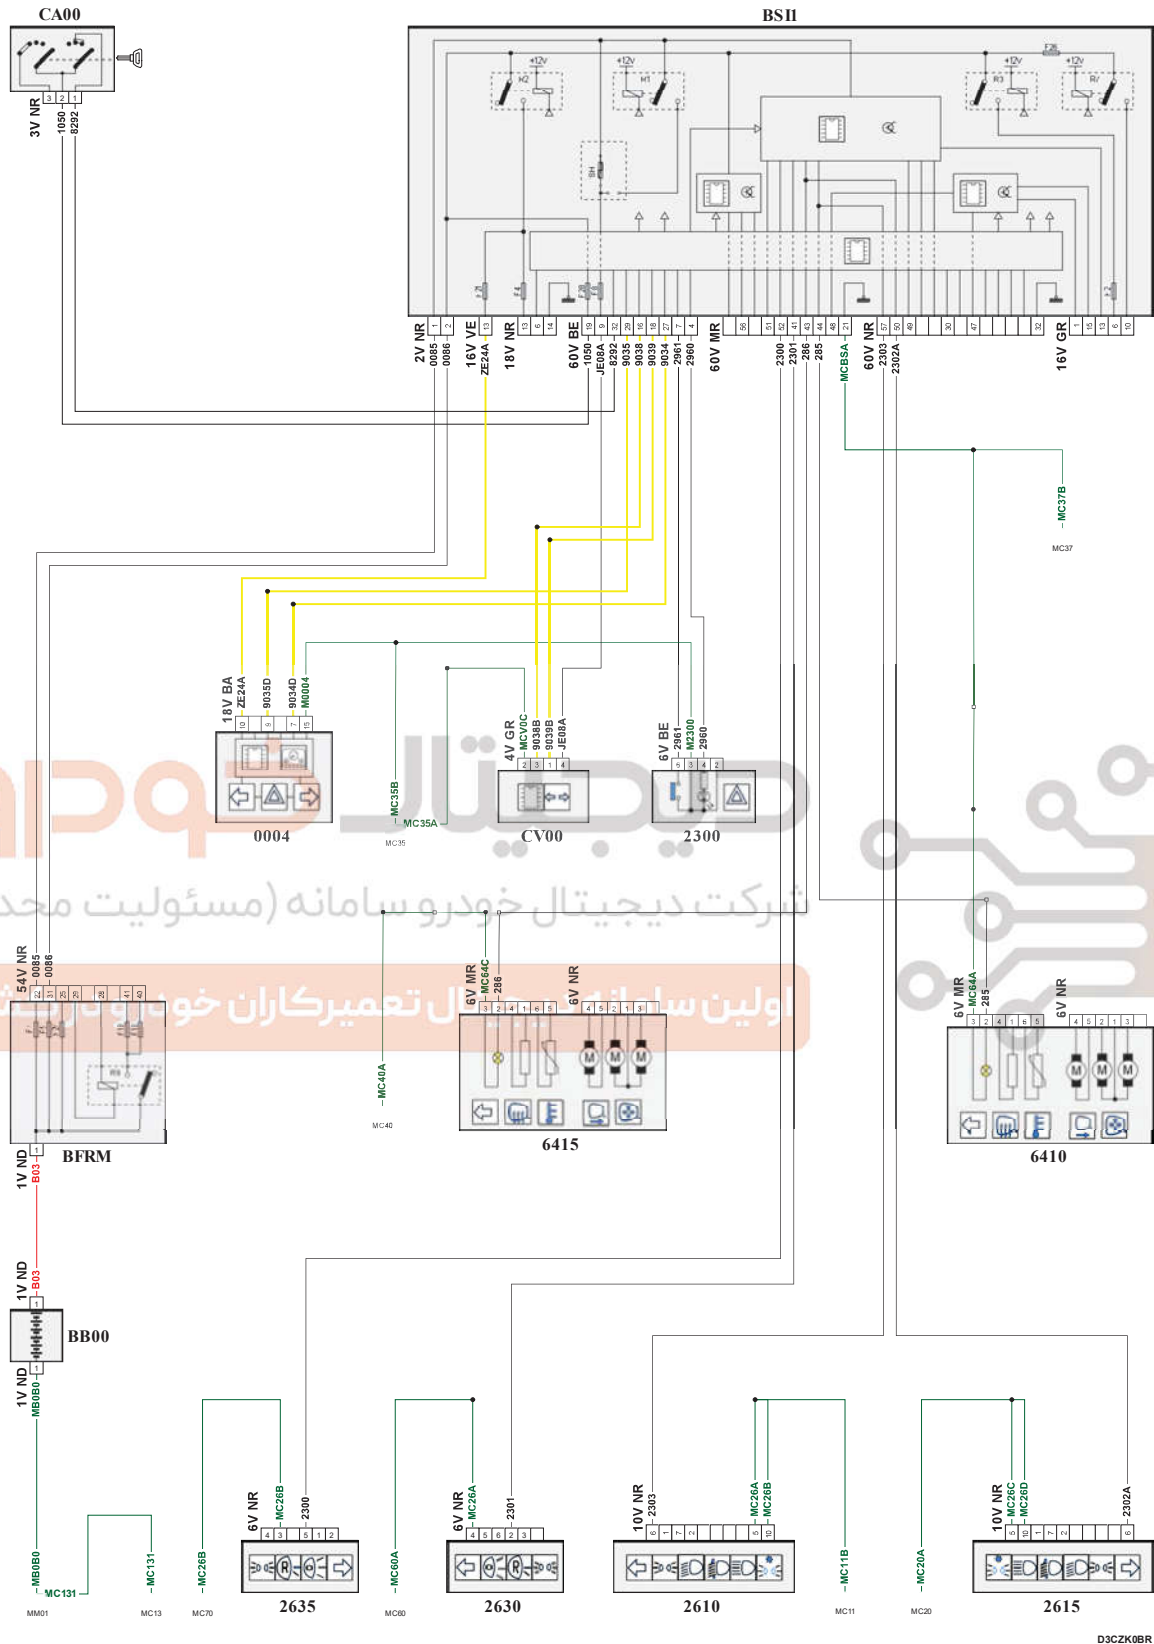

direction indicators / side repeaters / hazard warning lamps

direction indicators / side repeaters / hazard warning lamps

item code	description	information
0004	null	/ instrument panel
2300	null	hazard warning switch
2610	null	left-hand headlamp
2615	null	right-hand headlamp
2630	null	rear left lamp on body
2635	null	rear right lamp on body
6410	null	left-hand electric and heated exterior mirror
6415	null	right-hand electric and heated exterior mirror
BB00	null	ancillaries battery
BFRM	null	engine fuse and relay box
BSI1	null	built-in systems interface
CA00	null	ignition switch
CV00	null	control under the steering wheel
E904	null	crimp one information (or equipotential 904) wire
E905	null	crimp one information (or equipotential 905) wire
E907	null	crimp one information (or equipotential 907) wire
E908	null	crimp one information (or equipotential 908) wire
EM11B	null	crimp earth (earth point number 11B)
EM20	null	crimp earth (earth point number 20)
EM35A	null	crimp earth (earth point number 35A)
EM35B	null	crimp earth (earth point number 35B)
EM37	null	crimp earth (earth point number 37)
EM40	null	crimp earth (earth point number 40)
EM60	null	crimp earth (earth point number 60)
EM60A	null	crimp earth (earth point number 60A)
EM60B	null	crimp earth (earth point number 60B)
MC11B	null	body earth point number 11B
MC13	null	body earth point number 13
MC20A	null	body earth point number 20A
MC35A	null	body earth point number 35
MC37B	null	body earth point number 37B
MC40A	null	body earth point number 40
MC60A	null	body earth point number 60
MC70A	null	body earth point number 70A
MM01	null	engine earth point number 01