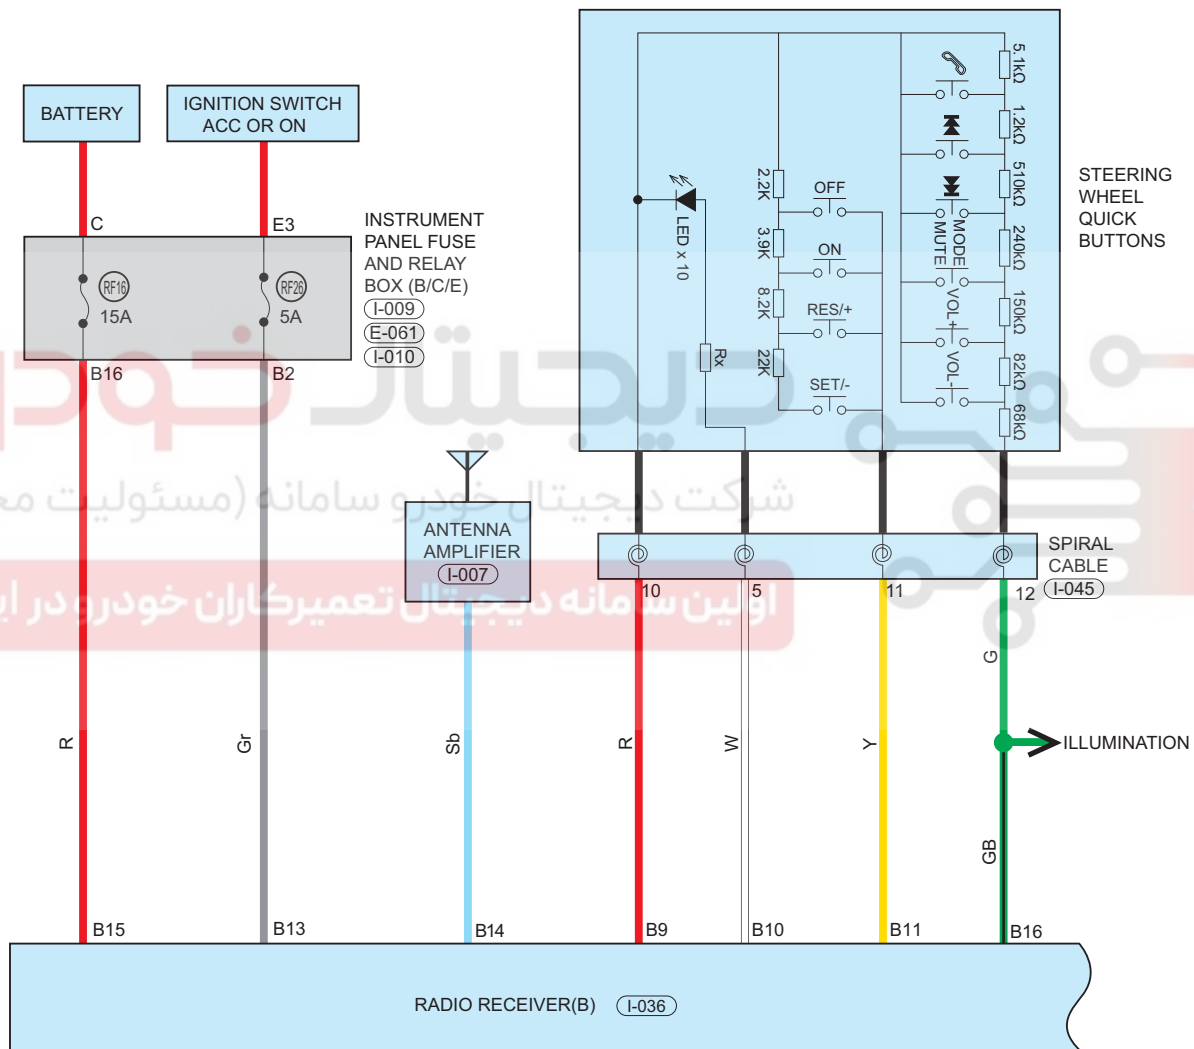

Audio System

Circuit Diagram (Page 1 of 3)

09

ET11092201

Parts Location

Connector Code	See Page	Connector Code	See Page	Connector Code	See Page
I-009	08-9	E-061	08-3	I-010	08-9
I-045	08-9	I-007	08-9	I-036	08-9

Fuse and Relay

Fuse/Relay	See Page	Fuse and Relay Box
RF16	06-15	Instrument Panel Fuse and Relay Box
RF26	06-15	Instrument Panel Fuse and Relay Box

Form of Connector

Connector Code	See Page	Connector Code	See Page	Connector Code	See Page
I-009	12-7	E-061	12-2	I-010	12-7
I-045	12-7	I-007	12-7	I-036	12-7

دیجیتال خودرو

شرکت دیجیتال خودرو سامانه (مسئولیت محدود)

اولین سامانه دیجیتال تعمیرکاران خودرو در ایران

Circuit Diagram (Page 2 of 3)

09

ET11092202

Parts Location

Connector Code	See Page	Connector Code	See Page	Connector Code	See Page
I-036	08-9	I-011	08-9	F-008	08-18
L-003	08-20	H-002	08-19	R-004	08-21

Location of Junction Connector

Connector Code	See Page	Connector Code	See Page	Connector Code	See Page
I-047, B-011	08-9, 08-13	I-032, B-001	08-9, 08-13	B-012, F-006	08-13, 08-18
B-016, L-004	08-13, 08-20	B-008, H-003	08-13, 08-19	B-030, R-003	08-13, 08-21