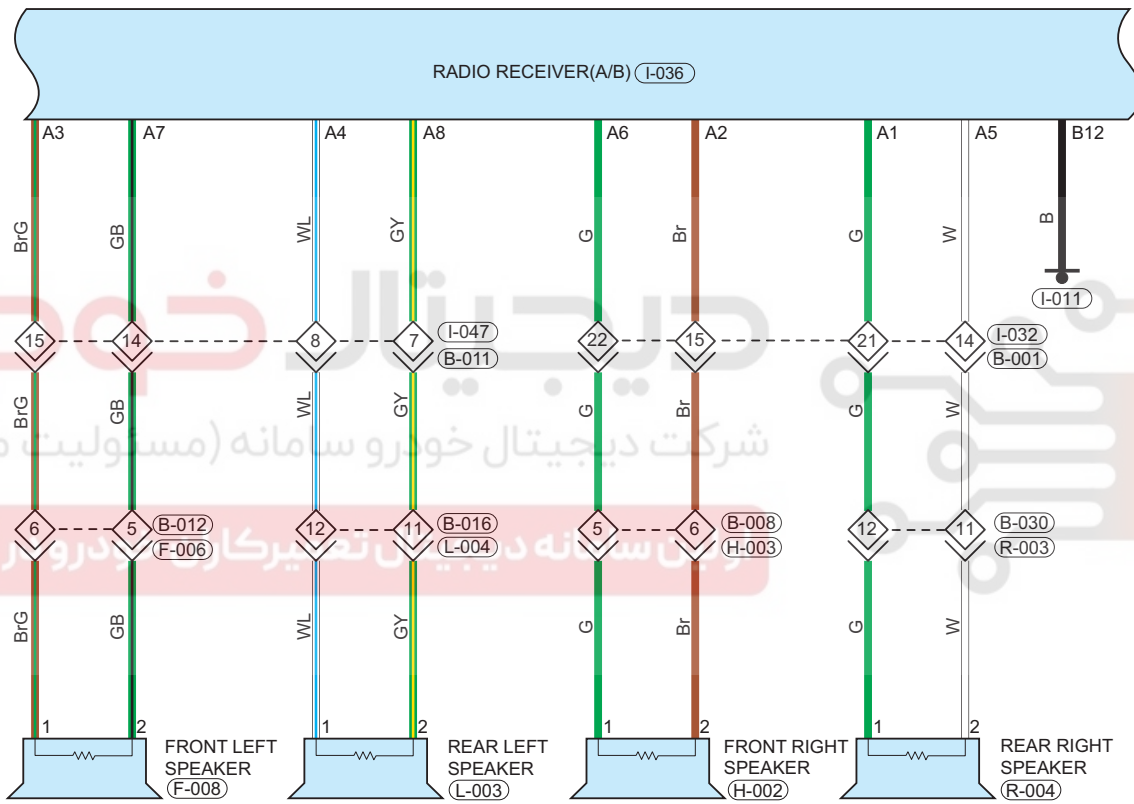

Audio System

Circuit Diagram (Page 1 of 3)

09

ET11092201

Parts Location

Connector Code	See Page	Connector Code	See Page	Connector Code	See Page
I-009	08-9	E-061	08-3	I-010	08-9
I-045	08-9	I-007	08-9	I-036	08-9

Fuse and Relay

Fuse/Relay	See Page	Fuse and Relay Box
RF16	06-15	Instrument Panel Fuse and Relay Box
RF26	06-15	Instrument Panel Fuse and Relay Box

Form of Connector

Connector Code	See Page	Connector Code	See Page	Connector Code	See Page
I-009	12-7	E-061	12-2	I-010	12-7
I-045	12-7	I-007	12-7	I-036	12-7

دیجیتال خودرو

شرکت دیجیتال خودرو سامانه (مسئولیت محدود)

اولین سامانه دیجیتال تعمیرکاران خودرو در ایران

Circuit Diagram (Page 2 of 3)

09

ET11092202

Parts Location

Connector Code	See Page	Connector Code	See Page	Connector Code	See Page
I-036	08-9	I-011	08-9	F-008	08-18
L-003	08-20	H-002	08-19	R-004	08-21