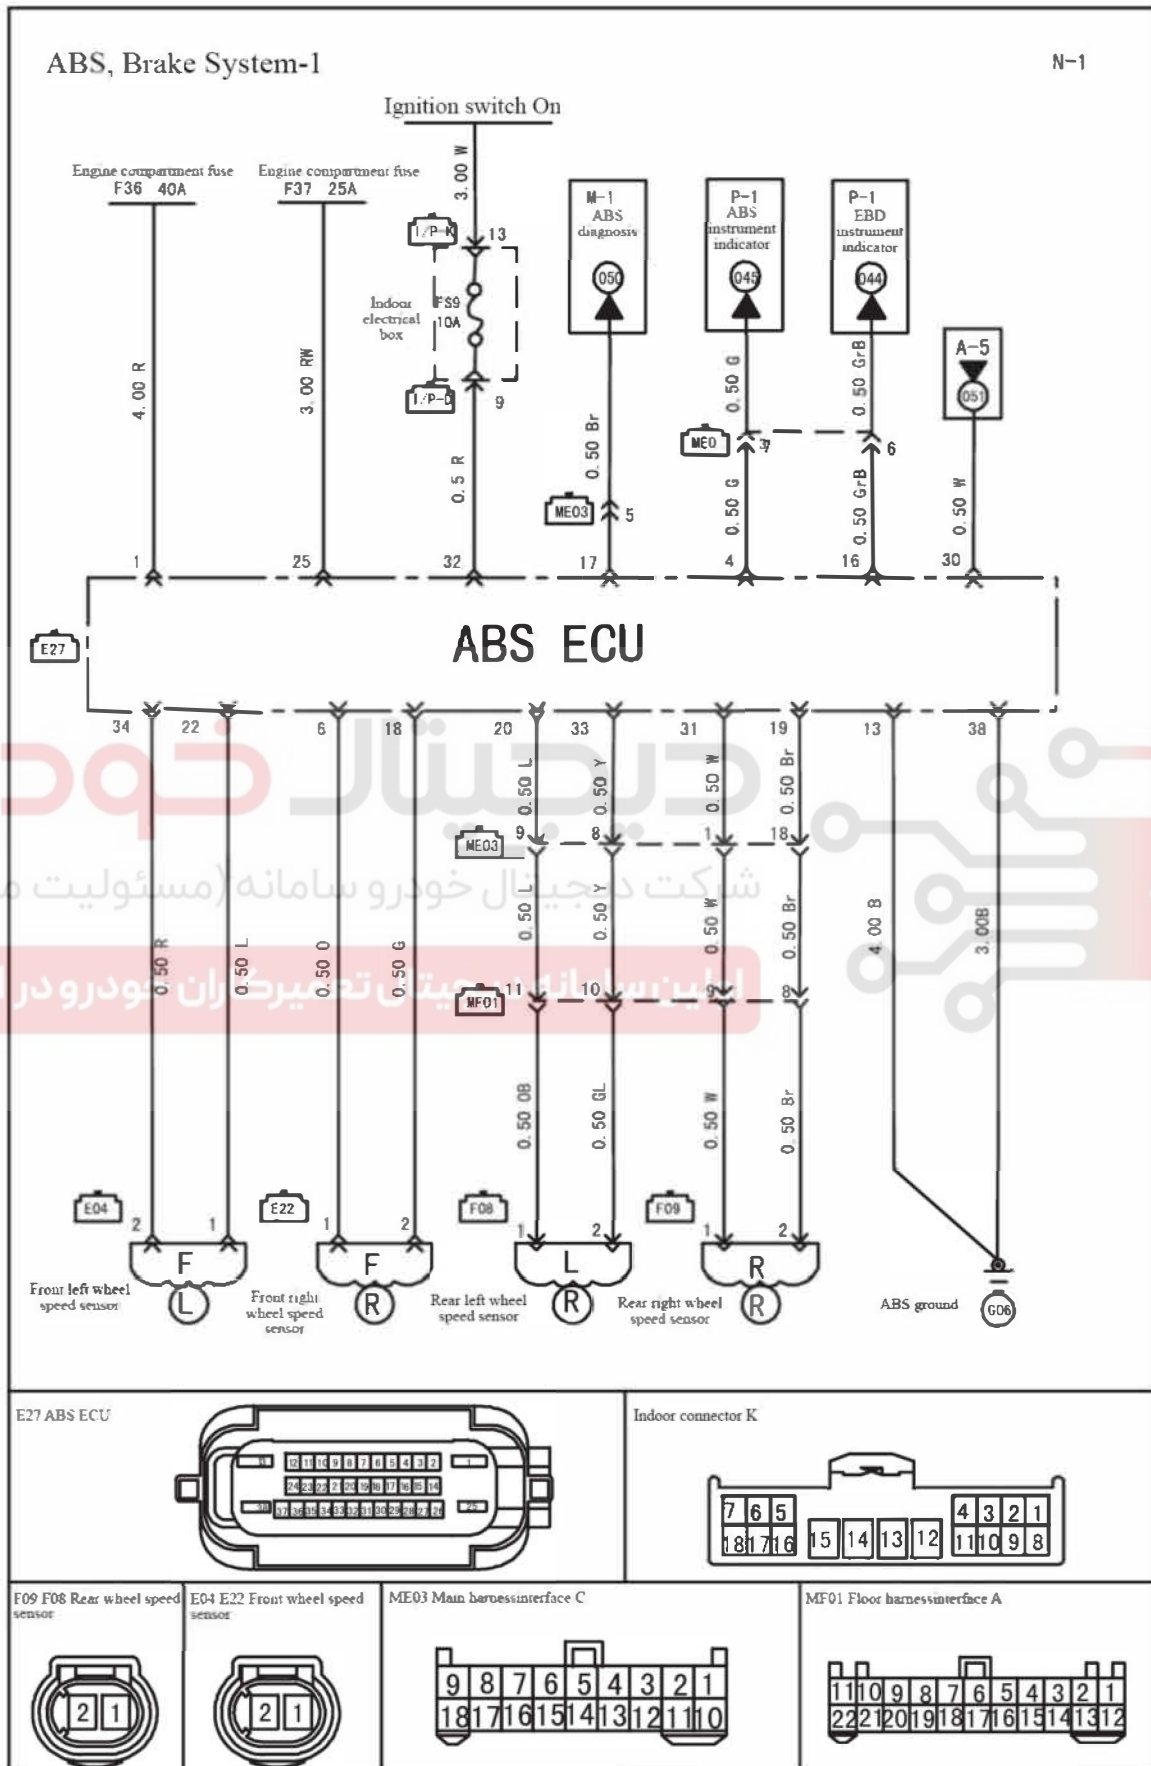

Wiring Diagrams

ABS, Brake System-2		N-2
Component position index		
Code of component	Name of component	
E27	ABS ECU	
F09	Rear left wheel speed sensor	
F08	Rear right wheel speed sensor	
E04	Front left wheel speed sensor	
E22	Front right wheel speed sensor	
Connector		
ME03		
MF01		
Ground point		
G06		