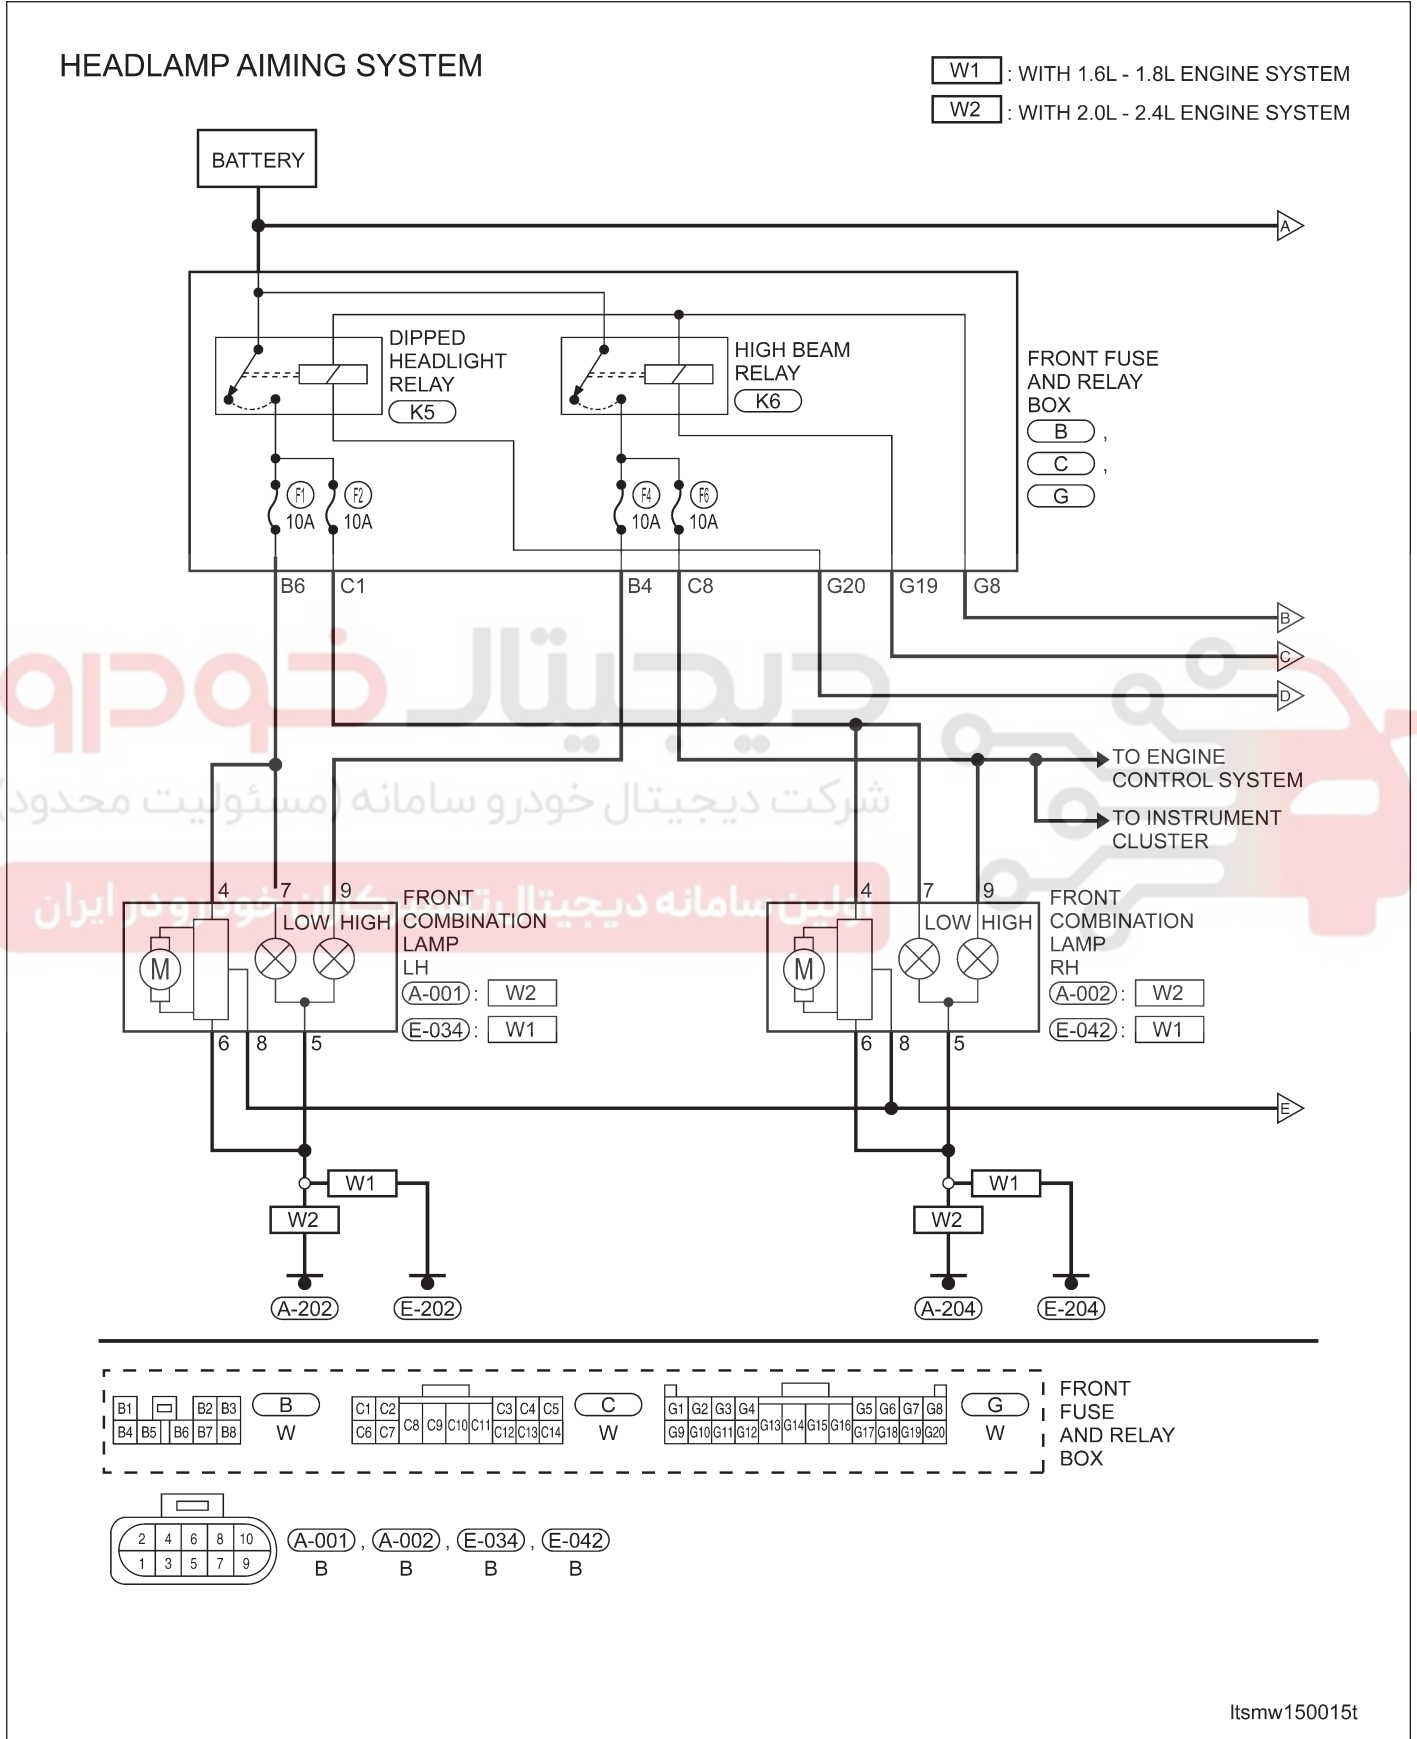

EXTERIOR LAMPS

Electrical Schematics

Headlamp Aiming System (Page 1 of 2)

EXTERIOR LAMPS

Headlamp Aiming System (Page 2 of 2)

Istsmw150016t