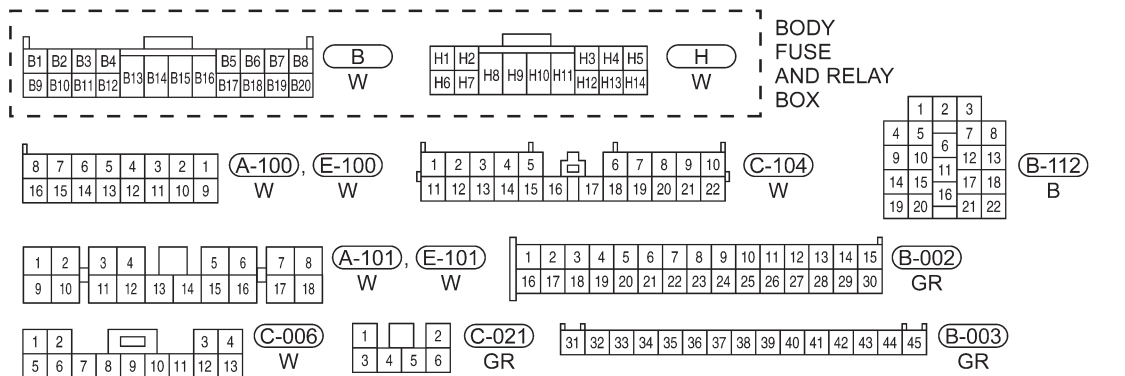

EXTERIOR LAMPS

Electrical Schematics

Headlamp Aiming System (Page 1 of 2)

EXTERIOR LAMPS

Headlamp Aiming System (Page 2 of 2)

Istsmw150016t