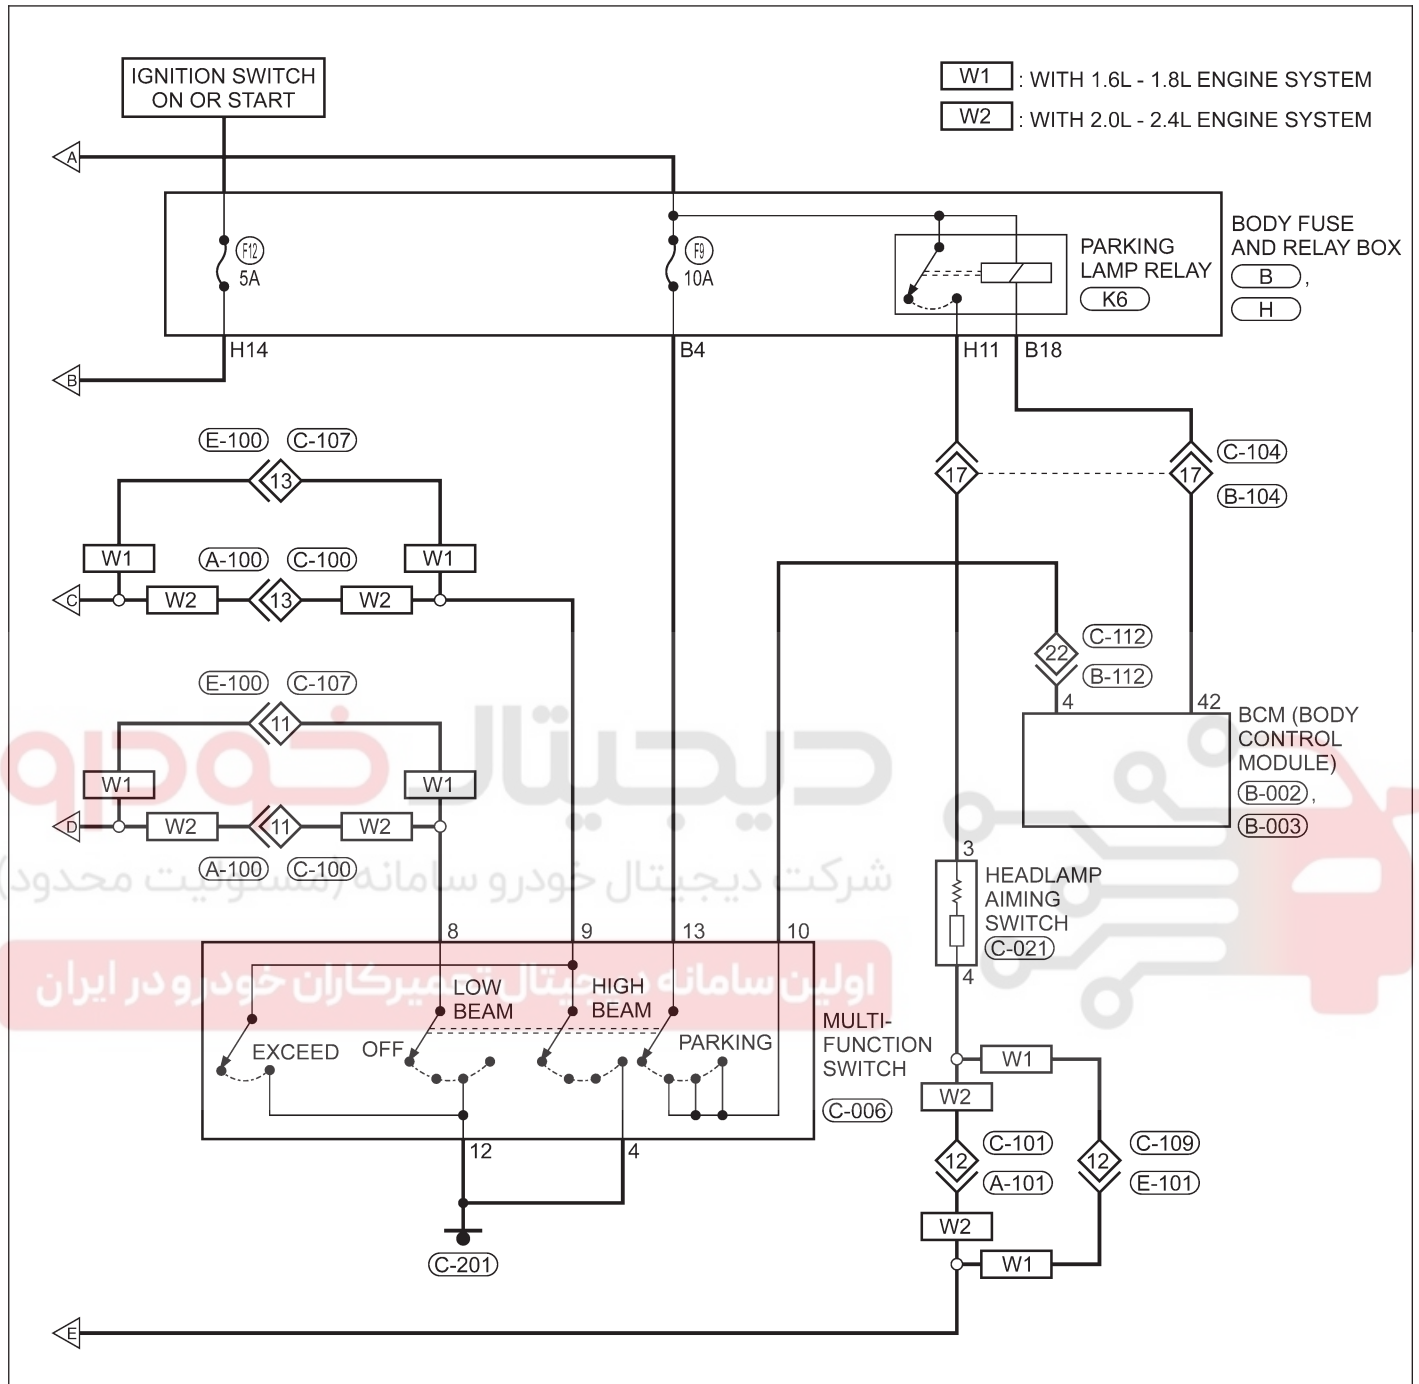

EXTERIOR LAMPS

Electrical Schematics

Headlamp Aiming System (Page 1 of 2)

EXTERIOR LAMPS

Headlamp Aiming System (Page 2 of 2)

Istsmw150016t