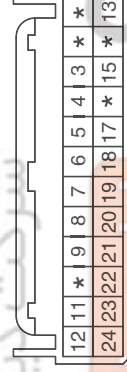

IMMOBILIZER CONTROL SYSTEM E377255E

IMMOBILIZER CONTROL SYSTEM (1)

SD954-1

IMMOBILIZER CONTROL SYSTEM

IMMOBILIZER CONTROL SYSTEM (2)

SD954-2

CGGA-A

AMP_ECU_60F_B

CBG-K

AMP_ECU_94F_B

CDD-K

AMP_ECU_94F_B

M19

KET_0901I_06M_W

BLANK

CGGM-K

AMP_ECU_94F_B

CUD-K

AMP_ECU_94F_B

M01-A

M09

KUM_CDR_05F_W

AMP_025_24F_W

BLANK