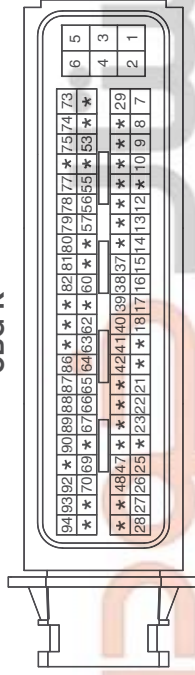

IMMOBILIZER CONTROL SYSTEM E377255E

IMMOBILIZER CONTROL SYSTEM (1)

SD954-1

IMMOBILIZER CONTROL SYSTEM

IMMOBILIZER CONTROL SYSTEM (2)

SD954-2

CGGA-A

AMP_ECU_60F_B

CBG-K

AMP_ECU_94F_B

CDD-K

AMP_ECU_94F_B

M19

KET_0901I_06M_W

BLANK

CGGM-K

AMP_ECU_94F_B

CUD-K

AMP_ECU_94F_B

M01-A

M09

KUM_CDR_05F_W

AMP_025_24F_W

BLANK