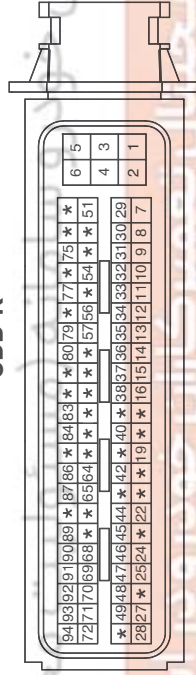

IMMOBILIZER CONTROL SYSTEM E377255E

IMMOBILIZER CONTROL SYSTEM (1)

SD954-1

IMMOBILIZER CONTROL SYSTEM

IMMOBILIZER CONTROL SYSTEM (2)

SD954-2

CGGA-A

AMP_ECU_60F_B

CBG-K

AMP_ECU_94F_B

CDD-K

AMP_ECU_94F_B

M19

KET_0901I_06M_W

BLANK

CGGM-K

AMP_ECU_94F_B

CUD-K

AMP_ECU_94F_B

M01-A

M09

KUM_CDR_05F_W

AMP_025_24F_W

BLANK