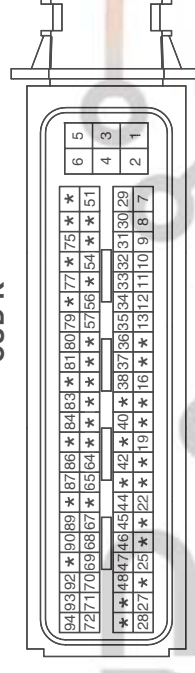

IMMOBILIZER CONTROL SYSTEM E377255E

IMMOBILIZER CONTROL SYSTEM (1)

SD954-1

IMMOBILIZER CONTROL SYSTEM

IMMOBILIZER CONTROL SYSTEM (2)

SD954-2

CGGA-A

AMP_ECU_60F_B

CBG-K

AMP_ECU_94F_B

CDD-K

AMP_ECU_94F_B

M19

KET_0901I_06M_W

BLANK

CGGM-K

AMP_ECU_94F_B

CUD-K

AMP_ECU_94F_B

M01-A

M09

KUM_CDR_05F_W

AMP_025_24F_W

BLANK