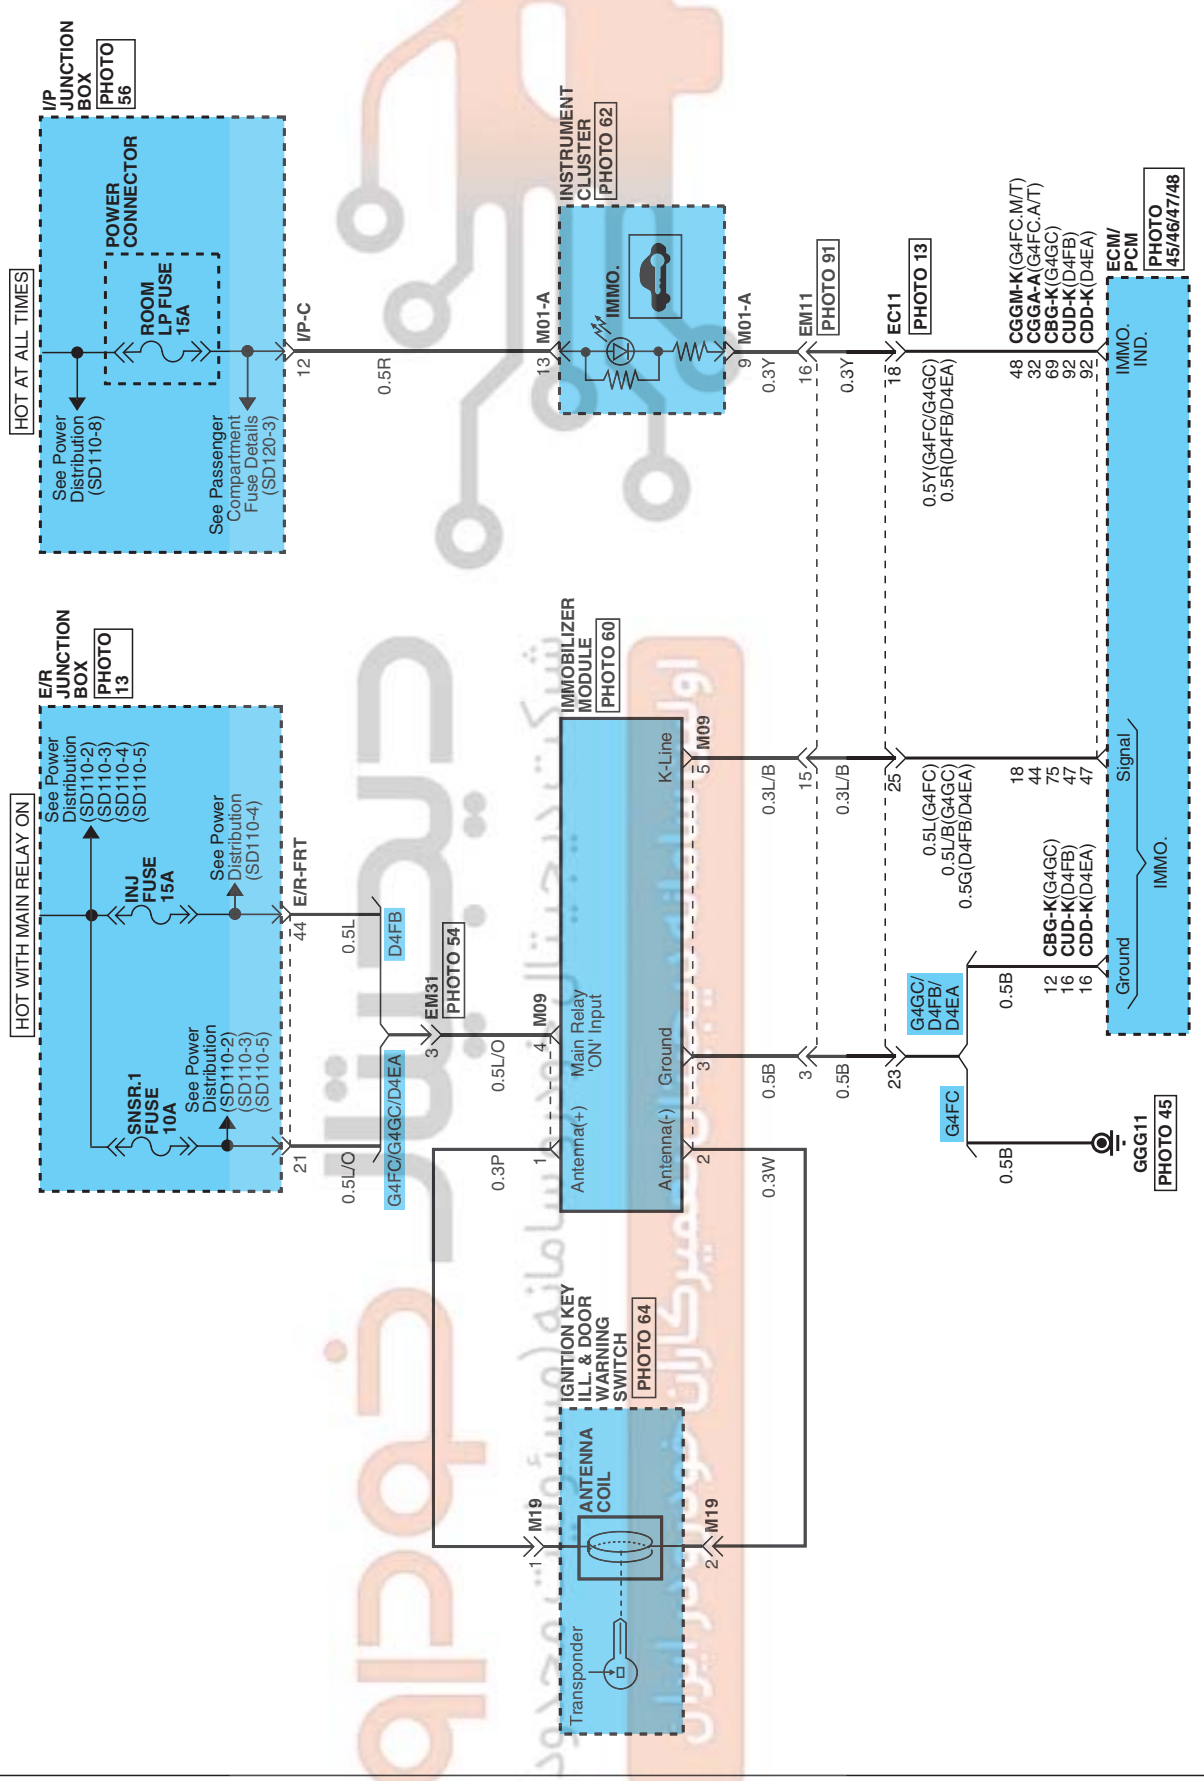

IMMOBILIZER CONTROL SYSTEM E377255E

IMMOBILIZER CONTROL SYSTEM (1)

SD954-1

IMMOBILIZER CONTROL SYSTEM

IMMOBILIZER CONTROL SYSTEM (2)

SD954-2

CGGA-A

AMP_ECU_60F_B

CBG-K

AMP_ECU_94F_B

CDD-K

AMP_ECU_94F_B

M19

KET_0901I_06M_W

BLANK

CGGM-K

AMP_ECU_94F_B

CUD-K

AMP_ECU_94F_B

M01-A

M09

KUM_CDR_05F_W

AMP_025_24F_W

BLANK