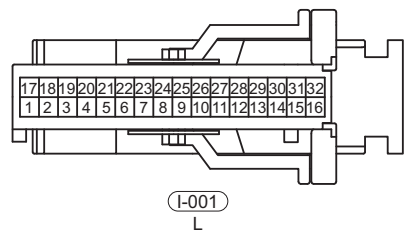

License Plate Light

EM1A350110