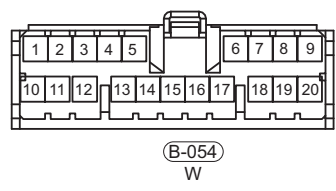

License Plate Light

EM1A350110