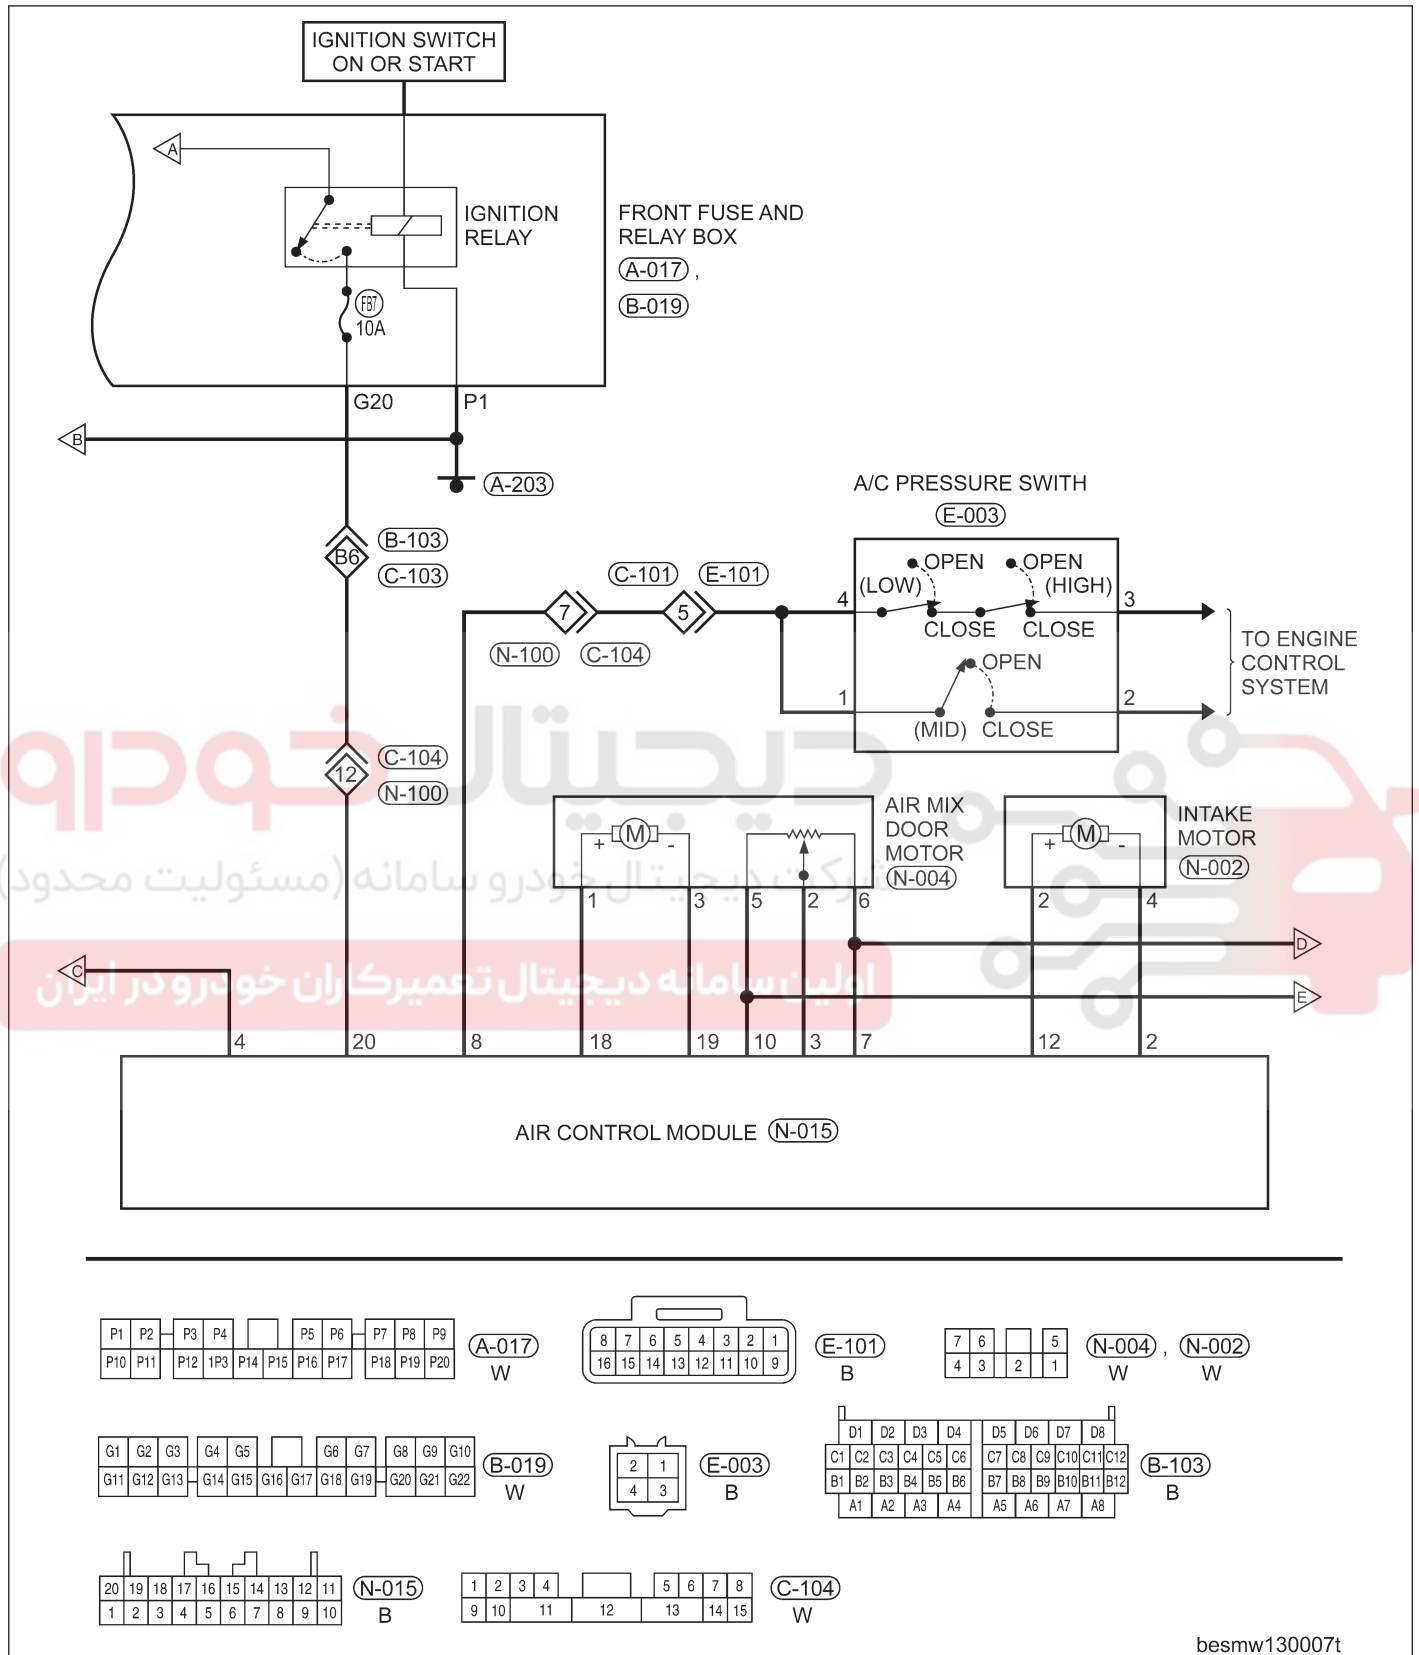

GENERAL INFORMATION

Electrical Schematics

Manual Temperature Control System (Page 1 of 3)

AIR CONDITIONER CONTROL - MANUAL

besmw130006t

GENERAL INFORMATION

Manual Temperature Control System (Page 2 of 3)

Manual Temperature Control System (Page 3 of 3)

besmw130008t