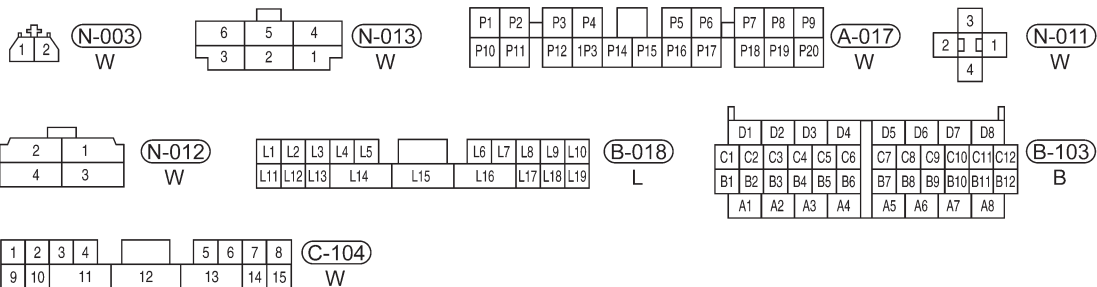

GENERAL INFORMATION

Electrical Schematics

Manual Temperature Control System (Page 1 of 3)

AIR CONDITIONER CONTROL - MANUAL

besmw130006t

GENERAL INFORMATION

Manual Temperature Control System (Page 2 of 3)

Manual Temperature Control System (Page 3 of 3)

besmw130008t