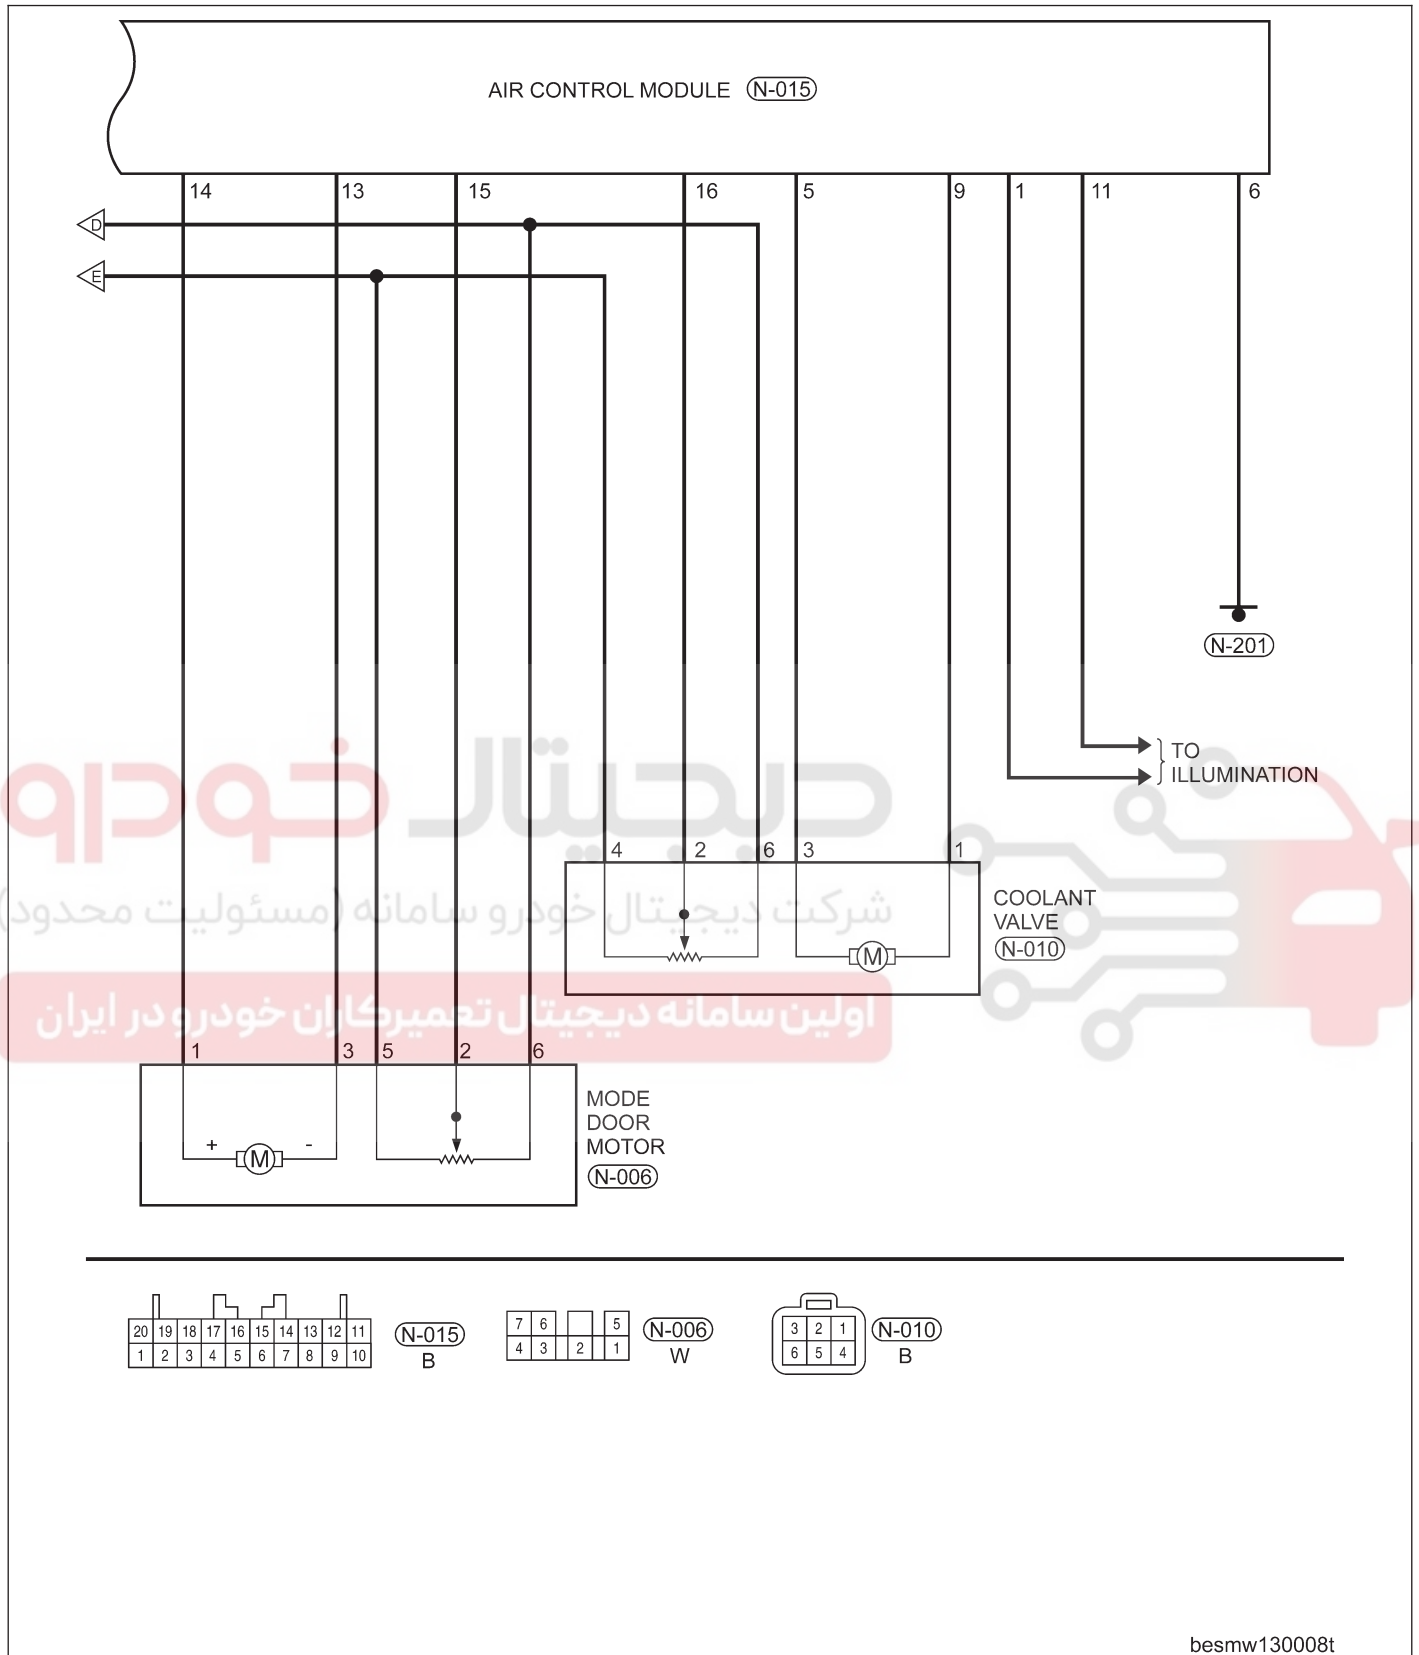

GENERAL INFORMATION

Electrical Schematics

Manual Temperature Control System (Page 1 of 3)

AIR CONDITIONER CONTROL - MANUAL

besmw130006t

GENERAL INFORMATION

Manual Temperature Control System (Page 2 of 3)

Manual Temperature Control System (Page 3 of 3)

besmw130008t