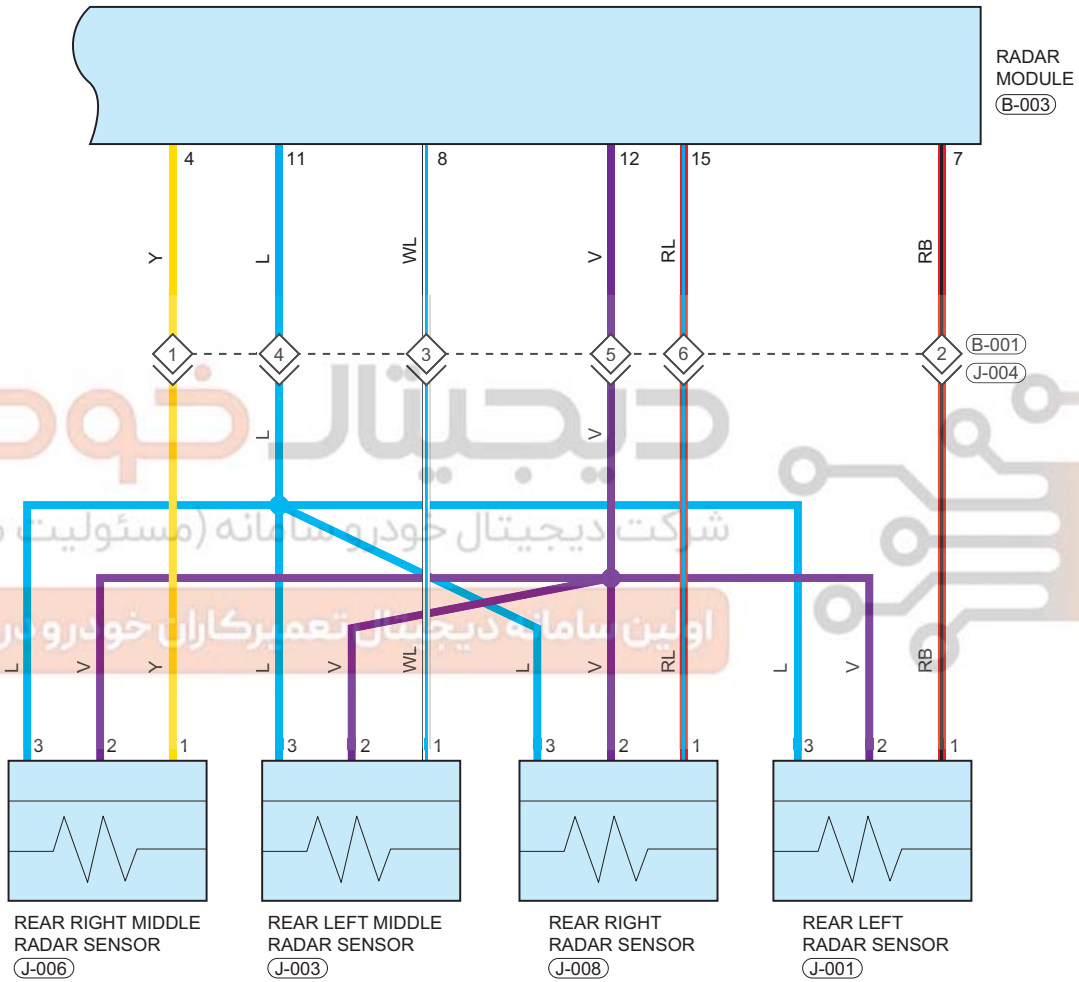

Circuit Diagram (Page 2 of 2)

09

PME002001