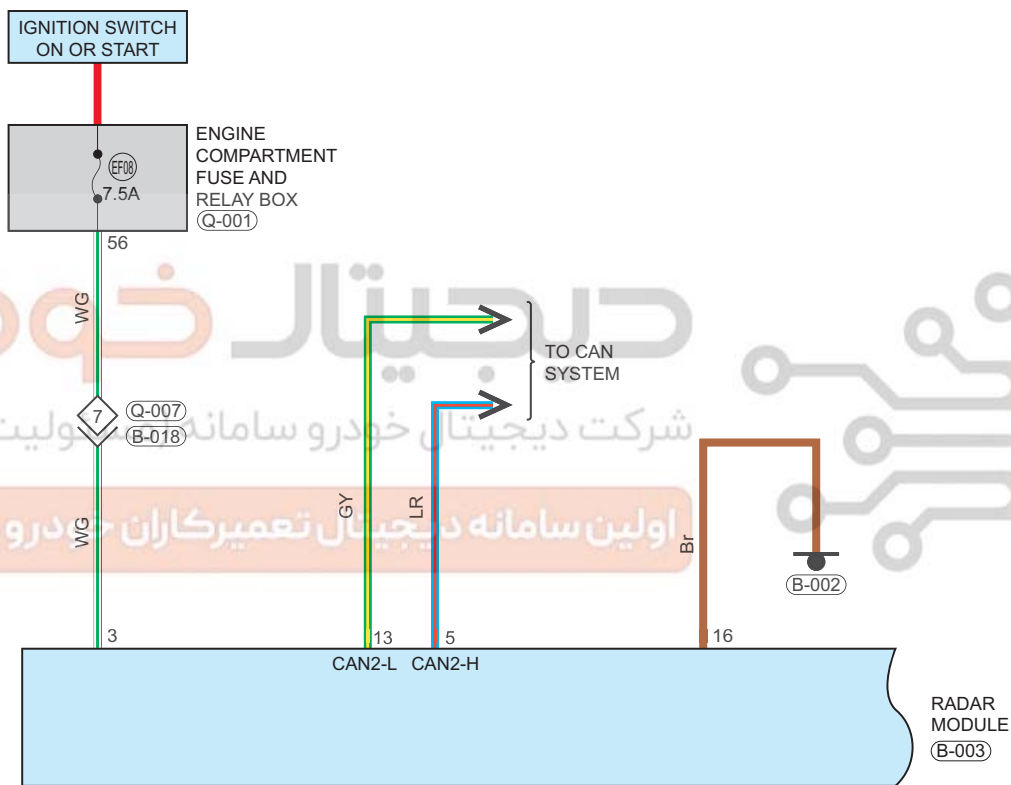

# Radar System

Circuit Diagram (Page 1 of 2)

09

**Parts Location**

Connector Code	See Page	Connector Code	See Page	Connector Code	See Page
Q-001	08-10	B-003	08-36	B-002	08-36

**Fuse and Relay**

Fuse/Relay	See Page	Fuse and Relay Box
EF08	06-2	Engine Compartment Fuse and Relay Box

**Location of Junction Connector**

Connector Code	See Page	Connector Code	See Page	Connector Code	See Page
Q-007, B-018	08-10, 08-36				

**Form of Connector**

Connector Code	See Page	Connector Code	See Page	Connector Code	See Page
Q-001	12-17	B-003	12-8	B-002	12-8
Q-007, B-018	12-17, 12-8				