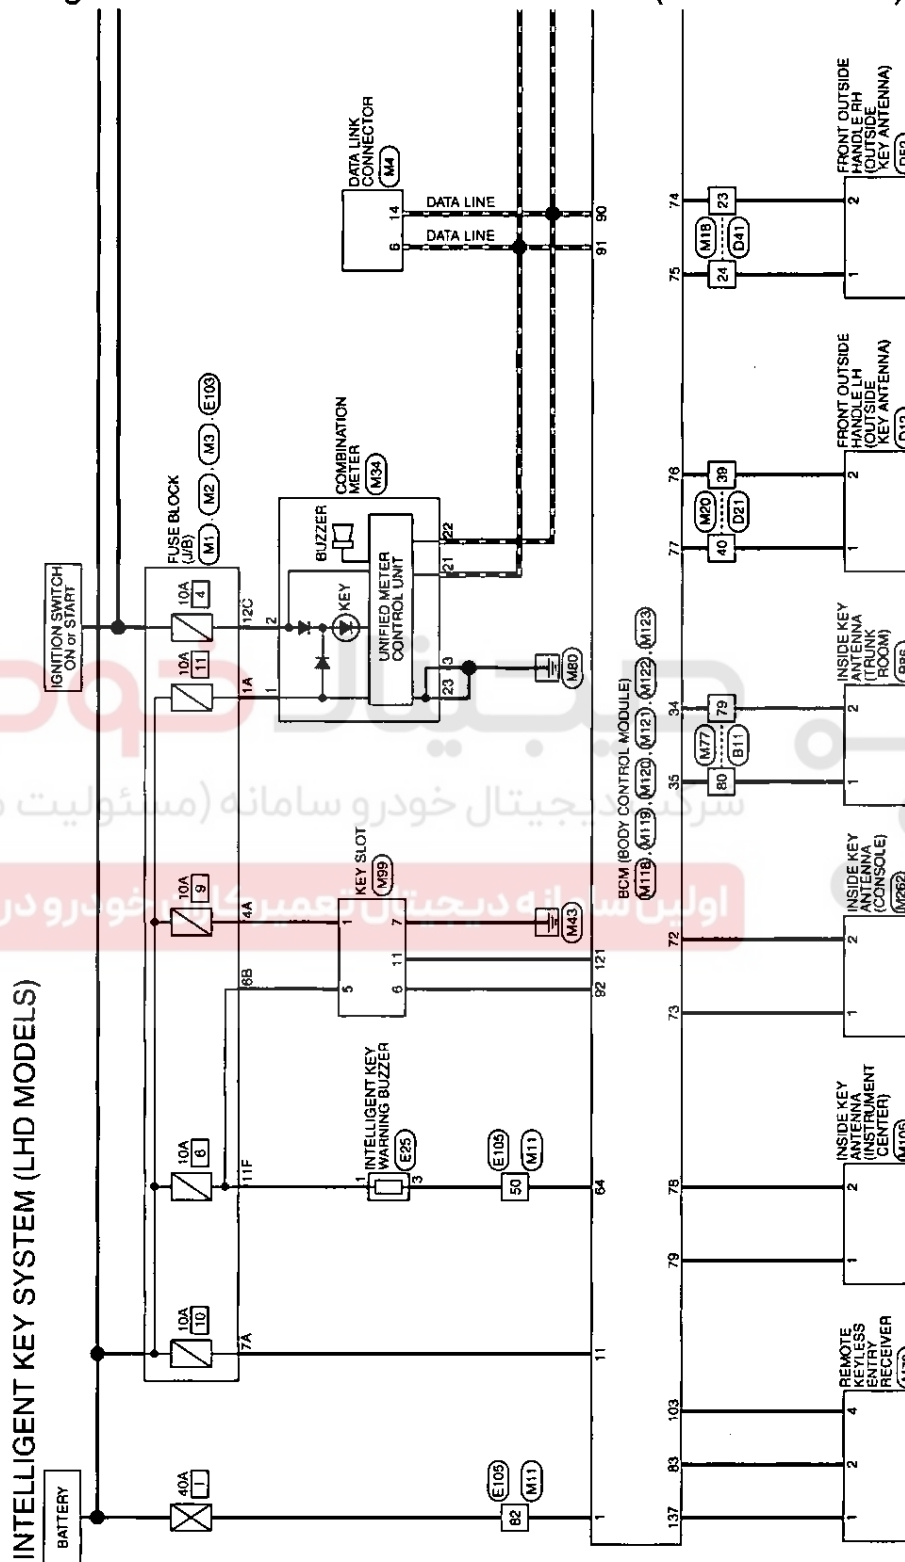

INTELLIGENT KEY SYSTEM

< COMPONENT DIAGNOSIS >

[WITH INTELLIGENT KEY SYSTEM]

INTELLIGENT KEY SYSTEM

Wiring Diagram - INTELLIGENT KEY SYSTEM (LHD MODELS) -

INFOID:0000000004550582

A
B
C
D
E
F
G
H
I
J
DLK
L
M
N
O
P