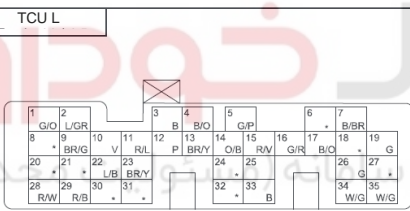

TTT

TTT

TCU R

AT gearshift actuator solenoid valve

AT transmission fluid temperature sensor & speed sensor