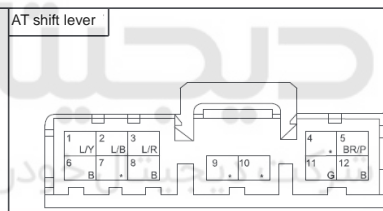

TTT

TTT

TCU R

AT gearshift actuator solenoid valve

AT transmission fluid temperature sensor & speed sensor