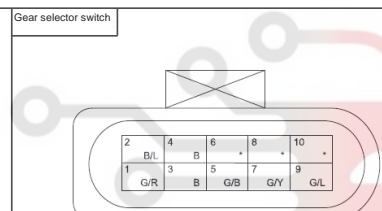

TTT

TTT

TCU R

AT gearshift actuator solenoid valve

AT transmission fluid temperature sensor & speed sensor