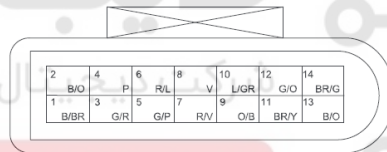

TTT

TCU R

AT gearshift actuator solenoid valve