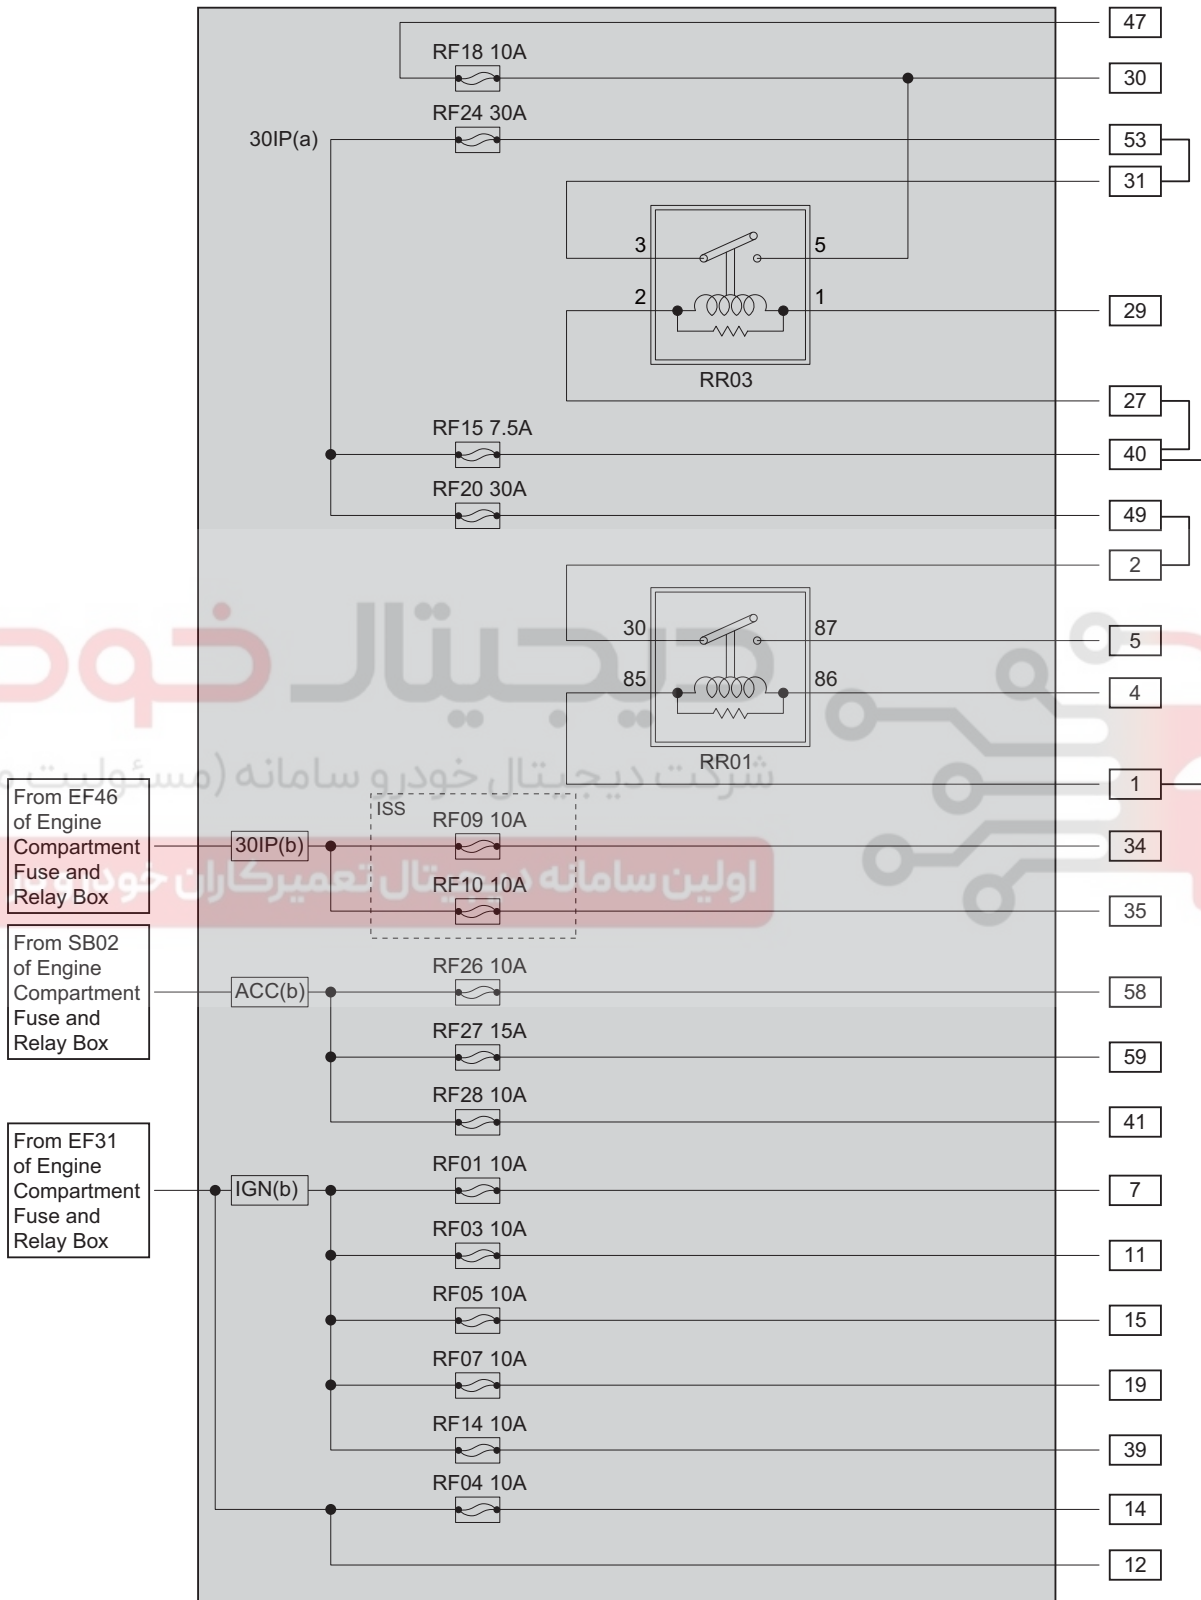

Instrument Panel Fuse and Relay Box

Location of Instrument Panel Fuse and Relay Box

06

EWD025001

Fuse and Relay Layout in Instrument Panel Fuse and Relay Box

EWD026001

06 - FUSE AND RELAY

Instrument Panel Fuse Description

No.	Description	No.	Description
RF01	BCM & Instrument Cluster & Gateway	RF15	Defrost Relay & EPB & Panoramic Image Module & OBD Diagnostic Interface & Sub-instrumentation Switch & Kick Wire Sensor
RF02	-	RF16	-
RF03	EPS & Angle Sensor	RF17	-
RF04	Multi-View Camera System	RF18	A/C Control Panel & Defrost Work Feedback
RF05	Airbag Module	RF19	-
RF06	-	RF20	Rrly01 Blower RLY
RF07	A/C Control Panel & Radio Contrl Module & Head Lamps Adjust Sw Power & TBOX & Shift Lever (DCT)	RF21	-
RF08	-	RF22	-
RF09	A/C Control Panel & Radio Contrl Module & TBOX & DCDC	RF23	-
RF10	Instrument Cluster	RF24	Rrly03 Defrost RLY
RF11	-	RF25	-
RF12	-	RF26	BCM & Radio & Power Rear View Mirror Switch
RF13	-	RF27	Cigarette Lighter
RF14	Tachograph	RF28	Spare Power

06

اولین سامانه دیجیتال تعمیرکاران خودرو در ایران

Instrument Panel Fuse and Relay Box Inner Circuit

Circuit Diagram (Page 1 of 1)

EWD027001