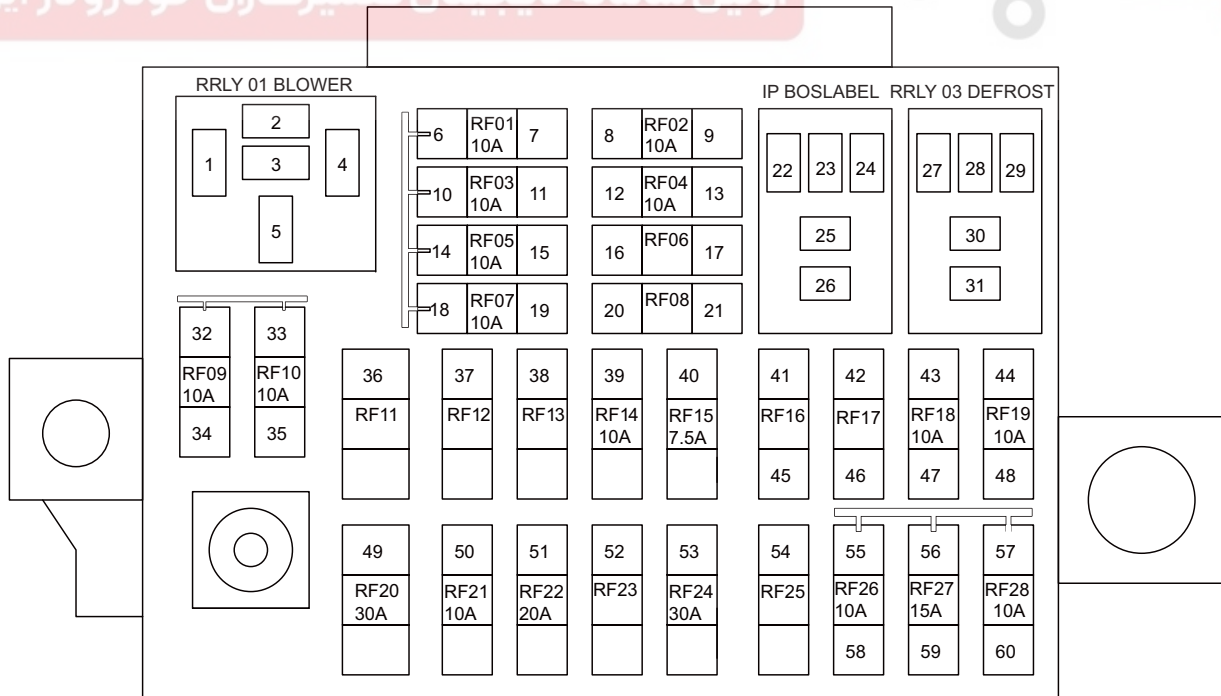

Instrument Panel Fuse and Relay Box

Location of Instrument Panel Fuse and Relay Box

06

EWD025001

Fuse and Relay Layout in Instrument Panel Fuse and Relay Box

EWD026001

06 - FUSE AND RELAY

Instrument Panel Fuse Description

No.	Description	No.	Description
RF01	BCM & Instrument Cluster & Gateway	RF15	Defrost Relay & EPB & Panoramic Image Module & OBD Diagnostic Interface & Sub-instrumentation Switch & Kick Wire Sensor
RF02	-	RF16	-
RF03	EPS & Angle Sensor	RF17	-
RF04	Multi-View Camera System	RF18	A/C Control Panel & Defrost Work Feedback
RF05	Airbag Module	RF19	-
RF06	-	RF20	Rrly01 Blower RLY
RF07	A/C Control Panel & Radio Contrl Module & Head Lamps Adjust Sw Power & TBOX & Shift Lever (DCT)	RF21	-
RF08	-	RF22	-
RF09	A/C Control Panel & Radio Contrl Module & TBOX & DCDC	RF23	-
RF10	Instrument Cluster	RF24	Rrly03 Defrost RLY
RF11	-	RF25	-
RF12	-	RF26	BCM & Radio & Power Rear View Mirror Switch
RF13	-	RF27	Cigarette Lighter
RF14	Tachograph	RF28	Spare Power

06

اولین سامانه دیجیتال تعمیرکاران خودرو در ایران

Instrument Panel Fuse and Relay Box Inner Circuit

Circuit Diagram (Page 1 of 1)

EWD027001