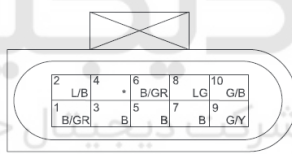

Light switch

BCM X2-A

BCM X4

Left headlamp

Right headlamp

Left lower protective plate switch

Light switch

BCM B