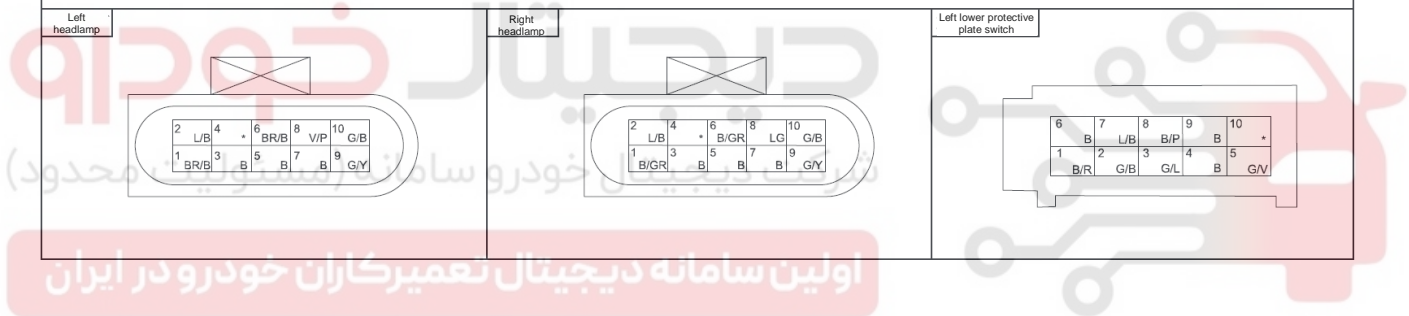

Light switch

BCM X2-A

BCM X4

Left headlamp

Right headlamp

Left lower protective plate switch

Light switch

BCM B