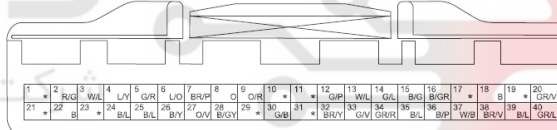

Light switch

BCM X2-A

BCM X4

Left headlamp

Right headlamp

Left lower protective plate switch

Light switch

BCM B