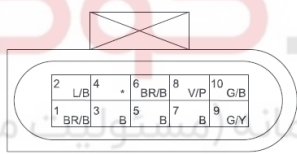

Light switch

BCM X2-A

BCM X4

Left headlamp

Right headlamp

Left lower protective plate switch

Light switch

BCM B