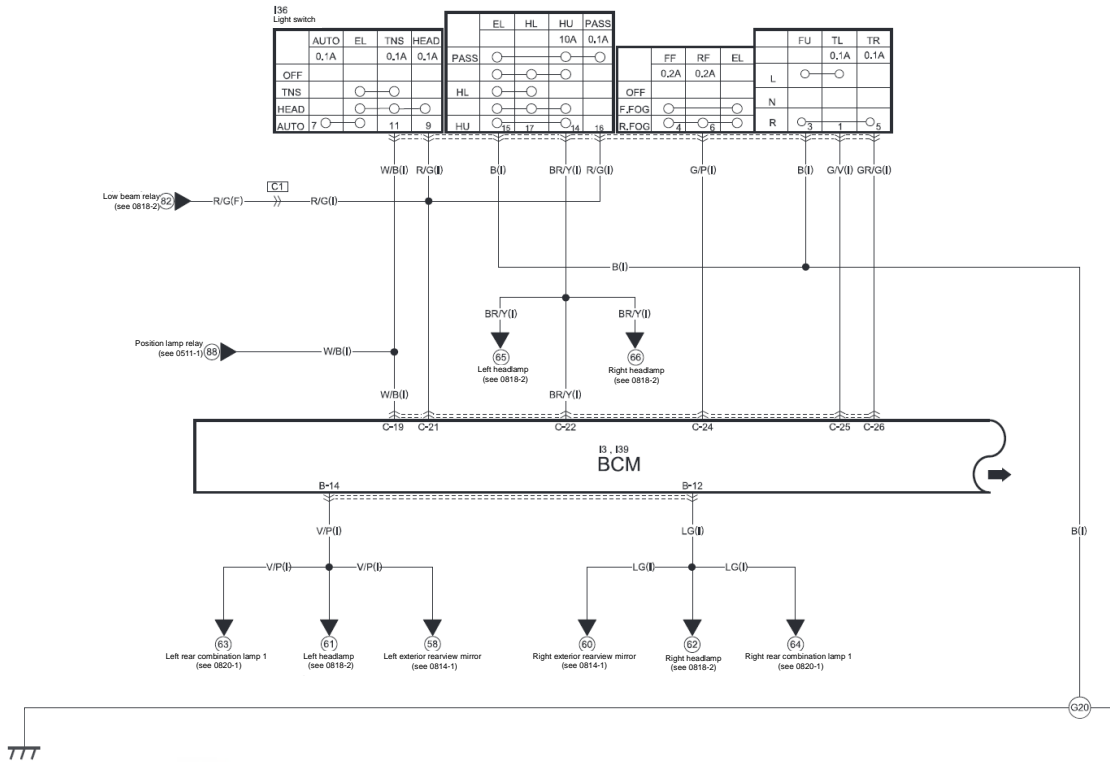

Light switch

BCM X2-A

BCM X4

Left headlamp

Right headlamp

Left lower protective plate switch

Light switch

BCM B

BCM C