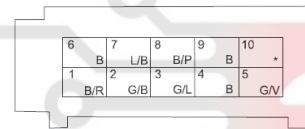

Light switch

BCM X2-A

BCM X4

Left headlamp

Right headlamp

Left lower protective plate switch

Light switch

BCM B