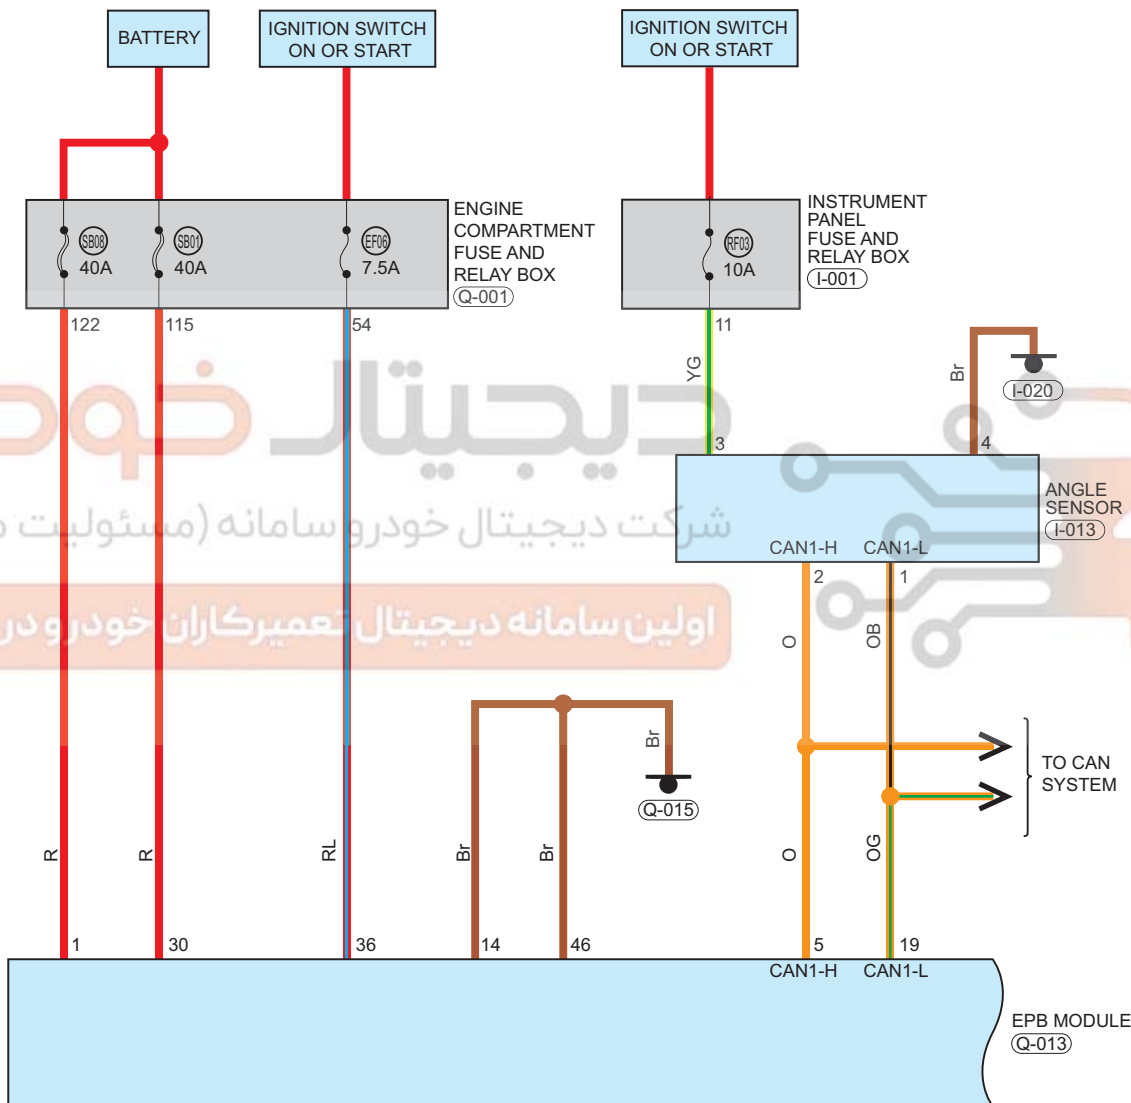

ESP (EPB) (DCT)

Circuit Diagram (Page 1 of 4)

09

Parts Location

Connector Code	See Page	Connector Code	See Page	Connector Code	See Page
Q-001	08-10	I-001	08-23	I-013	08-23
Q-015	08-10	Q-013	08-10	I-020	08-23

Fuse and Relay

Fuse/Relay	See Page	Fuse and Relay Box
SB01	06-2	Engine Compartment Fuse And Relay Box
SB08	06-2	Engine Compartment Fuse And Relay Box
EF06	06-2	Engine Compartment Fuse And Relay Box
RF03	06-8	Instrument Panel Fuse and Relay Box