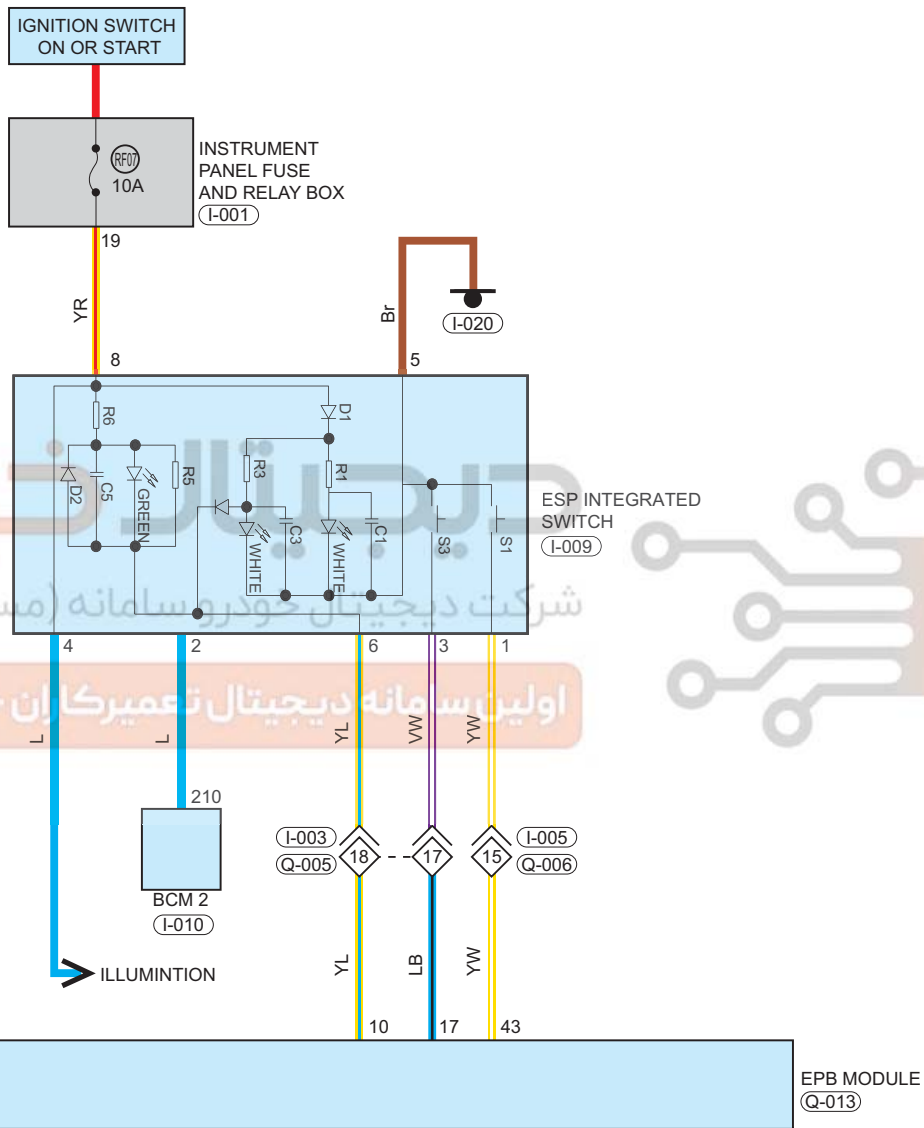

دیجیتال خودرو

شرکت دیجیتال خودرو سامانه (مسئولیت محدود)

اولین سامانه دیجیتال تعمیرکاران خودرو در ایران

Circuit Diagram (Page 3 of 4)

09

BCE003001

Parts Location

Connector Code	See Page	Connector Code	See Page	Connector Code	See Page
I-001	08-23	I-020	08-23	I-027	08-23
B-034	08-36	Q-013	08-10		

Fuse and Relay

Fuse/Relay	See Page	Fuse and Relay Box
RF15	06-8	Instrument Panel Fuse and Relay Box

Location of Junction Connector

Connector Code	See Page	Connector Code	See Page	Connector Code	See Page
I-003, Q-005	08-23, 08-10	B-018, Q-007	08-36, 08-10		

Form of Connector

Connector Code	See Page	Connector Code	See Page	Connector Code	See Page
I-001	12-4	I-020	12-4	I-027	12-4
B-034	12-8	Q-013	12-17	I-003, Q-005	12-4, 12-17
B-018, Q-007	12-8, 12-17				

Circuit Diagram (Page 4 of 4)