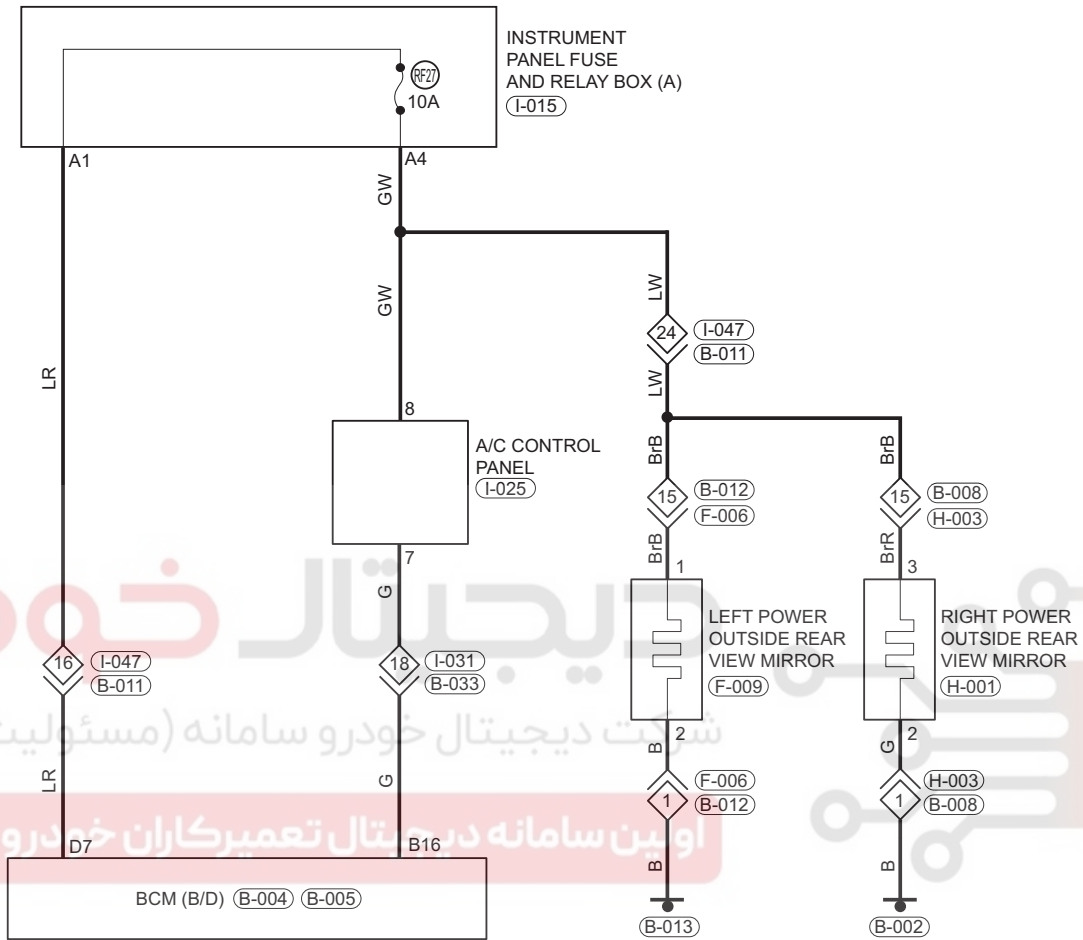

Circuit Diagram

Power Rear View Mirror Control System (Page 1 of 2)

57

ET11440010

Power Rear View Mirror Control System (Page 2 of 2)

57

ET11440020