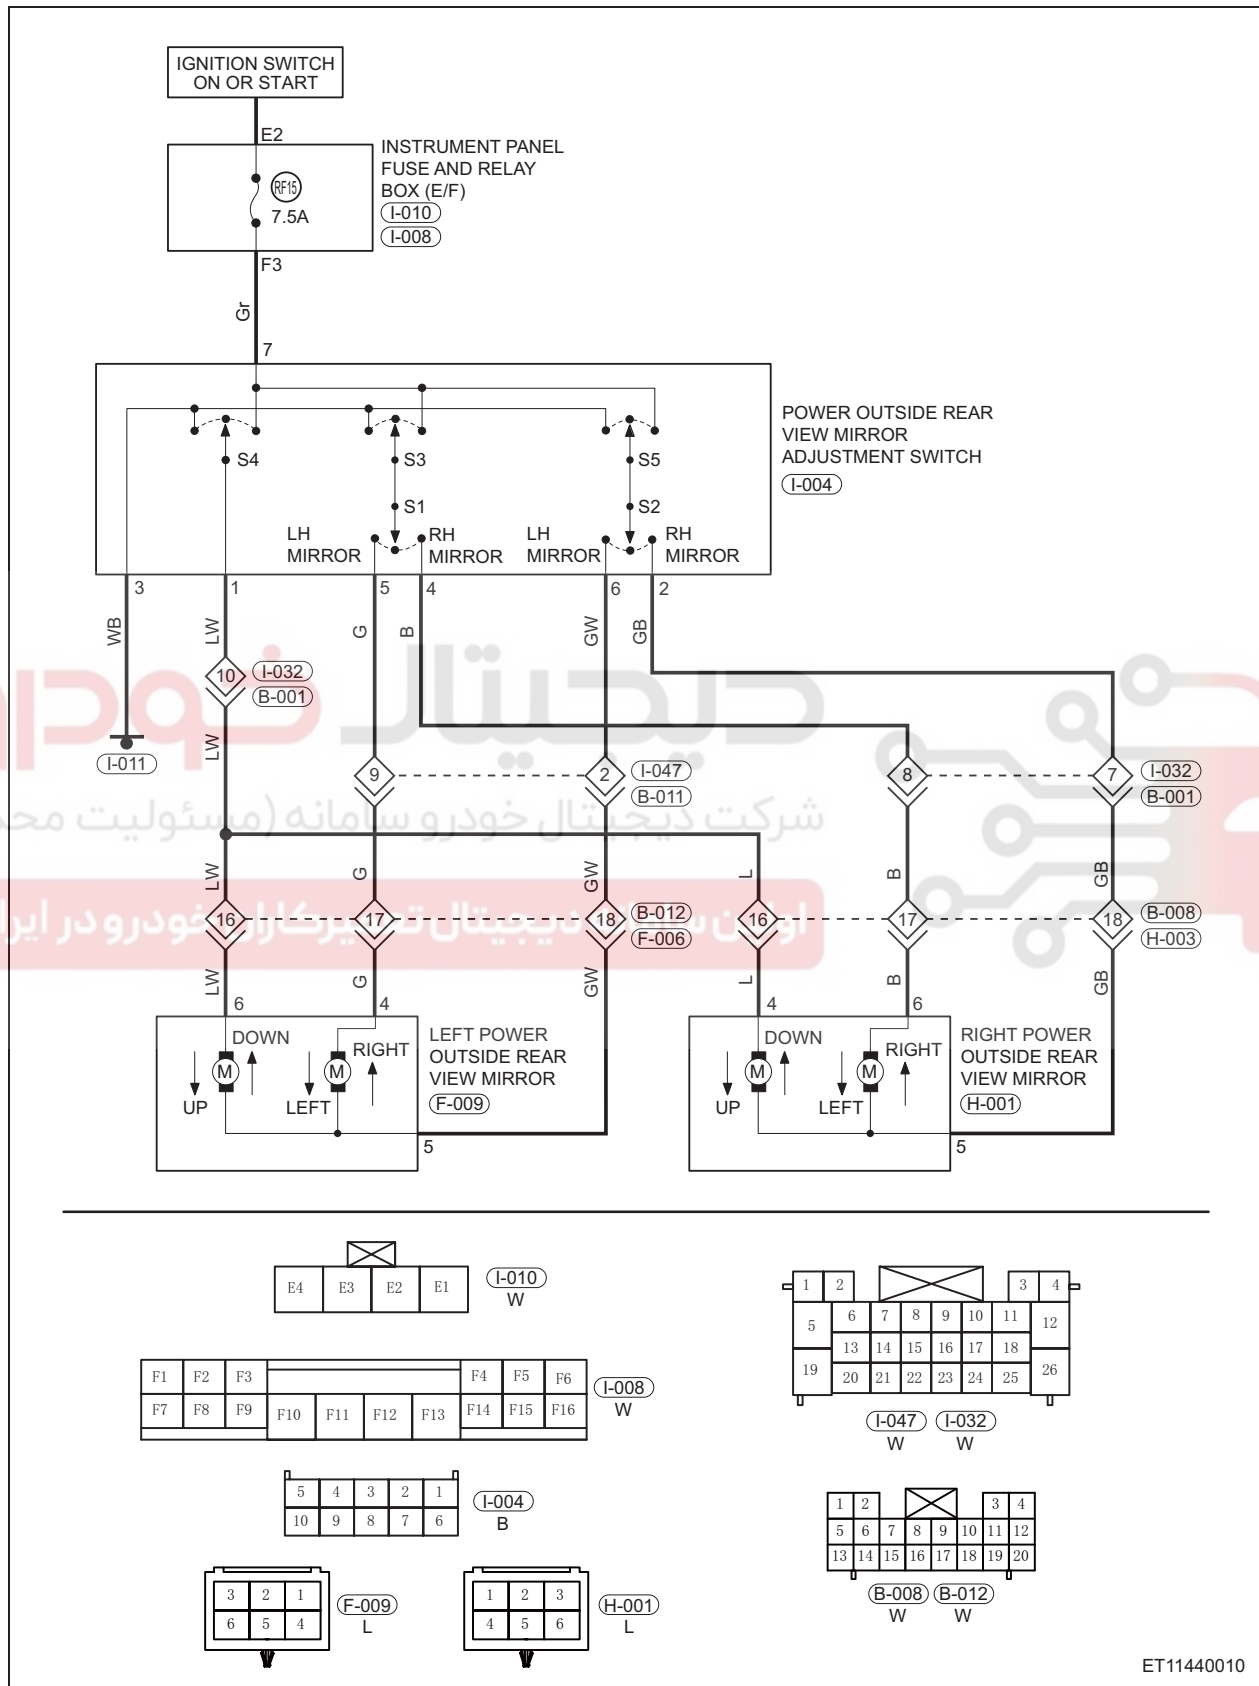

Circuit Diagram

Power Rear View Mirror Control System (Page 1 of 2)

57

ET11440010

Power Rear View Mirror Control System (Page 2 of 2)

57

ET11440020