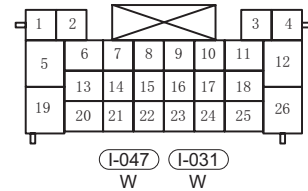

Circuit Diagram

Power Rear View Mirror Control System (Page 1 of 2)

57

ET11440010

Power Rear View Mirror Control System (Page 2 of 2)

57

ET11440020