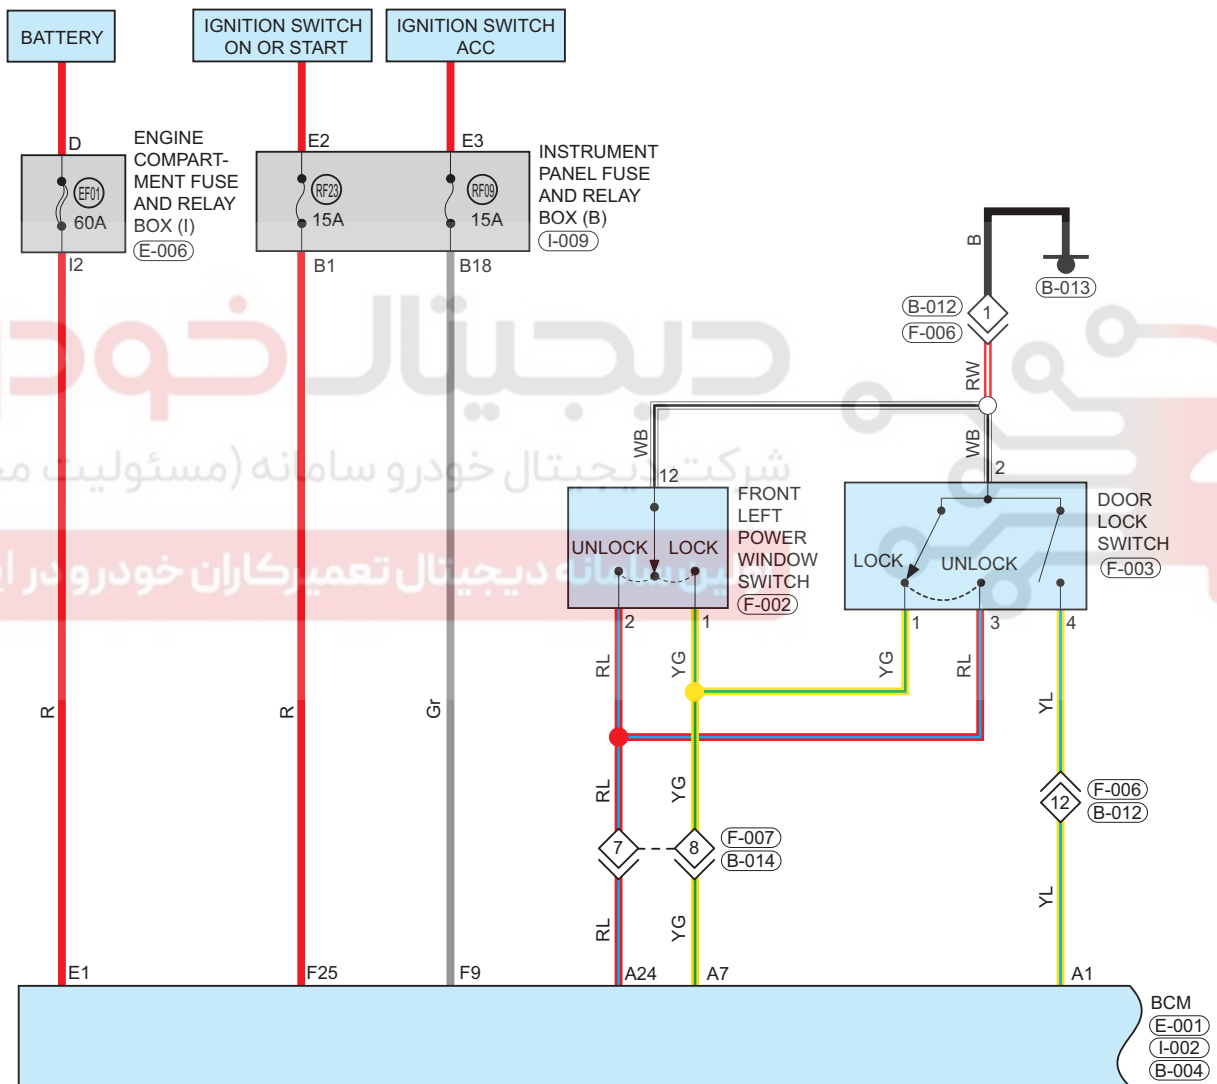

Door Lock

Circuit Diagram (Page 1 of 3)

09

ET11092001

Parts Location

Connector Code	See Page	Connector Code	See Page	Connector Code	See Page
E-006	08-3	I-009	08-9	B-013	08-13
F-003	08-18	F-002	08-18	E-001	08-3
I-002	08-9	B-004	08-13		

Fuse and Relay

Fuse/Relay	See Page	Fuse and Relay Box
EF01	06-4	Engine Compartment Fuse and Relay Box
RF09	06-15	Instrument Panel Fuse and Relay Box
RF23	06-15	Instrument Panel Fuse and Relay Box

Location of Junction Connector

Connector Code	See Page	Connector Code	See Page	Connector Code	See Page
B-012, F-006	08-13, 08-18	F-007, B-014	08-18, 08-13		

Form of Connector

Connector Code	See Page	Connector Code	See Page	Connector Code	See Page
E-006	12-2	I-009	12-7	B-013	12-10
F-003	12-12	F-002	12-12	E-001	12-2
I-002	12-7	B-004	12-10	B-012, F-006	12-10, 12-12
F-007, B-014	12-12, 12-10				

Circuit Diagram (Page 2 of 3)

دیجیتال خودرو سامانه (مسئولیت محدود)
شرکت دیجیتال خودرو سامانه (مسئولیت محدود)
تولید سامانه دیجیتال خودرو کاران خودرو در ایران

09

ET11092002

Parts Location

Connector Code	See Page	Connector Code	See Page	Connector Code	See Page
B-006	08-13	F-005	08-18	H-005	08-19
L-002	08-20	R-005	08-21	T-009	08-22