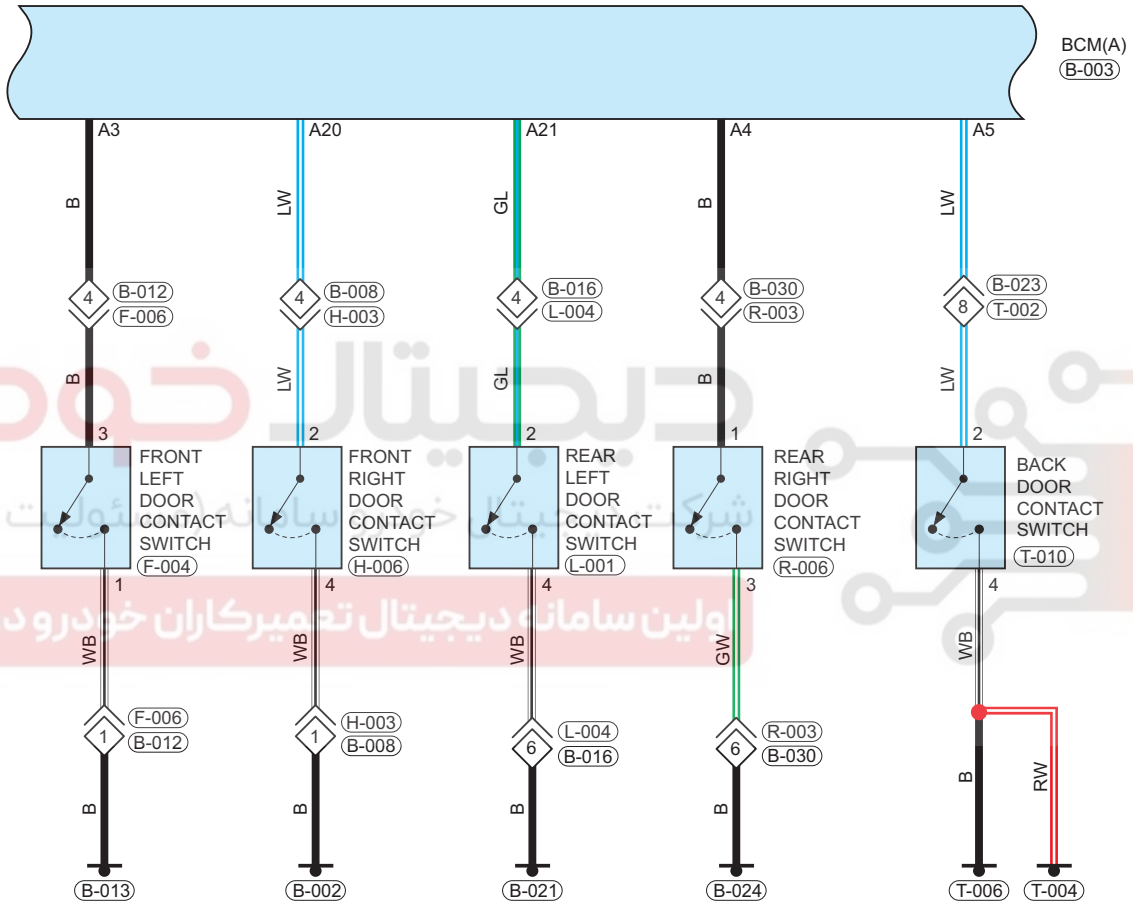

Parts Location

Connector Code	See Page	Connector Code	See Page	Connector Code	See Page
B-006	08-13	F-005	08-18	H-005	08-19
L-002	08-20	R-005	08-21	T-009	08-22

Location of Junction Connector

Connector Code	See Page	Connector Code	See Page	Connector Code	See Page
B-012, F-006	08-13, 08-18	B-008, H-003	08-13, 08-19	B-016, L-004	08-13, 08-20
B-030, R-003	08-13, 08-21	B-023, T-002	08-13, 08-22		

Form of Connector

Connector Code	See Page	Connector Code	See Page	Connector Code	See Page
B-006	12-10	F-005	12-12	H-005	12-13
L-002	12-14	R-005	12-14	T-009	12-15
B-012, F-006	12-10, 12-12	B-008, H-003	12-10, 12-13	B-016, L-004	12-10, 12-14
B-030, R-003	12-10, 12-14	B-023, T-002	12-10, 12-15		

شرکت دیجیتال خودرو سامانه (مسئولیت محدود)

اولین سامانه دیجیتال تعمیرکاران خودرو در ایران

Circuit Diagram (Page 3 of 3)

دیجیتال خودرو
شرکت پارس خودرو (محدود)
اولین سامانه دیجیتال تعمیرکاران خودرو در ایران

09

ET11092003