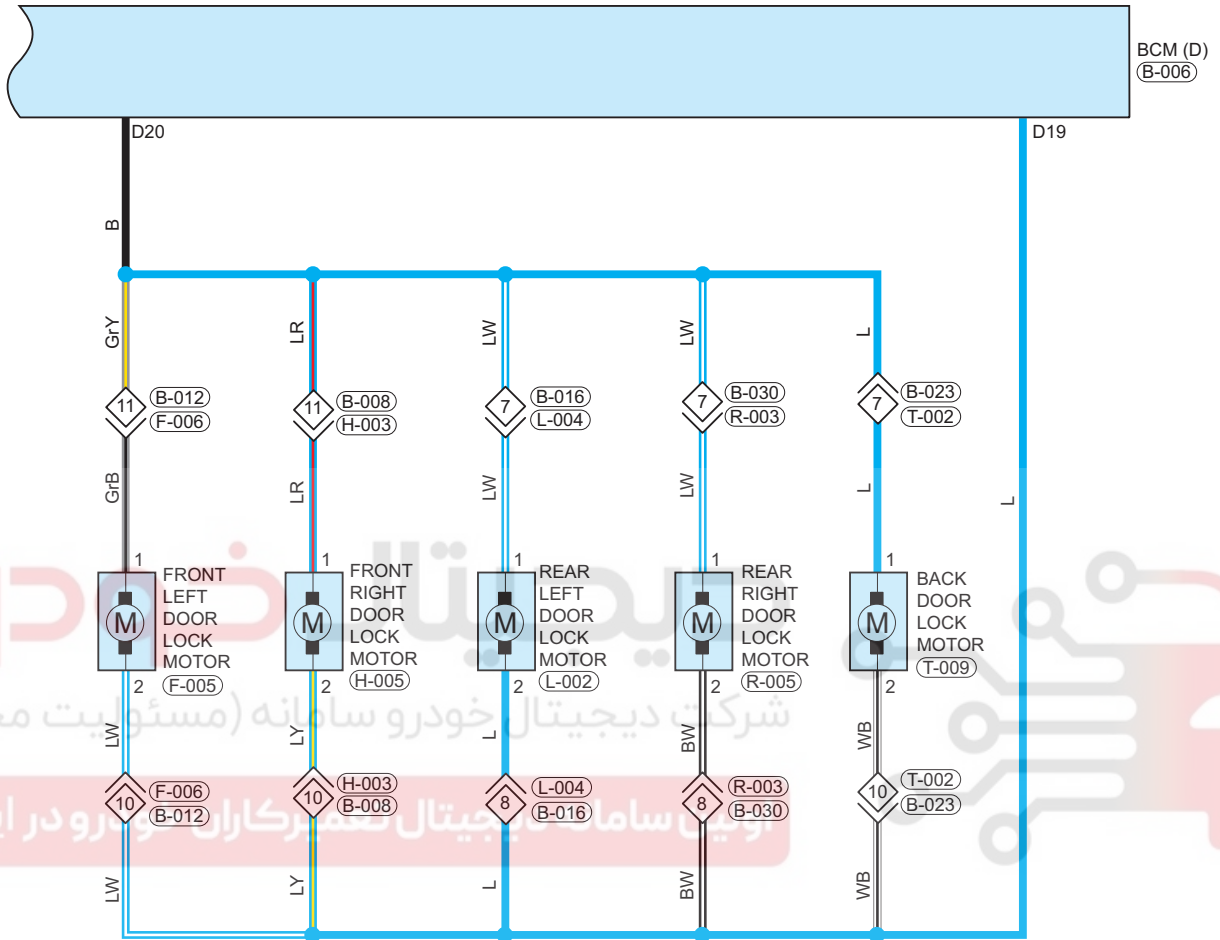

Circuit Diagram (Page 2 of 3)

دیجیتال خودرو سامانه (مسئولیت محدود)
شرکت دیجیتال خودرو سامانه (مسئولیت محدود)
تولید سامانه دیجیتال خودرو کاران خودرو در ایران

09

ET11092002

Parts Location

Connector Code	See Page	Connector Code	See Page	Connector Code	See Page
B-006	08-13	F-005	08-18	H-005	08-19
L-002	08-20	R-005	08-21	T-009	08-22

Location of Junction Connector

Connector Code	See Page	Connector Code	See Page	Connector Code	See Page
B-012, F-006	08-13, 08-18	B-008, H-003	08-13, 08-19	B-016, L-004	08-13, 08-20
B-030, R-003	08-13, 08-21	B-023, T-002	08-13, 08-22		

Form of Connector

Connector Code	See Page	Connector Code	See Page	Connector Code	See Page
B-006	12-10	F-005	12-12	H-005	12-13
L-002	12-14	R-005	12-14	T-009	12-15
B-012, F-006	12-10, 12-12	B-008, H-003	12-10, 12-13	B-016, L-004	12-10, 12-14
B-030, R-003	12-10, 12-14	B-023, T-002	12-10, 12-15		

شرکت دیجیتال خودرو سامانه (مسئولیت محدود)

اولین سامانه دیجیتال تعمیرکاران خودرو در ایران