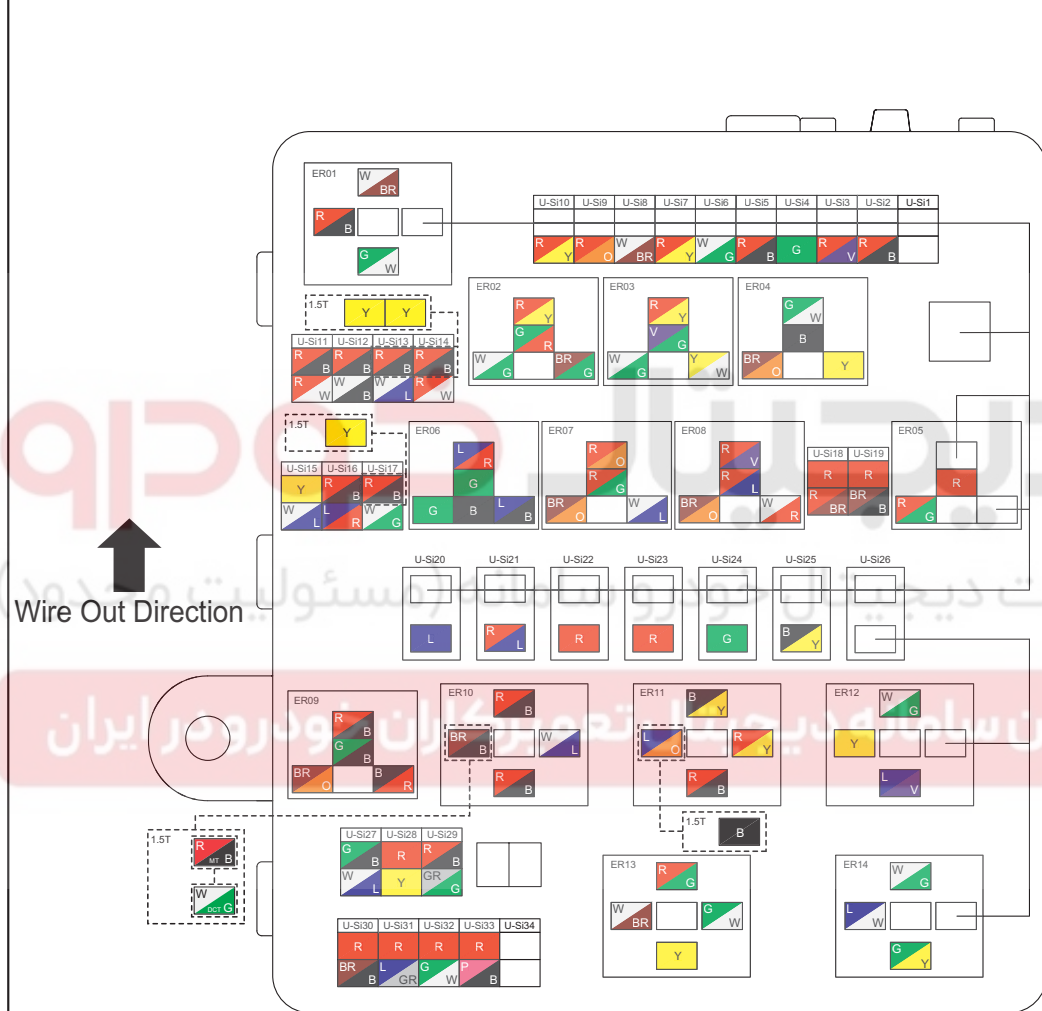

Front Compartment Fuse and Relay Box - 1

Fuse List Engine Compartment Front Compartment Fuse and Relay Box 1

U-Si35	Reserved	-
U-Si36	ACM	25A
U-Si37	Reserved	-
U-Si38	Reserved	-
U-Si39	Reserved	-
U-Si40	Reserved	-
U-Si41	Reserved	-
U-Si42	Additional Water Pump	5A
U-Si43	Vacuum Pump	25A
U-Si44	Blower	40A
ER15	Reserved	
ER16	Blower Relay	
ER17	Additional Water Pump Relay	
ER18	Reserved	
ER19	Vacuum Pump Relay	
ER20	Front Wiper Relay	

C FUSE LIST

Fuse List Engine Compartment Front Compartment Fuse and Relay Box 2

U-Si1	Reserved	-	ER01	Main Relay 1
U-Si2	Battery Capacity Sensor	10A	ER02	Fuel Pump Relay
U-Si3	Front Passenger Seat Heater	10A	ER03	Compressor Relay
U-Si4	Front Wiper	25A	ER04	Rear Wiper Relay
U-Si5	Rear Defroster	20A	ER05	Low Beam Light Relay
U-Si6	TCU1	15A	ER06	Front Wiper (Enable) Relay
U-Si7	A/C Compressor	10A	ER07	Driver Seat Heater Relay
U-Si8	ECU1	10A	ER08	Front Passenger Seat Heater Relay
U-Si9	Driver Seat Heater	10A	ER09	Rear Defroster Relay
U-Si10	Fuel Pump	15A	ER10	Drive Chain Relay
U-Si11	Ignition Coil	20A	ER11	Starter Relay
U-Si12	ECU2	15A	ER12	Low Speed Fan Relay
U-Si13	ECU Valve	15A	ER13	Main Relay 2
U-Si14	Oxygen Sensor	10A	ER14	High Speed Fan Relay
U-Si15	ECU5	25A		
U-Si16	ECU6	25A		
U-Si17	Relay Coil	10A		
U-Si18	Front Low Beam Light RH	10A		
U-Si19	Front Low Beam Light LH	10A		
U-Si20	Meter Fuse 1	60A		
U-Si21	ESP Valve	40A		
U-Si22	Additional Fuse Box Power Supply	60A		
U-Si23	ESP Motor	60A		
U-Si24	Meter Fuse 2	60A		
U-Si25	Starter Relay	30A		
U-Si26	Cooling Fan	50A		
U-Si27	Rear View Mirror Heater	5A		
U-Si28	EPS	5A		
U-Si29	ECU3	5A		
U-Si30	A/C Pressure Switch	5A		
U-Si31	TCU2	5A		
U-Si32	ESP	5A		
U-Si33	ECU4	5A		
U-Si34	Reserved	-		