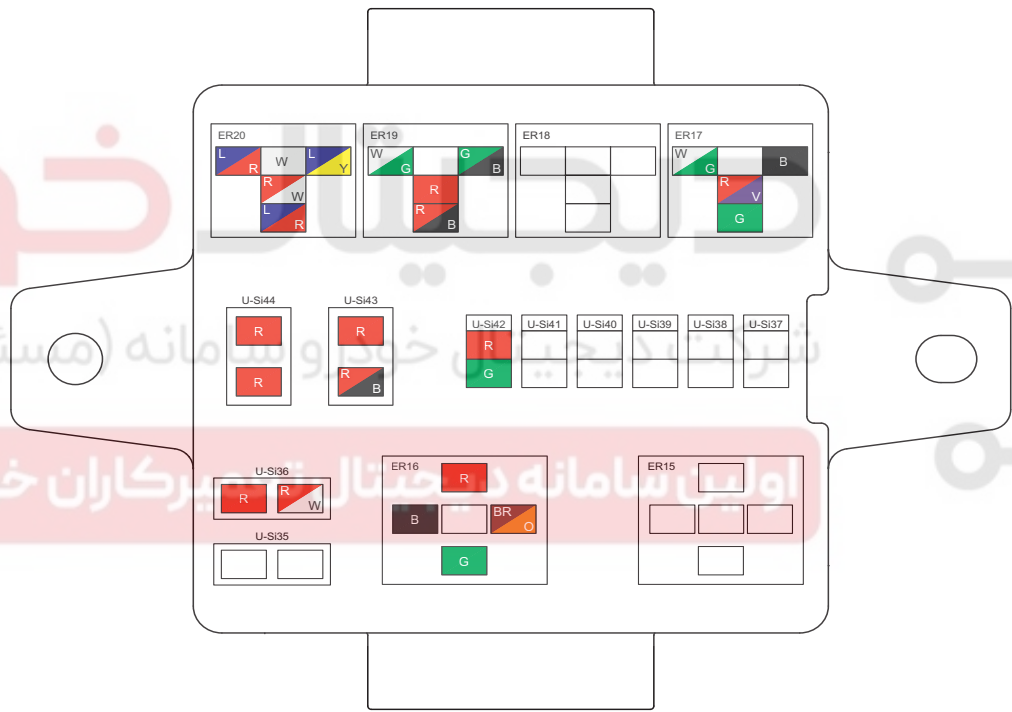

Front Compartment Fuse and Relay Box - 1

Fuse List Engine Compartment Front Compartment Fuse and Relay Box 1

U-Si35	Reserved	-
U-Si36	ACM	25A
U-Si37	Reserved	-
U-Si38	Reserved	-
U-Si39	Reserved	-
U-Si40	Reserved	-
U-Si41	Reserved	-
U-Si42	Additional Water Pump	5A
U-Si43	Vacuum Pump	25A
U-Si44	Blower	40A
ER15	Reserved	
ER16	Blower Relay	
ER17	Additional Water Pump Relay	
ER18	Reserved	
ER19	Vacuum Pump Relay	
ER20	Front Wiper Relay	

C FUSE LIST

Fuse List Engine Compartment Front Compartment Fuse and Relay Box 2

U-Si1	Reserved	-	ER01	Main Relay 1
U-Si2	Battery Capacity Sensor	10A	ER02	Fuel Pump Relay
U-Si3	Front Passenger Seat Heater	10A	ER03	Compressor Relay
U-Si4	Front Wiper	25A	ER04	Rear Wiper Relay
U-Si5	Rear Defroster	20A	ER05	Low Beam Light Relay
U-Si6	TCU1	15A	ER06	Front Wiper (Enable) Relay
U-Si7	A/C Compressor	10A	ER07	Driver Seat Heater Relay
U-Si8	ECU1	10A	ER08	Front Passenger Seat Heater Relay
U-Si9	Driver Seat Heater	10A	ER09	Rear Defroster Relay
U-Si10	Fuel Pump	15A	ER10	Drive Chain Relay
U-Si11	Ignition Coil	20A	ER11	Starter Relay
U-Si12	ECU2	15A	ER12	Low Speed Fan Relay
U-Si13	ECU Valve	15A	ER13	Main Relay 2
U-Si14	Oxygen Sensor	10A	ER14	High Speed Fan Relay
U-Si15	ECU5	25A		
U-Si16	ECU6	25A		
U-Si17	Relay Coil	10A		
U-Si18	Front Low Beam Light RH	10A		
U-Si19	Front Low Beam Light LH	10A		
U-Si20	Meter Fuse 1	60A		
U-Si21	ESP Valve	40A		
U-Si22	Additional Fuse Box Power Supply	60A		
U-Si23	ESP Motor	60A		
U-Si24	Meter Fuse 2	60A		
U-Si25	Starter Relay	30A		
U-Si26	Cooling Fan	50A		
U-Si27	Rear View Mirror Heater	5A		
U-Si28	EPS	5A		
U-Si29	ECU3	5A		
U-Si30	A/C Pressure Switch	5A		
U-Si31	TCU2	5A		
U-Si32	ESP	5A		
U-Si33	ECU4	5A		
U-Si34	Reserved	-		

Fuse List Engine Compartment Main Fuse Box

U-Si45	Main Fuse Box	175A
U-Si46	EPS	80A
U-Si47	Generator (EURO V/ EURO VI)	175A
U-Si47	Generator (1.5T)	200A