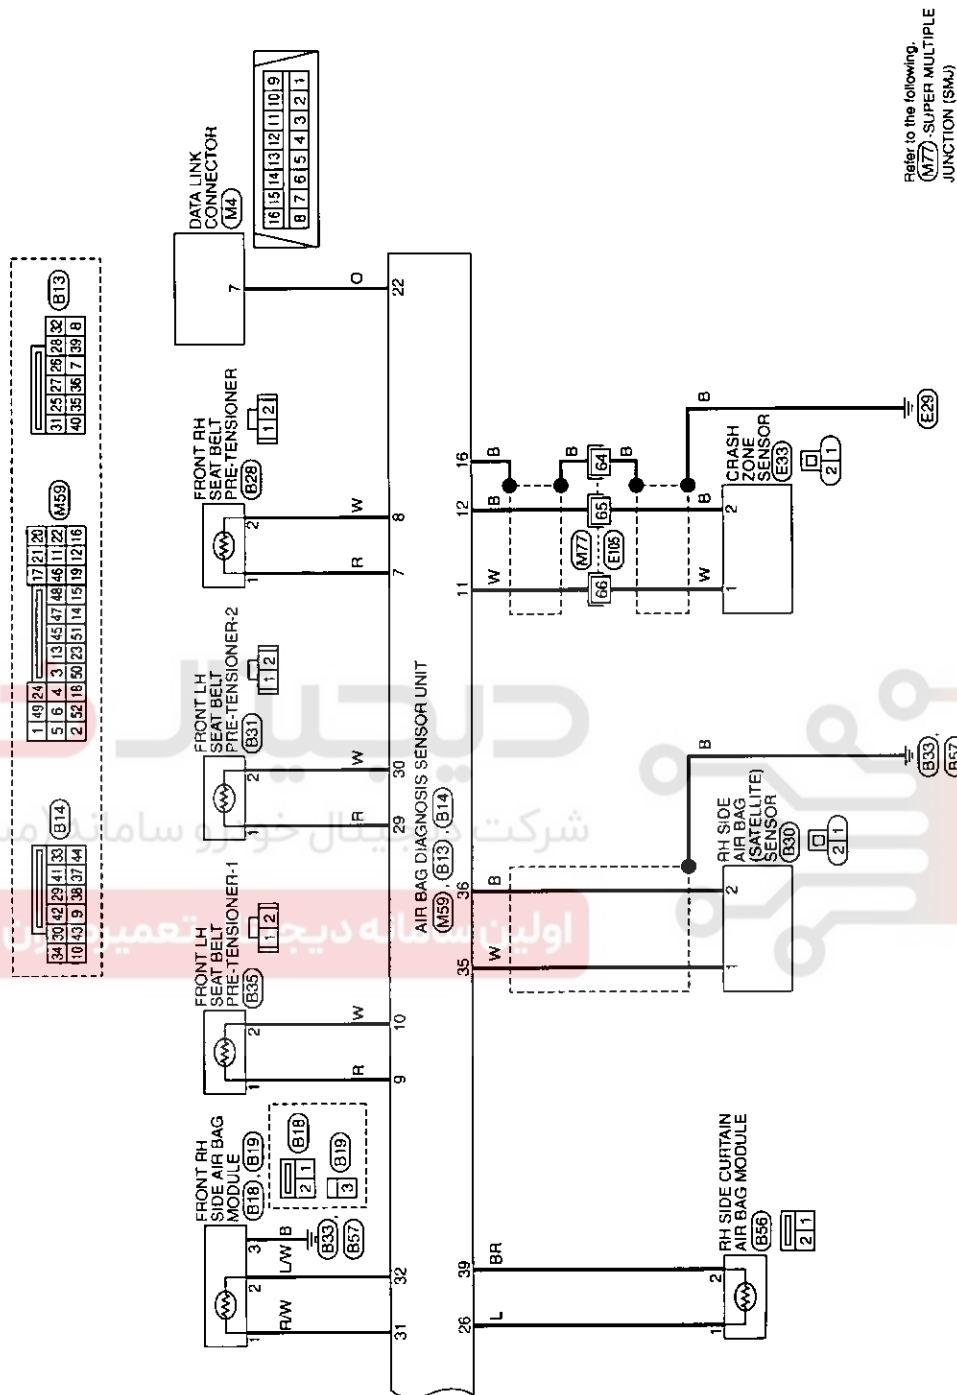

< ECU DIAGNOSIS >

Wiring Diagram DIAGNOSIS SENSOR UNIT - SRS AIR BAG CONTROL SYSTEM - / LHD MODELS

INFOID:000000004902358

SRS AIR BAG CONTROL SYSTEM / LHD MODELS

\*: This connector is not shown in "Harness Layout" PG section.

JM1FWAC006GI

JM-HWA0007GI

A  
B  
C  
D  
E  
F  
G  
H  
I  
J  
K  
L  
M  
N  
O  
P

SRC

Refer to the following.  
 (M77)-SUPER MULTIPLE  
 JUNCTION (SMJ)

A  
B  
C  
D  
E  
F  
G  
H  
I  
J  
K  
L  
M  
N  
O  
P