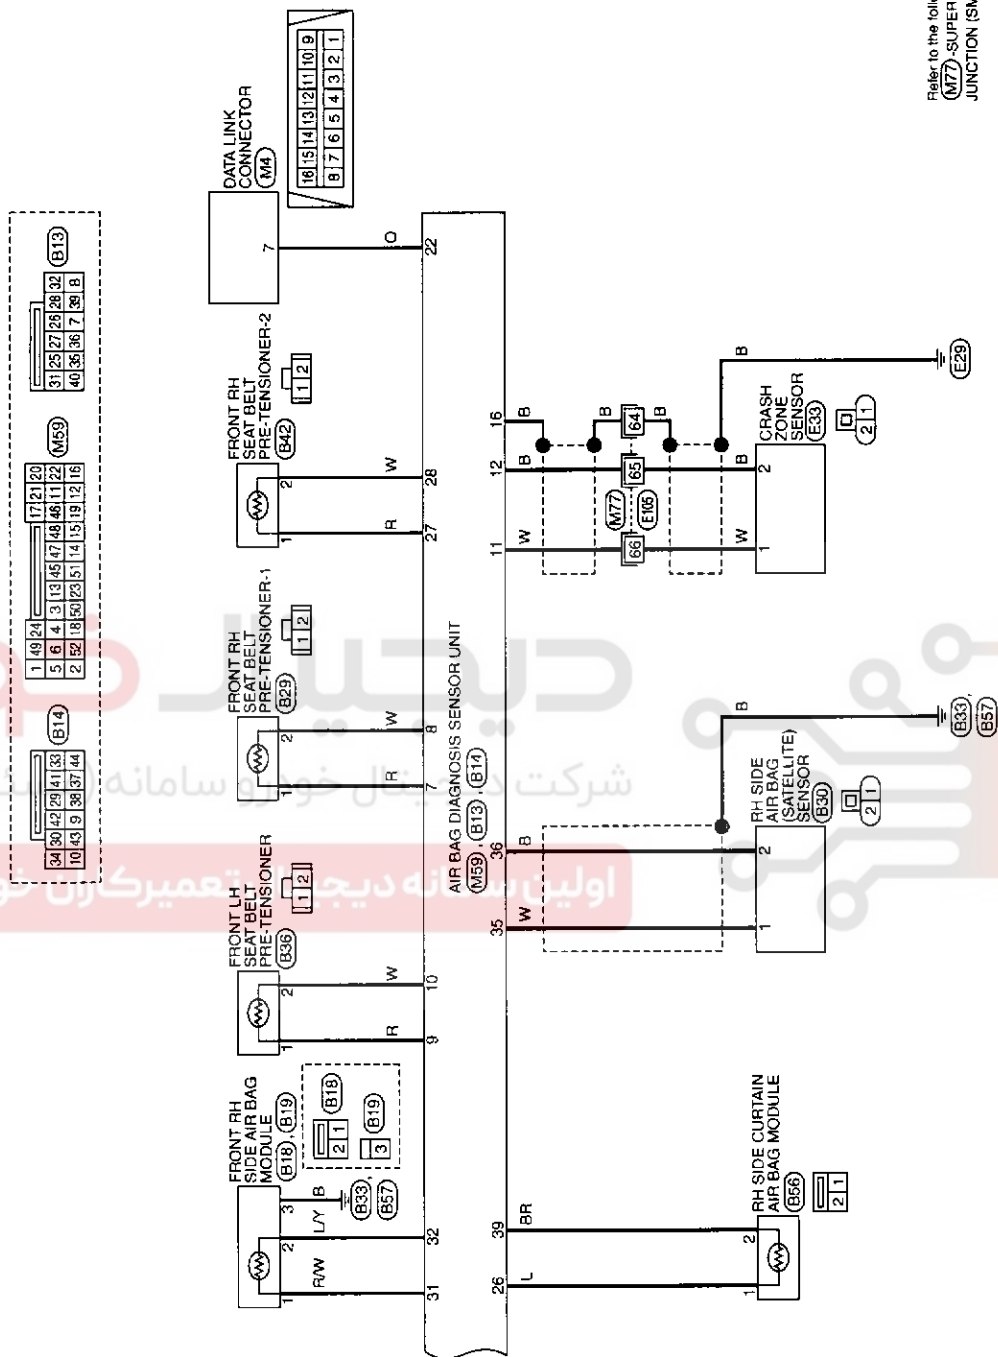

< ECU DIAGNOSIS >

Wiring Diagram DIAGNOSIS SENSOR UNIT - SRS AIR BAG CONTROL SYSTEM - / LHD MODELS

INFOID:000000004902358

SRS AIR BAG CONTROL SYSTEM / LHD MODELS

\*: This connector is not shown in "Harness Layout" PG section.

JM1FWAC006GI

JM-HWA0007GI

A  
B  
C  
D  
E  
F  
G  
H  
I  
J  
K  
L  
M  
N  
O  
P

SRC

Refer to the following.  
 (M77)-SUPER MULTIPLE  
 JUNCTION (SMJ)

A  
B  
C  
D  
E  
F  
G  
H  
I  
J  
K  
L  
M  
N  
O  
P