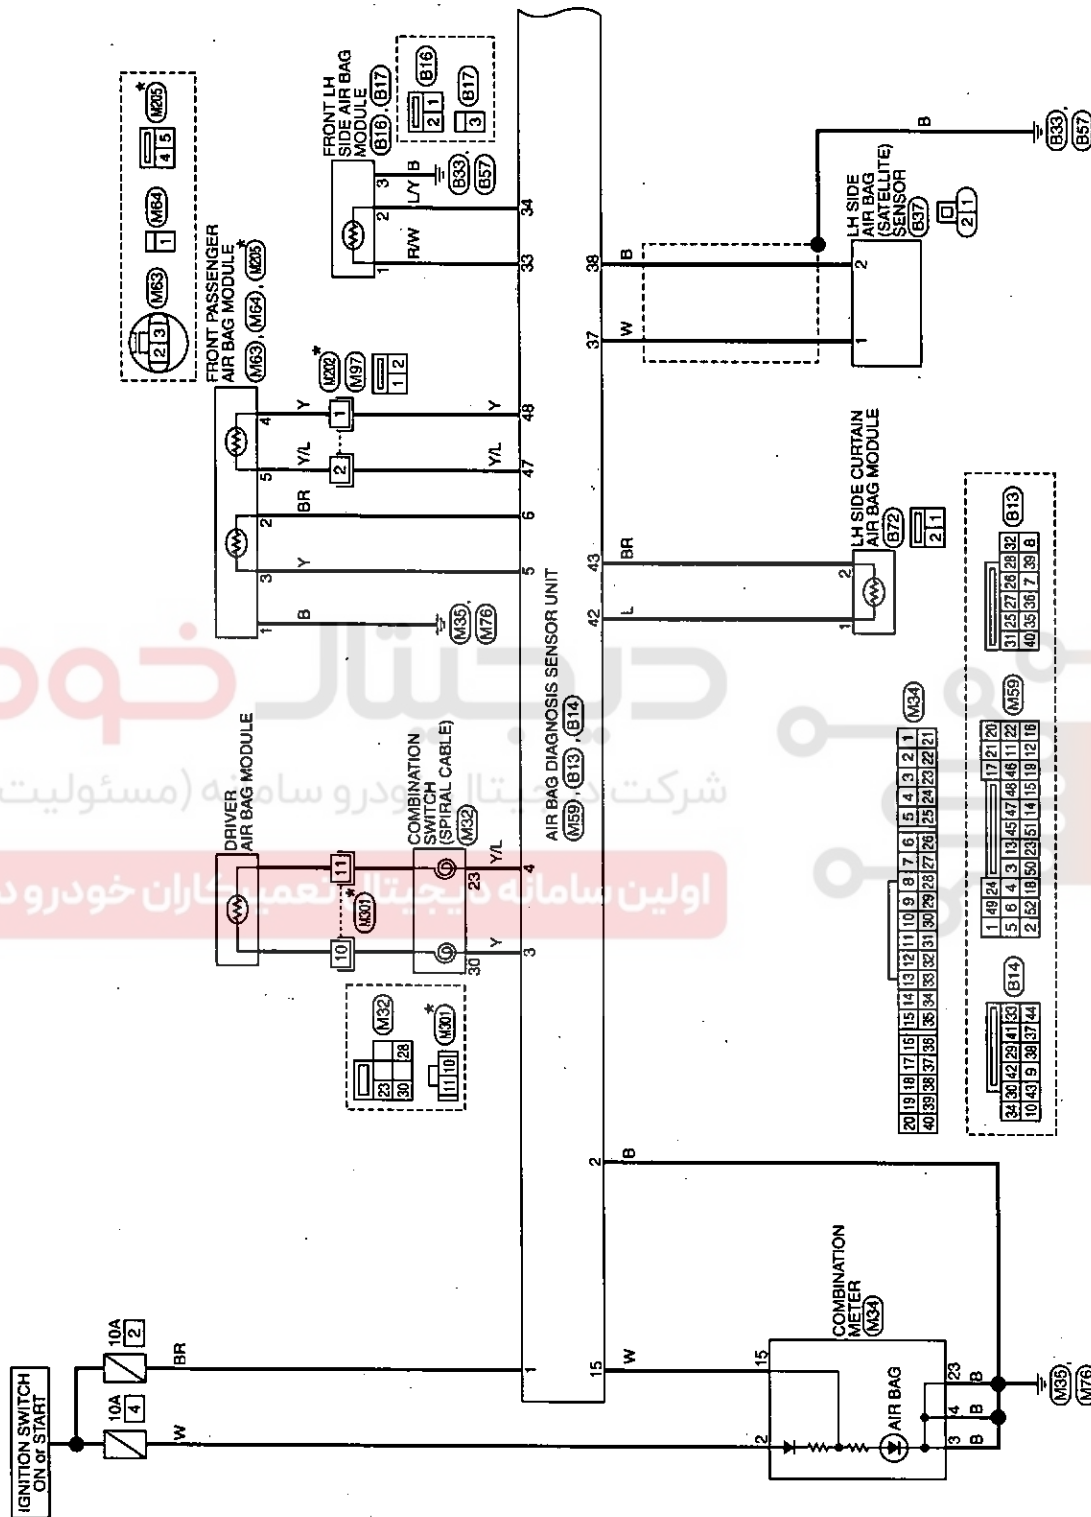

< ECU DIAGNOSIS >

Wiring Diagram DIAGNOSIS SENSOR UNIT - SRS AIR BAG CONTROL SYSTEM - / LHD MODELS

INFOID:000000004902358

SRS AIR BAG CONTROL SYSTEM / LHD MODELS

\*: This connector is not shown in "Harness Layout" PG section.

JM1FWAC006GI

JM-HWA0007GI

A  
B  
C  
D  
E  
F  
G  
H  
I  
J  
K  
L  
M  
N  
O  
P

SRC

Refer to the following.  
 (M77)-SUPER MULTIPLE  
 JUNCTION (SMJ)

A  
B  
C  
D  
E  
F  
G  
H  
I  
J  
K  
L  
M  
N  
O  
P