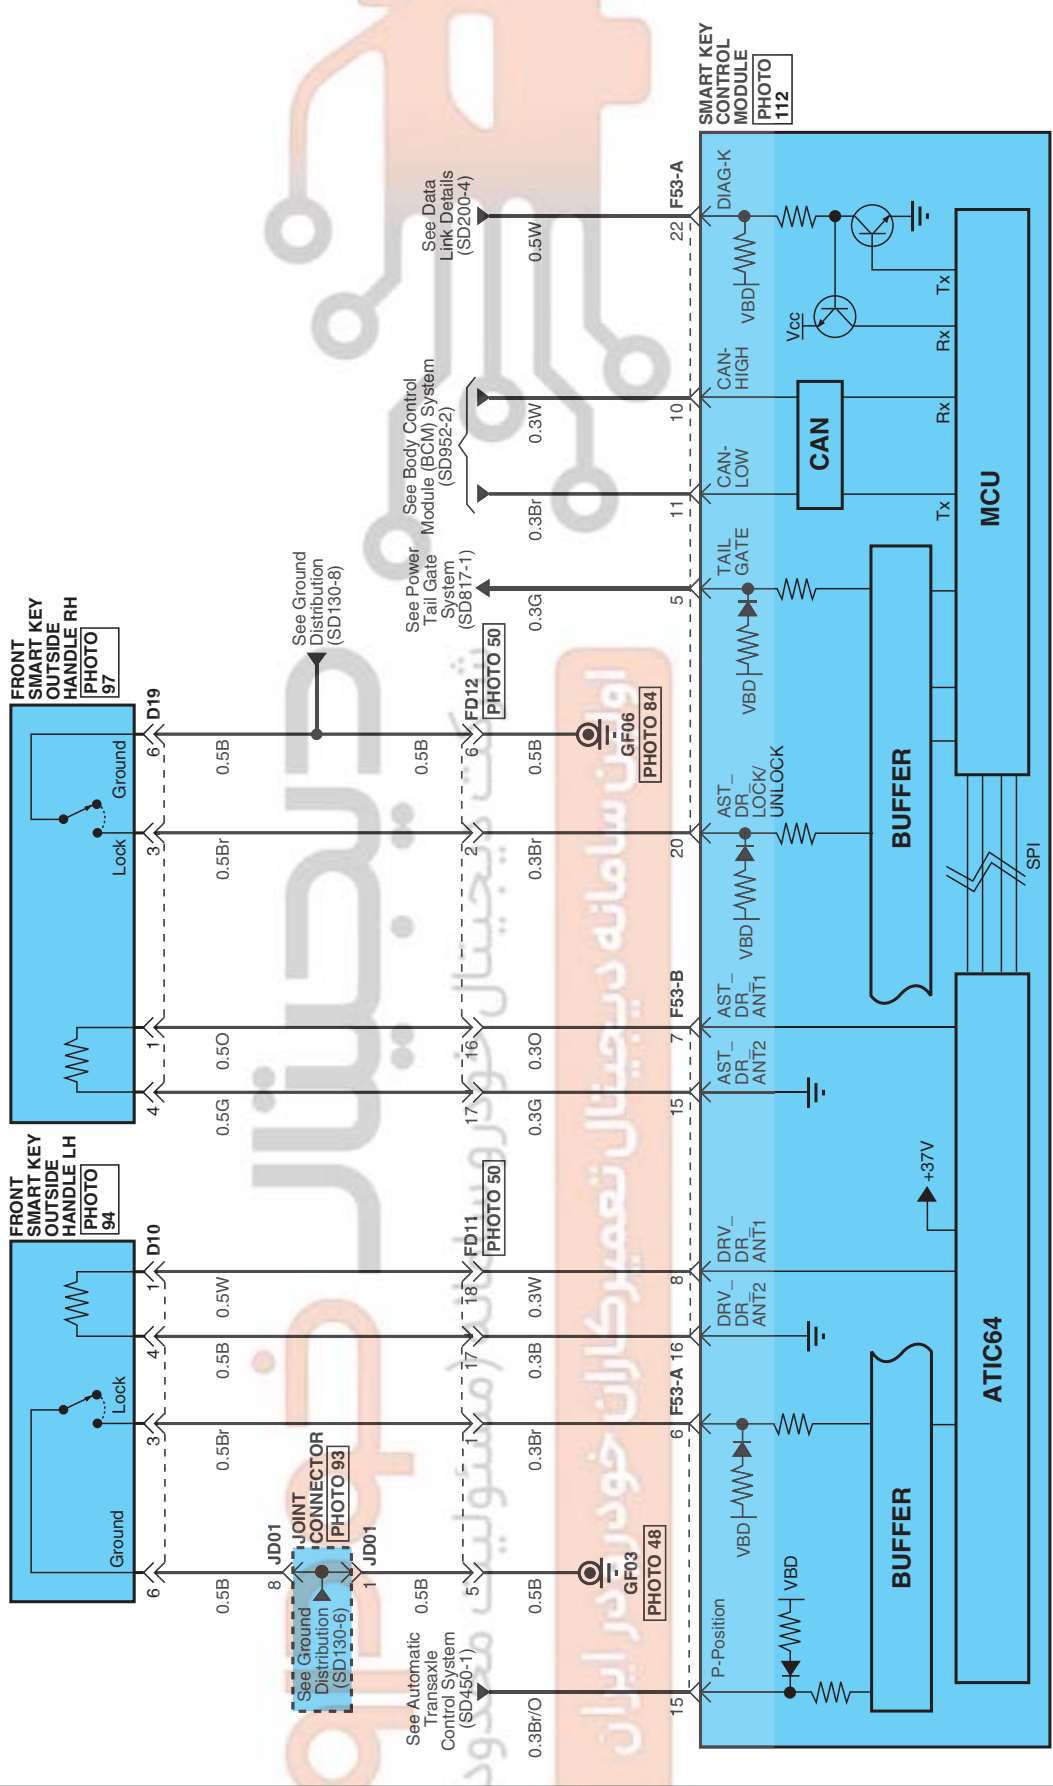

SMART KEY SYSTEM E6ACDC3

Smart Key System (1)

SD815-1

SMART KEY SYSTEM

Smart Key System (2)

SD815-2

SMART KEY SYSTEM

Smart Key System (3)

SD815-3

SMART KEY SYSTEM

Smart Key System (4)

SD815-4

D10

YAZ_040WP_06M_Gr

D19

YAZ_040WP_06M_Gr

E15

KET_090IWP_02F_B

F30-1

AMP_MOS_04F_B_040

F30-2

AMP_MCS_04F_B_040

F30-3

AMP_MOS_04F_B_040