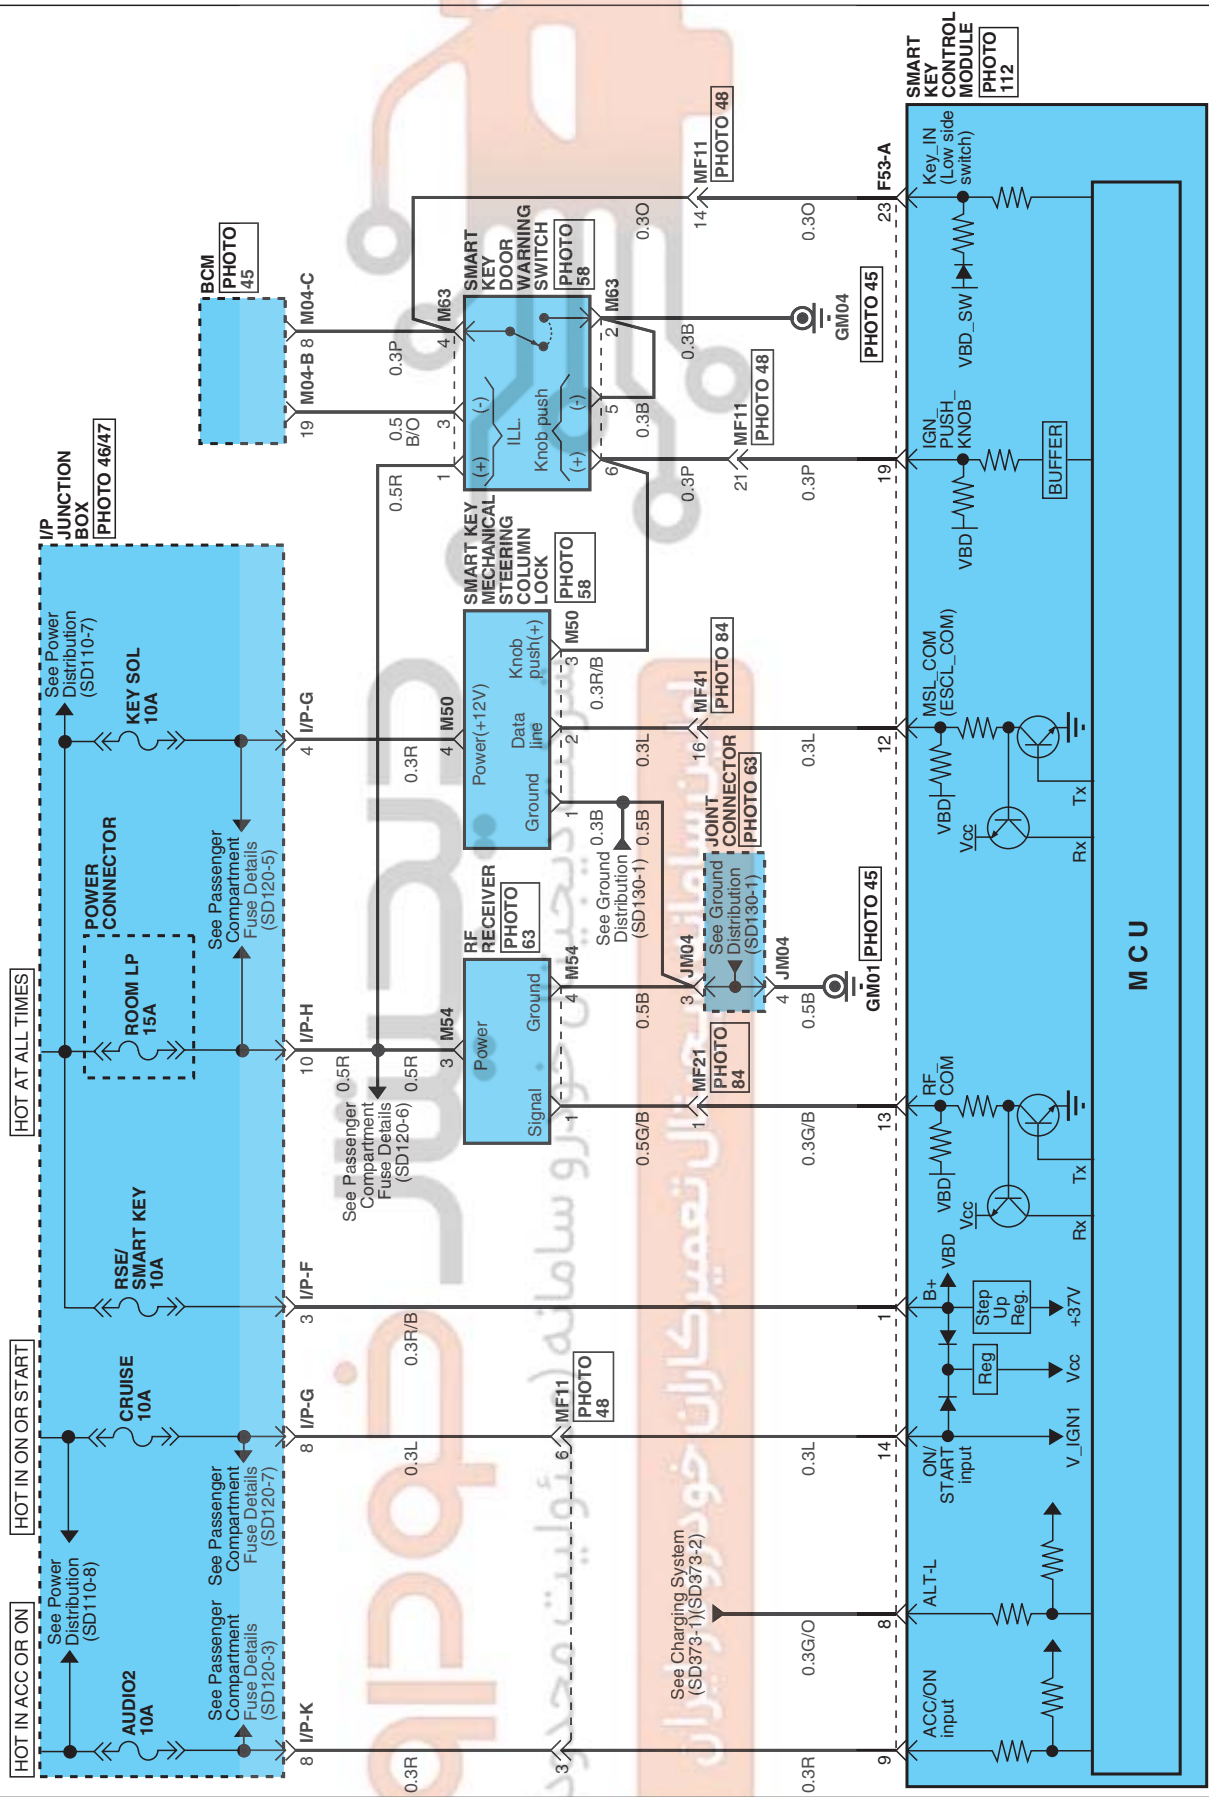

SMART KEY SYSTEM E6ACDC3

Smart Key System (1)

SD815-1

SMART KEY SYSTEM

Smart Key System (2)

SD815-2

SMART KEY SYSTEM

Smart Key System (3)

SD815-3

SMART KEY SYSTEM

Smart Key System (4)

SD815-4

D10

YAZ_040WP_06M_Gr

D19

YAZ_040WP_06M_Gr

E15

KET_090IWP_02F_B

F30-1

AMP_MOS_04F_B_040

F30-2

AMP_MCS_04F_B_040

F30-3

AMP_MOS_04F_B_040