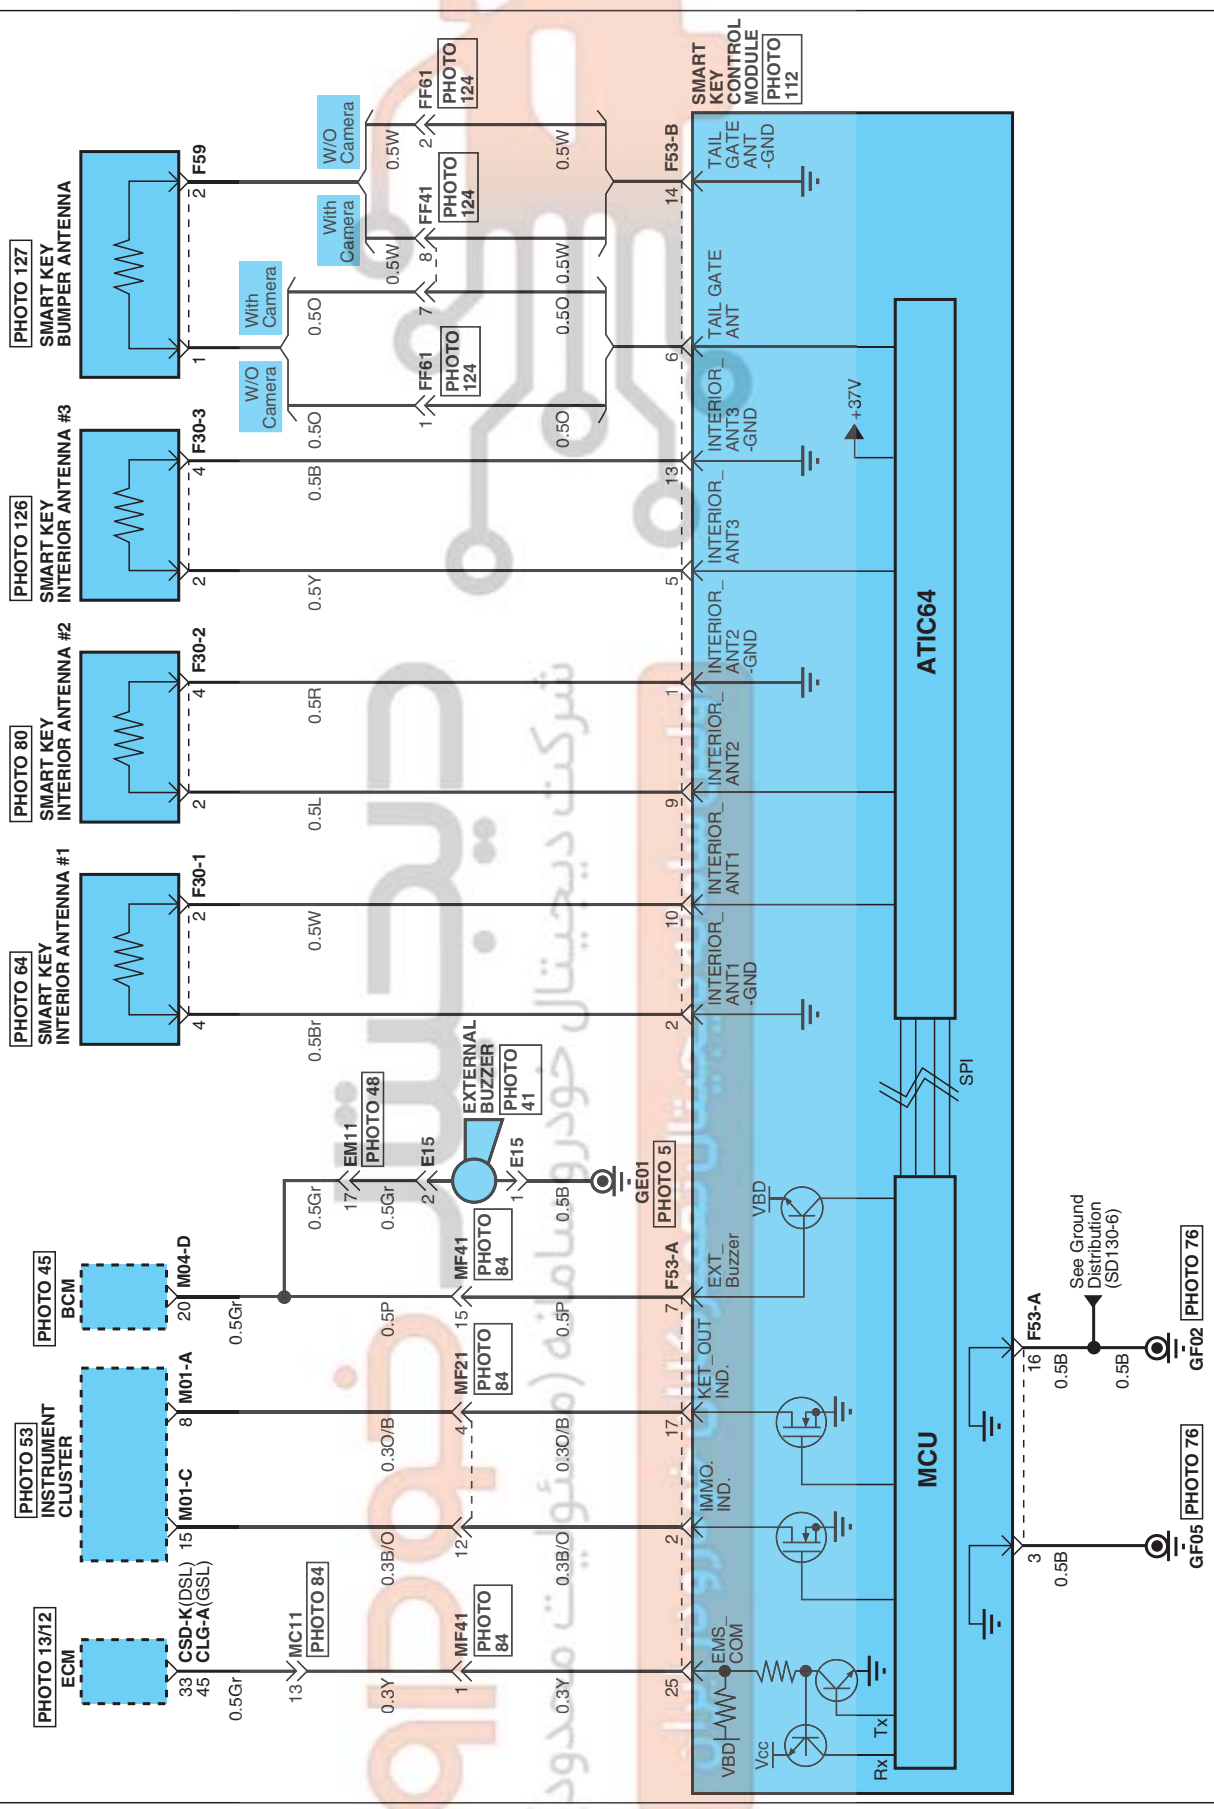

SMART KEY SYSTEM E6ACDC3

Smart Key System (1)

SD815-1

SMART KEY SYSTEM

Smart Key System (2)

SD815-2

SMART KEY SYSTEM

Smart Key System (3)

SD815-3

SMART KEY SYSTEM

Smart Key System (4)

SD815-4

D10

YAZ_040WP_06M_Gr

D19

YAZ_040WP_06M_Gr

E15

KET_090IWP_02F_B

F30-1

AMP_MOS_04F_B_040

F30-2

AMP_MCS_04F_B_040

F30-3

AMP_MOS_04F_B_040