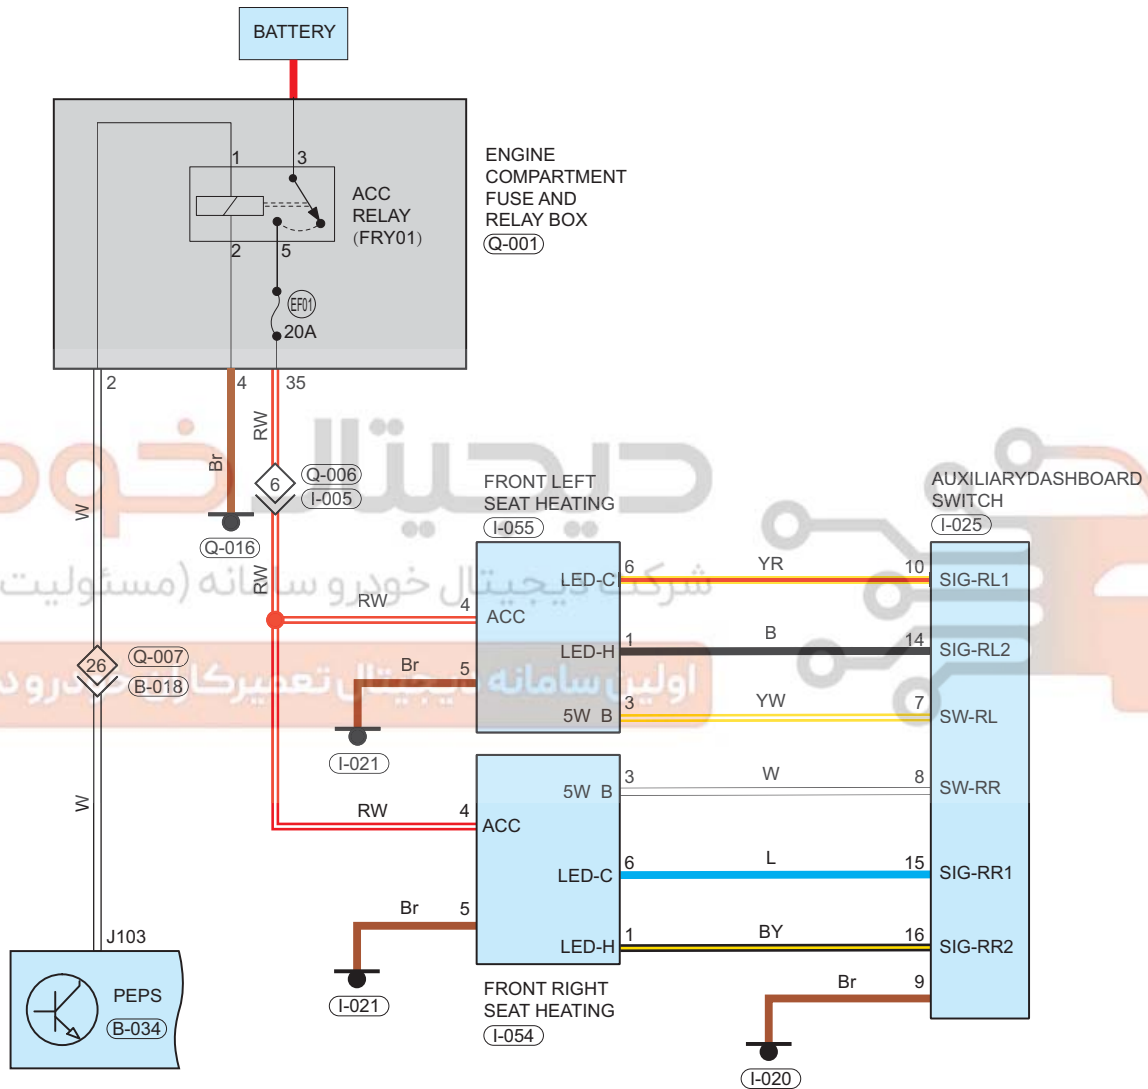

Seat (CVT/DCT)

Circuit Diagram (Page 1 of 3)

09

SEE001001

Parts Location

Connector Code	See Page	Connector Code	See Page	Connector Code	See Page
I-001	08-23	I-021	08-23	I-031	08-23

Fuse and Relay

Fuse/Relay	See Page	Fuse and Relay Box
RF20	06-8	Instrument Panel Fuse and Relay Box

Circuit Diagram (Page 2 of 3)

09

SEE002001

Parts Location

Connector Code	See Page	Connector Code	See Page	Connector Code	See Page
Q-001	08-10	B-034	08-36	I-055	08-23
I-021	08-23	I-054	08-23	I-020	08-23
Q-016	08-10	I-025	08-23		

Fuse and Relay

Fuse/Relay	See Page	Fuse and Relay Box
EF01	06-2	Engine Compartment Fuse and Relay Box
ACC Relay (FRY01)	06-2	Engine Compartment Fuse and Relay Box

Location of Junction Connector

Connector Code	See Page	Connector Code	See Page	Connector Code	See Page
Q-007, B-018	08-10, 08-36	Q-006, I-005	08-10, 08-23		

Form of Connector

Connector Code	See Page	Connector Code	See Page	Connector Code	See Page
Q-001	12-17	B-034	12-8	I-055	12-4
I-021	12-4	I-054	12-4	I-020	12-4
Q-016	12-17, 12-8	I-025	12-4	Q-007, B-018	12-17, 12-8
Q-006, I-005	12-17, 12-4				