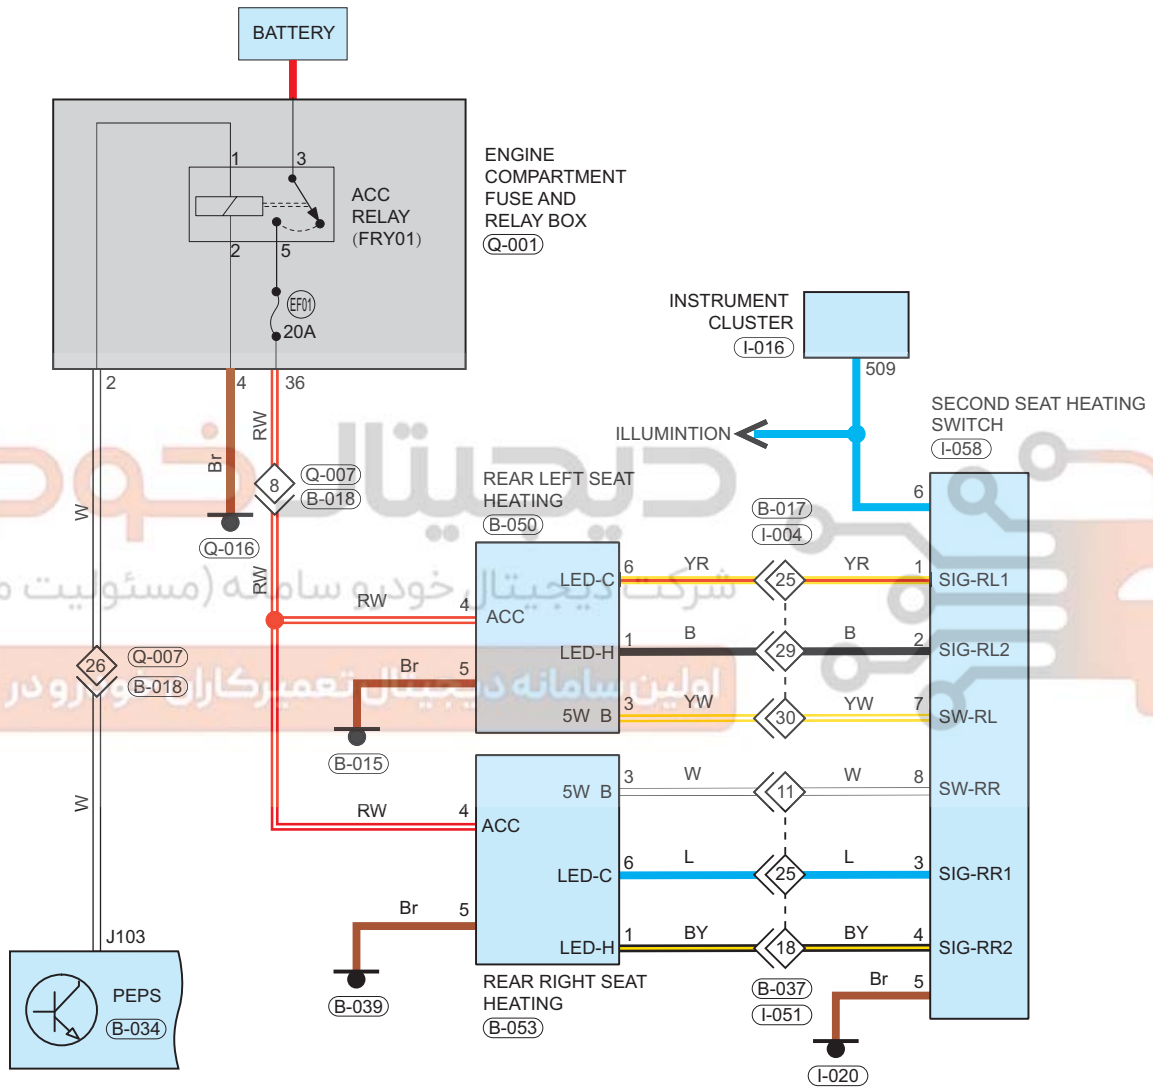

Parts Location

Connector Code	See Page	Connector Code	See Page	Connector Code	See Page
Q-001	08-10	B-034	08-36	I-055	08-23
I-021	08-23	I-054	08-23	I-020	08-23
Q-016	08-10	I-025	08-23		

Fuse and Relay

Fuse/Relay	See Page	Fuse and Relay Box
EF01	06-2	Engine Compartment Fuse and Relay Box
ACC Relay (FRY01)	06-2	Engine Compartment Fuse and Relay Box

Location of Junction Connector

Connector Code	See Page	Connector Code	See Page	Connector Code	See Page
Q-007, B-018	08-10, 08-36	Q-006, I-005	08-10, 08-23		

Form of Connector

Connector Code	See Page	Connector Code	See Page	Connector Code	See Page
Q-001	12-17	B-034	12-8	I-055	12-4
I-021	12-4	I-054	12-4	I-020	12-4
Q-016	12-17, 12-8	I-025	12-4	Q-007, B-018	12-17, 12-8
Q-006, I-005	12-17, 12-4				

Circuit Diagram (Page 3 of 3)

09

SEE003001