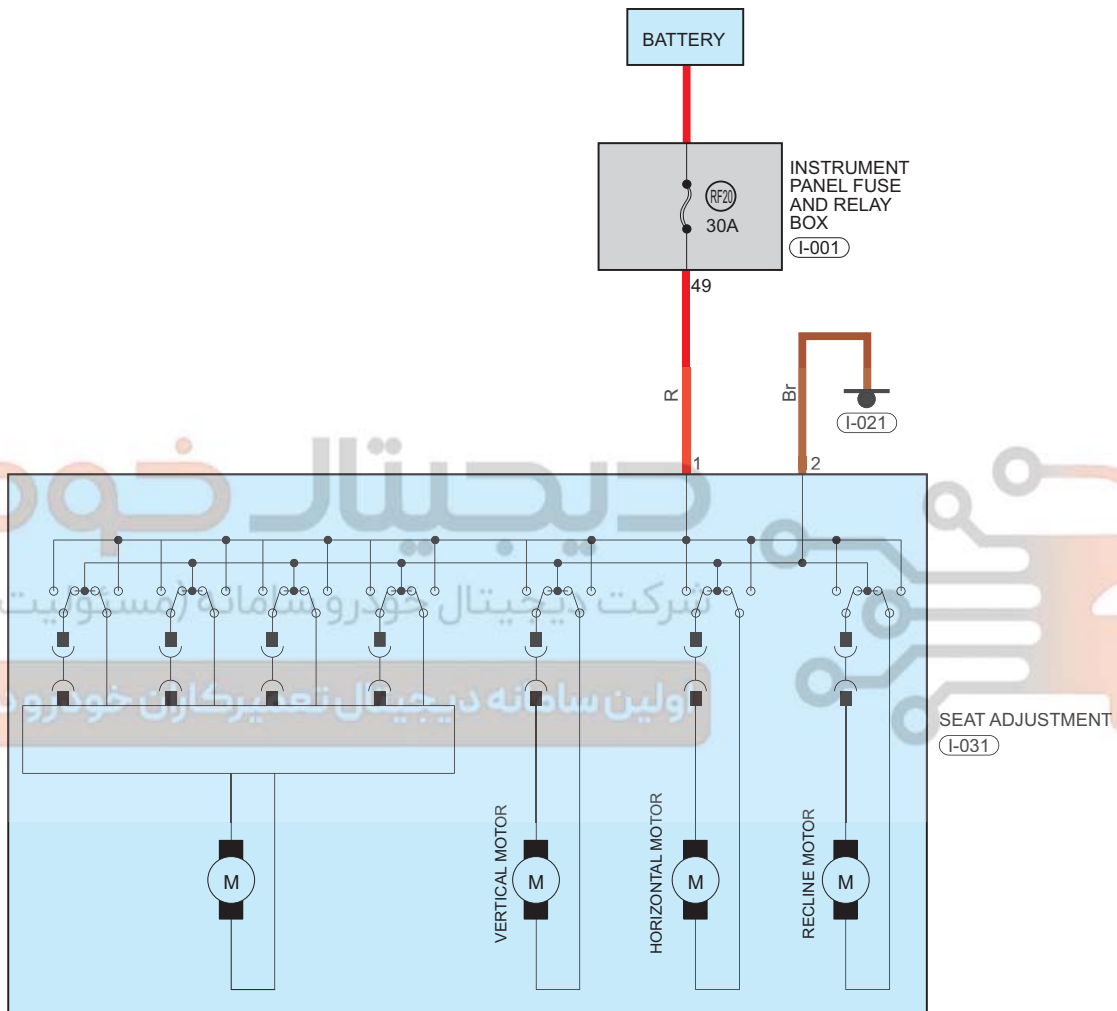

Seat (CVT/DCT)

Circuit Diagram (Page 1 of 3)

09

SEE001001

Parts Location

Connector Code	See Page	Connector Code	See Page	Connector Code	See Page
I-001	08-23	I-021	08-23	I-031	08-23

Fuse and Relay

Fuse/Relay	See Page	Fuse and Relay Box
RF20	06-8	Instrument Panel Fuse and Relay Box

Circuit Diagram (Page 2 of 3)

09

SEE002001

Parts Location

Connector Code	See Page	Connector Code	See Page	Connector Code	See Page
Q-001	08-10	B-034	08-36	I-055	08-23
I-021	08-23	I-054	08-23	I-020	08-23
Q-016	08-10	I-025	08-23		

Fuse and Relay

Fuse/Relay	See Page	Fuse and Relay Box
EF01	06-2	Engine Compartment Fuse and Relay Box
ACC Relay (FRY01)	06-2	Engine Compartment Fuse and Relay Box

Location of Junction Connector

Connector Code	See Page	Connector Code	See Page	Connector Code	See Page
Q-007, B-018	08-10, 08-36	Q-006, I-005	08-10, 08-23		