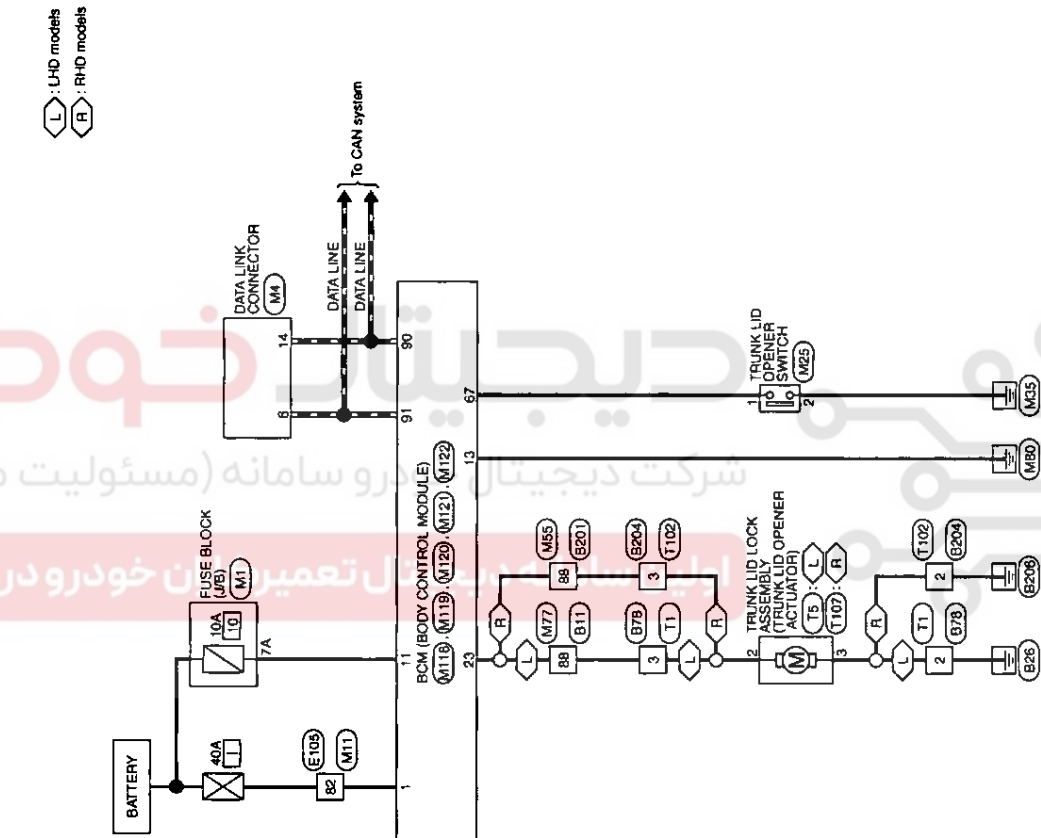

TRUNK LID OPENER

< COMPONENT DIAGNOSIS >

[WITH INTELLIGENT KEY SYSTEM]

TRUNK LID OPENER

Wiring Diagram - TRUNK LID OPENER -

INFOID:000000004550584

TRUNK LID OPENER

2008/05/28

JCKWM1771G1

DLK-111