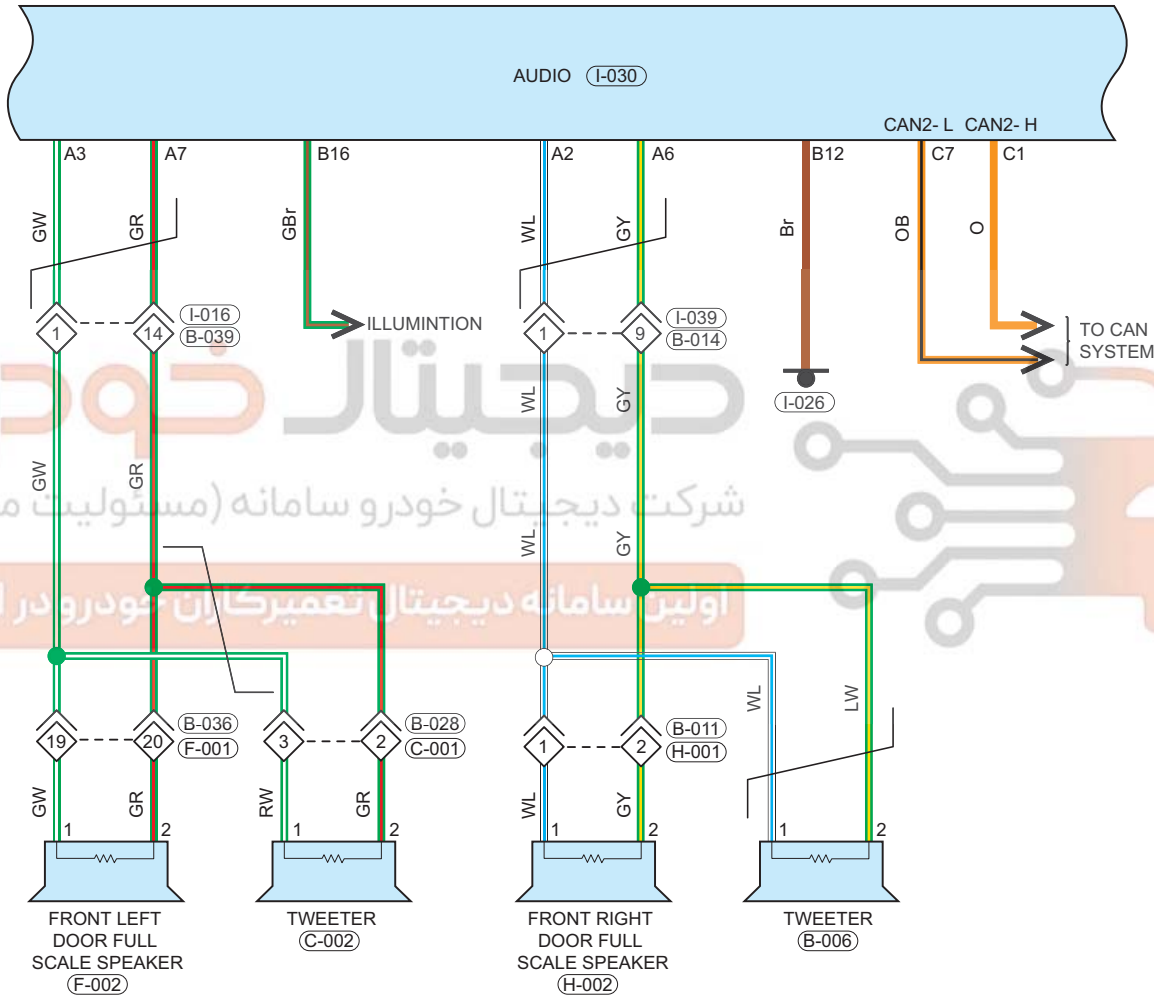

Audio System

Circuit Diagram (Page 1 of 5)

Parts Location

Connector Code	See Page	Connector Code	See Page	Connector Code	See Page
I-001	08-8	I-008	08-8	I-030	08-8

Fuse and Relay

Fuse/Relay	See Page	Fuse and Relay Box
RF22	06-9	Instrument Panel Fuse And Relay Box
RF11	06-9	Instrument Panel Fuse And Relay Box
RF07	06-9	Instrument Panel Fuse And Relay Box

Circuit Diagram (Page 2 of 5)

09 - SYSTEM CIRCUITS

Parts Location

Connector Code	See Page	Connector Code	See Page	Connector Code	See Page
I-030	08-8	I-026	08-8	F-002	08-27
C-002	08-36	H-002	08-28	B-006	08-12

Location of Junction Connector

Connector Code	See Page	Connector Code	See Page	Connector Code	See Page
I-016, B-039	08-8	B-036, F-001	08-12	B-028, C-001	08-12
I-039, B-014	08-8	B-011, H-001	08-12		

Form of Connector