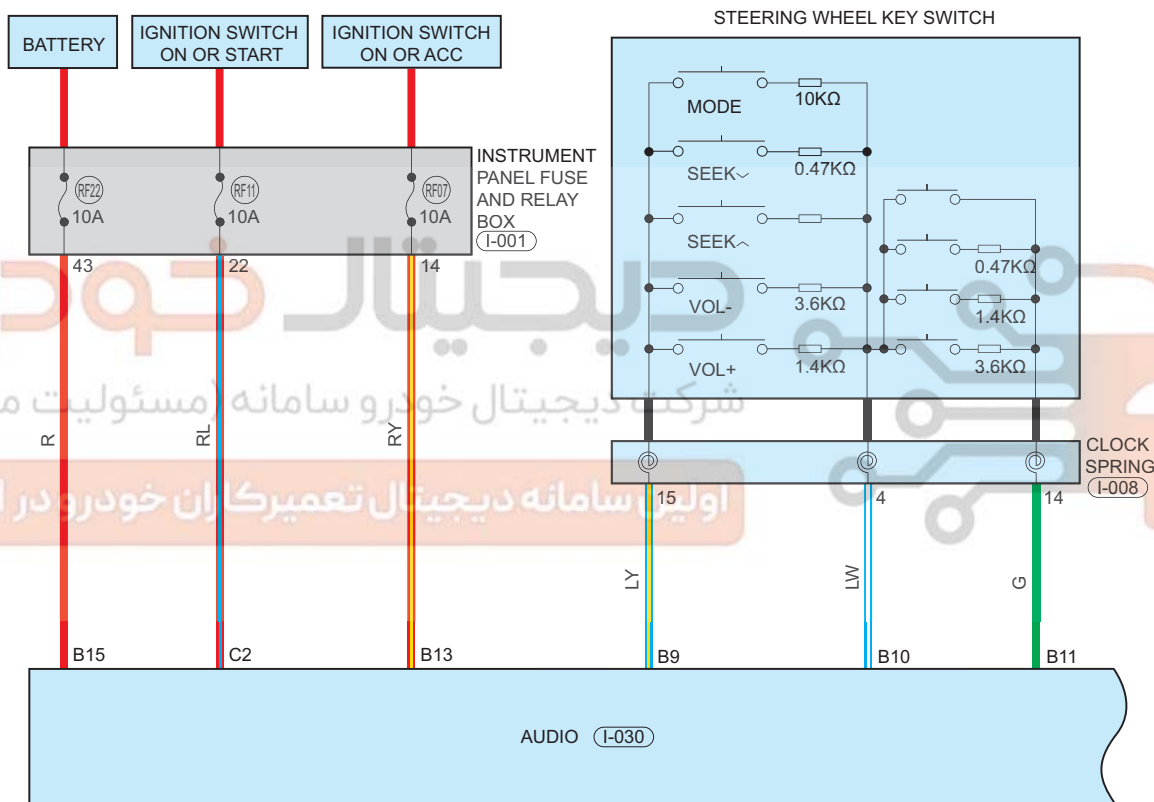

Audio System

Circuit Diagram (Page 1 of 5)

Parts Location

Connector Code	See Page	Connector Code	See Page	Connector Code	See Page
I-001	08-8	I-008	08-8	I-030	08-8

Fuse and Relay

Fuse/Relay	See Page	Fuse and Relay Box
RF22	06-9	Instrument Panel Fuse And Relay Box
RF11	06-9	Instrument Panel Fuse And Relay Box
RF07	06-9	Instrument Panel Fuse And Relay Box

Form of Connector

Connector Code	See Page	Connector Code	See Page	Connector Code	See Page
I-001	12-4	I-008	12-4	I-030	12-4

دیجیتال خودرو

شرکت دیجیتال خودرو سامانه (مسئولیت محدود)

اولین سامانه دیجیتال تعمیرکاران خودرو در ایران

Circuit Diagram (Page 2 of 5)

09 - SYSTEM CIRCUITS

Parts Location

Connector Code	See Page	Connector Code	See Page	Connector Code	See Page
I-030	08-8	I-026	08-8	F-002	08-27
C-002	08-36	H-002	08-28	B-006	08-12