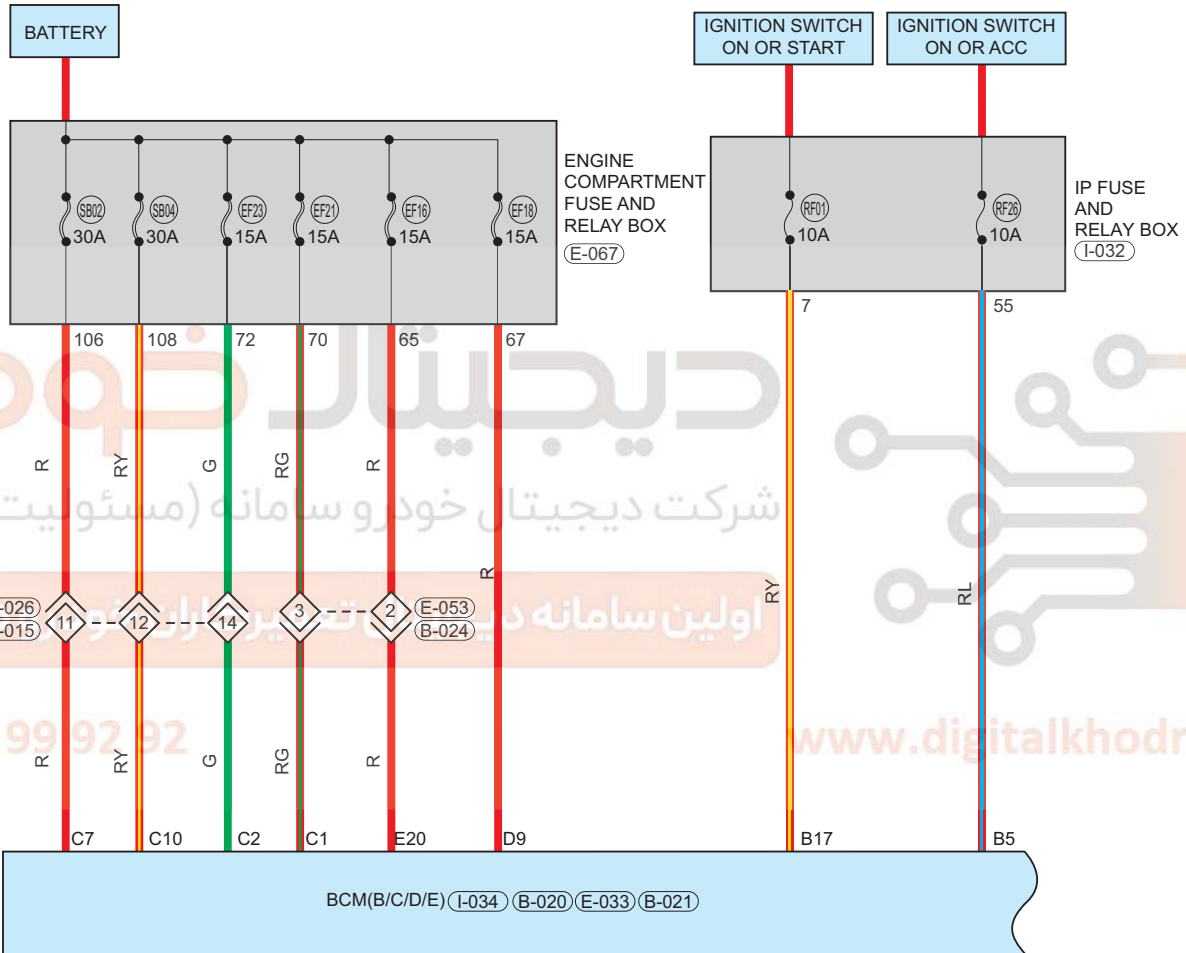

Rear Fog Light

Circuit Diagram (Page 1 of 2)

دیجیتال خودرو
 شرکت دیجیتال خودرو سامانه (مسئولیت محدود)
 اولین سامانه دیجیتال خودرو ایران

02 09

www.digitalkhodro.com

Parts Location

Connector Code	See Page	Connector Code	See Page	Connector Code	See Page
E-067	08-5 (MT) 08-7 (AT)	I-032	08-10	I-034	08-10
B-020	08-12	E-033	08-5 (MT) 08-7 (AT)	B-021	08-12

Fuse and Relay

Fuse/Relay	See Page	Fuse and Relay Box
RF01	06-10	IP Fuse and Relay Box
RF26	06-10	IP Fuse and Relay Box
EF16	06-2	Engine Compartment Fuse and Relay Box
EF18	06-2	Engine Compartment Fuse and Relay Box
EF21	06-2	Engine Compartment Fuse and Relay Box
EF23	06-2	Engine Compartment Fuse and Relay Box
SB02	06-2	Engine Compartment Fuse and Relay Box
SB04	06-2	Engine Compartment Fuse and Relay Box

Location of Junction Connector

Connector Code	See Page	Connector Code	See Page	Connector Code	See Page
E-026, B-015	08-5, 08-12 (MT) 08-7, 08-12 (AT)	E-053, B-024	08-5, 08-12 (MT) 08-7, 08-12 (AT)		

Form of Connector

Connector Code	See Page	Connector Code	See Page	Connector Code	See Page
E-067	12-6	I-032	12-9	I-034	12-9
B-020	12-11	E-033	12-3	B-021	12-11
E-026, B-015	12-3	E-053, B-024	12-5		

Circuit Diagram (Page 2 of 2)