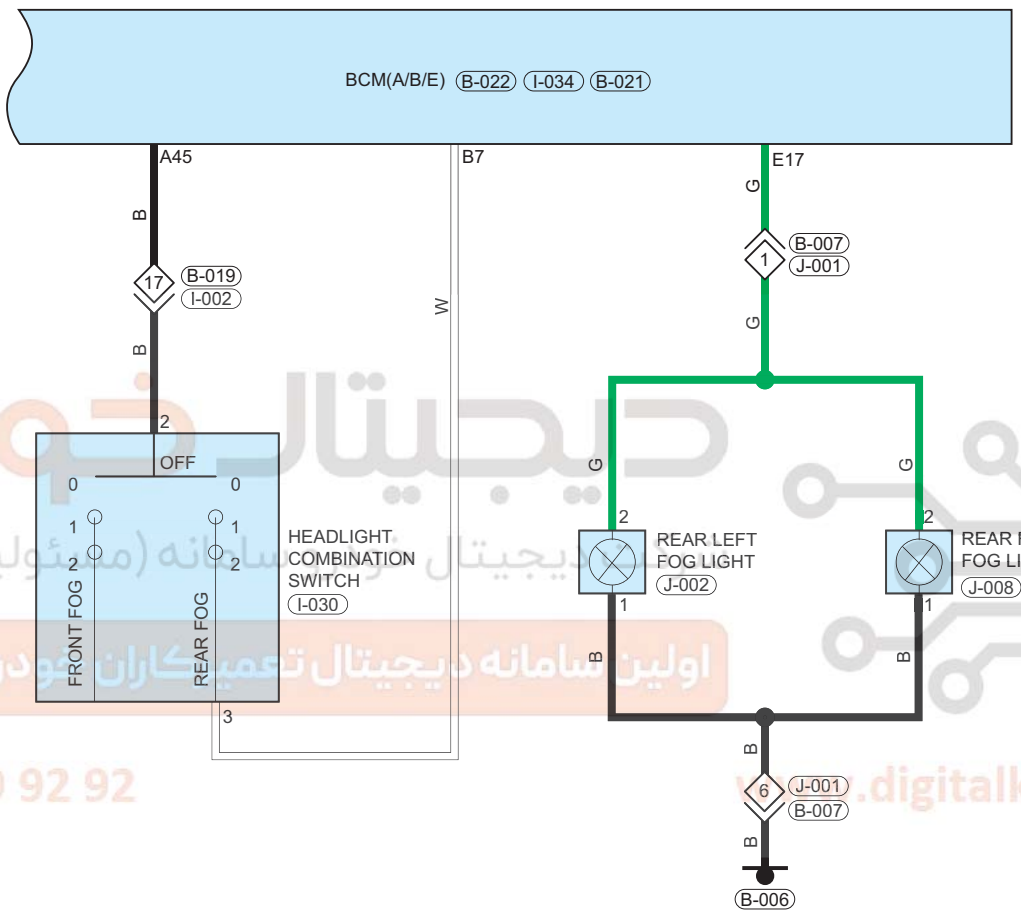

Rear Fog Light

Circuit Diagram (Page 1 of 2)

دیجیتال خودرو
 شرکت دیجیتال خودرو سامانه (مسئولیت محدود)
 اولین سامانه دیجیتال خودرو ایران

02 09

www.digitalkhodro.com

Parts Location

Connector Code	See Page	Connector Code	See Page	Connector Code	See Page
E-067	08-5 (MT) 08-7 (AT)	I-032	08-10	I-034	08-10
B-020	08-12	E-033	08-5 (MT) 08-7 (AT)	B-021	08-12

Fuse and Relay

Fuse/Relay	See Page	Fuse and Relay Box
RF01	06-10	IP Fuse and Relay Box
RF26	06-10	IP Fuse and Relay Box
EF16	06-2	Engine Compartment Fuse and Relay Box
EF18	06-2	Engine Compartment Fuse and Relay Box
EF21	06-2	Engine Compartment Fuse and Relay Box
EF23	06-2	Engine Compartment Fuse and Relay Box
SB02	06-2	Engine Compartment Fuse and Relay Box
SB04	06-2	Engine Compartment Fuse and Relay Box

Location of Junction Connector

Connector Code	See Page	Connector Code	See Page	Connector Code	See Page
E-026, B-015	08-5, 08-12 (MT) 08-7, 08-12 (AT)	E-053, B-024	08-5, 08-12 (MT) 08-7, 08-12 (AT)		

Form of Connector

Connector Code	See Page	Connector Code	See Page	Connector Code	See Page
E-067	12-6	I-032	12-9	I-034	12-9
B-020	12-11	E-033	12-3	B-021	12-11
E-026, B-015	12-3	E-053, B-024	12-5		

Circuit Diagram (Page 2 of 2)