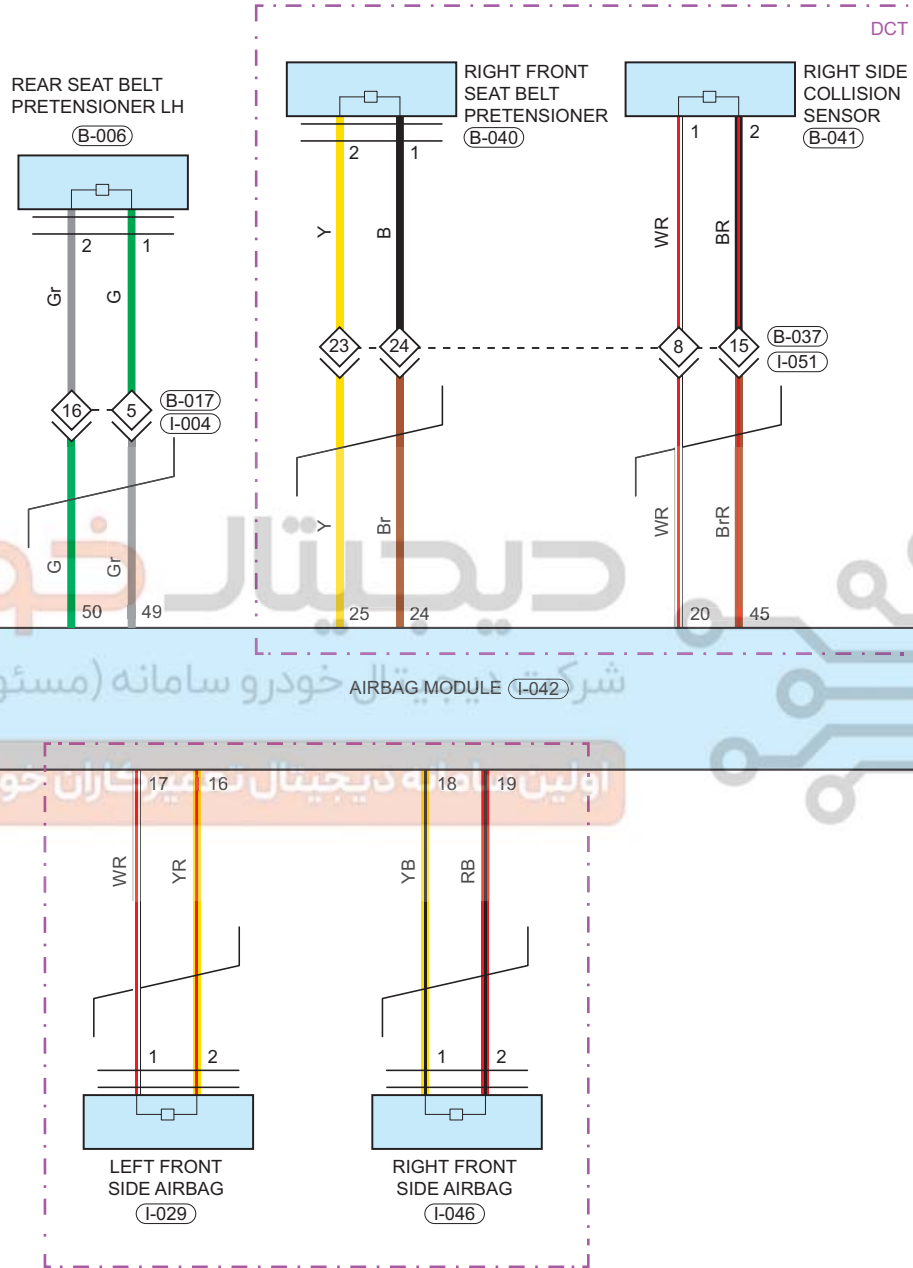

Circuit Diagram (Page 3 of 3)

09

RSE003001