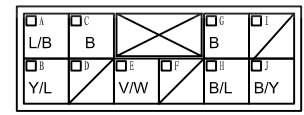

TCU

TU-1

Note: This relay locates at instrument wire, please find this relay by the wire color

TU-01 TCU

TU-02 Transmission Connector

TU-03 Shift Mechanism

1.5TCVT

Wire Mark:  F  I  E