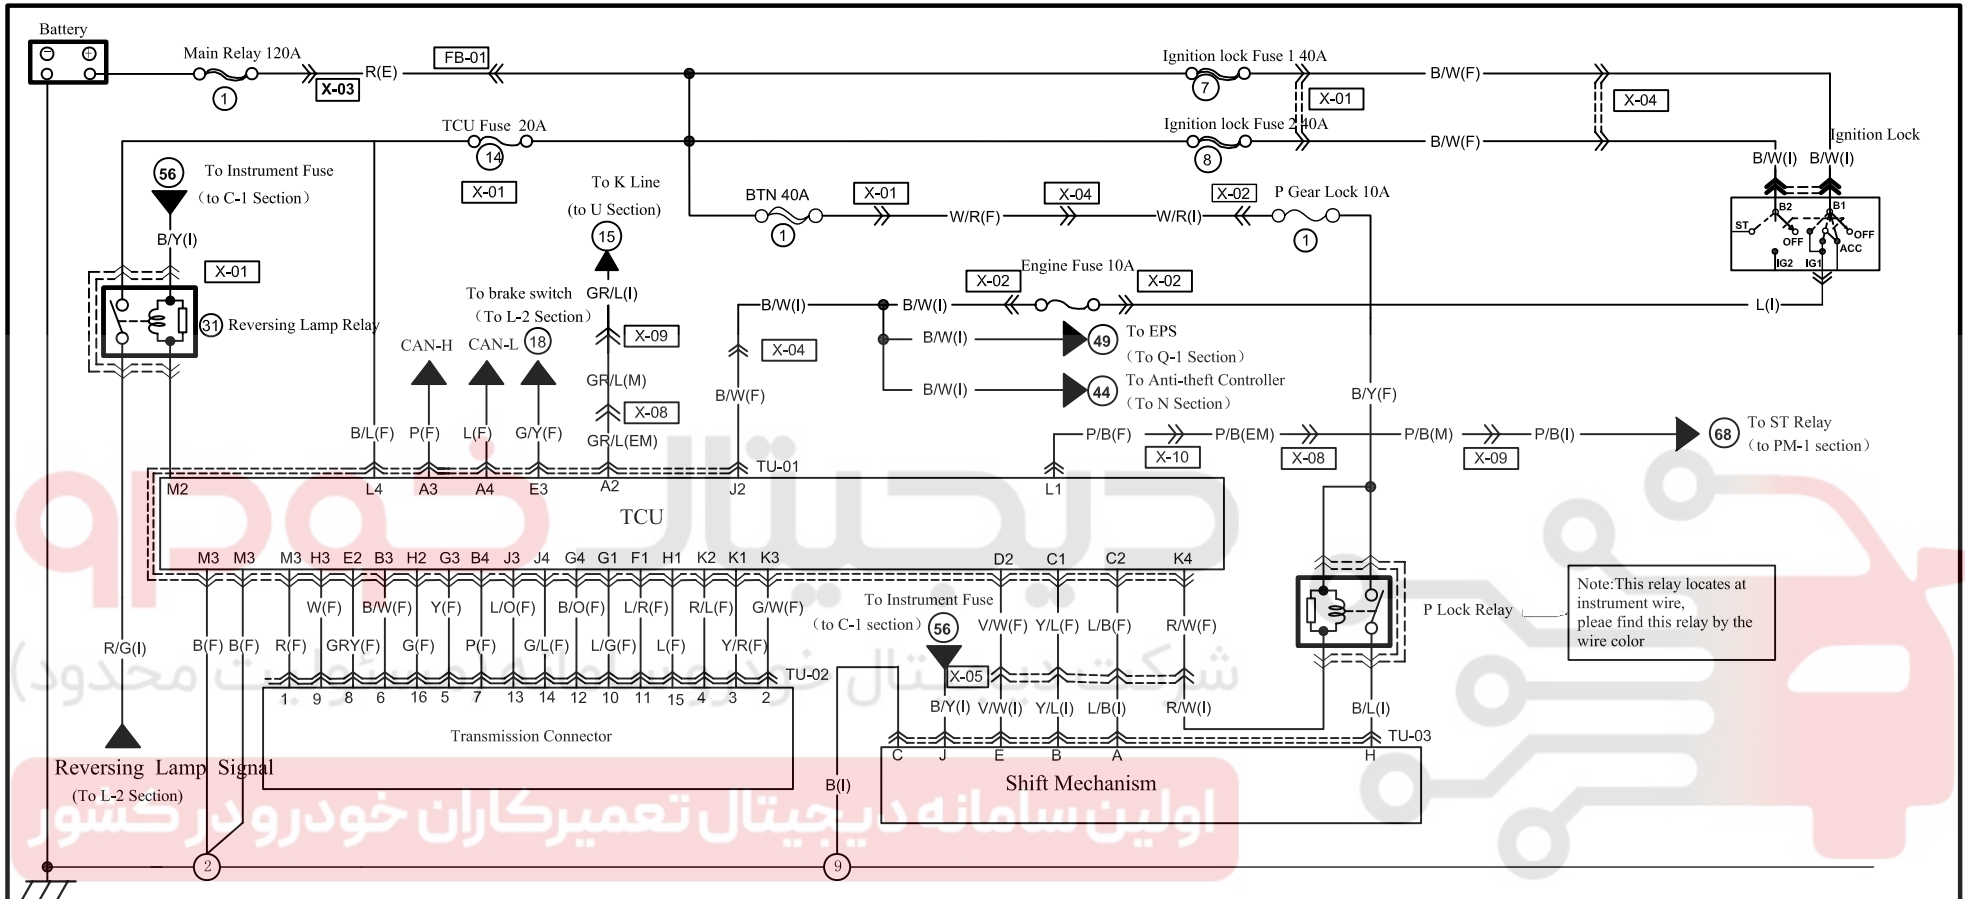

TCU

TU-1

Note: This relay locates at instrument wire, please find this relay by the wire color

TU-01 TCU

TU-02 Transmission Connector

TU-03 Shift Mechanism

1.5TCVT

Wire Mark:  F  I  E