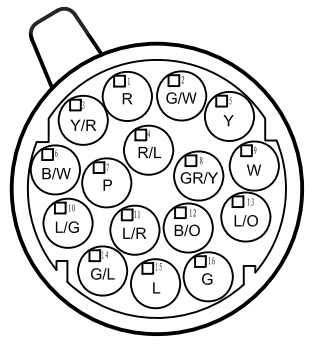

TCU

TU-1

Note: This relay locates at instrument wire, please find this relay by the wire color

TU-01 TCU

TU-02 Transmission Connector

TU-03 Shift Mechanism

1.5TCVT

Wire Mark:  F  I  E