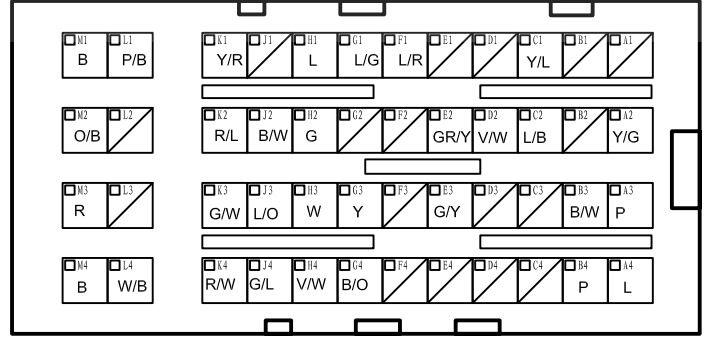

TCU

TU-1

Note: This relay locates at instrument wire, please find this relay by the wire color

TU-01 TCU

TU-02 Transmission Connector

TU-03 Shift Mechanism

1.5TCVT

Wire Mark:  F  I  E