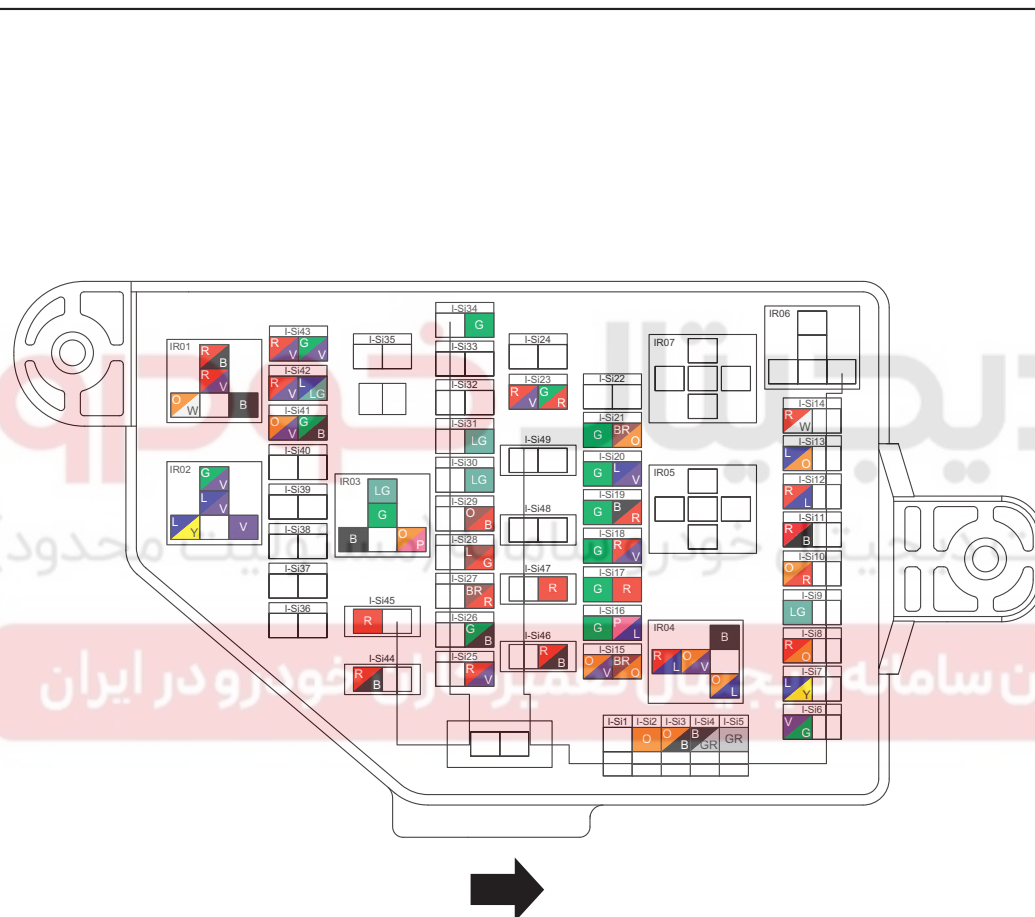

Instrument Panel Fuse and Relay Box

Fuse List Engine Compartment Meter Fuse and Relay Box

Wire Out Direction

I-Si1	Reserved	-	I-Si43	ACC Signal	5A
I-Si2	BCM (Washer)	10A	I-Si44	ACC	30A
I-Si3	BCM (Horn)	20A	I-Si45	Glass Regulator Motor LH	25A
I-Si4	BCM (High Beam Light)	15A	I-Si46	Glass Regulator Motor RH	25A
I-Si5	TBOX	10A	I-Si47	Sunroof	20A
I-Si6	BCM (Fog Light)	10A	I-Si48	Reserved	-
I-Si7	Clearance Light	5A	I-Si49	Reserved	-
I-Si8	BCM (Reverse & Stop)	10A	IR01	ACC Relay	
I-Si9	BCM (Turn Signal Light)	15A	IR02	SOS Relay	
I-Si10	BCM (Position Light)	10A	IR03	IG1 Relay	
I-Si11	Front Passenger Power Seat	20A	IR04	IG2 Relay	
I-Si12	IG2	10A	IR05	Reserved	
I-Si13	Electronic Shift & BCM	10A	IR06	Reserved	
I-Si14	Seat Adjustment	20A	IR07	Reserved	
I-Si15	IG2 Signal Power Source	5A			
I-Si16	PEPS&BCM	5A			
I-Si17	Front Compartment IG1 Power Source	10A			
I-Si18	Switch Set	5A			
I-Si19	Airbag	5A			
I-Si20	Parking & Lane Change Controller	5A			
I-Si21	Brake Switch 1	5A			
I-Si22	Reserved	-			
I-Si23	Rear Backup Power Source	15A			
I-Si24	Reserved	-			
I-Si25	Rear Wiper	15A			
I-Si26	PEPS(ESCL)	15A			
I-Si27	BCM (Door Lock)	25A			
I-Si28	PEPS 1	10A			
I-Si29	PEPS 2	5A			
I-Si30	Audio	15A			
I-Si31	IG1	15A			
I-Si32	Reserved	-			
I-Si33	Reserved	-			
I-Si34	Brake Switch 2	5A			
I-Si35	Reserved	-			
I-Si36	Reserved	-			
I-Si37	Reserved	-			
I-Si38	Reserved	-			
I-Si39	Reserved	-			
I-Si40	Reserved	-			
I-Si41	USB Charging	5A			
I-Si42	Front Backup Power Source	15A			