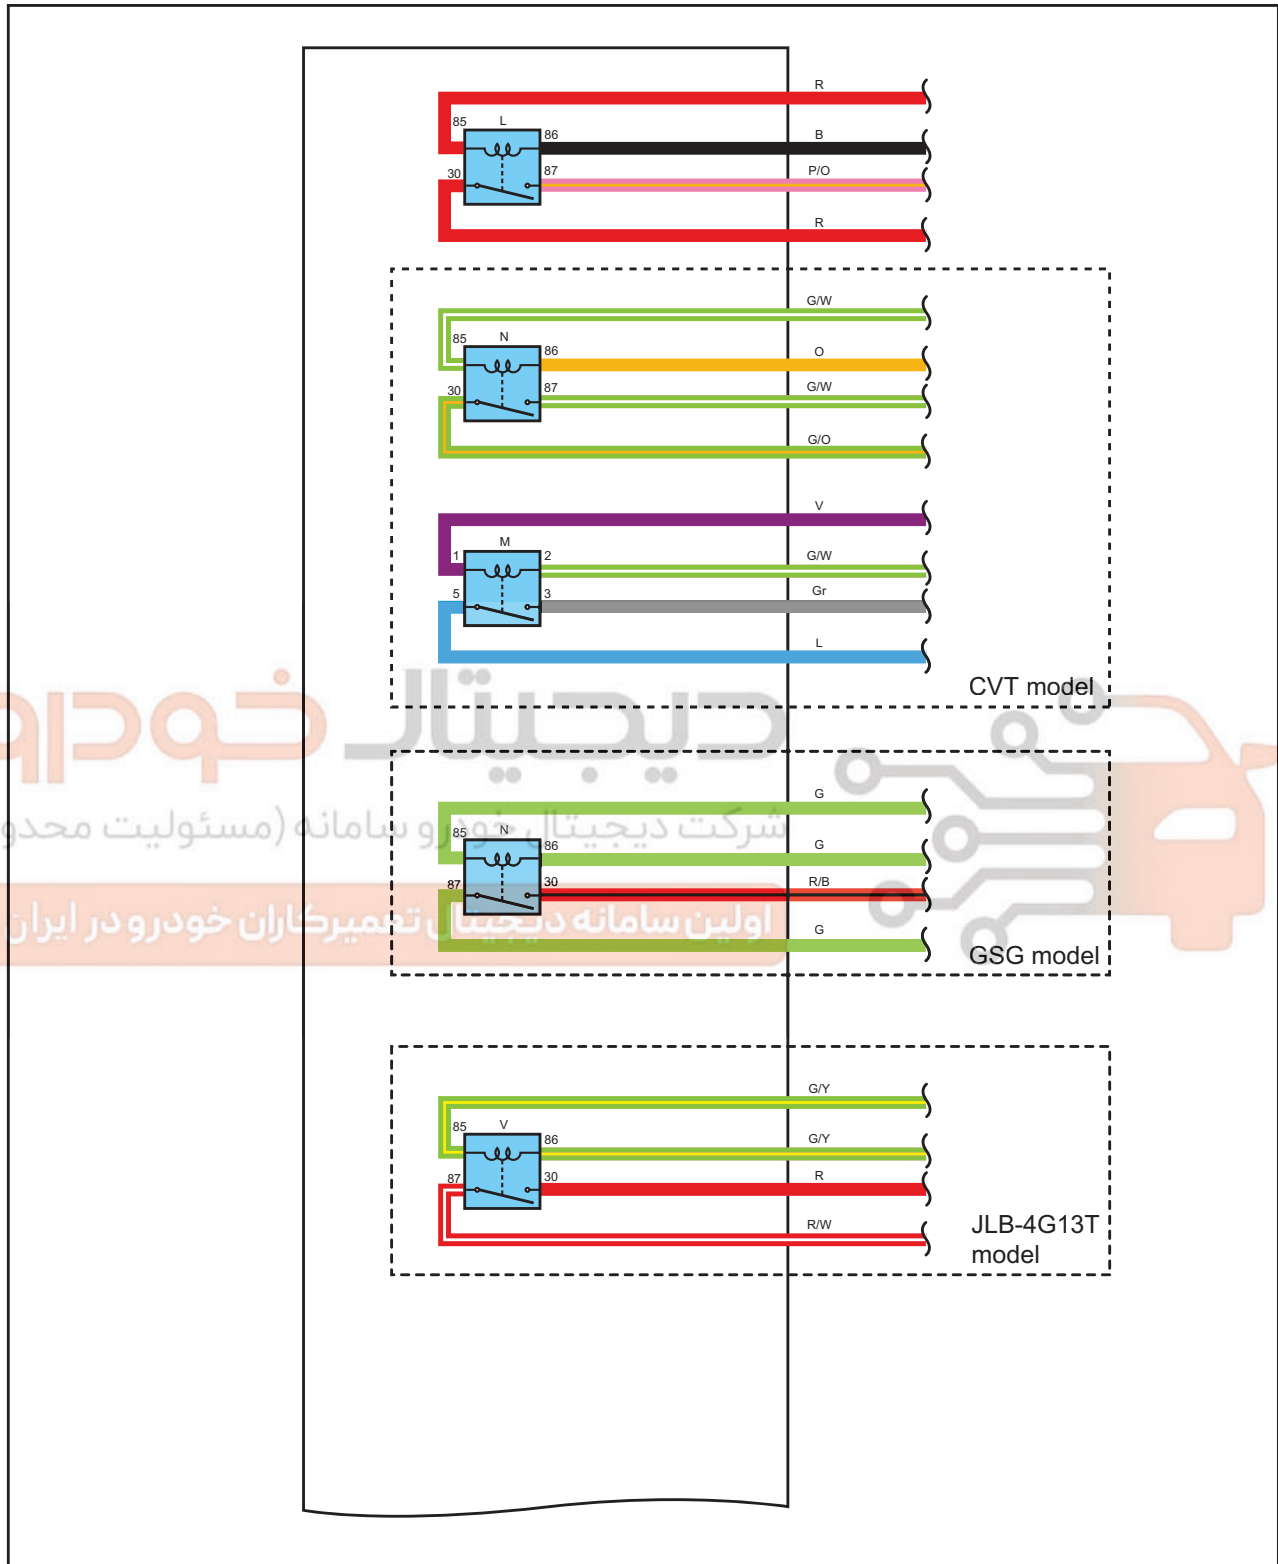

Engine compartment fuse, relay box

Engine compartment fuse, relay box-engine harness (JL4G18N-Delphi)

Internal Wiring Diagram of Engine Compartment Fuse, Relay Box

Internal Wiring Diagram of Engine Compartment Fuse, Relay Box (Continued 1)

Internal Wiring Diagram of Engine Compartment Fuse, Relay Box (Continued 2)

Internal Wiring Diagram of Engine Compartment Fuse, Relay Box (Continued 3)

Fuse List of Engine Compartment

Code	Name	Rated current (A)	Descriptions
EF01	Main fuse	100	/
EF02	Main fuse	60	Battery output
EF03	Alternator	10	Alternator energized field
EF04	ECM	10	ECM working power supply
EF05	Fuel pump	15	Fuel pump relay
EF06	Main fuse	30	Ignition switch power supply (AM1)
EF07	CNG gas control unit	15	Special for CNG&NGV vehicles
EF08	High beam	10	Front left high beam
EF09	High beam	10	Front right high beam
EF10	Low Beam	10	Front left low beam
EF11	Low Beam	10	Front right low beam
EF12	Main relay	30	ECM main relay
EF13	Oxygen sensor	5	Front oxygen sensor heating
EF14	Oxygen sensor	5	Rear oxygen sensor heating
EF15	Starter	30	Starter relay
EF16	Day run lamp	15	Day run lamp relay
EF17	Power seat	30	/
EF18	Ignition Switch	30	AM2
EF19	Rear Defroster	30	/
EF20	ABS	25	ABS Solenoid Valve
EF21	ABS/ESC	40	ABS reflux pump
EF22	Ignition Switch	40	IG1 relay
EF23	Alternator	60	Alternator output
EF24	Front fog lamp	15	/
EF25	Seat heating	15	/
EF26	Blower	40	/
EF27	TCU1	20	ON gear power supply (special for CVT)
EF28	BMCS	5	Learning key
EF29	Cooling fan	40	Cooling fan relay
EF30	Power window	30	/
EF31	Power vacuum pump	15	Special for JLB-4G13T
EF32	TCU2	20	B+power supply (special for CVT)
EF33	Main fuse	120	/
		125	Special for JLB-4G13T
EF34	Empty	Empty	Empty
EF35	Fuel injector heating	70	JL4G18N+Delphi