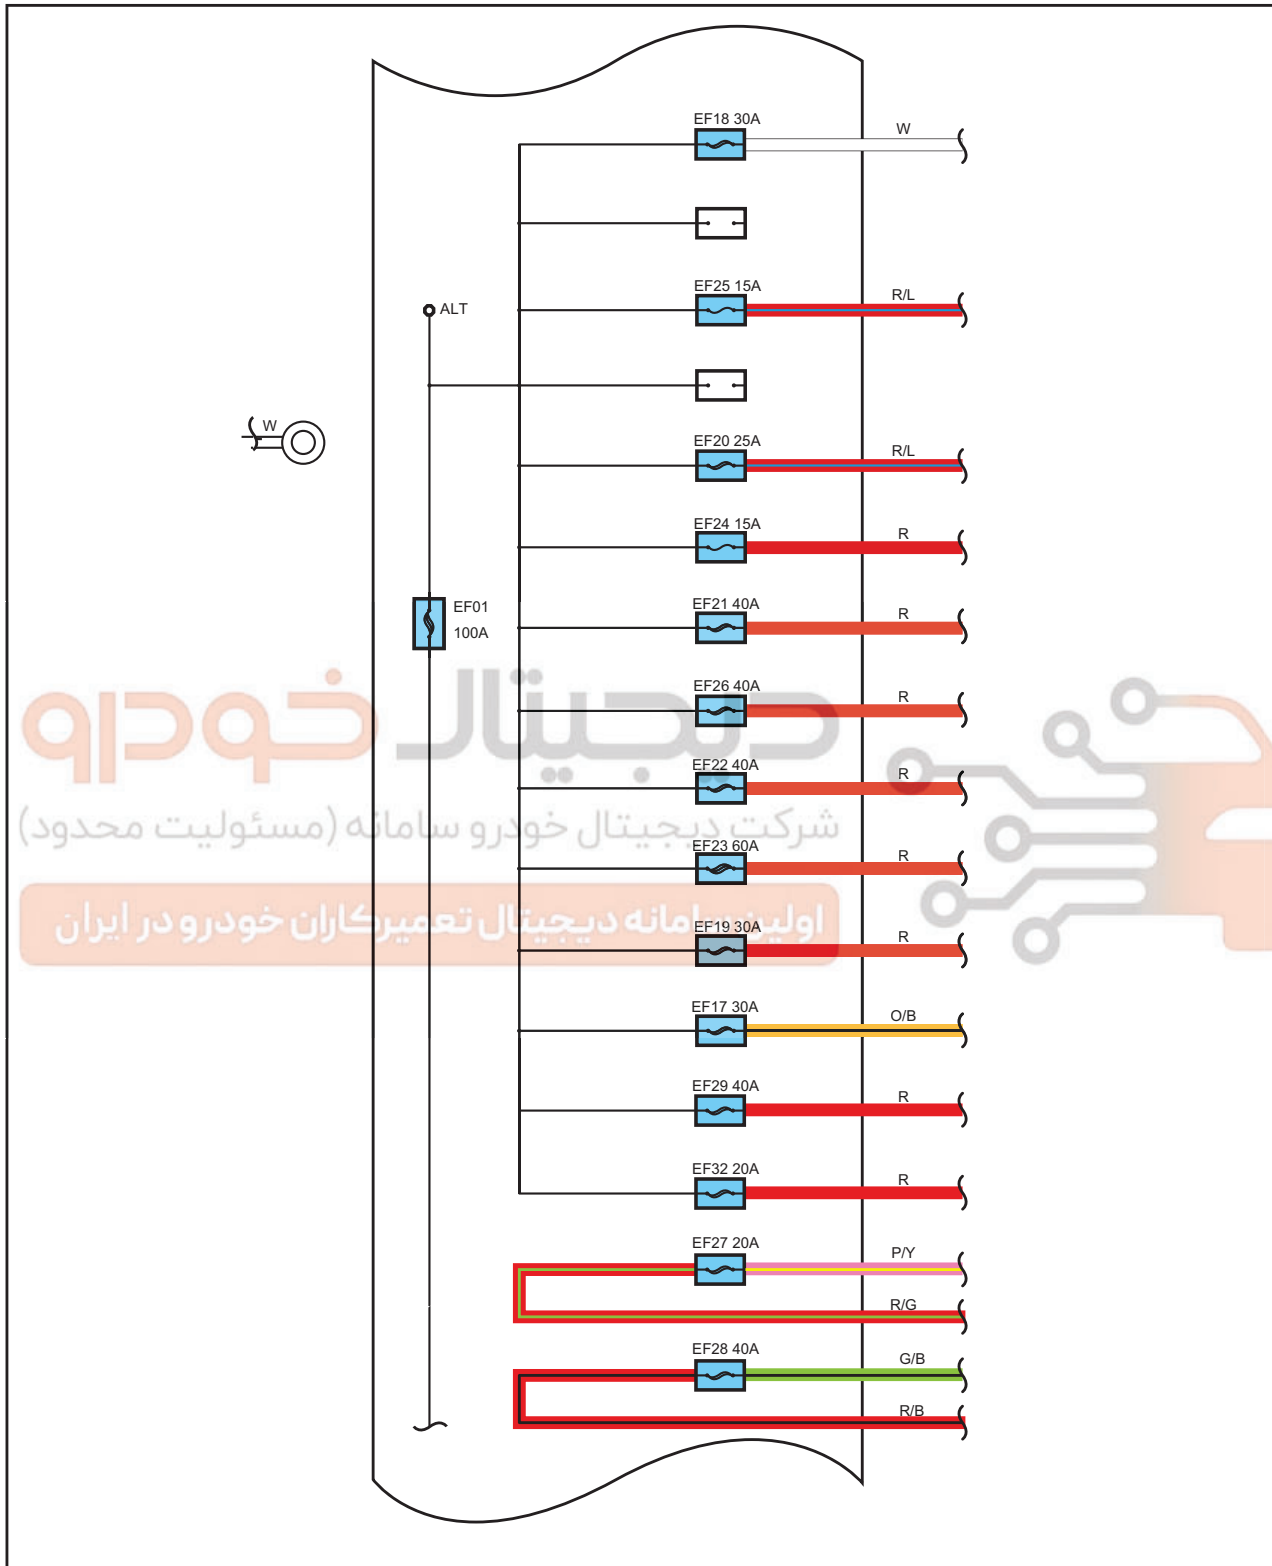

Internal Wiring Diagram of Engine Compartment Fuse, Relay Box (Continued 2)