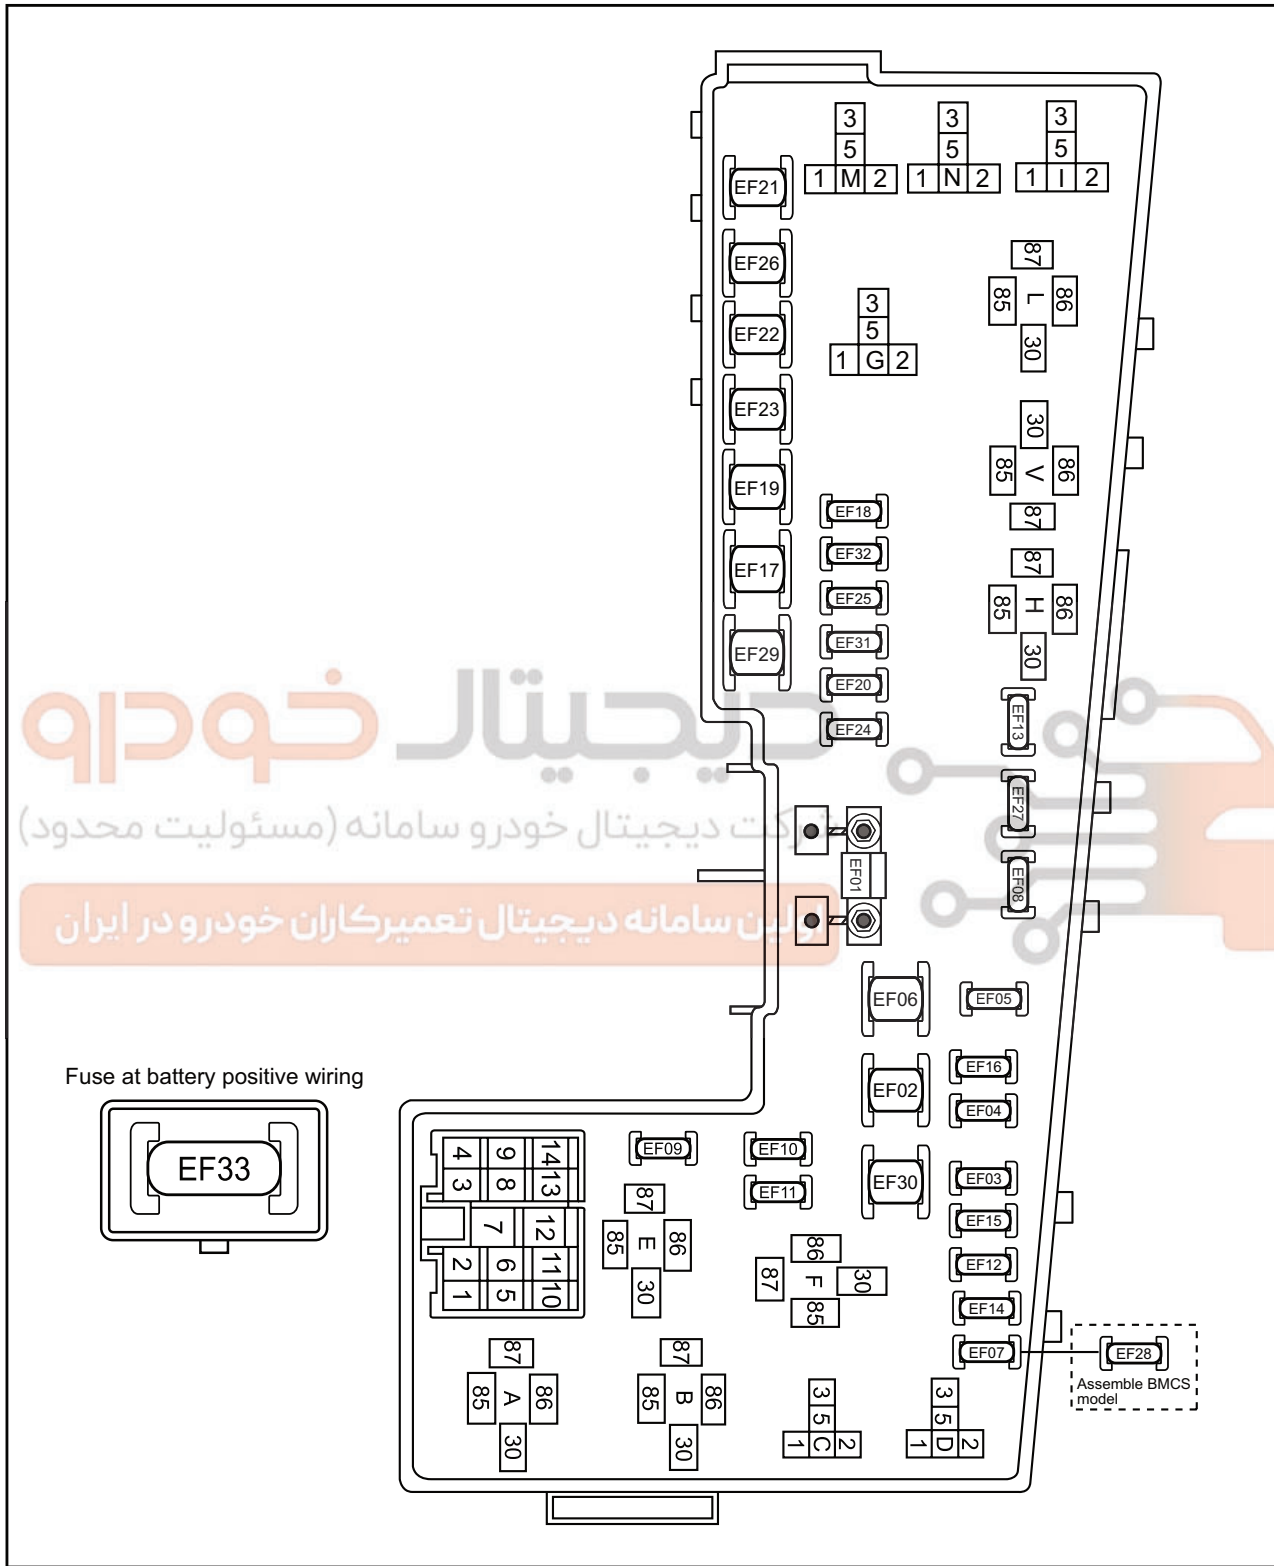

Engine compartment fuse, relay box

Engine compartment fuse, relay box-engine harness (JL4G18N-Delphi)

Internal Wiring Diagram of Engine Compartment Fuse, Relay Box

Internal Wiring Diagram of Engine Compartment Fuse, Relay Box (Continued 1)

Internal Wiring Diagram of Engine Compartment Fuse, Relay Box (Continued 2)

Internal Wiring Diagram of Engine Compartment Fuse, Relay Box (Continued 3)

Fuse List of Engine Compartment

Code	Name	Rated current (A)	Descriptions
EF01	Main fuse	100	/
EF02	Main fuse	60	Battery output
EF03	Alternator	10	Alternator energized field
EF04	ECM	10	ECM working power supply
EF05	Fuel pump	15	Fuel pump relay
EF06	Main fuse	30	Ignition switch power supply (AM1)
EF07	CNG gas control unit	15	Special for CNG&NGV vehicles
EF08	High beam	10	Front left high beam
EF09	High beam	10	Front right high beam
EF10	Low Beam	10	Front left low beam
EF11	Low Beam	10	Front right low beam
EF12	Main relay	30	ECM main relay
EF13	Oxygen sensor	5	Front oxygen sensor heating
EF14	Oxygen sensor	5	Rear oxygen sensor heating
EF15	Starter	30	Starter relay
EF16	Day run lamp	15	Day run lamp relay
EF17	Power seat	30	/
EF18	Ignition Switch	30	AM2
EF19	Rear Defroster	30	/
EF20	ABS	25	ABS Solenoid Valve
EF21	ABS/ESC	40	ABS reflux pump
EF22	Ignition Switch	40	IG1 relay
EF23	Alternator	60	Alternator output
EF24	Front fog lamp	15	/
EF25	Seat heating	15	/
EF26	Blower	40	/
EF27	TCU1	20	ON gear power supply (special for CVT)
EF28	BMCS	5	Learning key
EF29	Cooling fan	40	Cooling fan relay
EF30	Power window	30	/
EF31	Power vacuum pump	15	Special for JLB-4G13T
EF32	TCU2	20	B+power supply (special for CVT)
EF33	Main fuse	120	/
		125	Special for JLB-4G13T
EF34	Empty	Empty	Empty
EF35	Fuel injector heating	70	JL4G18N+Delphi