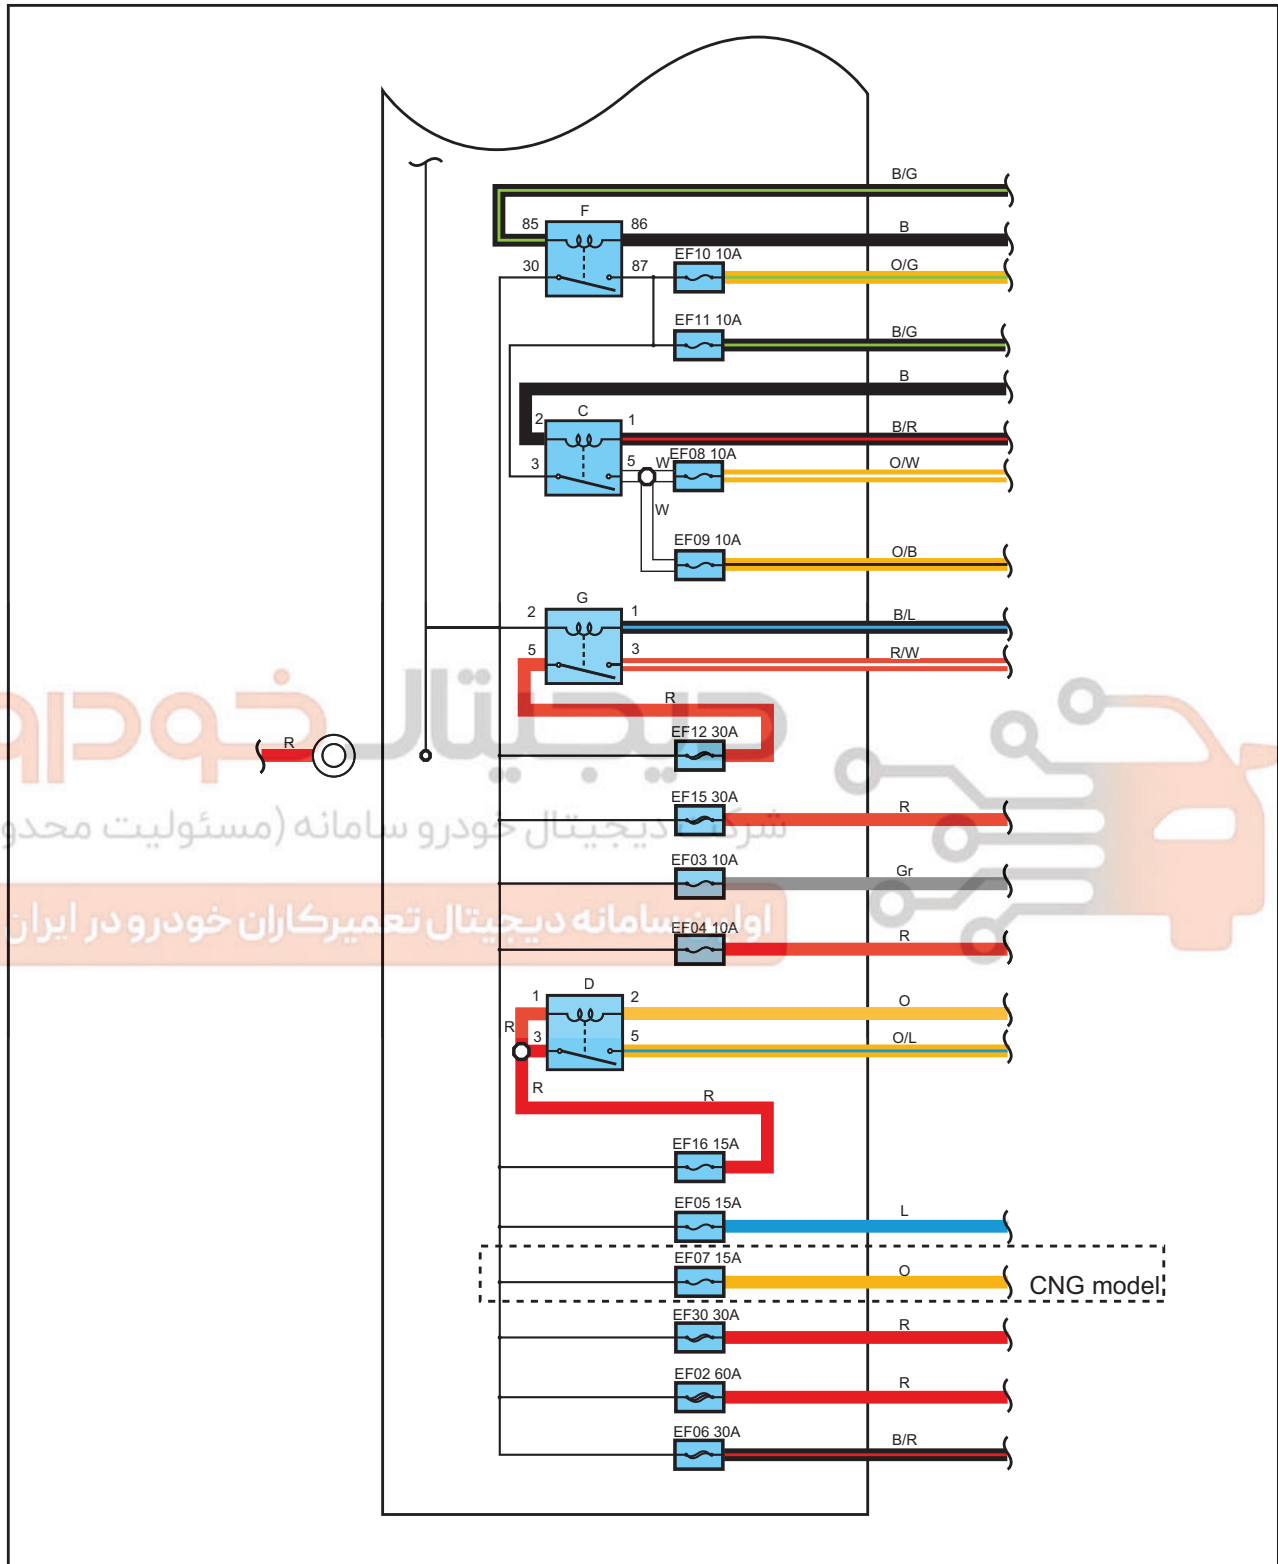

Engine compartment fuse, relay box

Engine compartment fuse, relay box-engine harness (JL4G18N-Delphi)

Internal Wiring Diagram of Engine Compartment Fuse, Relay Box

Internal Wiring Diagram of Engine Compartment Fuse, Relay Box (Continued 1)

Internal Wiring Diagram of Engine Compartment Fuse, Relay Box (Continued 2)

Internal Wiring Diagram of Engine Compartment Fuse, Relay Box (Continued 3)

Fuse List of Engine Compartment

Code	Name	Rated current (A)	Descriptions
EF01	Main fuse	100	/
EF02	Main fuse	60	Battery output
EF03	Alternator	10	Alternator energized field
EF04	ECM	10	ECM working power supply
EF05	Fuel pump	15	Fuel pump relay
EF06	Main fuse	30	Ignition switch power supply (AM1)
EF07	CNG gas control unit	15	Special for CNG&NGV vehicles
EF08	High beam	10	Front left high beam
EF09	High beam	10	Front right high beam
EF10	Low Beam	10	Front left low beam
EF11	Low Beam	10	Front right low beam
EF12	Main relay	30	ECM main relay
EF13	Oxygen sensor	5	Front oxygen sensor heating
EF14	Oxygen sensor	5	Rear oxygen sensor heating
EF15	Starter	30	Starter relay
EF16	Day run lamp	15	Day run lamp relay
EF17	Power seat	30	/
EF18	Ignition Switch	30	AM2
EF19	Rear Defroster	30	/
EF20	ABS	25	ABS Solenoid Valve
EF21	ABS/ESC	40	ABS reflux pump
EF22	Ignition Switch	40	IG1 relay
EF23	Alternator	60	Alternator output
EF24	Front fog lamp	15	/
EF25	Seat heating	15	/
EF26	Blower	40	/
EF27	TCU1	20	ON gear power supply (special for CVT)
EF28	BMCS	5	Learning key
EF29	Cooling fan	40	Cooling fan relay
EF30	Power window	30	/
EF31	Power vacuum pump	15	Special for JLB-4G13T
EF32	TCU2	20	B+power supply (special for CVT)
EF33	Main fuse	120	/
		125	Special for JLB-4G13T
EF34	Empty	Empty	Empty
EF35	Fuel injector heating	70	JL4G18N+Delphi