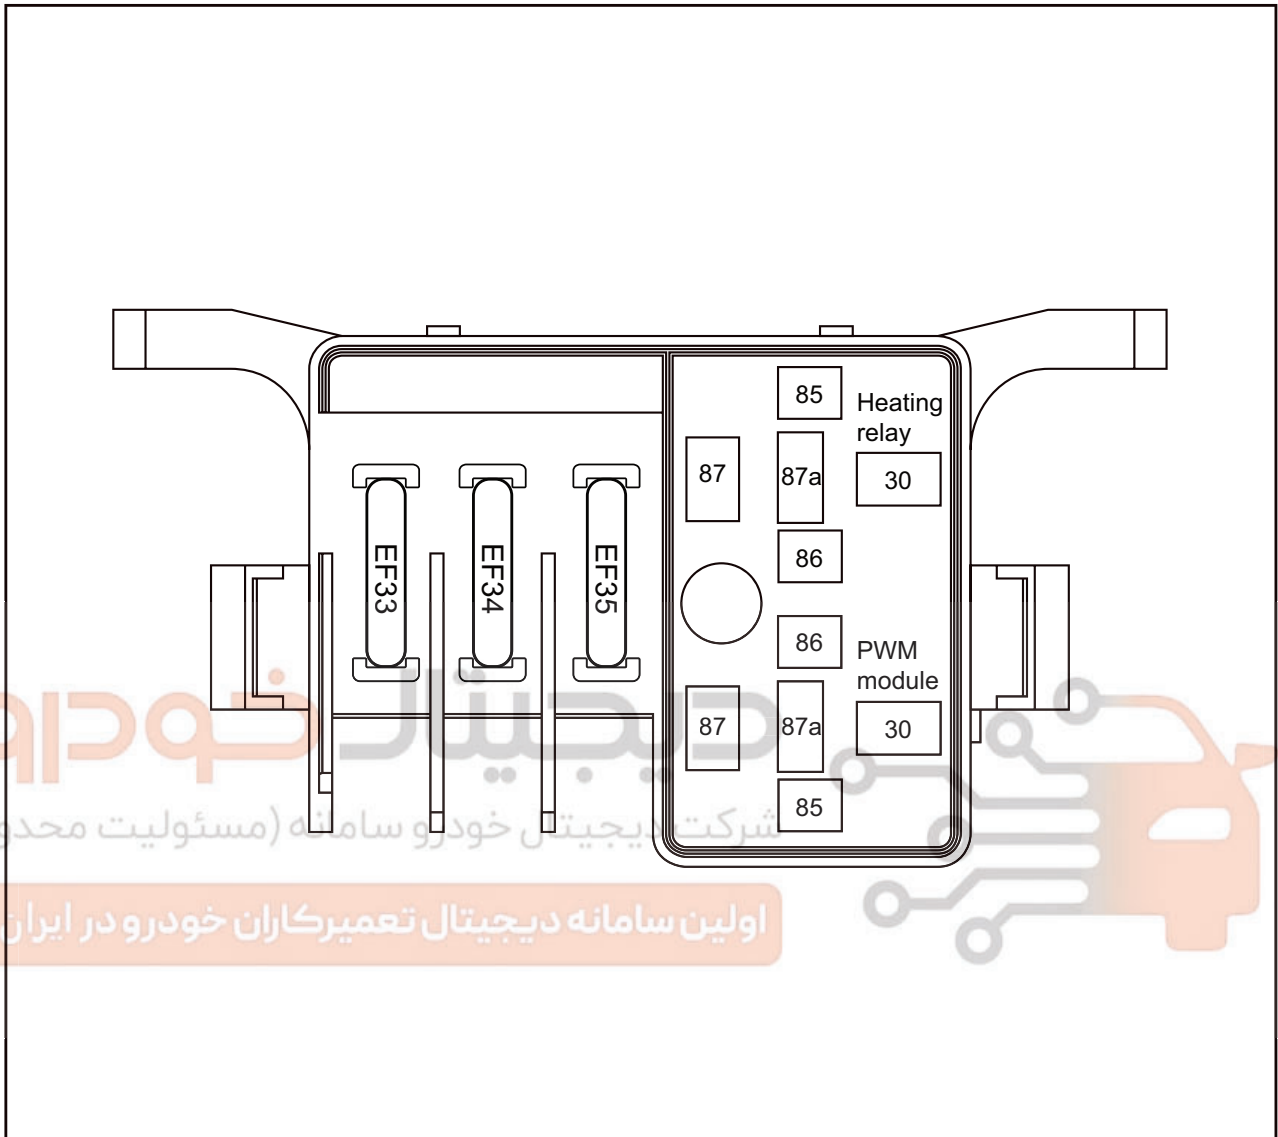

Engine compartment fuse, relay box

Engine compartment fuse, relay box-engine harness (JL4G18N-Delphi)

Internal Wiring Diagram of Engine Compartment Fuse, Relay Box

Internal Wiring Diagram of Engine Compartment Fuse, Relay Box (Continued 1)

Internal Wiring Diagram of Engine Compartment Fuse, Relay Box (Continued 2)

Internal Wiring Diagram of Engine Compartment Fuse, Relay Box (Continued 3)

Fuse List of Engine Compartment

Code	Name	Rated current (A)	Descriptions
EF01	Main fuse	100	/
EF02	Main fuse	60	Battery output
EF03	Alternator	10	Alternator energized field
EF04	ECM	10	ECM working power supply
EF05	Fuel pump	15	Fuel pump relay
EF06	Main fuse	30	Ignition switch power supply (AM1)
EF07	CNG gas control unit	15	Special for CNG&NGV vehicles
EF08	High beam	10	Front left high beam
EF09	High beam	10	Front right high beam
EF10	Low Beam	10	Front left low beam
EF11	Low Beam	10	Front right low beam
EF12	Main relay	30	ECM main relay
EF13	Oxygen sensor	5	Front oxygen sensor heating
EF14	Oxygen sensor	5	Rear oxygen sensor heating
EF15	Starter	30	Starter relay
EF16	Day run lamp	15	Day run lamp relay
EF17	Power seat	30	/
EF18	Ignition Switch	30	AM2
EF19	Rear Defroster	30	/
EF20	ABS	25	ABS Solenoid Valve
EF21	ABS/ESC	40	ABS reflux pump
EF22	Ignition Switch	40	IG1 relay
EF23	Alternator	60	Alternator output
EF24	Front fog lamp	15	/
EF25	Seat heating	15	/
EF26	Blower	40	/
EF27	TCU1	20	ON gear power supply (special for CVT)
EF28	BMCS	5	Learning key
EF29	Cooling fan	40	Cooling fan relay
EF30	Power window	30	/
EF31	Power vacuum pump	15	Special for JLB-4G13T
EF32	TCU2	20	B+power supply (special for CVT)
EF33	Main fuse	120	/
		125	Special for JLB-4G13T
EF34	Empty	Empty	Empty
EF35	Fuel injector heating	70	JL4G18N+Delphi