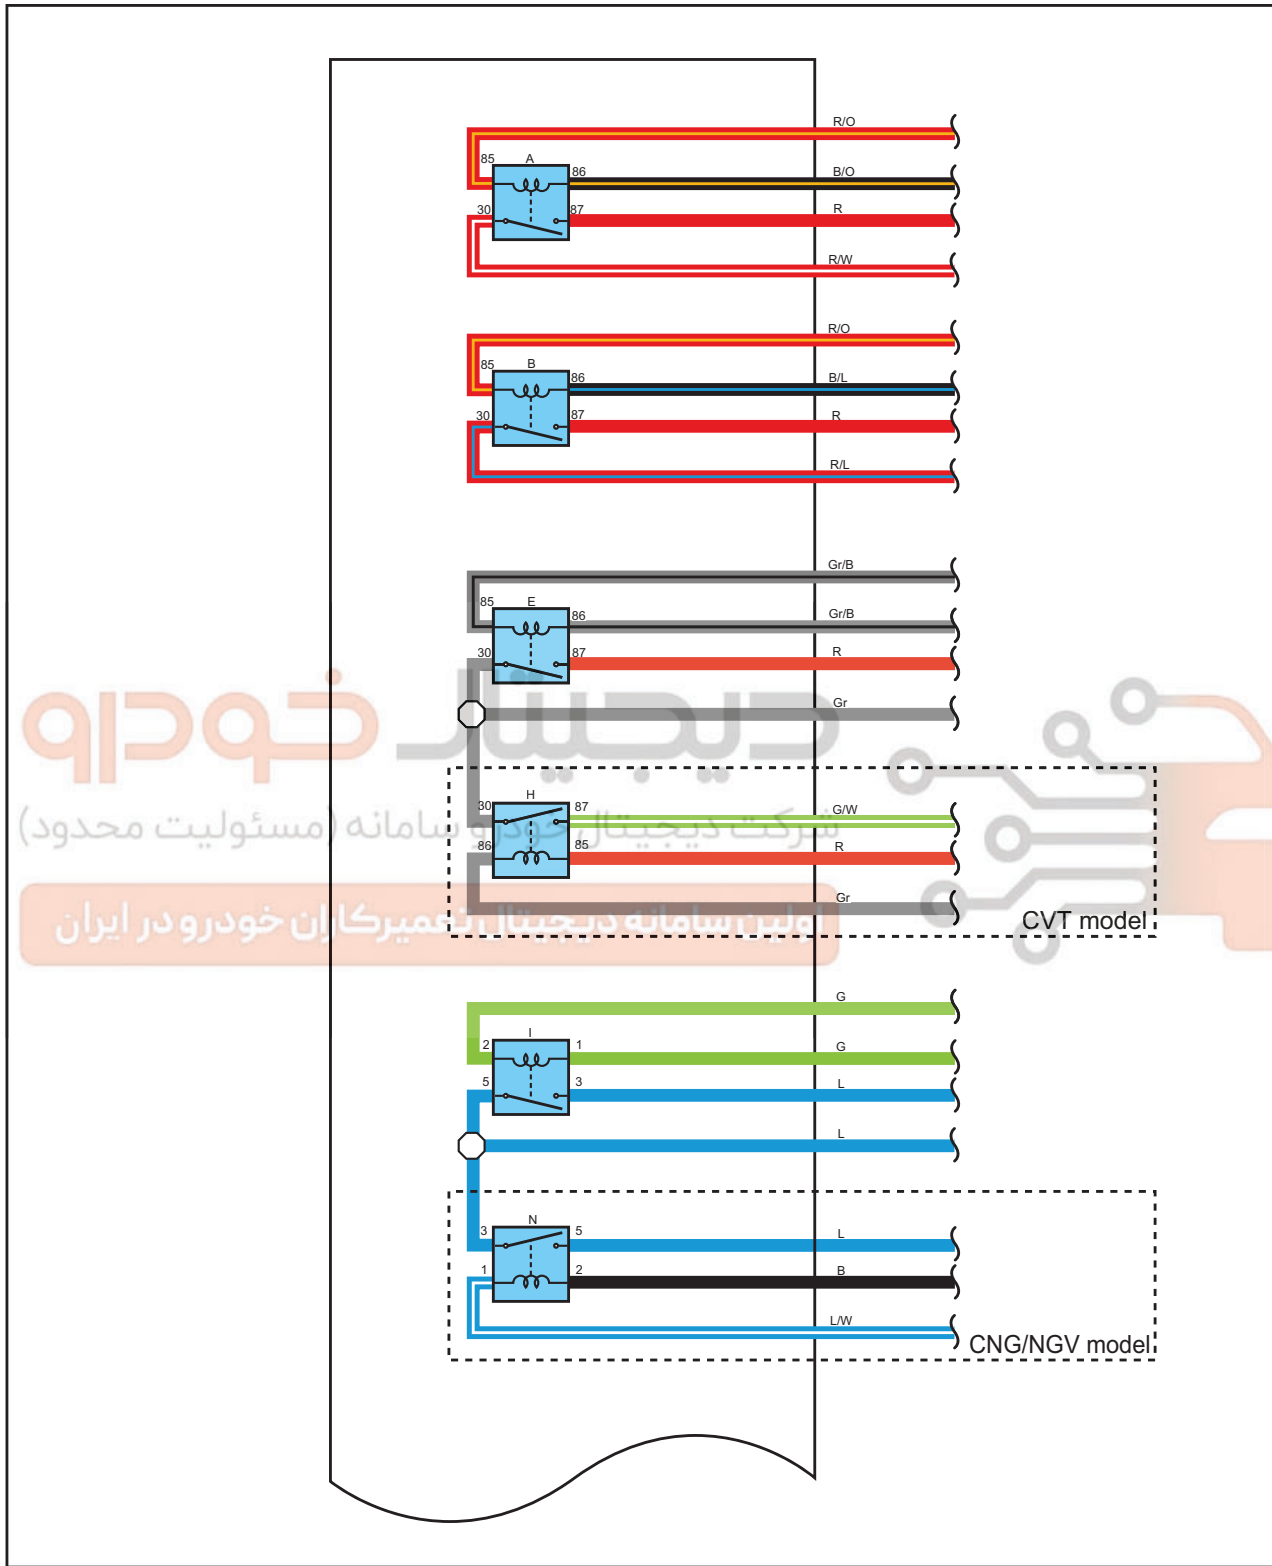

Internal Wiring Diagram of Engine Compartment Fuse, Relay Box