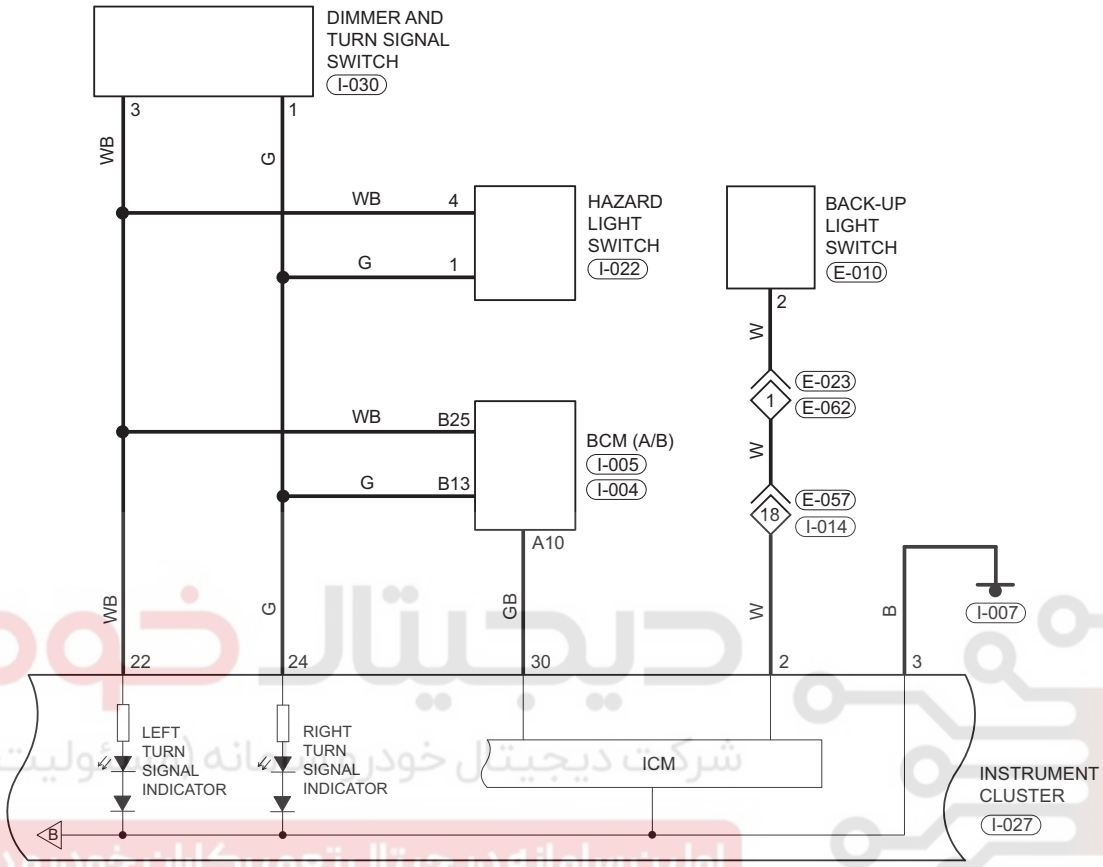

Instrument Cluster (Page 7 of 7)

35

ES15350070

Instrument Cluster Terminal List

Terminal No.	Definition	Terminal No.	Definition
1	Door Open Indication Signal	17	Airbag Indication Signal
2	Back-up Light Switch Signal	18	Parking Brake Switch Signal
3	GND	19	Driver Seat Belt Unfastened Indication Signal
4	-	20	Engine Malfunction Indication Signal
5	Data Signal (Reversing Radar Control Module Assembly)	21	Fuel Level Indication Signal
6	-	22	Left Turn Signal Light Indication Signal
7	Vehicle Speed Signal Output	23	Engine Coolant Temperature Indication Signal
8	-	24	Right Turn Signal Light Indication Signal
9	Engine Oil Pressure Indication Signal	25	Headlight (High Beam) Indication Signal
10	Engine Speed Signal Input	26	Brake System Malfunction Indication Signal
11	Battery Power Supply	27	Vehicle Speed Signal Input
12	Clock Signal (Reversing Radar Control Module Assembly)	28	Position Light (Small Light) Indication Signal
13	Ignition Switch Power Supply	29	Daytime Running Light Indication Signal
14	ABS Indication Signal	30	Engine Speed Signal Output
15	Data Link Connector (Diagnosis)	31	Instantaneous Fuel Consumption Input Signal
16	Charging System Indication Signal	32	Rear Fog Light Indication Signal