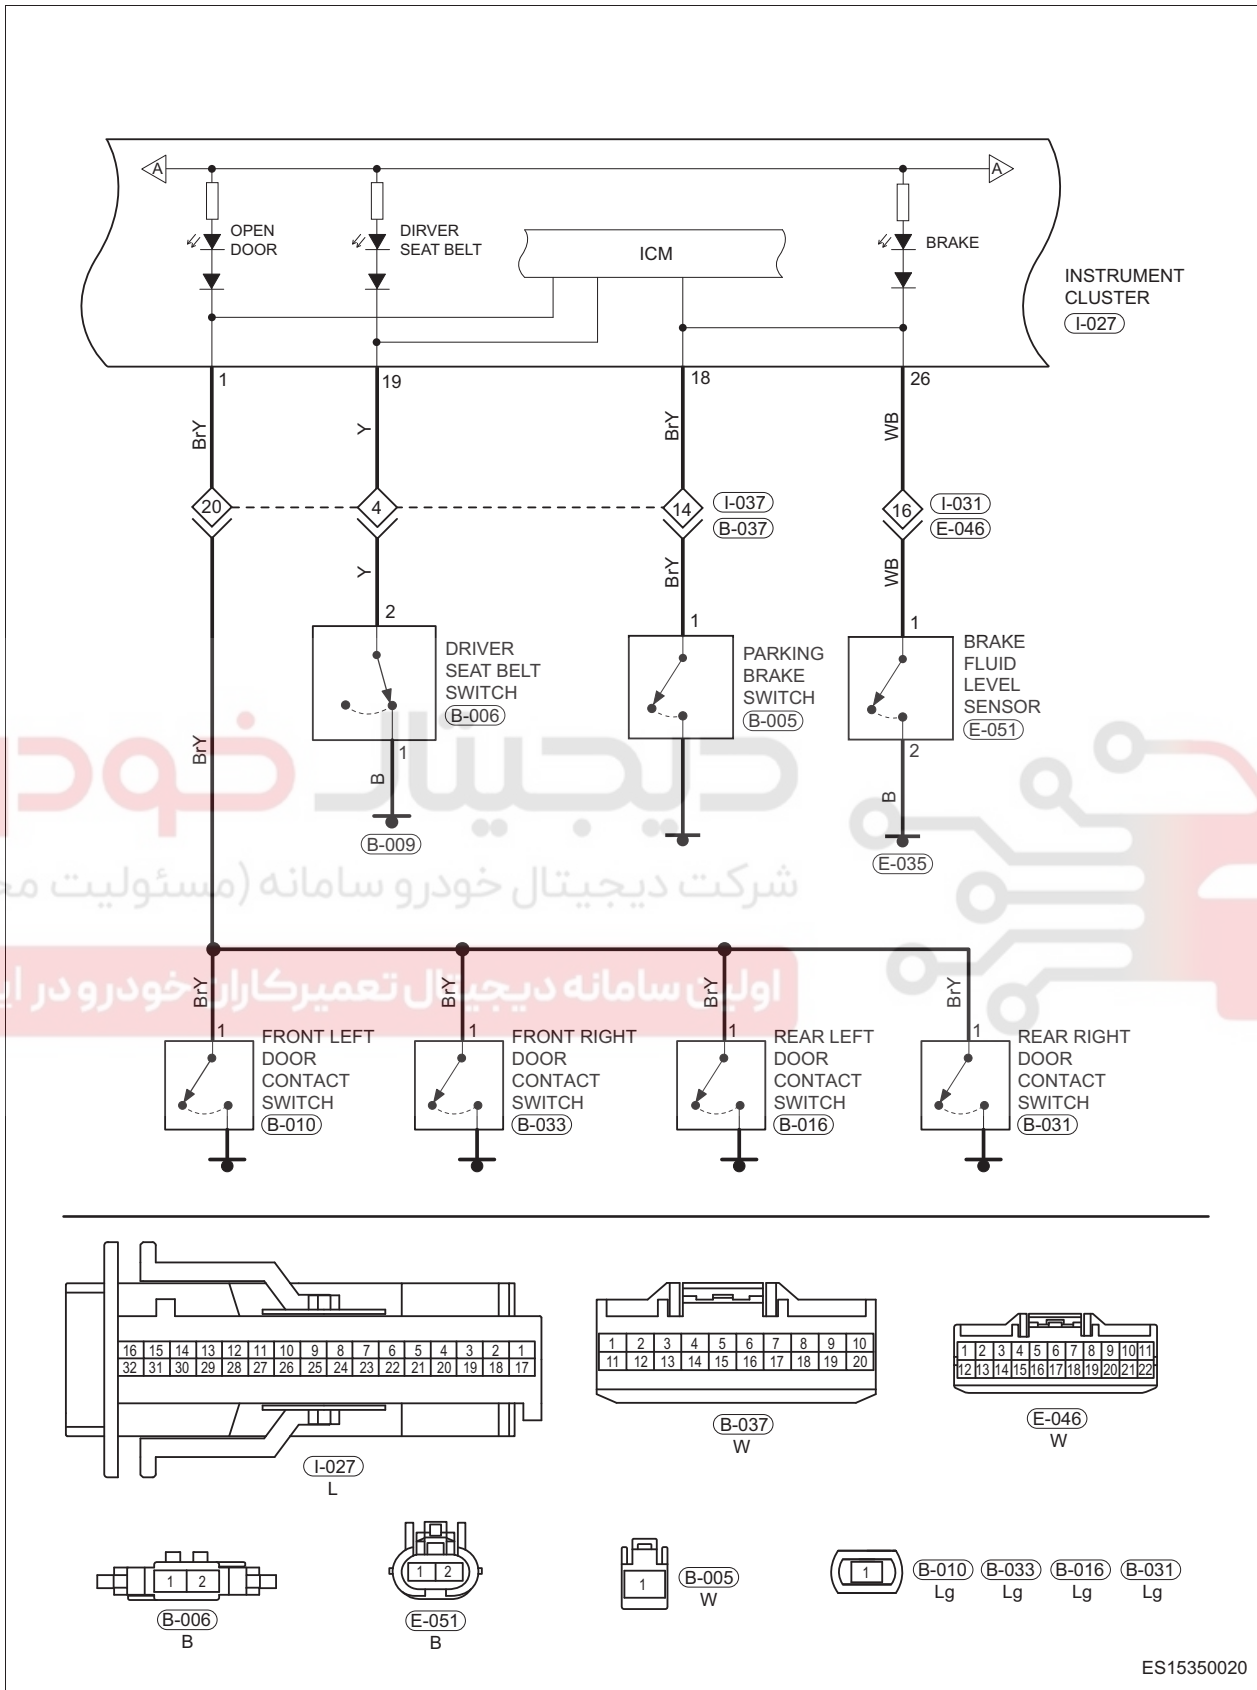

Instrument Cluster (Page 2 of 7)

35

دیجیتال خودرو
شرکت دیجیتال خودرو سامانه (مسئولیت محدود)
اولین سامانه دیجیتال تعمیرکاران خودرو در ایران

ES15350020