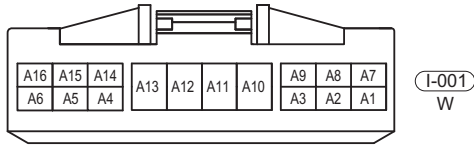

ES15350060