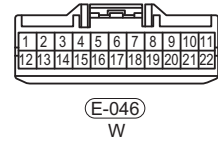

ES15350060