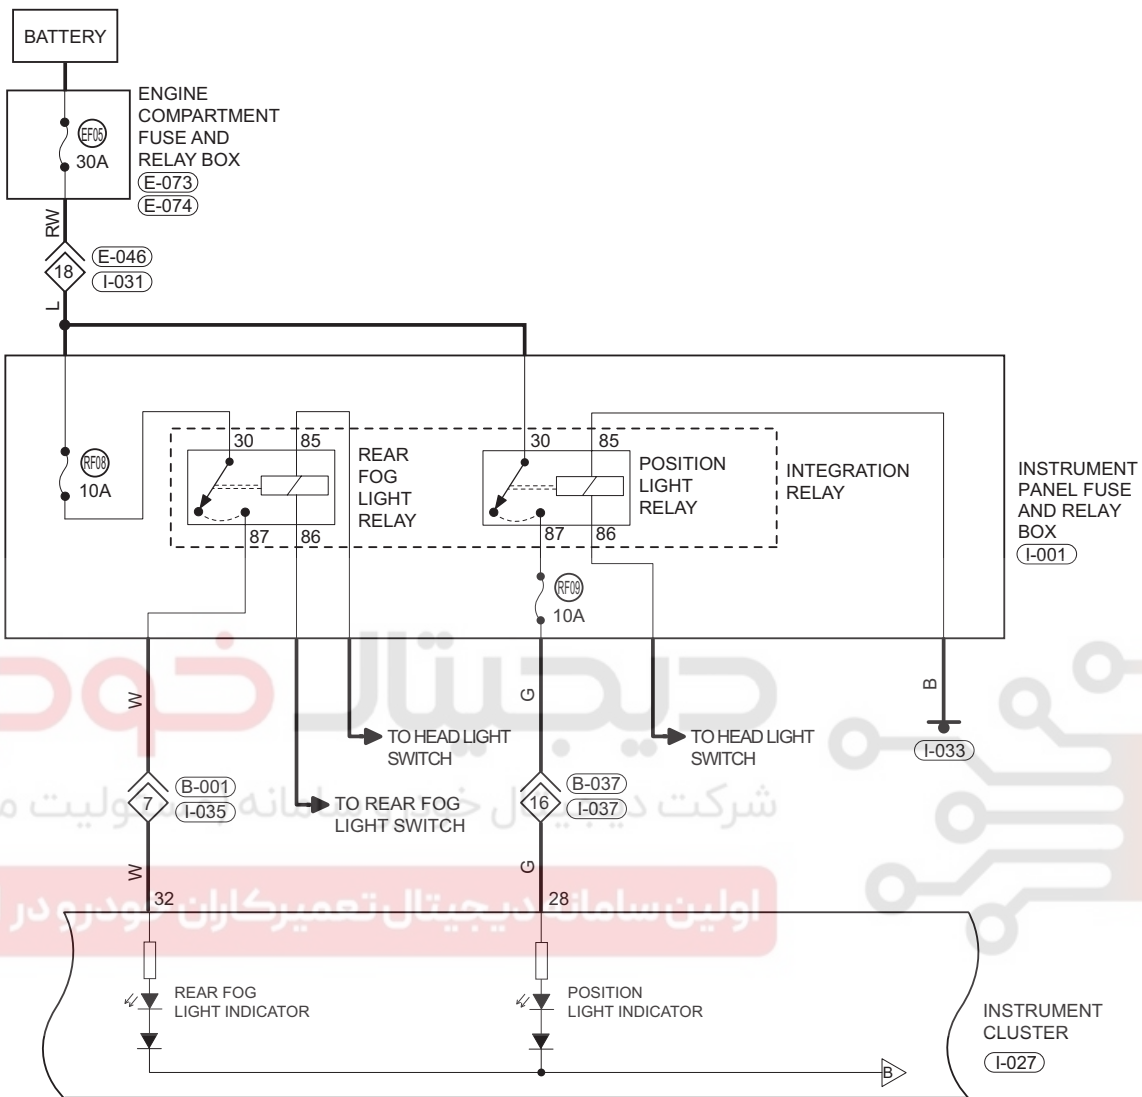

Instrument Cluster (Page 5 of 7)

35