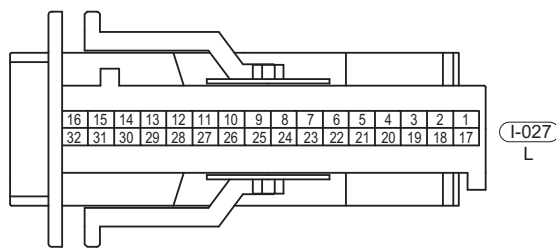

ES15350060