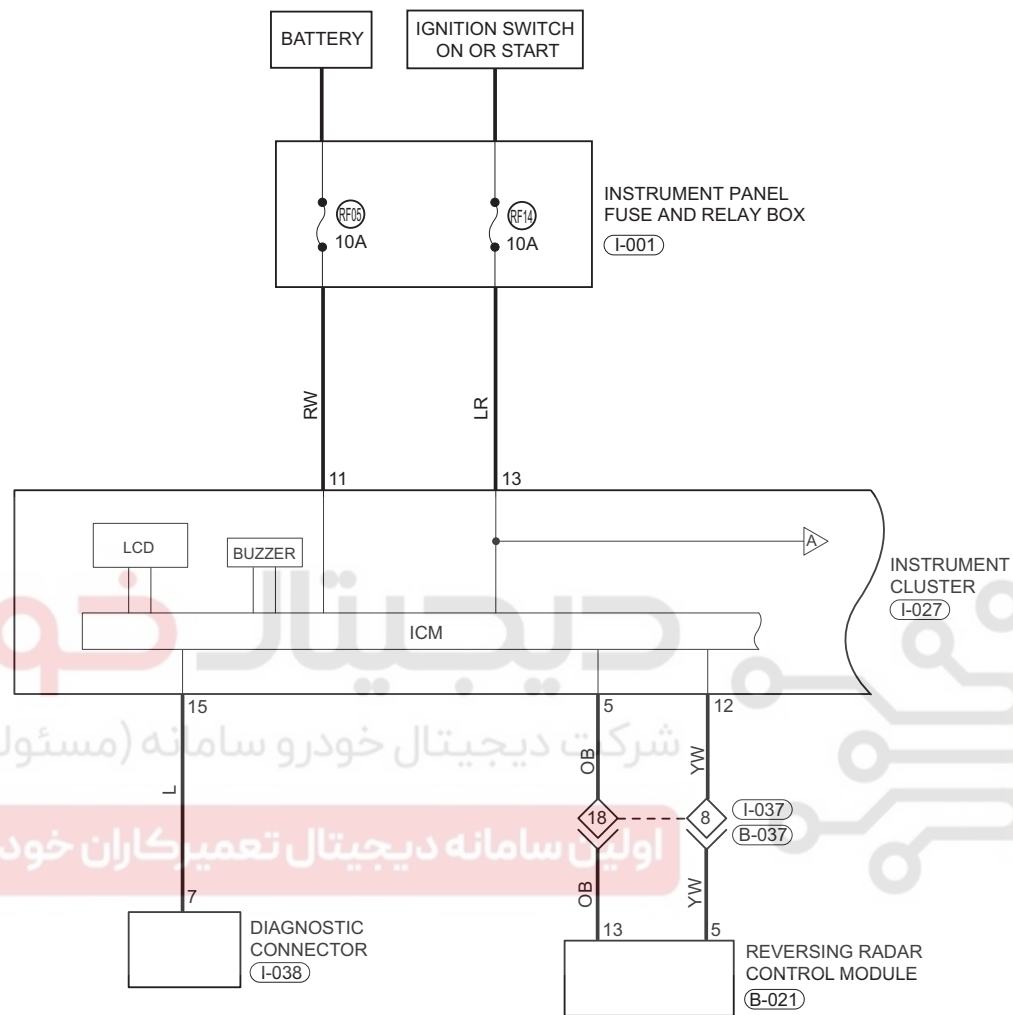

Circuit Diagram

Instrument Cluster (Page 1 of 7)

35

ES15350010