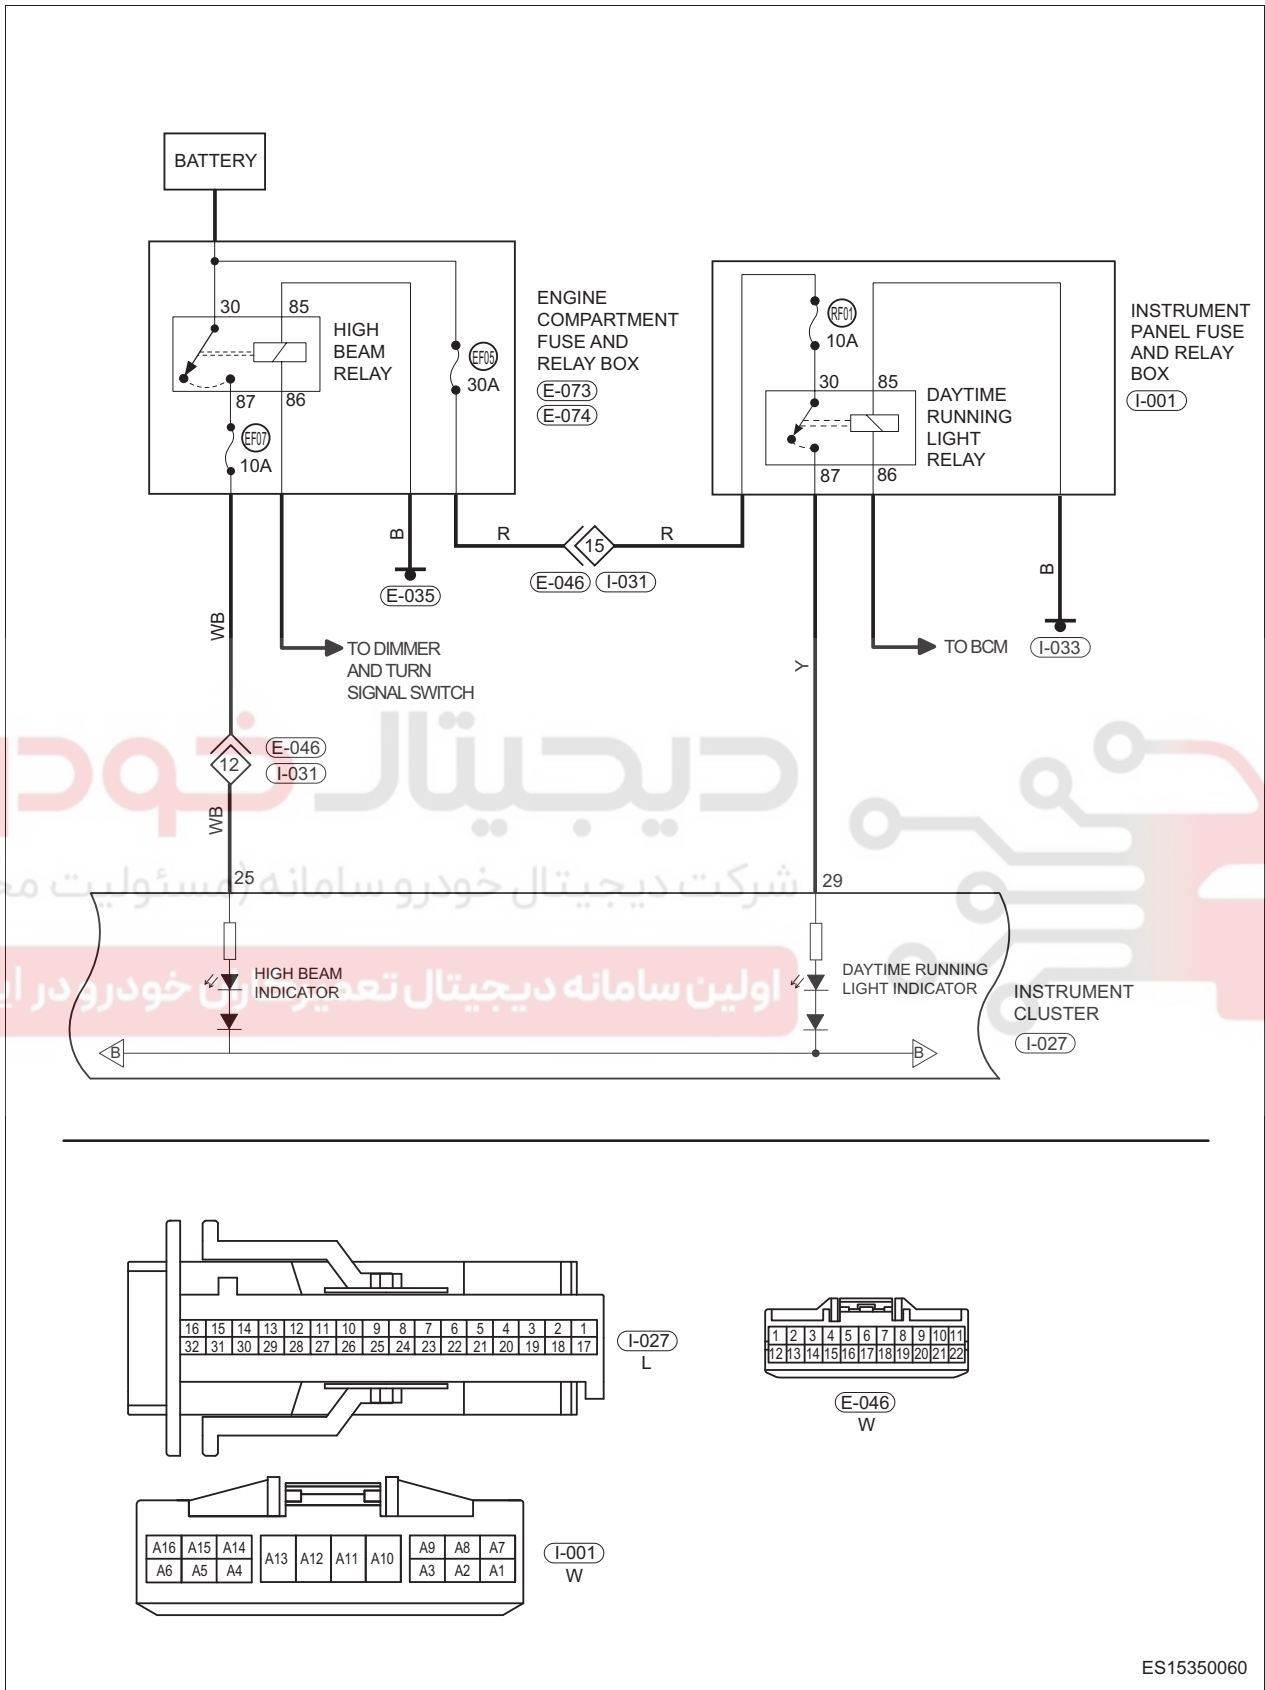

Instrument Cluster (Page 6 of 7)

35

دیجیتال خودرو

شرکت دیجیتال خودروسامانه مسئولیت محدود

اولین سامانه دیجیتال تعویض خودرو در ایران