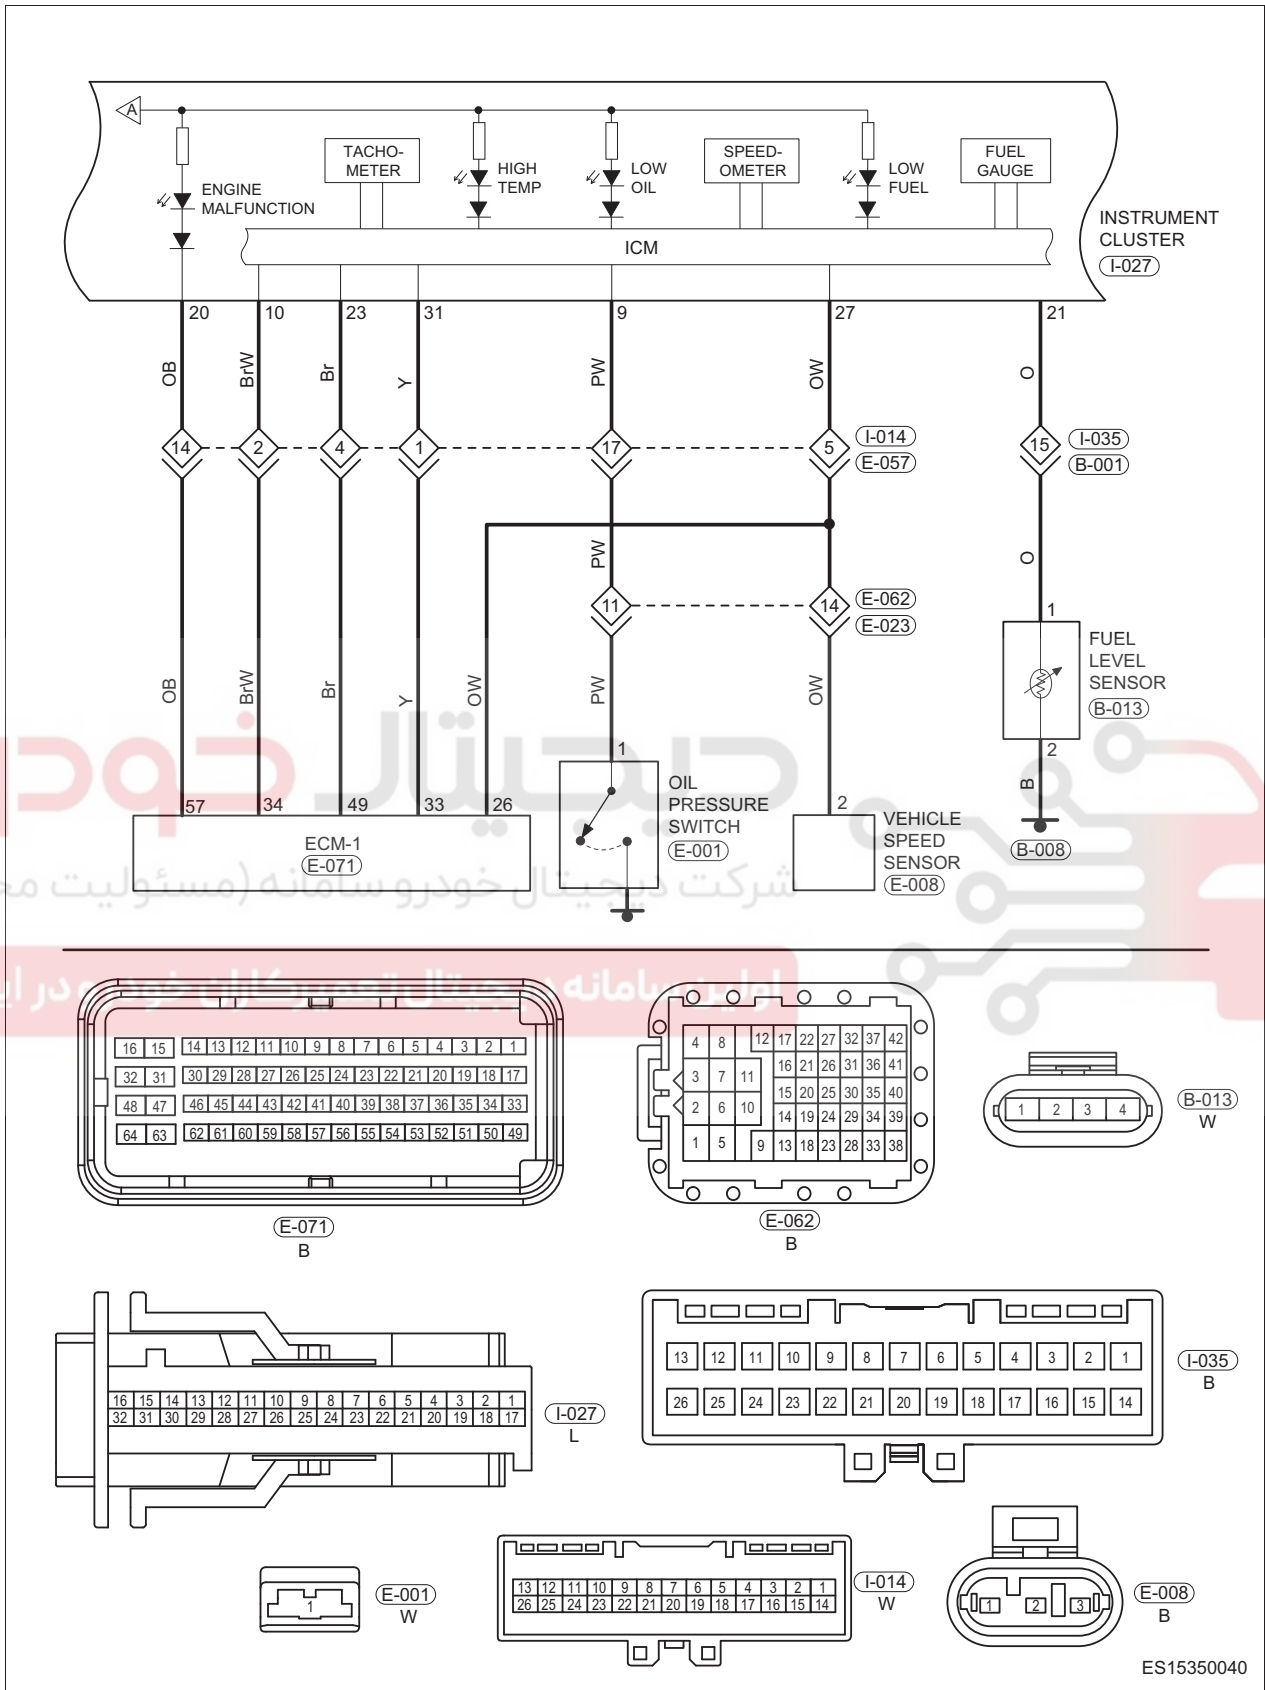

Instrument Cluster (Page 4 of 7)

ES15350040