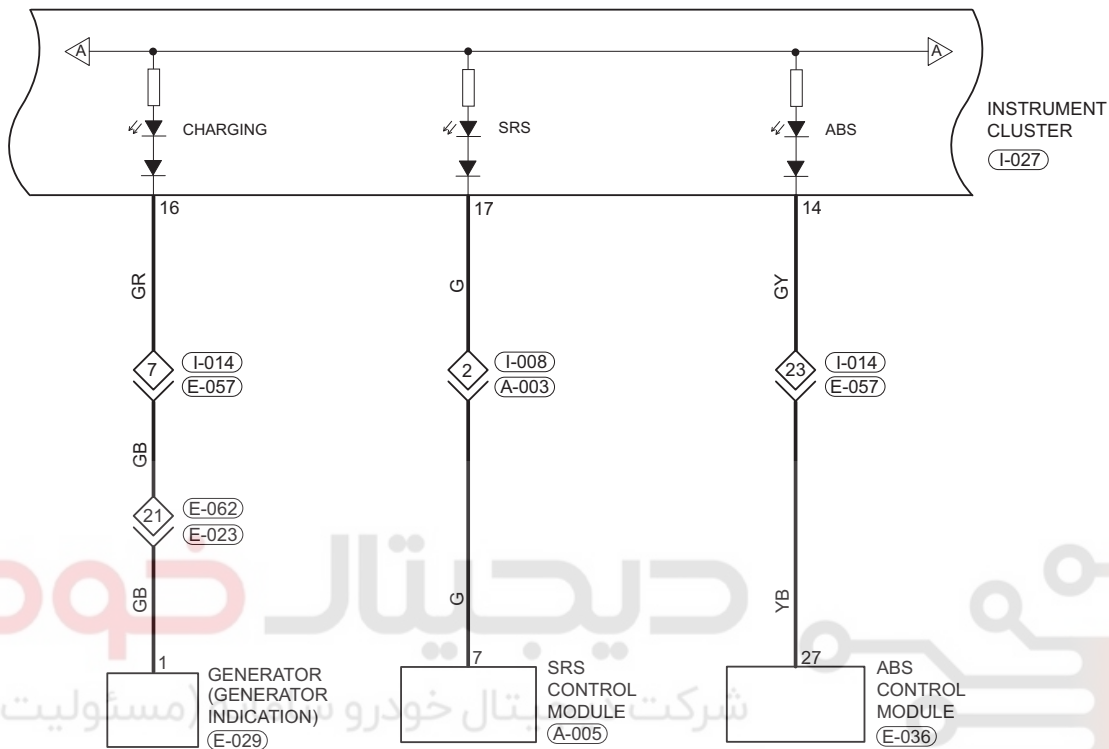

Instrument Cluster (Page 3 of 7)

35

ES15350030