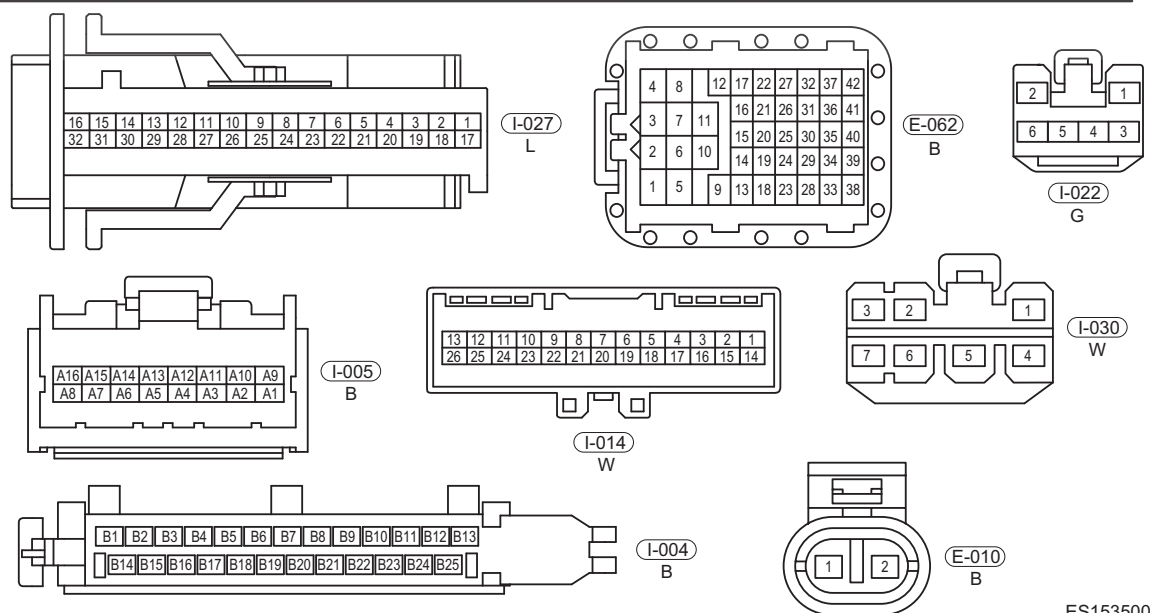

Instrument Cluster (Page 7 of 7)

35

ES15350070

Instrument Cluster Terminal List

Terminal No.	Definition	Terminal No.	Definition
1	Door Open Indication Signal	17	Airbag Indication Signal
2	Back-up Light Switch Signal	18	Parking Brake Switch Signal
3	GND	19	Driver Seat Belt Unfastened Indication Signal
4	-	20	Engine Malfunction Indication Signal
5	Data Signal (Reversing Radar Control Module Assembly)	21	Fuel Level Indication Signal
6	-	22	Left Turn Signal Light Indication Signal
7	Vehicle Speed Signal Output	23	Engine Coolant Temperature Indication Signal
8	-	24	Right Turn Signal Light Indication Signal
9	Engine Oil Pressure Indication Signal	25	Headlight (High Beam) Indication Signal
10	Engine Speed Signal Input	26	Brake System Malfunction Indication Signal
11	Battery Power Supply	27	Vehicle Speed Signal Input
12	Clock Signal (Reversing Radar Control Module Assembly)	28	Position Light (Small Light) Indication Signal
13	Ignition Switch Power Supply	29	Daytime Running Light Indication Signal
14	ABS Indication Signal	30	Engine Speed Signal Output
15	Data Link Connector (Diagnosis)	31	Instantaneous Fuel Consumption Input Signal
16	Charging System Indication Signal	32	Rear Fog Light Indication Signal