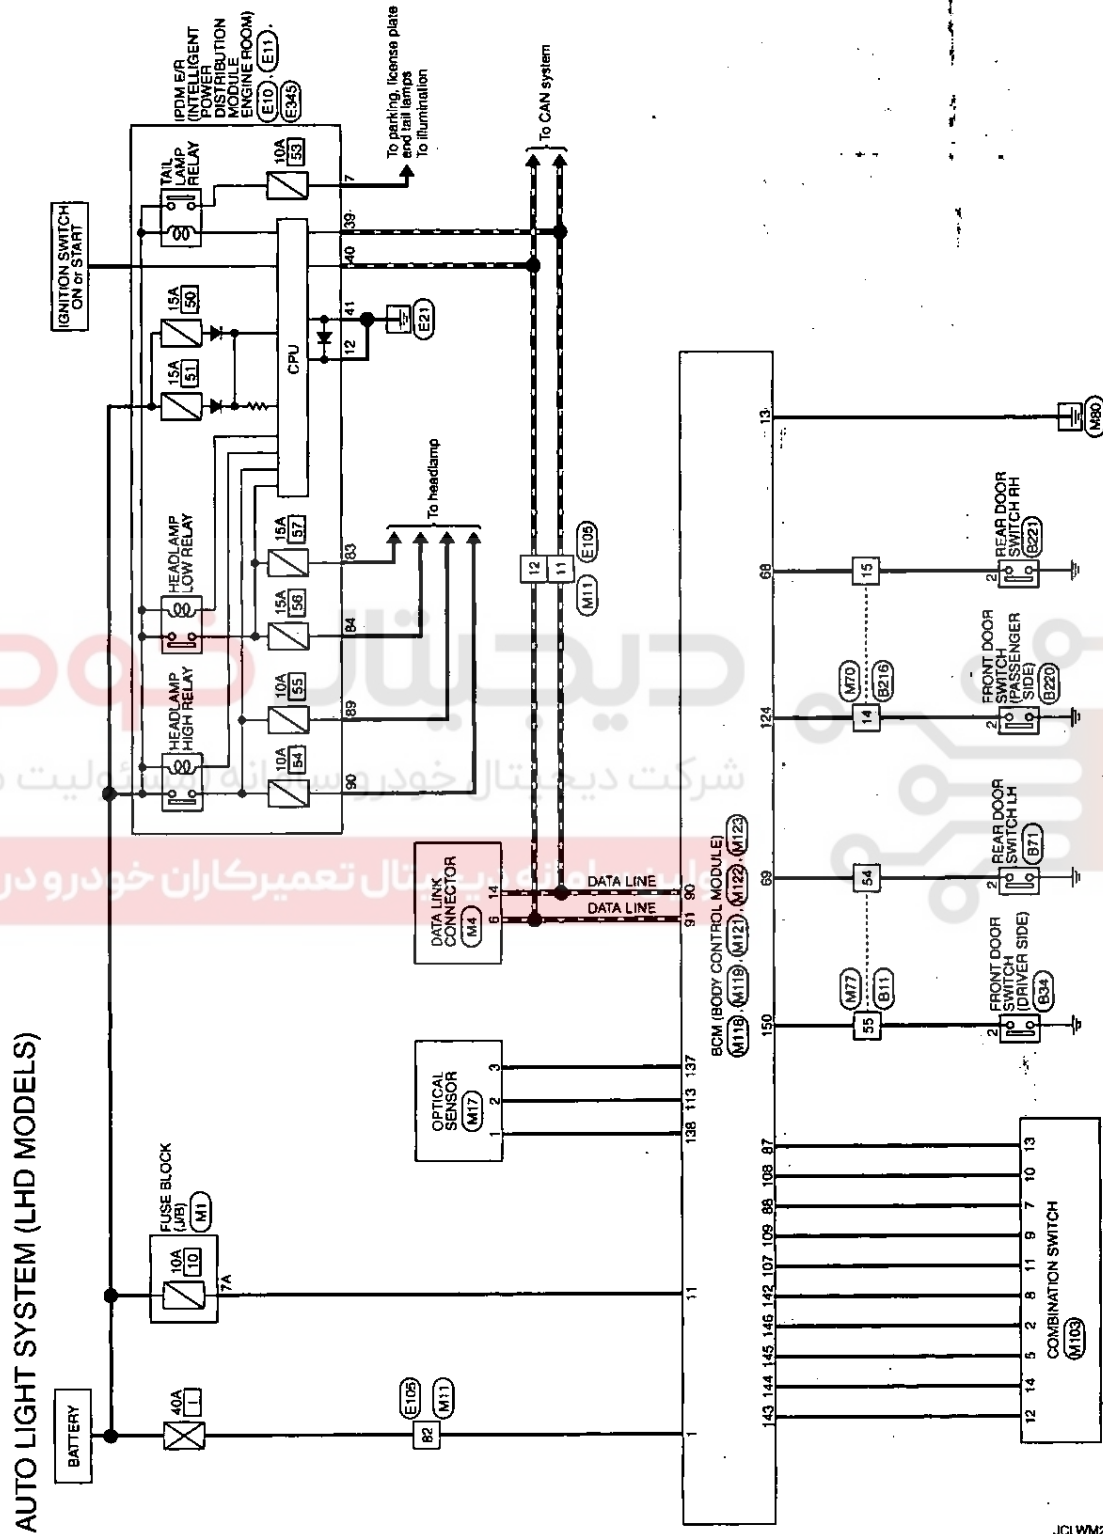

AUTO LIGHT SYSTEM

[XENON TYPE]

< COMPONENT DIAGNOSIS >

AUTO LIGHT SYSTEM

Wiring Diagram - AUTO LIGHT SYSTEM -

INFOID:000000004551771

A
B
C
D
E
F
G
H
I
J
K
EXL
M
N
O
P