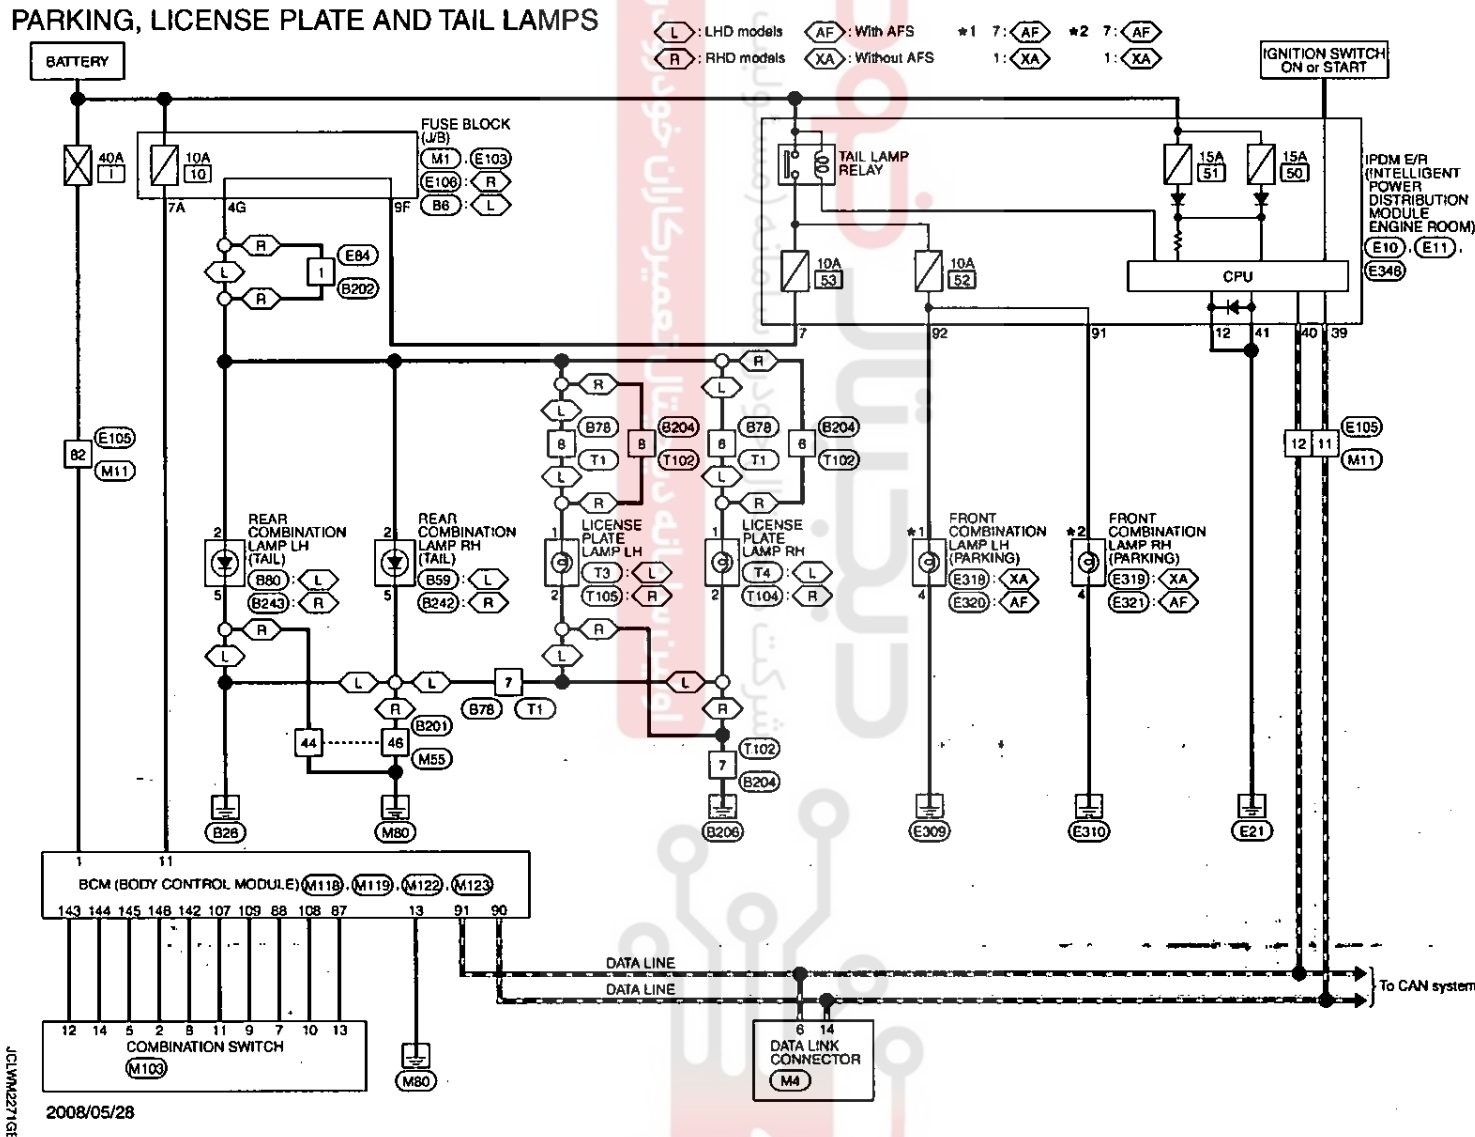

PARKING, LICENSE PLATE AND TAIL LAMPS SYSTEM
[XENON TYPE]

< COMPONENT DIAGNOSIS >
PARKING, LICENSE PLATE AND TAIL LAMPS SYSTEM
 Wiring Diagram - PARKING, LICENSE PLATE AND TAIL LAMPS -

EXL-61