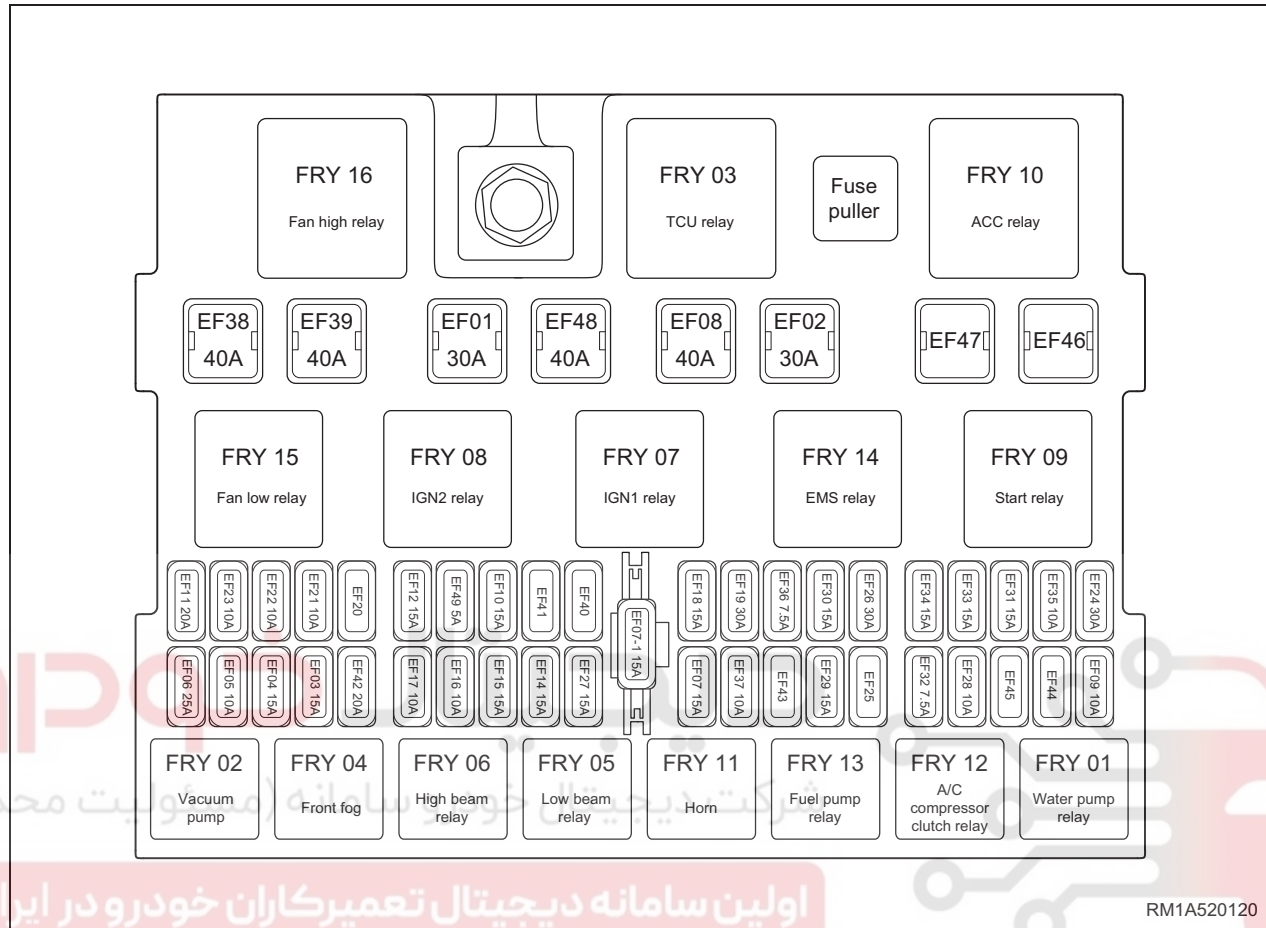

## Fuse & Relay

### Engine Compartment Fuse and Relay Box

اولین سامانه دیجیتال تعمیرکاران خودرو در ایران

No.	Description	No.	Description	No.	Description
FB01	Spare	EF12	Front Fog Light	EF32	Upstream Oxygen Sensor
FB02	Instrument Panel Relay Box	EF13	-	EF33	Fuel Injector
FB03	BCM	EF14	Right Low Beam	EF34	Engine Sensor
FB04	Spare	EF15	Left Low Beam	EF35	Reserve
FB05	Reserve	EF16	Right High Beam	EF36	Downstream Oxygen Sensor
FB06	Spare	EF17	Left High Beam	EF37	ECM
FB07	Reserve	EF18	PEPS (Reserve)	EF38	Low-speed Fan
FB08	Alternator	EF19	Instrument Panel Relay Box (IGN)	EF39	High-speed Fan
FB09	Spare	EF20	Spare	EF40	Spare
EF01	Ignition Switch	EF21	Brake Switch	EF41	Spare
EF02	Blower	EF22	Back-up Light	EF42	Sunroof

No.	Description	No.	Description	No.	Description
EF03	Engine Immobilizer System/Brake Light	EF23	Reversing Radar/A/C Pressure Switch/Sunroof Switch	EF43	Spare
EF04	Ignition Switch	EF24	Starter	EF44	Spare
EF05	TCU (CVT)	EF25	Spare	EF45	Spare
EF06	ABS Valve	EF26	Instrument Panel Relay Box (ACC)	EF46	Spare
EF07	Instrument Panel Relay Box (B+)	EF27	Horn	EF47	Spare
EF08	ABS Pump	EF28	A/C Compressor	EF48	Reserve
EF09	Reserve	EF29	Fuel Pump	EF49	Spare
EF10	Vacuum Pump	EF30	ECM		
EF11	TCU (CVT)	EF31	Ignition Coil		