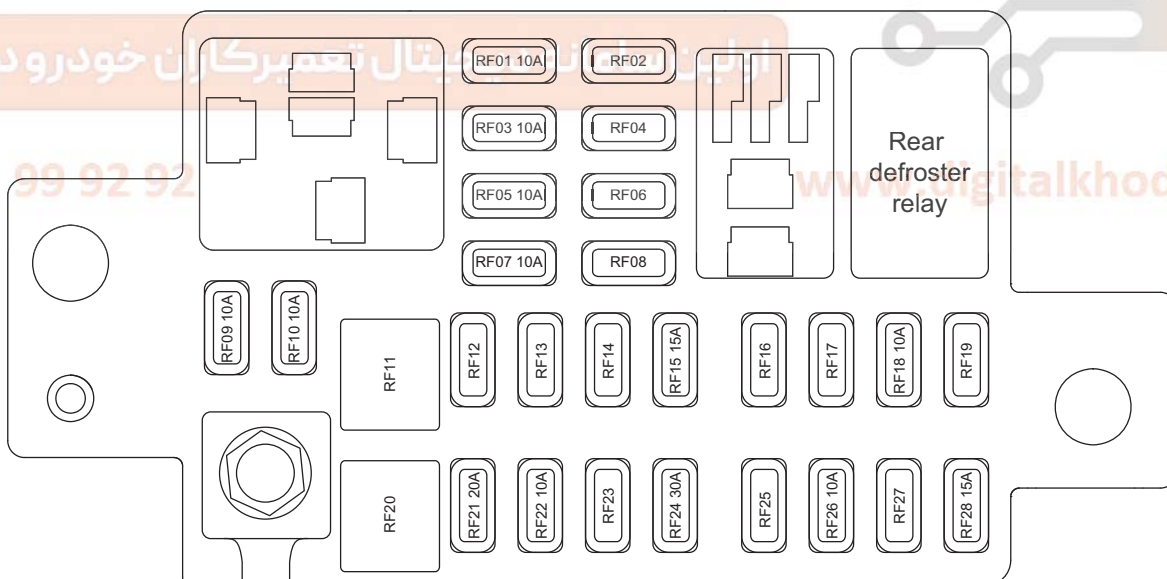

## Location of Instrument Panel Fuse and Relay Box

EA13T060100

06

### Fuse and Relay Layout in Instrument Panel Fuse and Relay Box

شرکت دیجیتال خودرو سامانه (مسئولیت محدود)

تعمیرکاران خودرو در ایران

021 62 99 92 92

www.digitalkhodro.com

EA13T060110

## Instrument Panel Fuse Description

No.	Description	No.	Description	No.	Description
RF01	BCM/ICM/IMMO	RF11	-	RF21	AM2
RF02	-	RF12	-	RF22	AM1
RF03	SAS	RF13	-	RF23	-
RF04	-	RF14	-	RF24	Defrost relay
RF05	Airbag	RF15	Diagnosis/Key in signal/ Defrost relay coil	RF25	-
RF06	-	RF16	-	RF26	Radio control module/ Mirror adjust motor/ BCM/Sunroof
RF07	Radio control module/ A/C control panel/ Headlight motor signal	RF17	-	RF27	-
RF08	-	RF18	Electric mirror heater/ Defrost work feedback	RF28	Spare power
RF09	Radio control module/ A/C control panel	RF19	-		
RF10	Instrument control module	RF20	-		