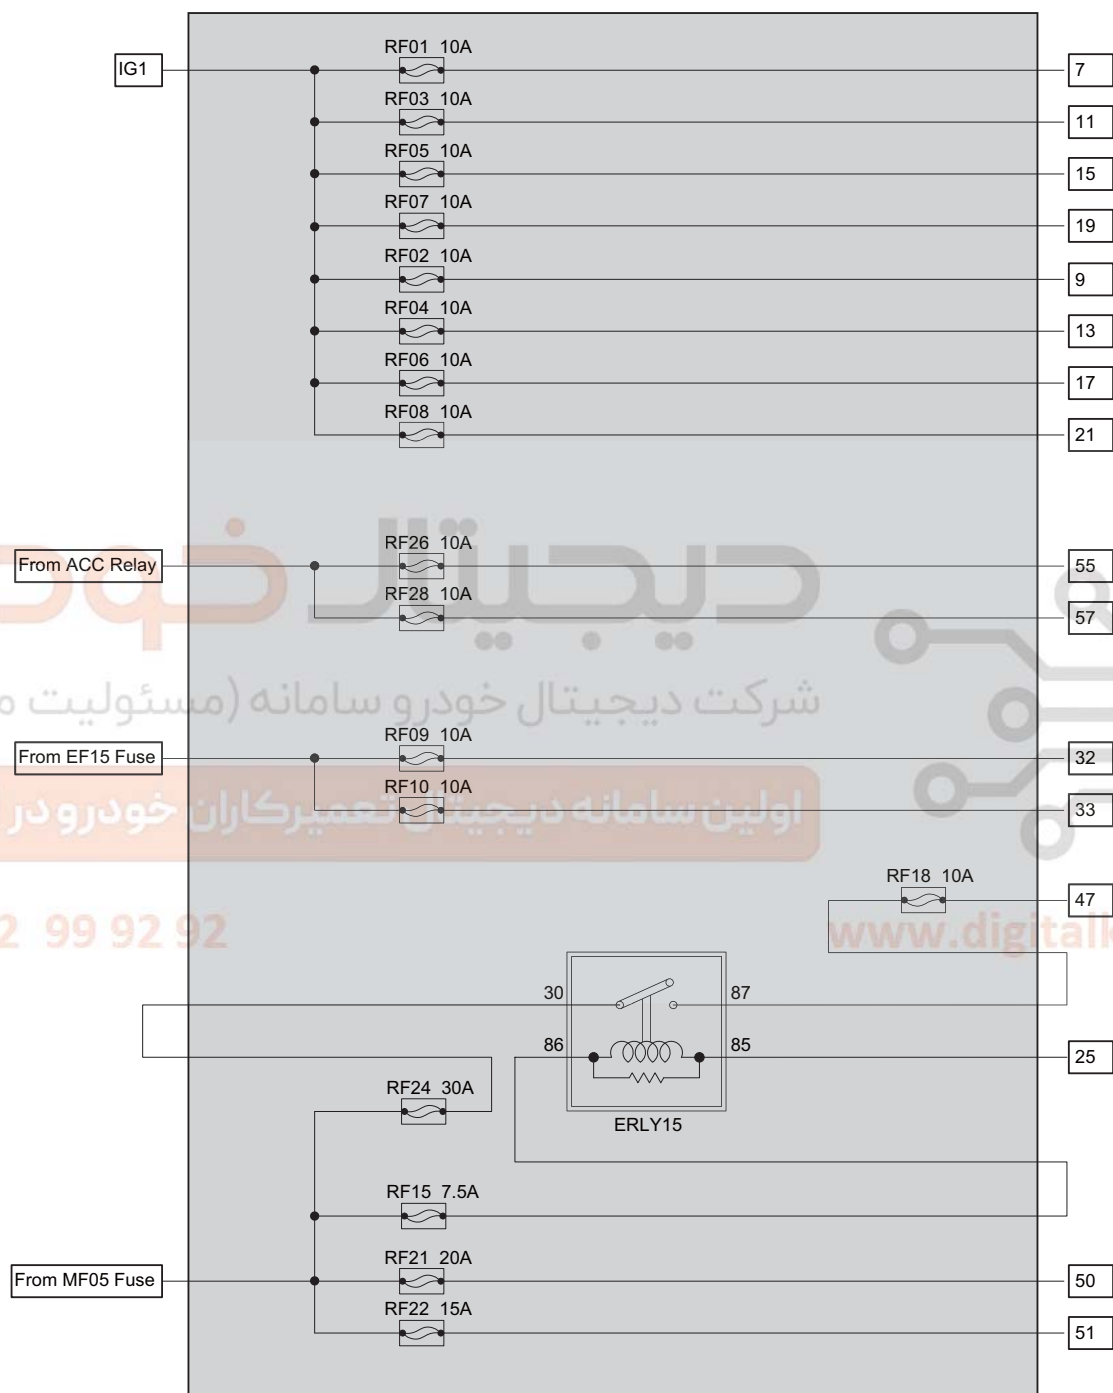

Instrument Panel Fuse and Relay Box Inner Circuit

Circuit Diagram (Page 1 of 1)

06

دیجیتال خودرو
شرکت دیجیتال خودرو سامانه (مسئولیت محدود)
اولین سامانه دیجیتال تعمیرکاران خودرو در ایران
www.digitalkhodro.com