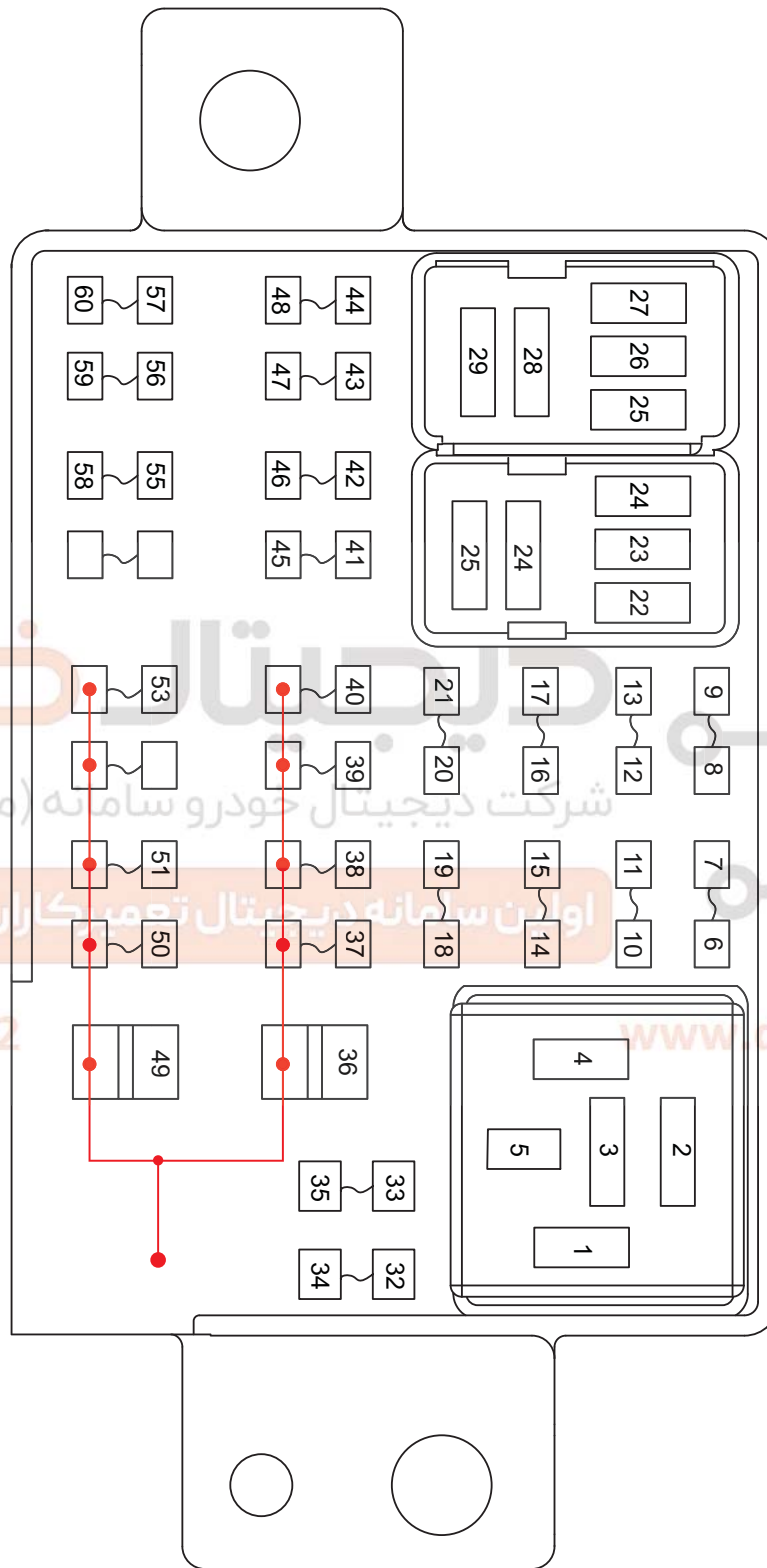

Back View

06

شرکت دیجیتال خودرو (مسئولیت محدود)
اولین سامانه دیجیتال ترمز کاران خودرو در ایران
www.digitalkhodro.com

EA13T060130