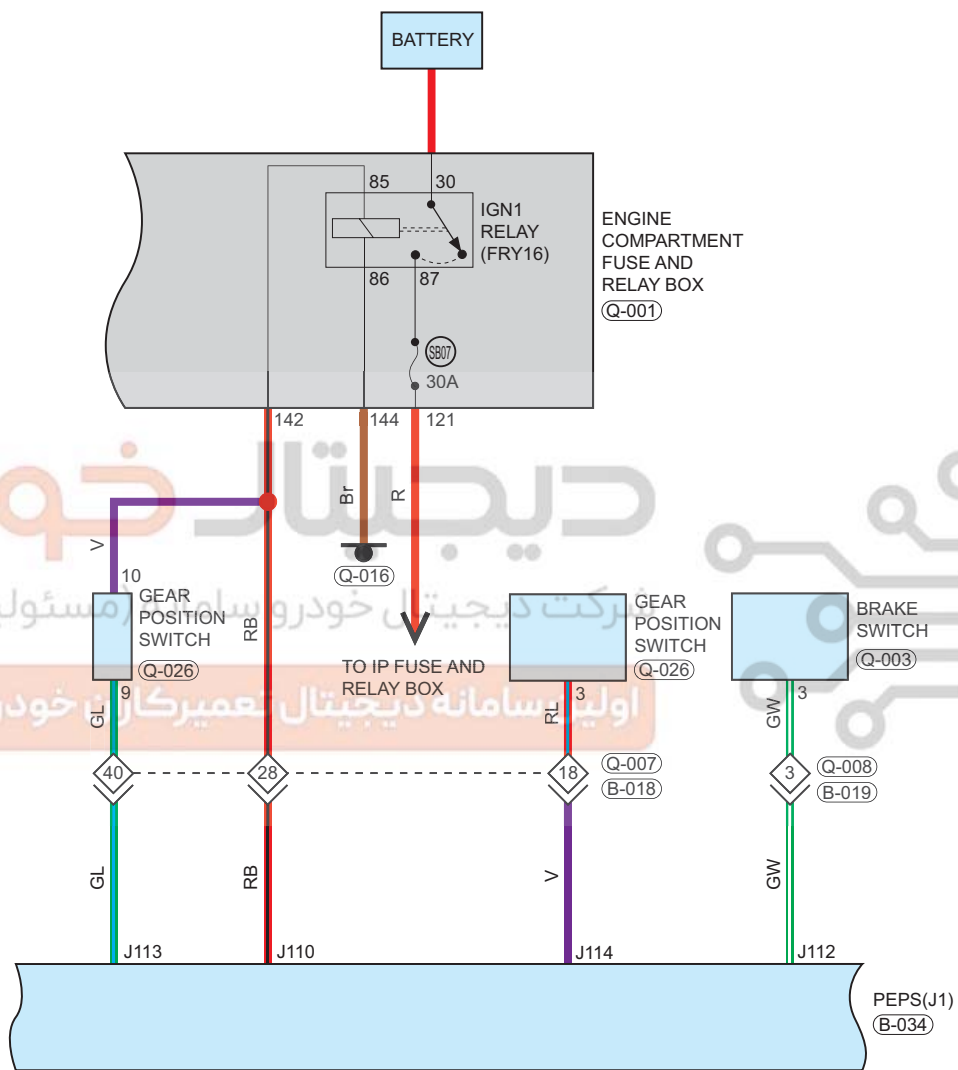

Passive Entry & Passive Start (PEPS) System

Circuit Diagram (Page 1 of 4)

09

Parts Location

Connector Code	See Page	Connector Code	See Page	Connector Code	See Page
Q-001	08-10	Q-016	08-10	B-034	08-36

Fuse and Relay

Fuse/Relay	See Page	Fuse and Relay Box
EF15	06-2	Engine Compartment Fuse and Relay Box
EF24	06-2	Engine Compartment Fuse and Relay Box
EF05	06-2	Engine Compartment Fuse and Relay Box
MF05	06-2	Engine Compartment Fuse and Relay Box
SB09	06-2	Engine Compartment Fuse and Relay Box
FRY03	06-2	Engine Compartment Fuse and Relay Box
FRY01	06-2	Engine Compartment Fuse and Relay Box

Location of Junction Connector

Connector Code	See Page	Connector Code	See Page	Connector Code	See Page
Q-006, I-005	08-10, 08-23	Q-007, B-018	08-10, 08-36		

Form of Connector

Connector Code	See Page	Connector Code	See Page	Connector Code	See Page
Q-001	12-17	Q-016	12-17	B-034	12-8
Q-006, I-005	12-17, 12-4	Q-007, B-018	12-17, 12-8		

Circuit Diagram (Page 2 of 4)

09

PEE002001

Parts Location

Connector Code	See Page	Connector Code	See Page	Connector Code	See Page
Q-001	08-10	Q-026	08-10	Q-003	08-10
B-034	08-36				

Fuse and Relay

Fuse/Relay	See Page	Fuse and Relay Box
SB07	06-2	Engine Compartment Fuse and Relay Box
FRY16	06-2	Engine Compartment Fuse and Relay Box