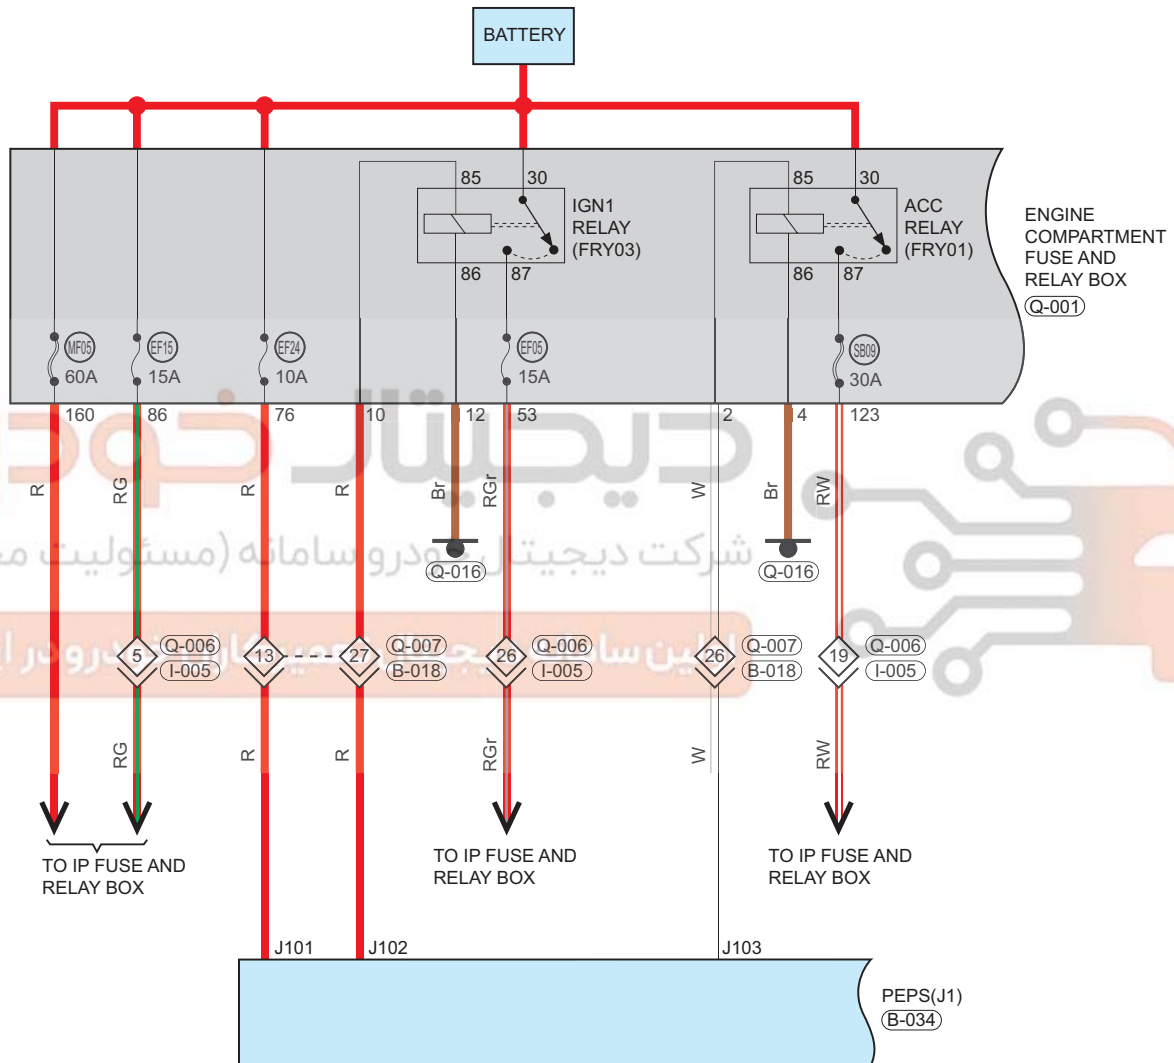

Passive Entry & Passive Start (PEPS) System

Circuit Diagram (Page 1 of 4)

09

Parts Location

Connector Code	See Page	Connector Code	See Page	Connector Code	See Page
Q-001	08-10	Q-016	08-10	B-034	08-36

Fuse and Relay

Fuse/Relay	See Page	Fuse and Relay Box
EF15	06-2	Engine Compartment Fuse and Relay Box
EF24	06-2	Engine Compartment Fuse and Relay Box
EF05	06-2	Engine Compartment Fuse and Relay Box
MF05	06-2	Engine Compartment Fuse and Relay Box
SB09	06-2	Engine Compartment Fuse and Relay Box
FRY03	06-2	Engine Compartment Fuse and Relay Box
FRY01	06-2	Engine Compartment Fuse and Relay Box

Location of Junction Connector

Connector Code	See Page	Connector Code	See Page	Connector Code	See Page
Q-006, I-005	08-10, 08-23	Q-007, B-018	08-10, 08-36		

Form of Connector

Connector Code	See Page	Connector Code	See Page	Connector Code	See Page
Q-001	12-17	Q-016	12-17	B-034	12-8
Q-006, I-005	12-17, 12-4	Q-007, B-018	12-17, 12-8		