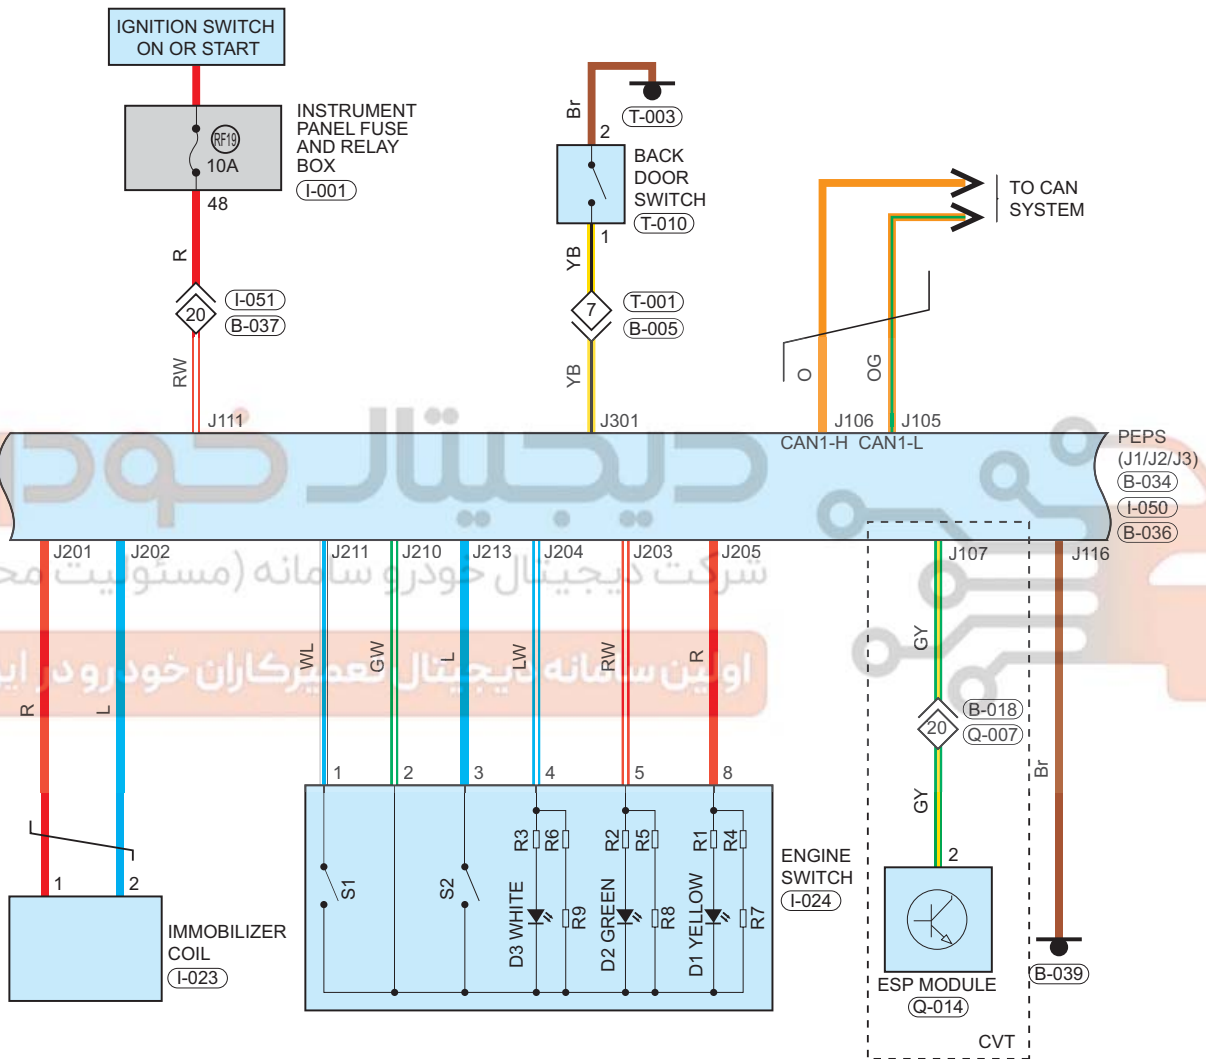

Circuit Diagram (Page 3 of 4)

09

PEE003001

Parts Location

Connector Code	See Page	Connector Code	See Page	Connector Code	See Page
I-001	08-23	T-010	08-60	B-034	08-36
I-005	08-23	B-036	08-36	I-023	08-23
I-024	08-23	Q-014	08-10	B-039	08-36

Fuse and Relay

Fuse/Relay	See Page	Fuse and Relay Box
RF19	06-8	Instrument Panel Fuse and Relay Box

Location of Junction Connector

Connector Code	See Page	Connector Code	See Page	Connector Code	See Page
I-001, B-037	08-23, 08-36	T-001, B-005	08-60, 08-36	B-018, Q-007	08-36, 08-10

Form of Connector

Connector Code	See Page	Connector Code	See Page	Connector Code	See Page
I-001	12-4	T-010	12-16	B-034	12-8
I-005	12-4	B-036	12-8	I-023	12-4
I-024	12-4	Q-014	12-17	B-039	12-8
I-001, B-037	12-4, 12-8	T-001, B-005	12-16, 12-8