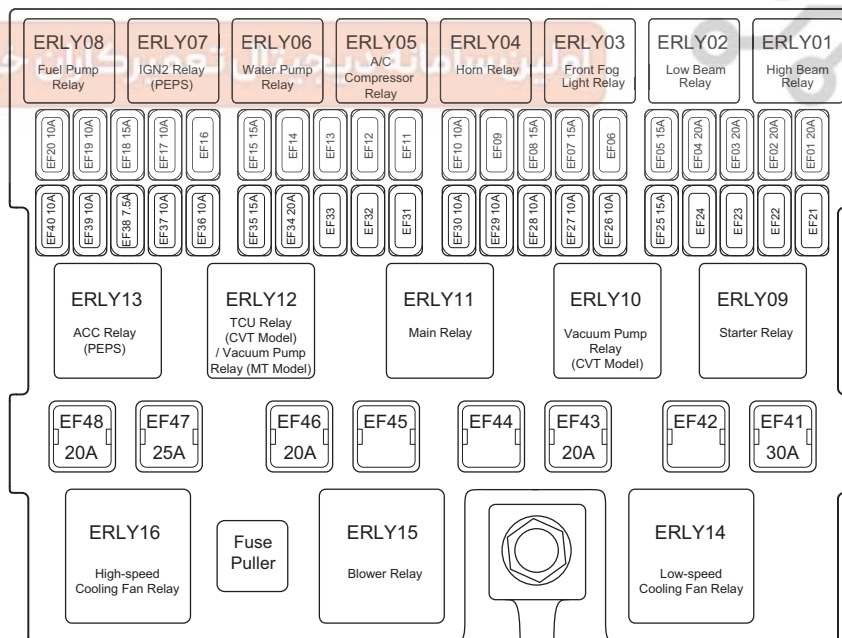

# Engine Compartment Fuse and Relay Box

## Location of Engine Compartment Fuse and Relay Box (For 1.5T Model)

ET21060020

## Fuse and Relay Layout in Engine Compartment Fuse and Relay Box (For 1.5T Model)

06

شرکت دیجیتال خودرو (مسئولیت محدود)

ET21060030

## 06 - FUSE AND RELAY