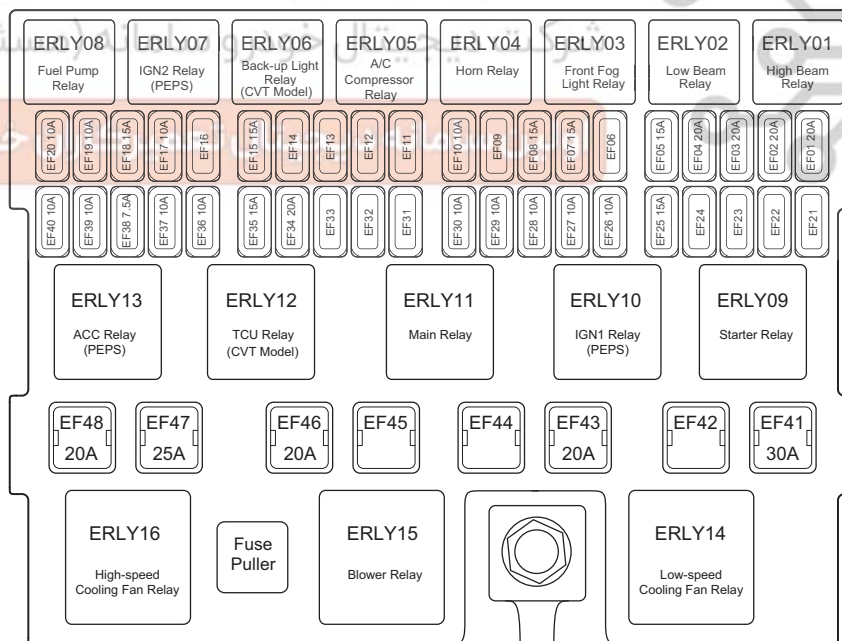

## 06 - FUSE AND RELAY

## Engine Compartment Fuse Description (For 1.5T Model)

No.	Description	No.	Description
EF01	Right Headlight High Beam	EF25	Horn
EF02	Left Headlight High Beam	EF26	Spare
EF03	Right Headlight Low Beam	EF27	Exhaust Gas Valve/Canister
EF04	Left Headlight Low Beam	EF28	Back-up Light Switch (for MT Model)
EF05	Front Fog Light	EF29	Alternator Excitation
EF06	-	EF30	Electronic Water Pump
EF07	Ignition Coil	EF31	-
EF08	Injectors	EF32	-
EF09	-	EF33	-
EF10	A/C Compressor	EF34	IGN Power Supply
EF11	-	EF35	Fuel Pump
EF12	-	EF36	ABS/ESP
EF13	-	EF37	Electronic Heating/High/Low Pressure Switch
EF14	-	EF38	Relay Control
EF15	IGN2	EF39	Oxygen Sensor
EF16	-	EF40	Main Relay
EF17	ECM	EF41	Starter
EF18	Spare	EF42	-
EF19	TCU (for CVT Model)/ECM	EF43	Vacuum Pump (for CVT Model)/Reserve (for MT Model)
EF20	Spare	EF44	-
EF21	-	EF45	-
EF22	-	EF46	TCU (for CVT Model)/Vacuum Pump (for MT Model)
EF23	-	EF47	ABS/ESP
EF24	-	EF48	ACC Relay

Location of Engine Compartment Fuse and Relay Box (For 2.0L Model)

ET21060021

Fuse and Relay Layout in Engine Compartment Fuse and Relay Box (For 2.0L Model)

ET21060029