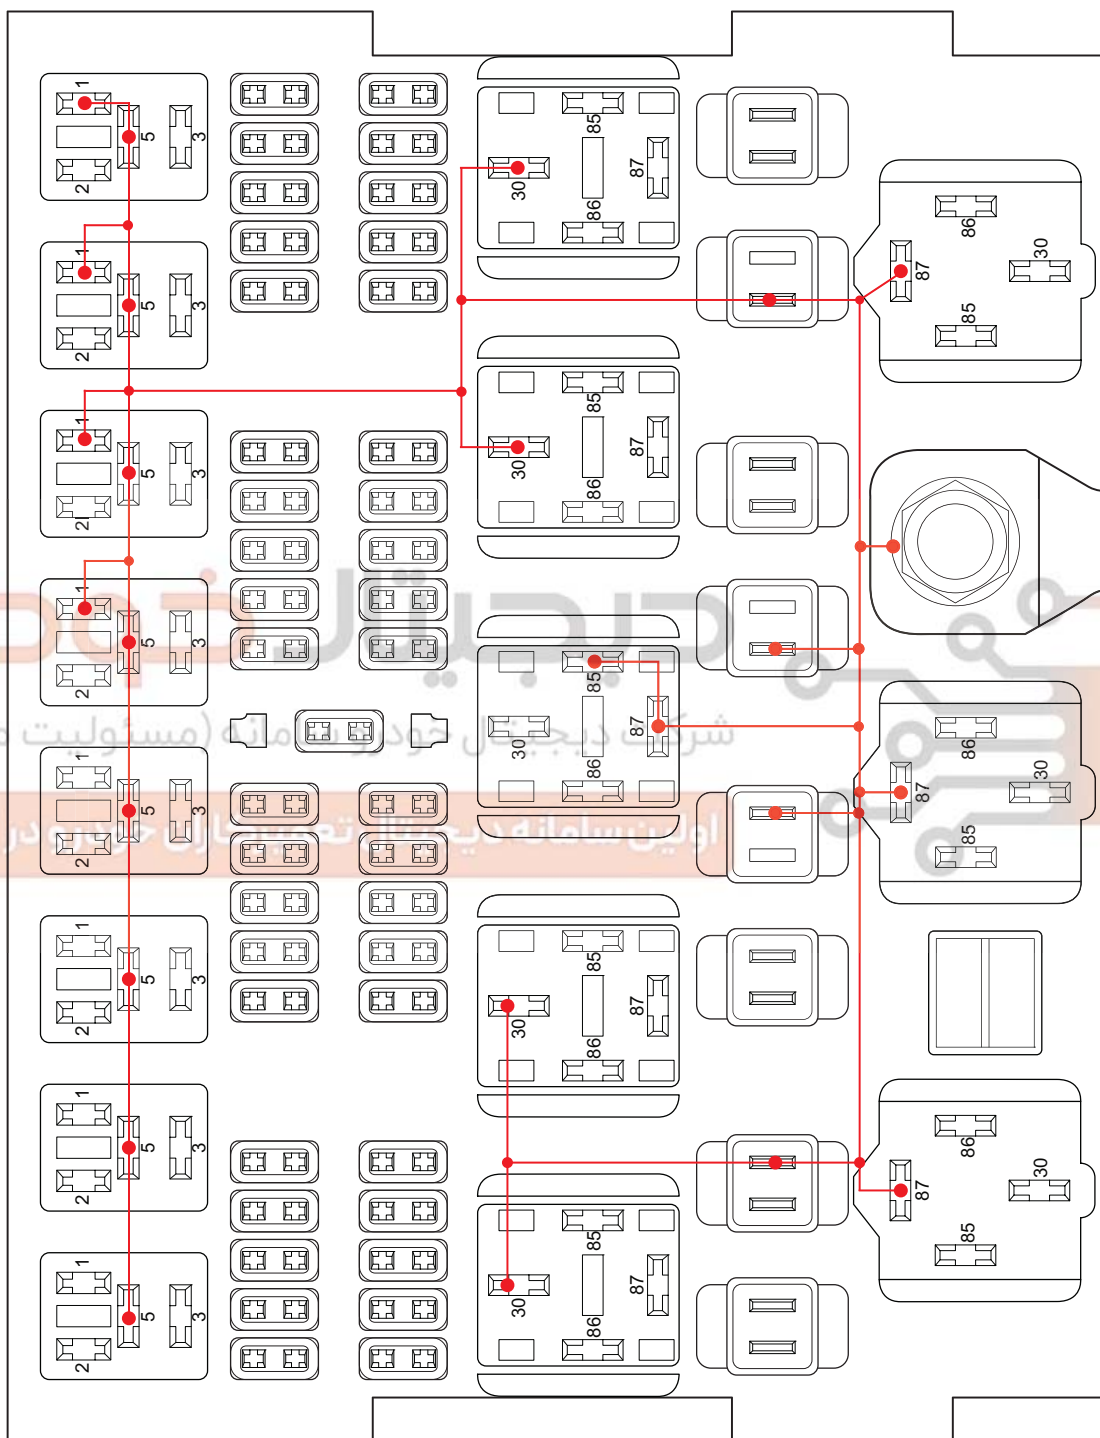

View of Engine Compartment Fuse and Relay Box

Front View

06

ET21060031