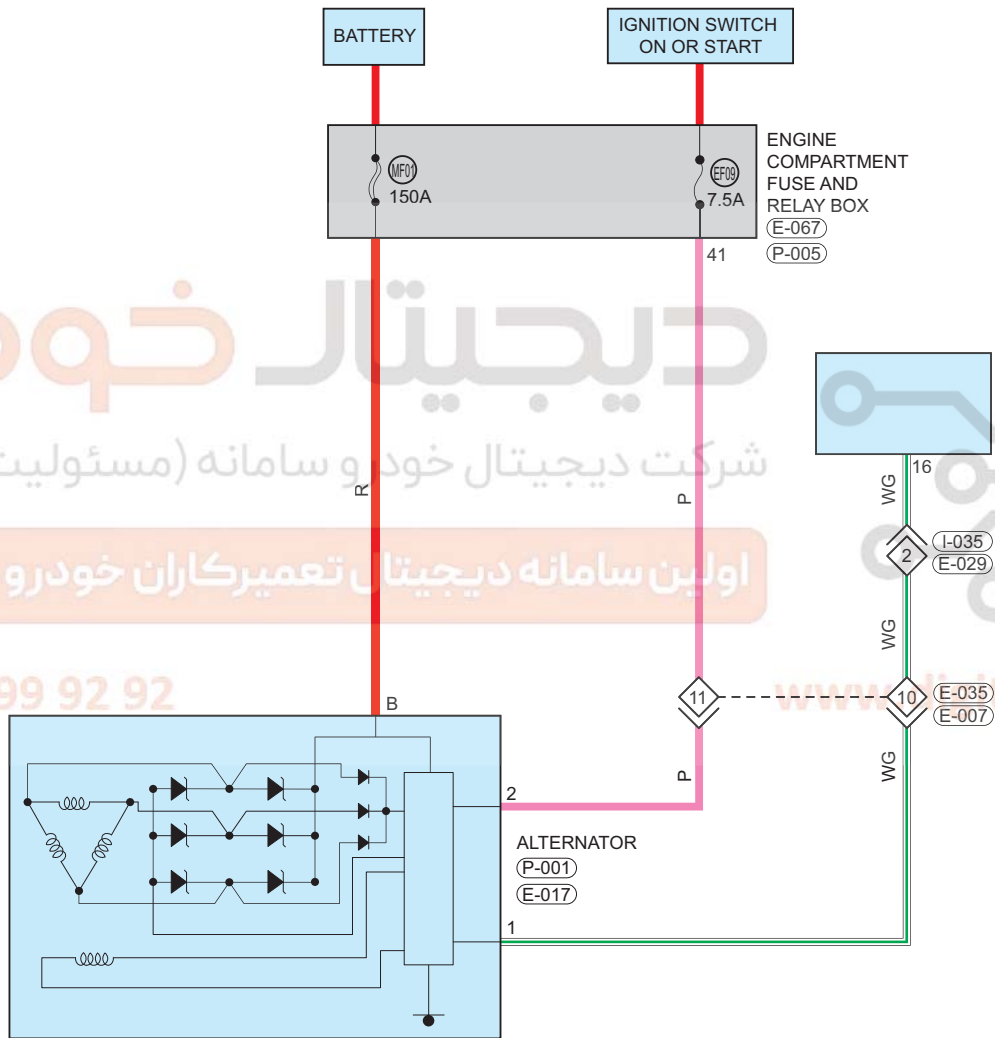

SQRD4G15B Charging System

Circuit Diagram (Page 1 of 1)

دیجیتال خودرو
شرکت دیجیتال خودرو سامانه (مسئولیت محدود)
اولین سامانه دیجیتال تعمیرکاران خودرو در ایران

02 09 52 99 92 92

www.digitalkhodro.com

Parts Location

Connector Code	See Page	Connector Code	See Page	Connector Code	See Page
E-067	08-5 (MT) 08-7 (AT)	P-005	08-9	I-011	08-10
P-001	08-9	E-017	08-3		

Fuse and Relay

Fuse/Relay	See Page	Fuse and Relay Box
EF09	06-2	Engine Compartment Fuse and Relay Box
MF01	06-2	Engine Compartment Fuse and Relay Box

Location of Junction Connector

Connector Code	See Page	Connector Code	See Page	Connector Code	See Page
I-035, E-029	08-10, 08-5 (MT) 08-10, 08-7 (AT)	E-035, E-007	08-5, 08-3 (MT) 08-7, 08-3 (AT)		

Form of Connector

Connector Code	See Page	Connector Code	See Page	Connector Code	See Page
E-067	12-6	P-005	12-16	I-011	12-7
P-001	12-16	E-017	12-3	I-035, E-029	12-9
E-035, E-007	12-4				